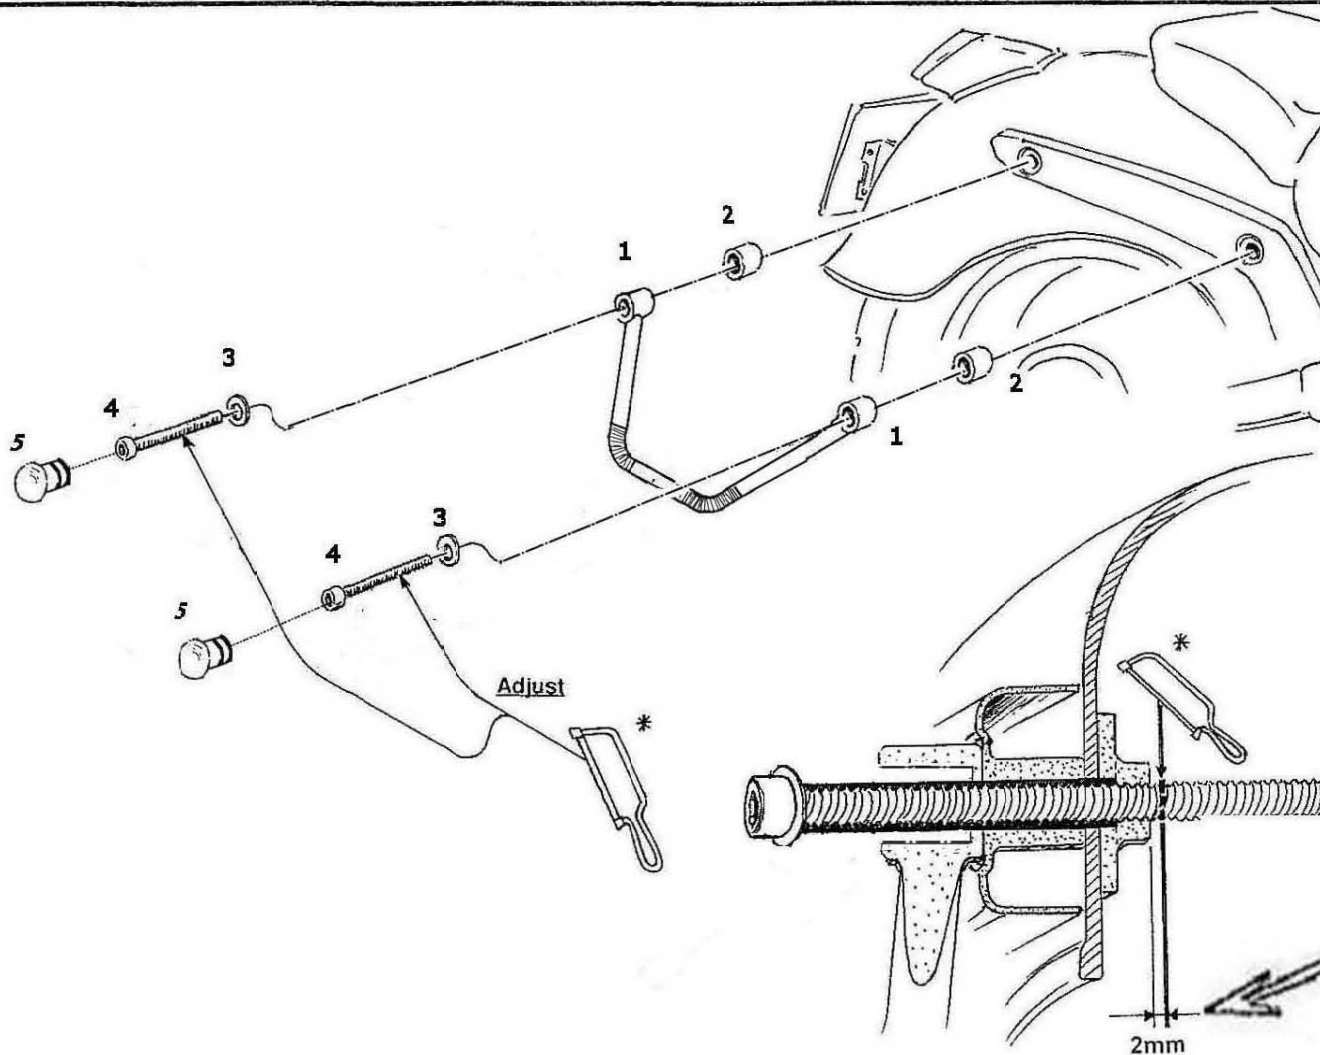

Universal Saddlebag Support

Art. no. 66-030

Components

1	saddlebag support	2
2	Bush	4
3	Washer	4
4	Bolt M6x80 (adjust)	4
4	Bolt M8x80 (adjust)	4
4	Bolt M10x60 (adjust)	4
5	Plug	4

© Moto-Lux Specialties B.V. advises installation by a professional mechanic.
 We do not accept responsibility for improper installation.