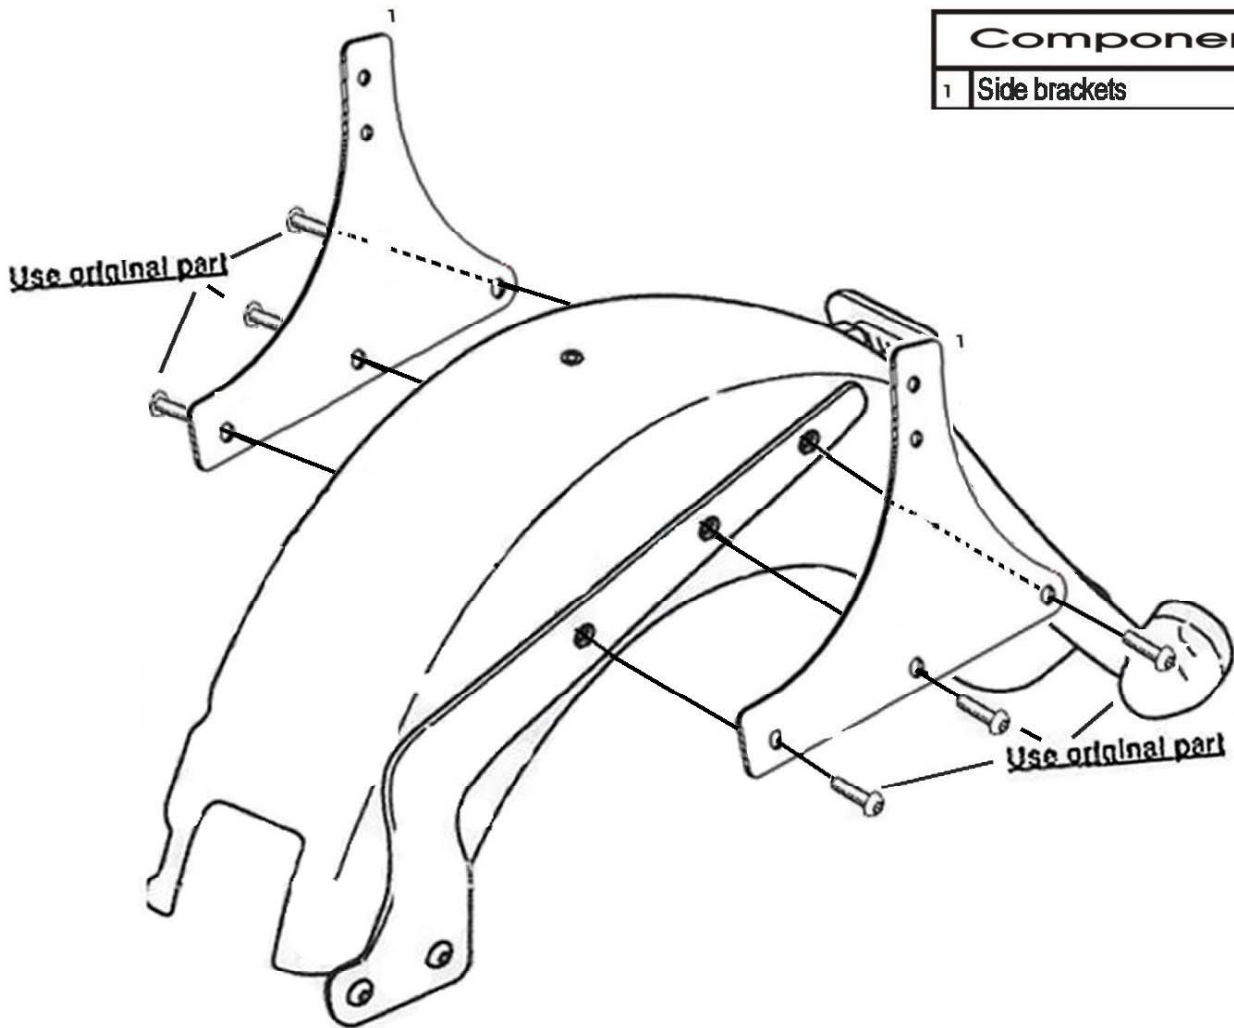

**HIGHWAY HAWK**

*passion for chrome*

**Sissybar**

**H-D FLST**

**Art.nr. 527-1047A/B**

**Components**

1	Side brackets	2x
---	---------------	----

This accessory should be mounted by a professional mechanic only.  
MotoLux International B.V. / Highway Hawk can not be held responsible for improper installation.