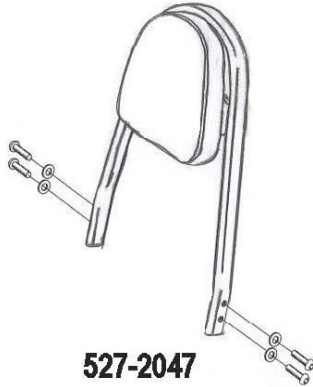

**HIGHWAY HAWK**

*passion for chrome*

**Sissybar**

**H-D FLST**

**Art.nr. 527-1047A/B**

**Components**

1	Side brackets	2x
---	---------------	----

This accessory should be mounted by a professional mechanic only.  
MotoLux International B.V. / Highway Hawk can not be held responsible for improper installation.