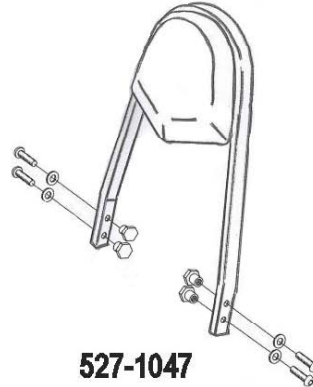

**HIGHWAY HAWK**

*passion for chrome*

**Sissybar**

**H-D FLST**

**Art.nr. 527-1047A/B**

**Components**

1	Side brackets	2x
---	---------------	----

This accessory should be mounted by a professional mechanic only.  
MotoLux International B.V. / Highway Hawk can not be held responsible for improper installation.