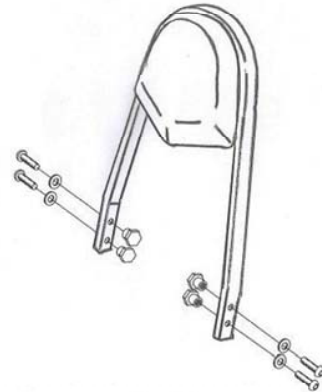

527-3045

527-2045

527-1045

Components

1	Side brackets	1x
2	Bolt 5/16 x 2"	2x
3	Bolt 5/16 x 2 1/4"	6x
4	Bush Ø18 x 10mm	2x
5	Bush Ø18 x 18mm	2x

This accessory should be mounted by a professional mechanic only.
 MotoLux International B.V. / Highway Hawk can not be held responsible for improper installation.