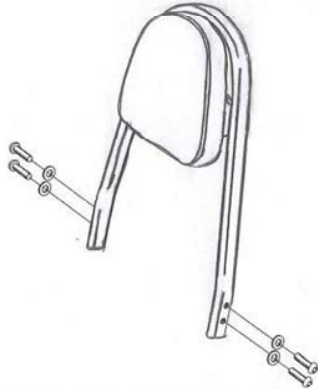

527-3045

527-2045

527-1045

Components

1	Side brackets	1x
2	Bolt 5/16 x 2"	2x
3	Bolt 5/16 x 2 1/4"	6x
4	Bush Ø18 x 10mm	2x
5	Bush Ø18 x 18mm	2x

This accessory should be mounted by a professional mechanic only.
 MotoLux International B.V. / Highway Hawk can not be held responsible for improper installation.