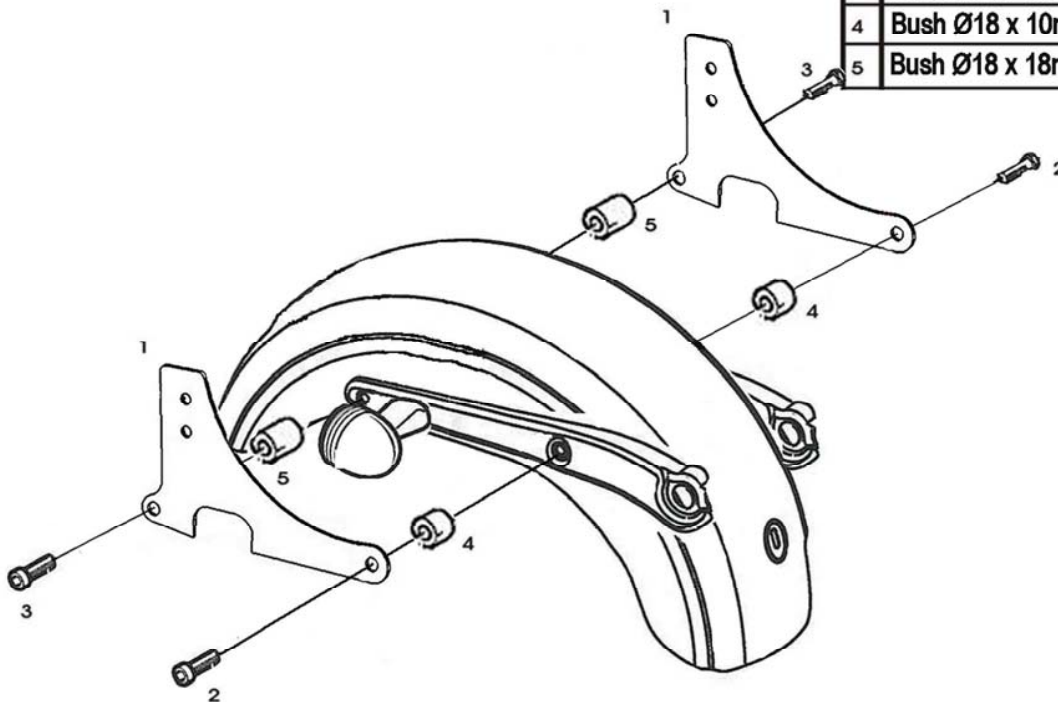

527-3045

527-2045

527-1045

Components

1	Side brackets	1x
2	Bolt 5/16 x 2"	2x
3	Bolt 5/16 x 2 1/4"	6x
4	Bush Ø18 x 10mm	2x
5	Bush Ø18 x 18mm	2x

This accessory should be mounted by a professional mechanic only.
 MotoLux International B.V. / Highway Hawk can not be held responsible for improper installation.