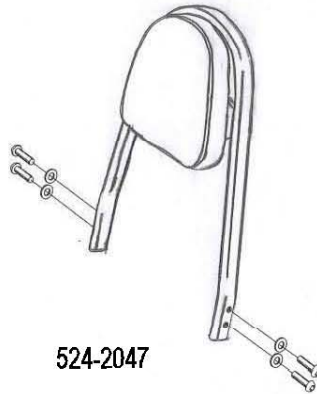

HIGHWAY HAWK
passion for chrome

Sissybar

Kawasaki VN 1500/1600 Mean streak

Art.no. 524-1047A

Components

1	Side brackets	2x
2	Bolt M6 x 40	2x
3	Bolt M6 x 25	2x
4	Nylon washer M6	4x
5	Spacer Ø14.5 x 7.5	4x
6	Washer M6	4x

Model for Kawasaki VN 1500/1600 Mean streak

This accessory should be mounted by a professional mechanic only.
 MotoLux International B.V. / Highway Hawk can not be held responsible for improper installation.