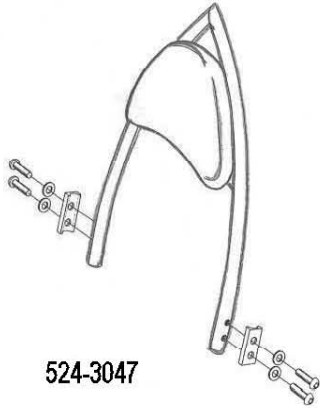

HIGHWAY HAWK
passion for chrome

Sissybar

Kawasaki VN 1500/1600 Mean streak

Art.no. 524-1047A

Components

1	Side brackets	2x
2	Bolt M6 x 40	2x
3	Bolt M6 x 25	2x
4	Nylon washer M6	4x
5	Spacer Ø14.5 x 7.5	4x
6	Washer M6	4x

Model for Kawasaki VN 1500/1600 Mean streak

This accessory should be mounted by a professional mechanic only.
 MotoLux International B.V. / Highway Hawk can not be held responsible for improper installation.