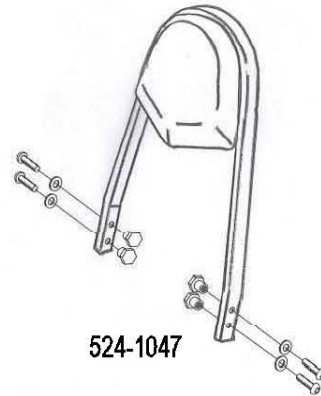

HIGHWAY HAWK
passion for chrome

Sissybar

Kawasaki VN 1500/1600 Mean streak

Art.no. 524-1047A

Components

1	Side brackets	2x
2	Bolt M6 x 40	2x
3	Bolt M6 x 25	2x
4	Nylon washer M6	4x
5	Spacer Ø14.5 x 7.5	4x
6	Washer M6	4x

Model for Kawasaki VN 1500/1600 Mean streak

This accessory should be mounted by a professional mechanic only.
 MotoLux International B.V. / Highway Hawk can not be held responsible for improper installation.