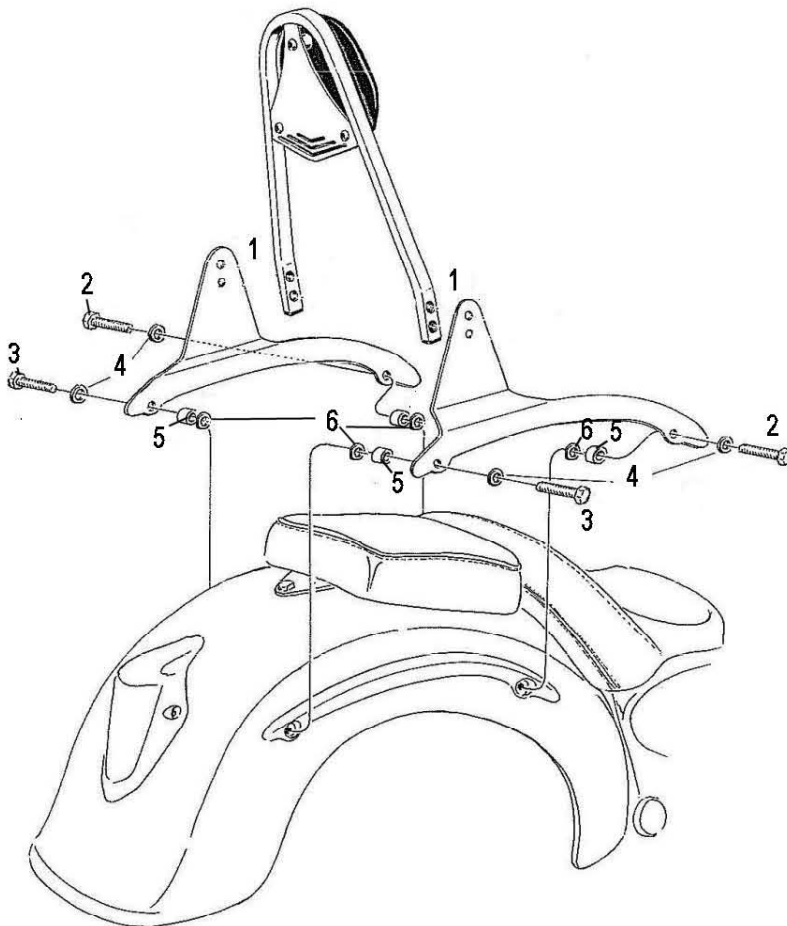

HIGHWAY HAWK
passion for chrome

Sissybar

Kawasaki VN 1500/1600 Mean streak

Art.no. 524-1047A

Components

1	Side brackets	2x
2	Bolt M6 x 40	2x
3	Bolt M6 x 25	2x
4	Nylon washer M6	4x
5	Spacer Ø14.5 x 7.5	4x
6	Washer M6	4x

Model for Kawasaki VN 1500/1600 Mean streak

This accessory should be mounted by a professional mechanic only.
 MotoLux International B.V. / Highway Hawk can not be held responsible for improper installation.