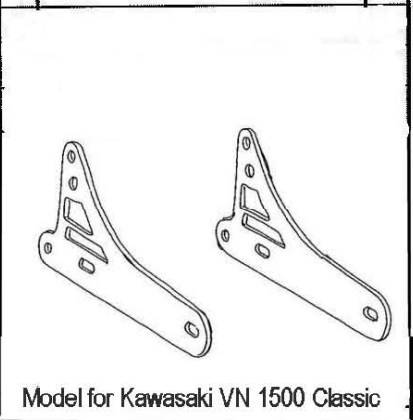

HIGHWAY HAWK
passion for chrome

Sissybar

Kawasaki VN 1500 Classic

Art.no. 524-1035A

Components

1	Side brackets	2x
2	Spacer Ø16 x 5	4x

This accessory should be mounted by a professional mechanic only.
 MotoLux International B.V. / Highway Hawk can not be held responsible for improper installation.