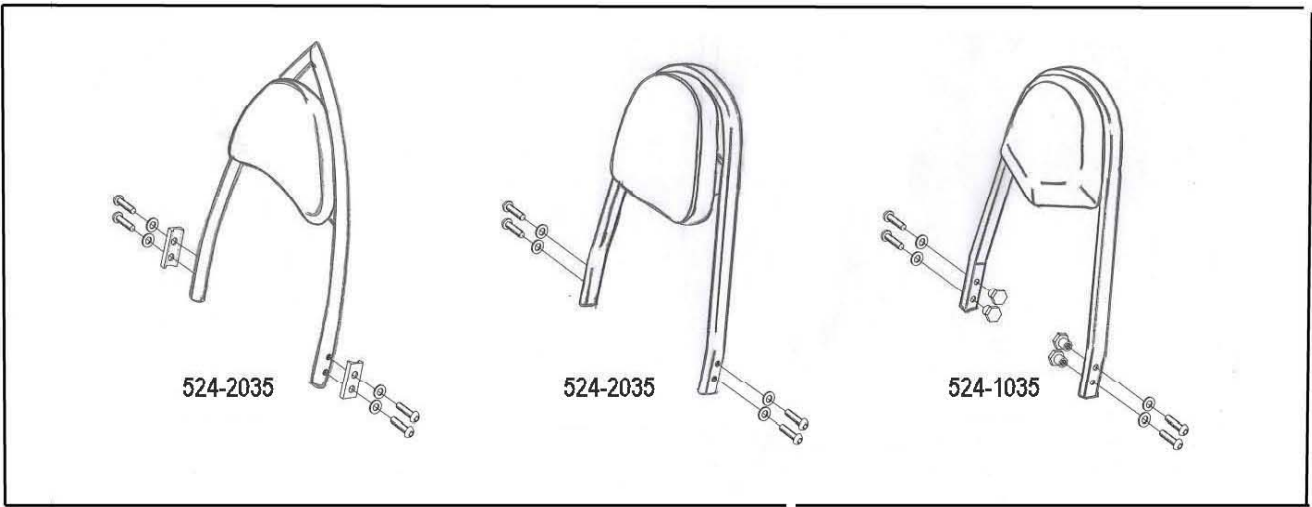

HIGHWAY HAWK
passion for chrome

Sissybar

Kawasaki VN 1500 Classic

Art.no. 524-1035A

Components

1	Side brackets	2x
2	Spacer Ø16 x 5	4x

This accessory should be mounted by a professional mechanic only.
 MotoLux International B.V. / Highway Hawk can not be held responsible for improper installation.