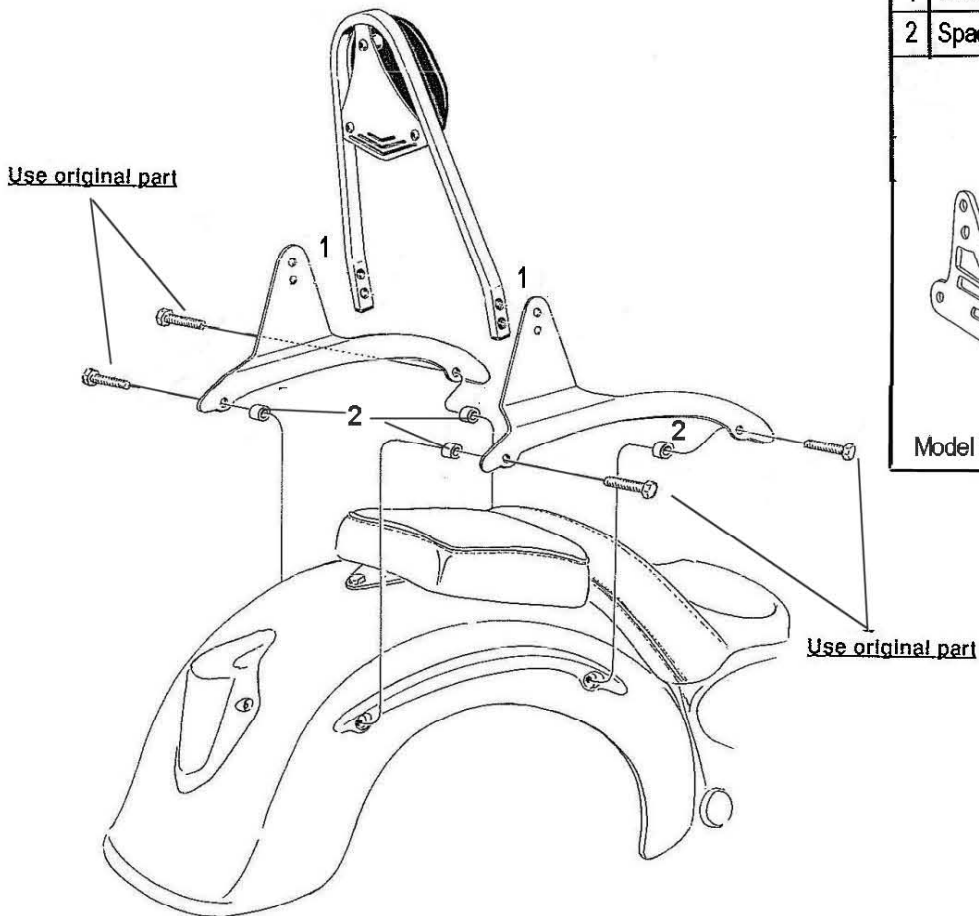

HIGHWAY HAWK
passion for chrome

Sissybar

Kawasaki VN 1500 Classic

Art.no. 524-1035A

Components

1	Side brackets	2x
2	Spacer Ø16 x 5	4x

This accessory should be mounted by a professional mechanic only.
 MotoLux International B.V. / Highway Hawk can not be held responsible for improper installation.