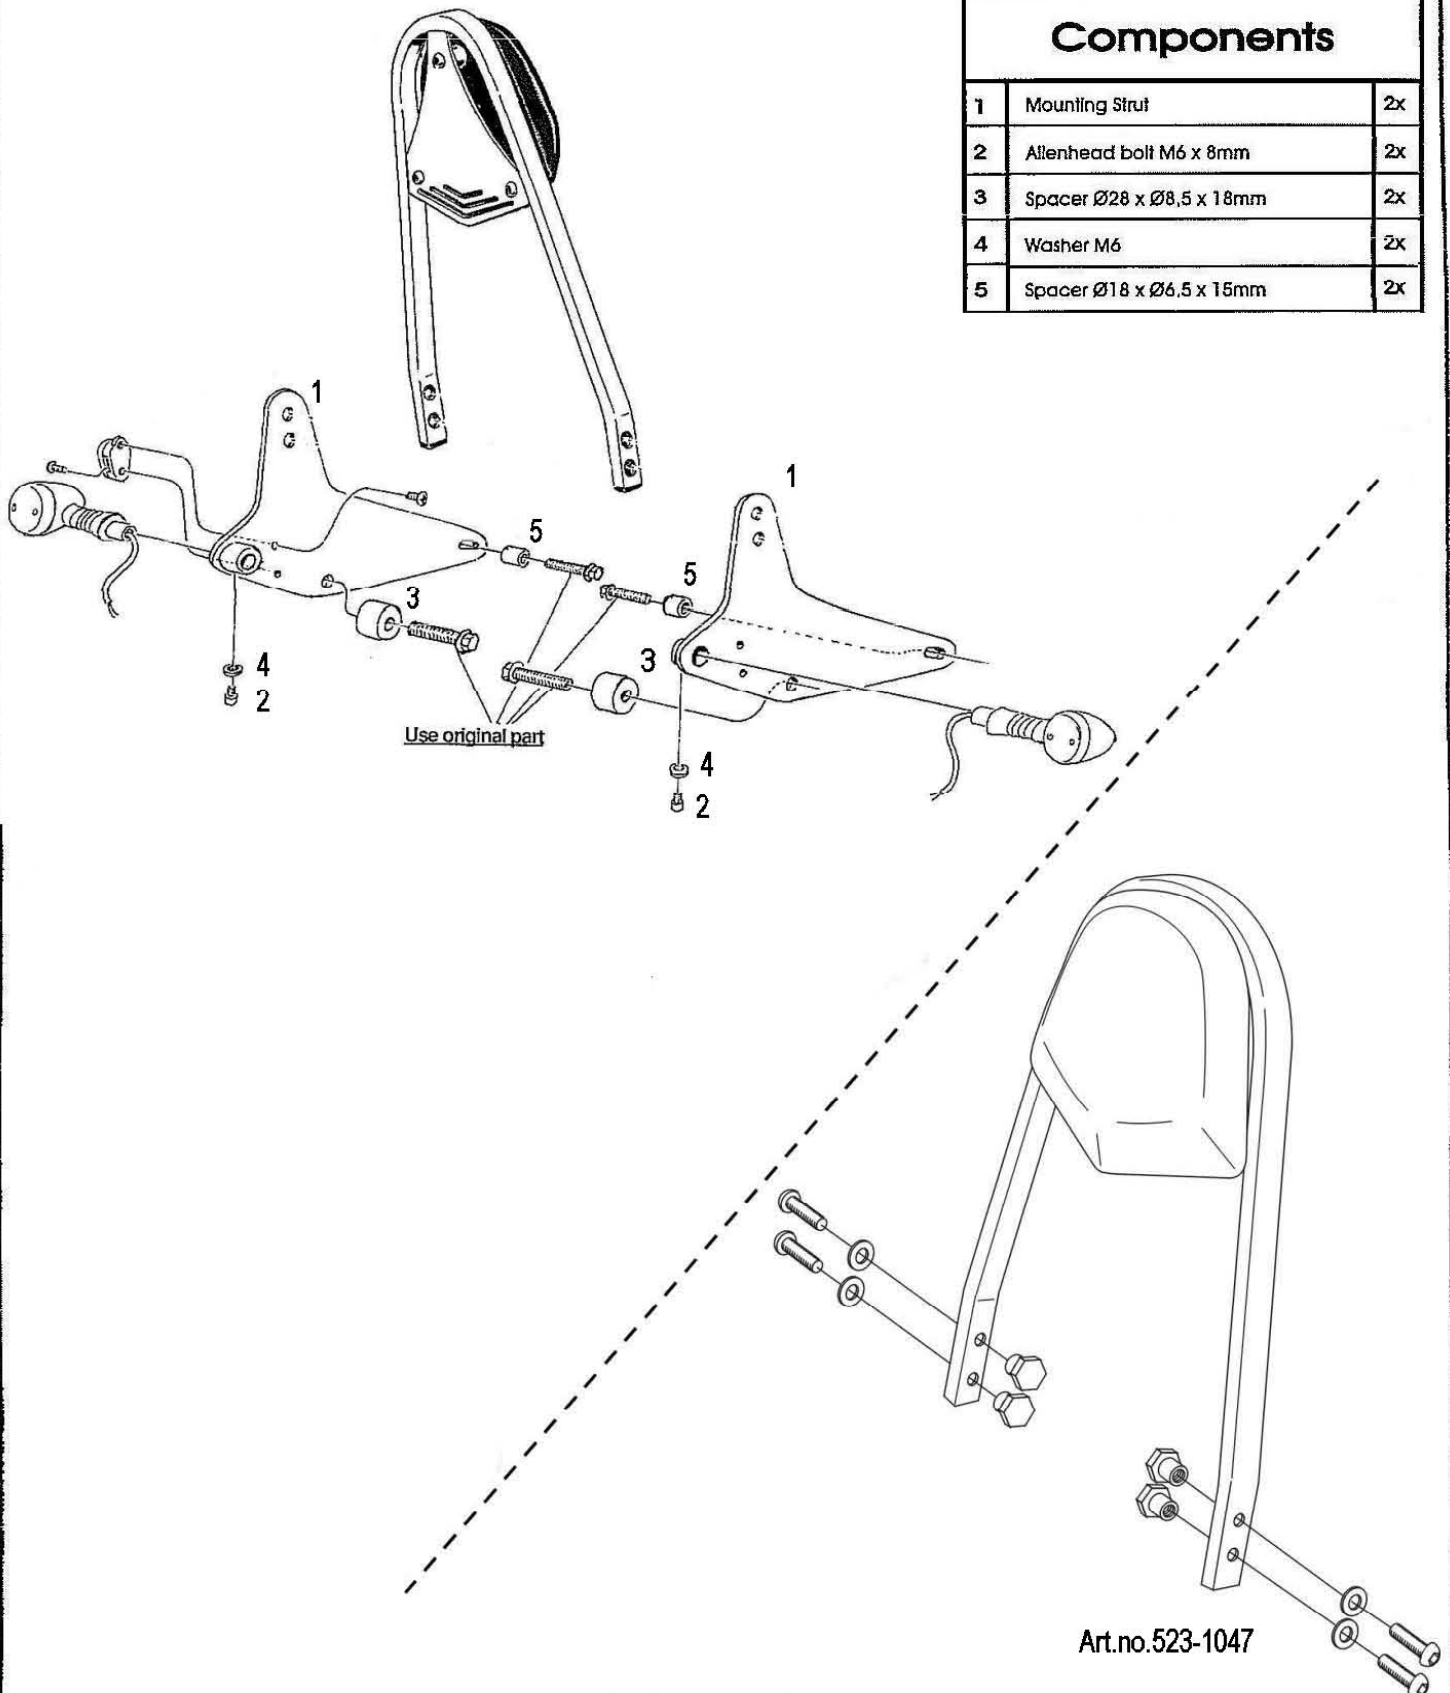

**HIGHWAY HAWK**  
*passion for chrome*

**Sissybar**  
**Suzuki VS 6/800**  
Art.no.523-1047A

**Components**

1	Mounting Strut	2x
2	Allenhead bolt M6 x 8mm	2x
3	Spacer Ø28 x Ø8,5 x 18mm	2x
4	Washer M6	2x
5	Spacer Ø18 x Ø6,5 x 15mm	2x

Art.no.523-1047

This accessory should be mounted by a professional mechanic only.  
 MotoLux International B.V. / Highway Hawk can not be held responsible for improper installation.

© Moto-Lux Specialties B.V.  
 Barneveld - The Netherlands