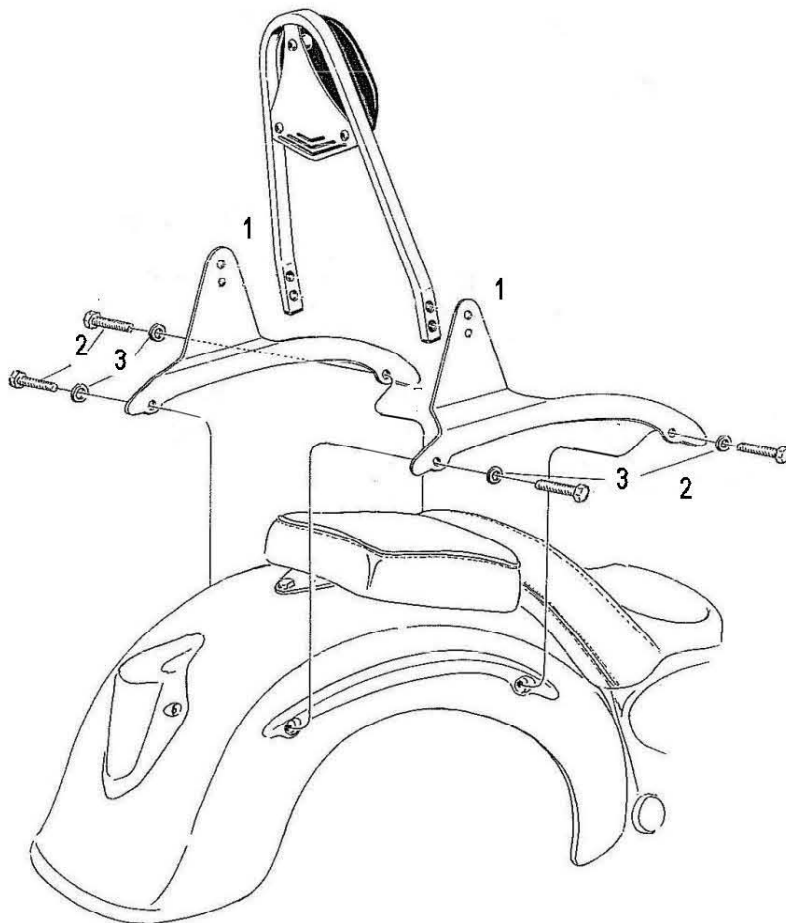

HIGHWAY HAWK
passion for chrome

Sissybar
Suzuki VL1500 LC
 Art.no. 523-1036A

Components

1.	Side bracket	2x
2.	Bolt M8 x 50	4x
3.	Washer M8	4x

Model for Suzuki VL1500 LC

This accessory should be mounted by a professional mechanic only.
 MotoLux International B.V. / Highway Hawk can not be held responsible for improper installation.