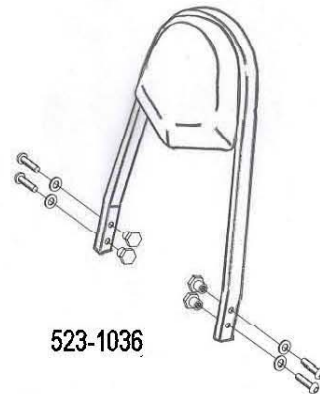

HIGHWAY HAWK
passion for chrome

Sissybar
Suzuki VL1500 LC
 Art.no. 523-1036A

Components

1.	Side bracket	2x
2.	Bolt M8 x 50	4x
3.	Washer M8	4x

Model for Suzuki VL1500 LC

This accessory should be mounted by a professional mechanic only.
 MotoLux International B.V. / Highway Hawk can not be held responsible for improper installation.