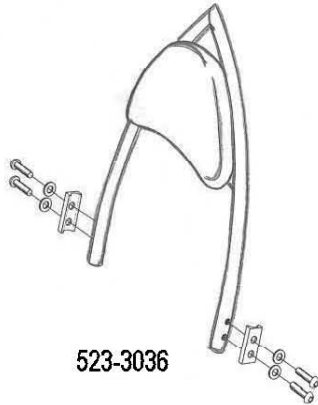

HIGHWAY HAWK
passion for chrome

Sissybar
Suzuki VL1500 LC
 Art.no. 523-1036A

Components

1.	Side bracket	2x
2.	Bolt M8 x 50	4x
3.	Washer M8	4x

Model for Suzuki VL1500 LC

This accessory should be mounted by a professional mechanic only.
 MotoLux International B.V. / Highway Hawk can not be held responsible for improper installation.