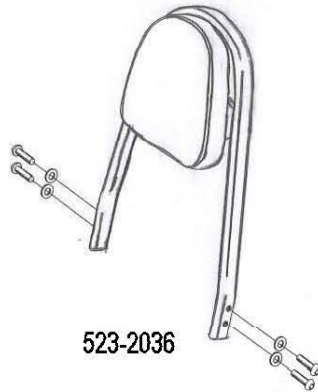

HIGHWAY HAWK
passion for chrome

Sissybar
Suzuki VL1500 LC
 Art.no. 523-1036A

Components

1.	Side bracket	2x
2.	Bolt M8 x 50	4x
3.	Washer M8	4x

Model for Suzuki VL1500 LC

This accessory should be mounted by a professional mechanic only.
 MotoLux International B.V. / Highway Hawk can not be held responsible for improper installation.