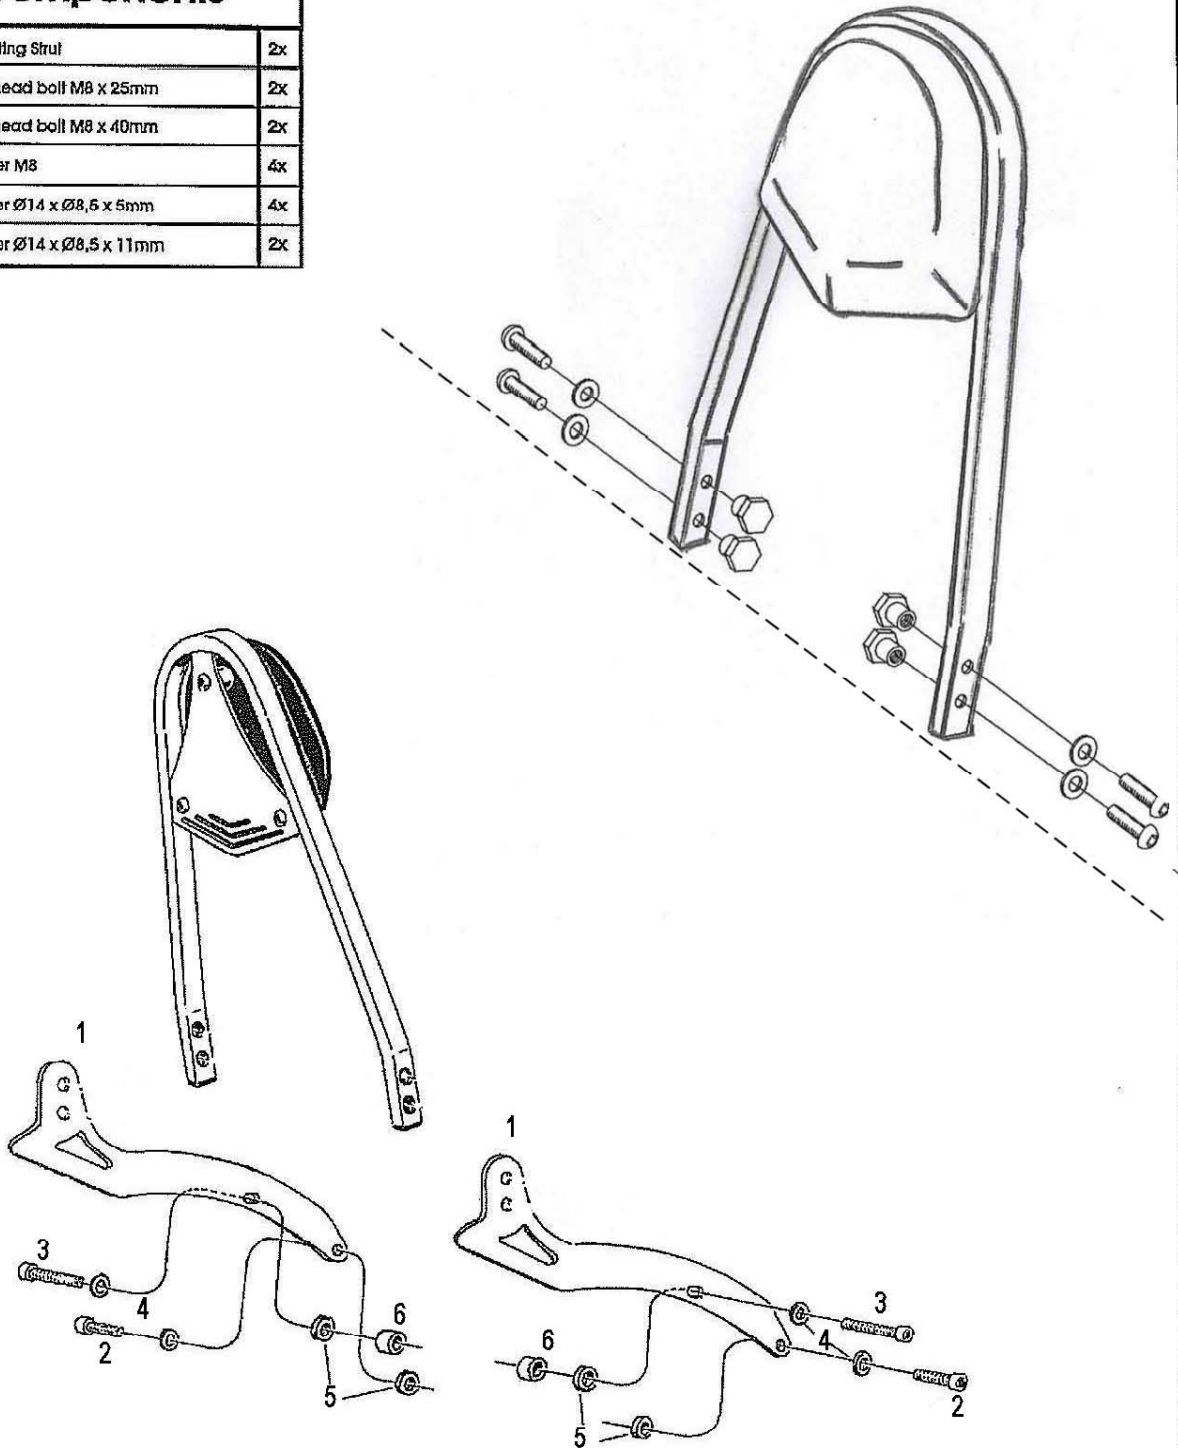

**HIGHWAY HAWK**  
*passion for chrome*

**Sissybar**

Yamaha XV 535 <'99

Art. no. 522-1040A

Components		
1	Mounting Strut	2x
2	Allenhead bolt M8 x 25mm	2x
3	Allenhead bolt M8 x 40mm	2x
4	Washer M8	4x
5	Spacer Ø14 x Ø8,5 x 5mm	4x
6	Spacer Ø14 x Ø8,5 x 11mm	2x

This accessory should be mounted by a professional mechanic only.  
 MotoLux International B.V. / Highway Hawk can not be held responsible for improper installation.

© Moto-Lux Specialties B.V.  
 Barneveld - The Netherlands