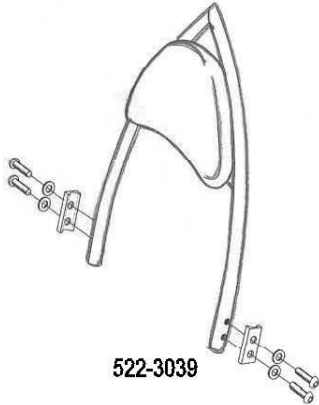

**HIGHWAY HAWK**  
*passion for chrome*

**Sissybar**  
 Yamaha XVS 1100 Classic  
 Art.no. 522-1039A

**Components**

1	Mounting Strut	2x
2	Allenhead bolt M8 x 45mm	2x
3	Washer M8	4x
4	Spacer Ø15,5 x Ø8,5 x 13mm	4x

Model for Yamaha XVS 1100 Classic

This accessory should be mounted by a professional mechanic only.  
 MotoLux International B.V. / Highway Hawk can not be held responsible for improper installation.

© Moto-Lux Specialties B.V.  
 Barneveld - The Netherlands