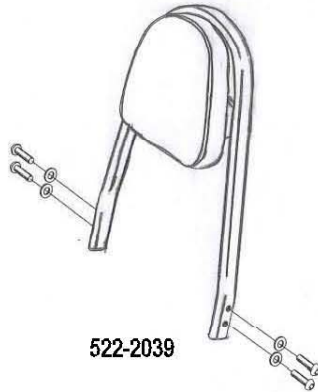

**HIGHWAY HAWK**  
*passion for chrome*

**Sissybar**  
 Yamaha XVS 1100 Classic  
 Art.no. 522-1039A

**Components**

1	Mounting Strut	2x
2	Allenhead bolt M8 x 45mm	2x
3	Washer M8	4x
4	Spacer Ø15,5 x Ø8,5 x 13mm	4x

Model for Yamaha XVS 1100 Classic

This accessory should be mounted by a professional mechanic only.  
 MotoLux International B.V. / Highway Hawk can not be held responsible for improper installation.

© Moto-Lux Specialties B.V.  
 Barneveld - The Netherlands