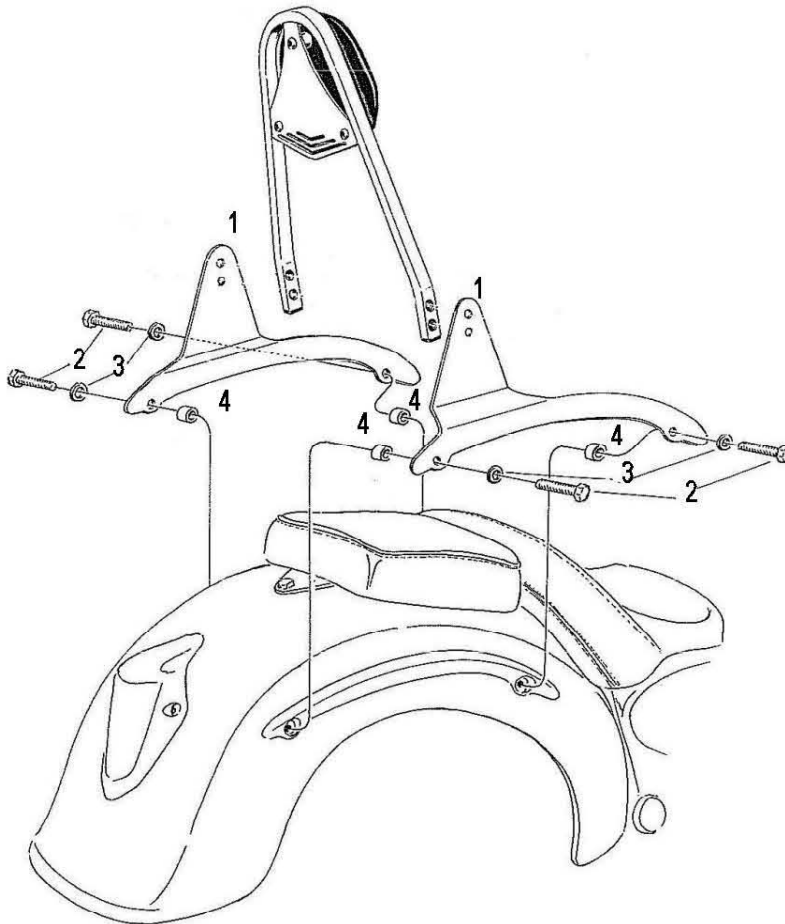

**HIGHWAY HAWK**  
*passion for chrome*

**Sissybar**  
 Yamaha XVS 1100 Classic  
 Art.no. 522-1039A

**Components**

1	Mounting Strut	2x
2	Allenhead bolt M8 x 45mm	2x
3	Washer M8	4x
4	Spacer Ø15,5 x Ø8,5 x 13mm	4x

Model for Yamaha XVS 1100 Classic

This accessory should be mounted by a professional mechanic only.  
 MotoLux International B.V. / Highway Hawk can not be held responsible for improper installation.

© Moto-Lux Specialties B.V.  
 Barneveld - The Netherlands