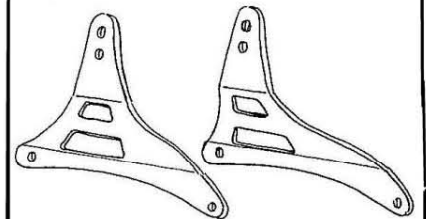

**HIGHWAY HAWK**  
*passion for chrome*

**Sissybar**  
 Yamaha XVS 1100 Classic  
 Art.no. 522-1039A

**Components**

1	Mounting Strut	2x
2	Allenhead bolt M8 x 45mm	2x
3	Washer M8	4x
4	Spacer Ø15,5 x Ø8,5 x 13mm	4x

Model for Yamaha XVS 1100 Classic

This accessory should be mounted by a professional mechanic only.  
 MotoLux International B.V. / Highway Hawk can not be held responsible for improper installation.

© Moto-Lux Specialties B.V.  
 Barneveld - The Netherlands