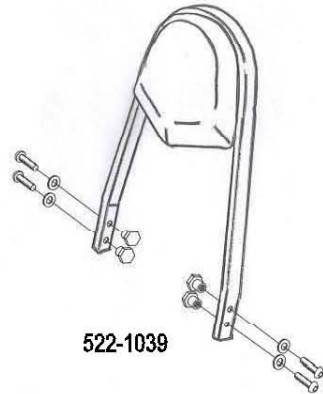

**HIGHWAY HAWK**  
*passion for chrome*

**Sissybar**  
 Yamaha XVS 1100 Classic  
 Art.no. 522-1039A

**Components**

1	Mounting Strut	2x
2	Allenhead bolt M8 x 45mm	2x
3	Washer M8	4x
4	Spacer Ø15,5 x Ø8,5 x 13mm	4x

Model for Yamaha XVS 1100 Classic

This accessory should be mounted by a professional mechanic only.  
 MotoLux International B.V. / Highway Hawk can not be held responsible for improper installation.

© Moto-Lux Specialties B.V.  
 Barneveld - The Netherlands