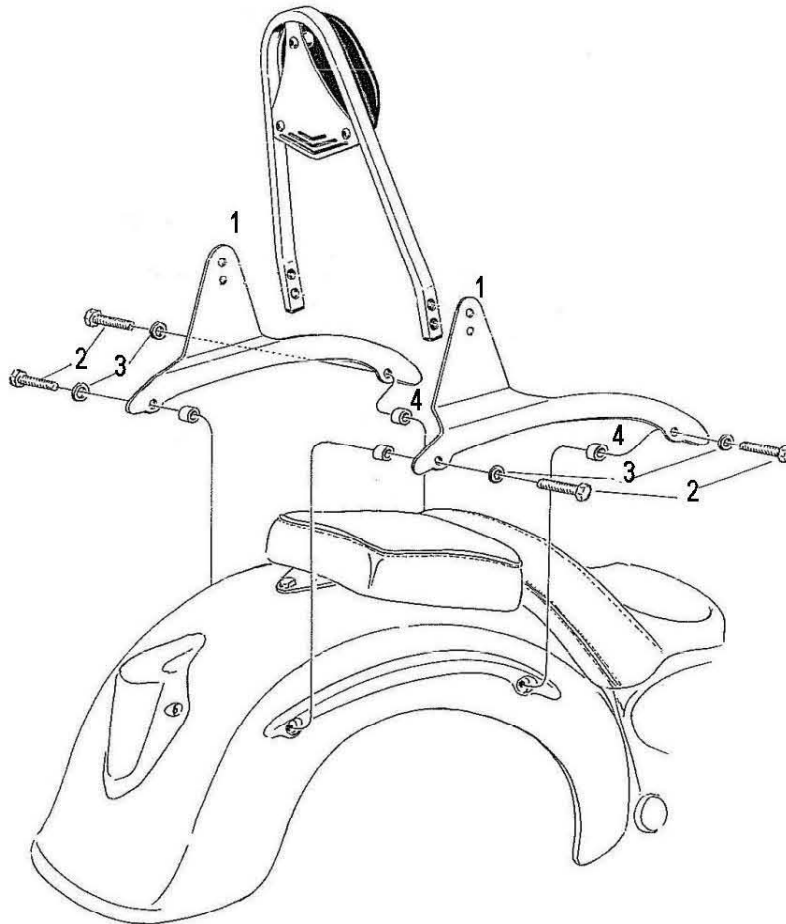

HIGHWAY HAWK
passion for chrome

Sissybar

Yamaha XVS 1100 Dragstar
 Art.no. 522-1038A

Components

| | | |
|---|----------------------------|----|
| 1 | Mounting Strut | 1x |
| 2 | Allenhead bolt M8 x 45mm | 2x |
| 3 | Washer M8 | 4x |
| 4 | Spacer Ø15,5 x Ø8,5 x 26mm | 4x |

Model for Yamaha XVS 1100 Dragstar

This accessory should be mounted by a professional mechanic only.
 MotoLux International B.V. / Highway Hawk can not be held responsible for improper installation.

© Moto-Lux Specialties B.V.
 Barneveld - The Netherlands