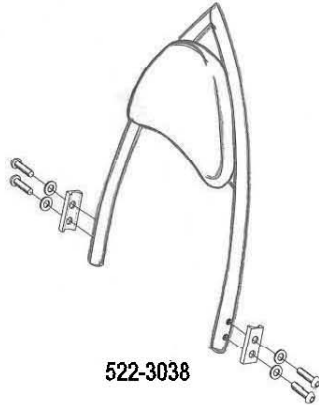

HIGHWAY HAWK
passion for chrome

Sissybar

Yamaha XVS 1100 Dragstar
 Art.no. 522-1038A

Components

| | | |
|---|----------------------------|----|
| 1 | Mounting Strut | 1x |
| 2 | Allenhead bolt M8 x 45mm | 2x |
| 3 | Washer M8 | 4x |
| 4 | Spacer Ø15,5 x Ø8,5 x 26mm | 4x |

Model for Yamaha XVS 1100 Dragstar

This accessory should be mounted by a professional mechanic only.
 MotoLux International B.V. / Highway Hawk can not be held responsible for improper installation.

© Moto-Lux Specialties B.V.
 Barneveld - The Netherlands