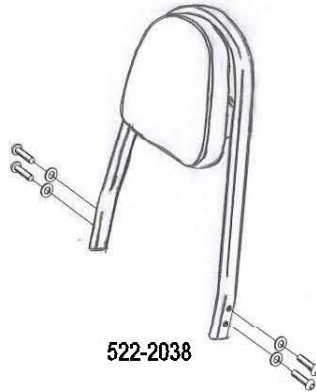

HIGHWAY HAWK
passion for chrome

Sissybar

Yamaha XVS 1100 Dragstar
 Art.no. 522-1038A

Components

| | | |
|---|----------------------------|----|
| 1 | Mounting Strut | 1x |
| 2 | Allenhead bolt M8 x 45mm | 2x |
| 3 | Washer M8 | 4x |
| 4 | Spacer Ø15,5 x Ø8,5 x 26mm | 4x |

Model for Yamaha XVS 1100 Dragstar

This accessory should be mounted by a professional mechanic only.
 MotoLux International B.V. / Highway Hawk can not be held responsible for improper installation.

© Moto-Lux Specialties B.V.
 Barneveld - The Netherlands