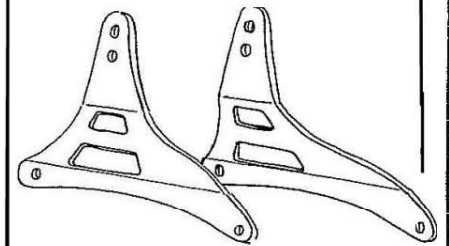

HIGHWAY HAWK
passion for chrome

Sissybar

Yamaha XVS 1100 Dragstar
 Art.no. 522-1038A

Components

| | | |
|---|----------------------------|----|
| 1 | Mounting Strut | 1x |
| 2 | Allenhead bolt M8 x 45mm | 2x |
| 3 | Washer M8 | 4x |
| 4 | Spacer Ø15,5 x Ø8,5 x 26mm | 4x |

Model for Yamaha XVS 1100 Dragstar

This accessory should be mounted by a professional mechanic only.
 MotoLux International B.V. / Highway Hawk can not be held responsible for improper installation.

© Moto-Lux Specialties B.V.
 Barneveld - The Netherlands