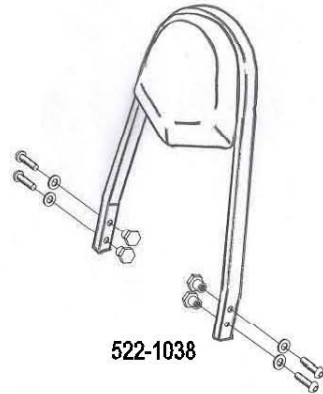

HIGHWAY HAWK
passion for chrome

Sissybar

Yamaha XVS 1100 Dragstar
 Art.no. 522-1038A

Components

| | | |
|---|----------------------------|----|
| 1 | Mounting Strut | 1x |
| 2 | Allenhead bolt M8 x 45mm | 2x |
| 3 | Washer M8 | 4x |
| 4 | Spacer Ø15,5 x Ø8,5 x 26mm | 4x |

Model for Yamaha XVS 1100 Dragstar

This accessory should be mounted by a professional mechanic only.
 MotoLux International B.V. / Highway Hawk can not be held responsible for improper installation.

© Moto-Lux Specialties B.V.
 Barneveld - The Netherlands