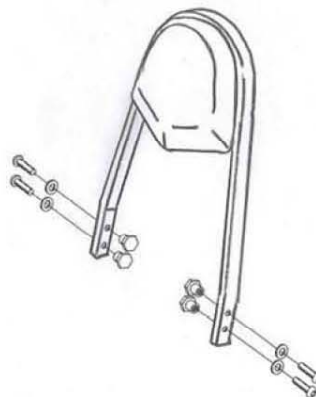

HIGHWAY HAWK
passion for chrome

Sissybar bracket
Honda VT750C2B / Phantom
 Art.Nr. 521-1049A

521-3049

521-2049

521-1049

Components

1	Sissybar bracket	2x
2	Bolt M10 (1.25) X 50	4x
3	Washer M10	4x
4	Bush Ø18 x 5	4x

Model for: Honda VT750C2B/ Phantom

This accessory should be mounted by a professional mechanic only.
 MotoLux International B.V. / Highway Hawk can not be held responsible for improper installation.

© Moto-Lux Specialties B.V.
 Barneveld - The Netherlands