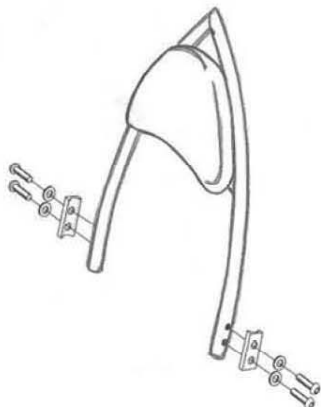

HIGHWAY HAWK
passion for chrome

Sissybar bracket
Honda VT750C2B / Phantom
 Art.Nr. 521-1049A

521-3049

521-2049

521-1049

Components

1	Sissybar bracket	2x
2	Bolt M10 (1.25) X 50	4x
3	Washer M10	4x
4	Bush Ø18 x 5	4x

Model for: Honda VT750C2B/ Phantom

This accessory should be mounted by a professional mechanic only.
 MotoLux International B.V. / Highway Hawk can not be held responsible for improper installation.

© Moto-Lux Specialties B.V.
 Barneveld - The Netherlands