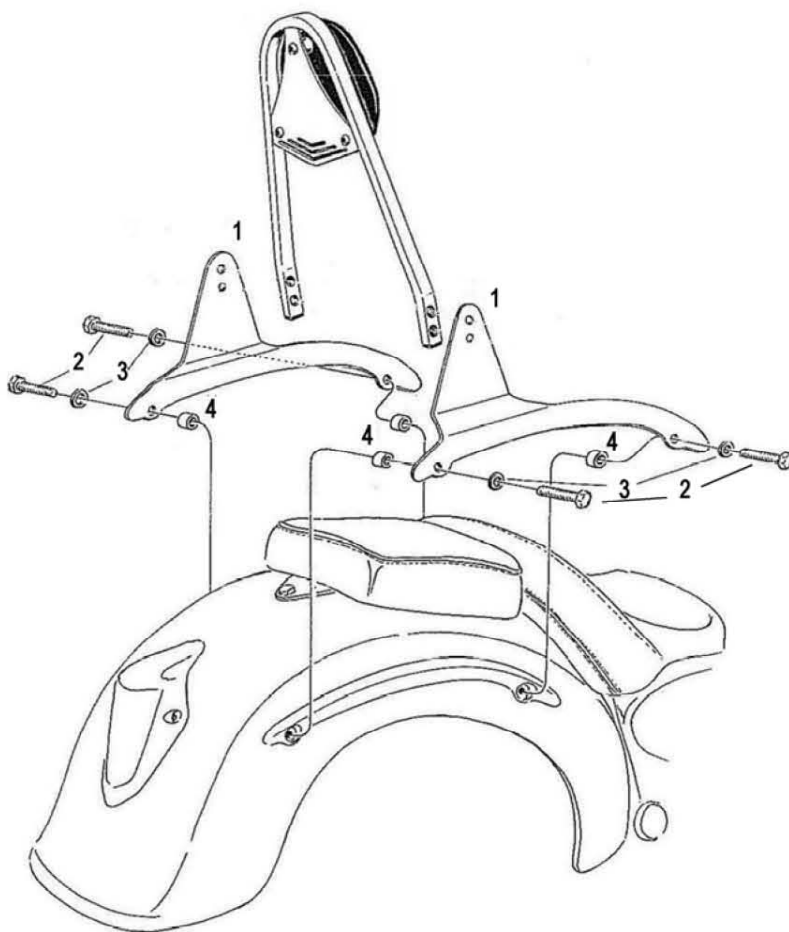

HIGHWAY HAWK
passion for chrome

Sissybar bracket
Honda VT750C2B / Phantom
 Art.Nr. 521-1049A

521-3049

521-2049

521-1049

Components

1	Sissybar bracket	2x
2	Bolt M10 (1.25) X 50	4x
3	Washer M10	4x
4	Bush Ø18 x 5	4x

Model for: Honda VT750C2B/ Phantom

This accessory should be mounted by a professional mechanic only.
 MotoLux International B.V. / Highway Hawk can not be held responsible for improper installation.

© Moto-Lux Specialties B.V.
 Barneveld - The Netherlands