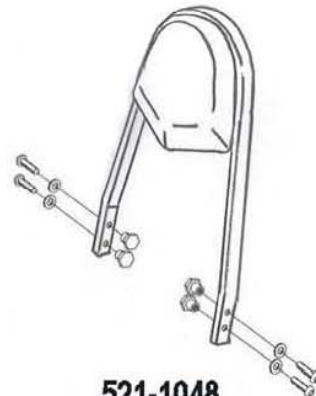

**HIGHWAY HAWK**  
*passion for chrome*

**Sissybar**  
**Honda VT 750 S**  
**Art.no.521-1048A**

521-3048

521-2048

521-1048

**Components**

1	Side bracket set	1x
2	Bolt M10 (1.25) x 45	2x
3	Bolt M10 (1.25) x 65	2x
4	Washer M10	4x
5	Bush Ø19 x 7mm	4x

Model for Honda VT750S

This accessory should be mounted by a professional mechanic only.  
 MotoLux International B.V. / Highway Hawk can not be held responsible for improper installation.

© Moto-Lux Specialties B.V.  
 Barneveld - The Netherlands