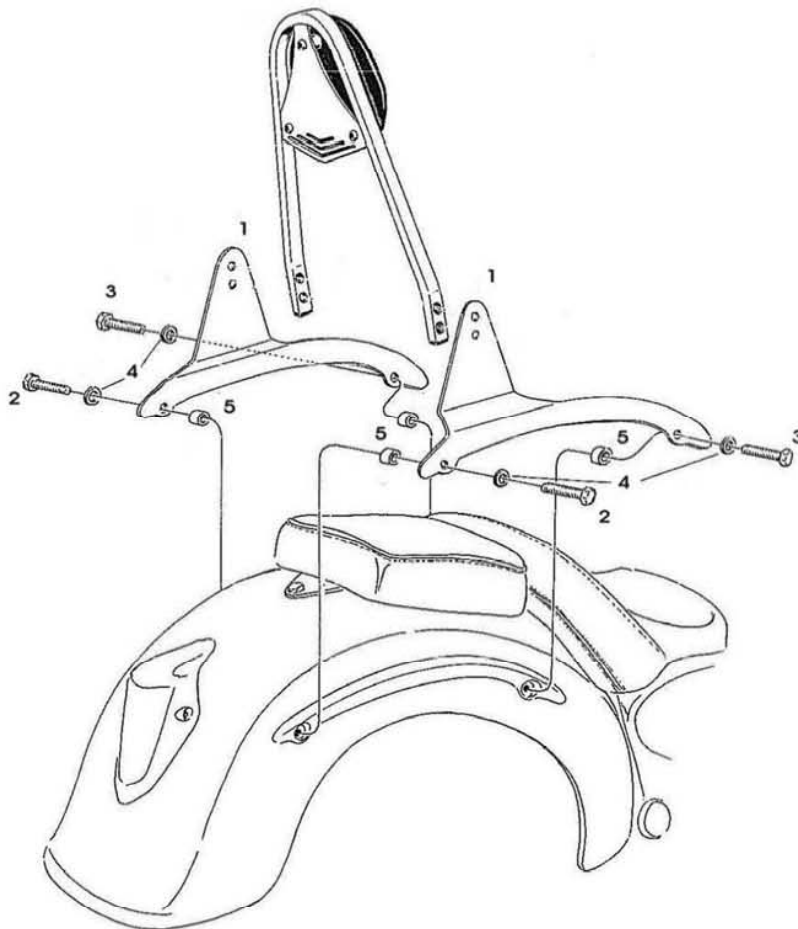

**HIGHWAY HAWK**  
*passion for chrome*

**Sissybar**  
**Honda VT 750 S**  
**Art.no.521-1048A**

521-3048

521-2048

521-1048

**Components**

1	Side bracket set	1x
2	Bolt M10 (1.25) x 45	2x
3	Bolt M10 (1.25) x 65	2x
4	Washer M10	4x
5	Bush Ø19 x 7mm	4x

Model for Honda VT750S

This accessory should be mounted by a professional mechanic only.  
 MotoLux International B.V. / Highway Hawk can not be held responsible for improper installation.

© Moto-Lux Specialties B.V.  
 Barneveld - The Netherlands