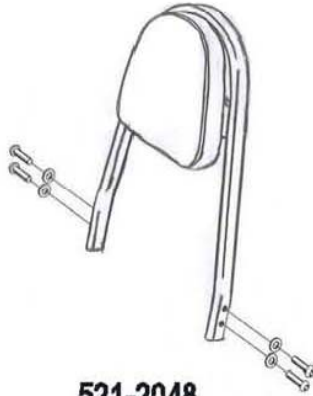

**HIGHWAY HAWK**  
*passion for chrome*

**Sissybar**  
**Honda VT 750 S**  
**Art.no.521-1048A**

521-3048

521-2048

521-1048

**Components**

1	Side bracket set	1x
2	Bolt M10 (1.25) x 45	2x
3	Bolt M10 (1.25) x 65	2x
4	Washer M10	4x
5	Bush Ø19 x 7mm	4x

Model for Honda VT750S

This accessory should be mounted by a professional mechanic only.  
 MotoLux International B.V. / Highway Hawk can not be held responsible for improper installation.

© Moto-Lux Specialties B.V.  
 Barneveld - The Netherlands