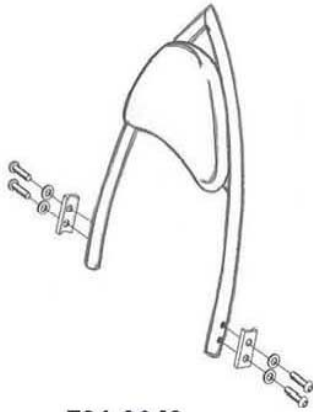

**HIGHWAY HAWK**  
*passion for chrome*

**Sissybar**  
**Honda VT 750 S**  
**Art.no.521-1048A**

521-3048

521-2048

521-1048

**Components**

1	Side bracket set	1x
2	Bolt M10 (1.25) x 45	2x
3	Bolt M10 (1.25) x 65	2x
4	Washer M10	4x
5	Bush Ø19 x 7mm	4x

Model for Honda VT750S

This accessory should be mounted by a professional mechanic only.  
 MotoLux International B.V. / Highway Hawk can not be held responsible for improper installation.

© Moto-Lux Specialties B.V.  
 Barneveld - The Netherlands