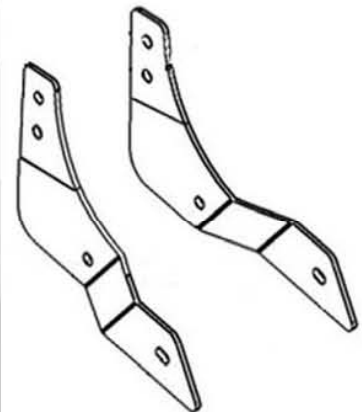

**HIGHWAY HAWK**  
*passion for chrome*

**Sissybar**  
**Honda VT 750 S**  
**Art.no.521-1048A**

521-3048

521-2048

521-1048

**Components**

1	Side bracket set	1x
2	Bolt M10 (1.25) x 45	2x
3	Bolt M10 (1.25) x 65	2x
4	Washer M10	4x
5	Bush Ø19 x 7mm	4x

Model for Honda VT750S

This accessory should be mounted by a professional mechanic only.  
 MotoLux International B.V. / Highway Hawk can not be held responsible for improper installation.

© Moto-Lux Specialties B.V.  
 Barneveld - The Netherlands