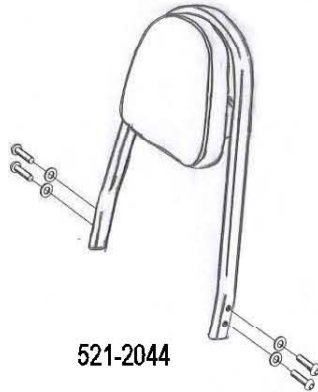

HIGHWAY HAWK
passion for chrome

Sissybar

Honda VT750DC Black Widow
Art.no. 521-1044A

521-2044

521-1044

Components

1	Mounting Strut	2x
2	Allenhead bolt M10 x 1,25 x 50mm	4x
3	Washer M10	4x

Model for Honda VT750DC Black Widow

This accessory should be mounted by a professional mechanic only.
 MotoLux International B.V. / Highway Hawk can not be held responsible for improper installation.

© Moto-Lux Specialties B.V.
 Barneveld - The Netherlands