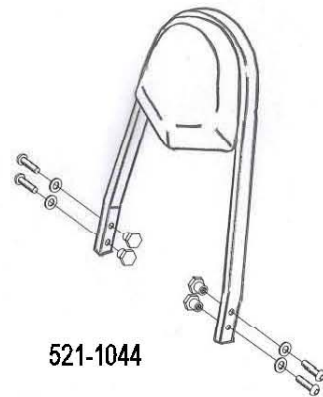

HIGHWAY HAWK
passion for chrome

Sissybar

Honda VT750DC Black Widow
Art.no. 521-1044A

521-2044

521-1044

Components

1	Mounting Strut	2x
2	Allenhead bolt M10 x 1,25 x 50mm	4x
3	Washer M10	4x

Model for Honda VT750DC Black Widow

This accessory should be mounted by a professional mechanic only.
 MotoLux International B.V. / Highway Hawk can not be held responsible for improper installation.

© Moto-Lux Specialties B.V.
 Barneveld - The Netherlands