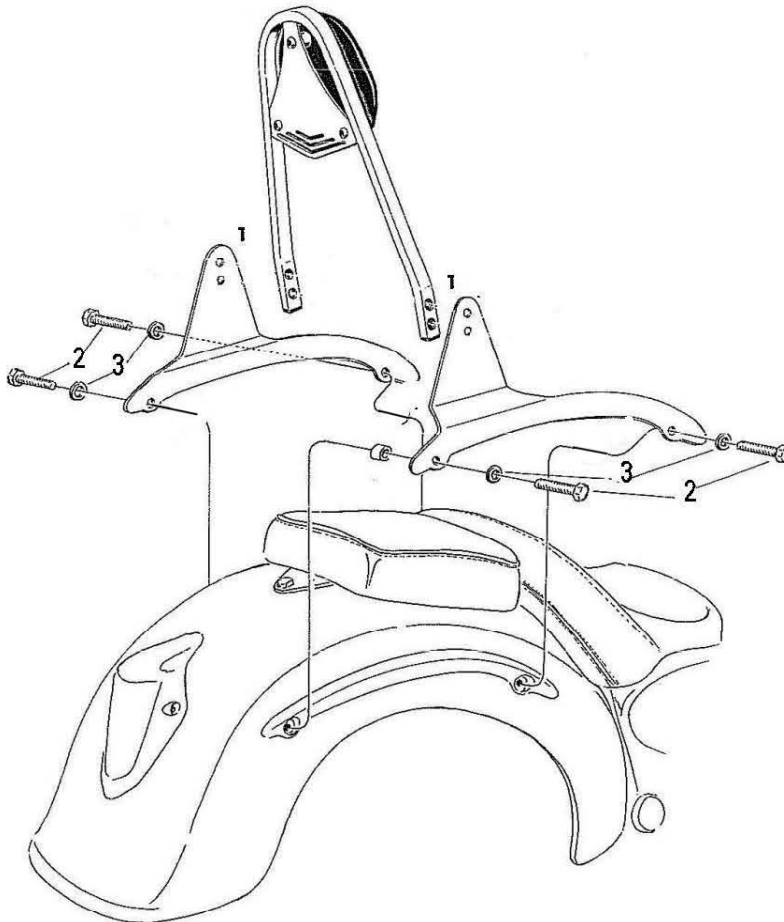

HIGHWAY HAWK
passion for chrome

Sissybar

Honda VT750DC Black Widow
Art.no. 521-1044A

521-2044

521-1044

Components

1	Mounting Strut	2x
2	Allenhead bolt M10 x 1,25 x 50mm	4x
3	Washer M10	4x

Model for Honda VT750DC Black Widow

This accessory should be mounted by a professional mechanic only.
 MotoLux International B.V. / Highway Hawk can not be held responsible for improper installation.

© Moto-Lux Specialties B.V.
 Barneveld - The Netherlands