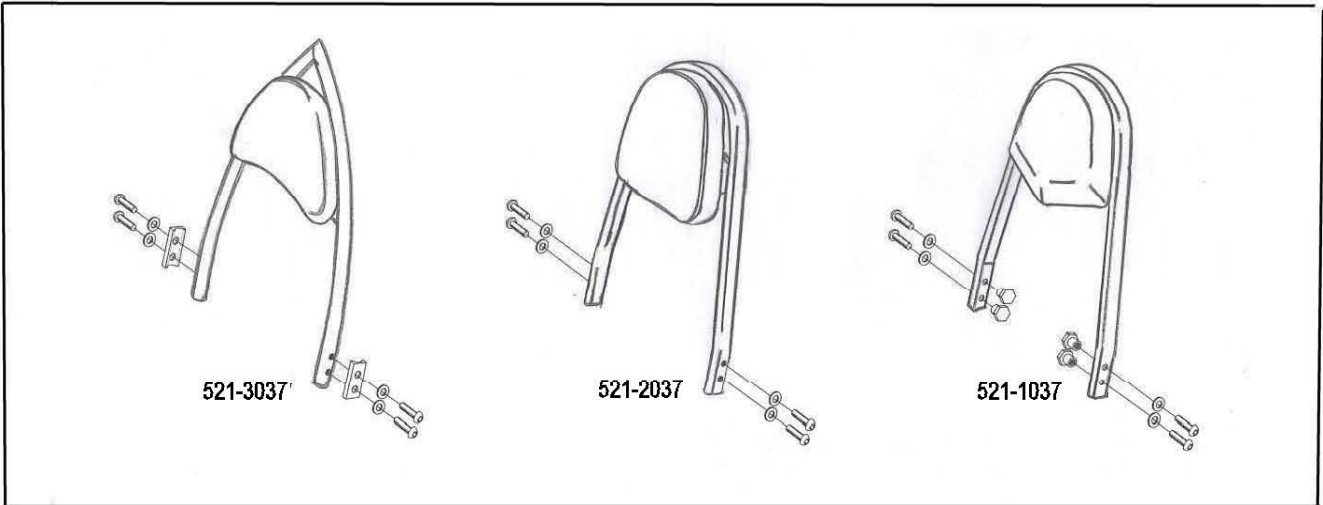

**HIGHWAY HAWK**  
*passion for chrome*

**Sissybar**  
 Honda VT 750 DC spirit '07-  
 Art.no. 521-1037A

Components		
1	Side brackets	2x
2	Bolt M10 (1.25) x 50	4x
3	Washer M10	4x
4	Spacer Ø18x 3	4x

Model for Honda VT 750 DC spirit '07-

This accessory should be mounted by a professional mechanic only.  
 MotoLux International B.V. / Highway Hawk can not be held responsible for improper installation.

© Moto-Lux Specialties B.V.  
 Barneveld - The Netherlands