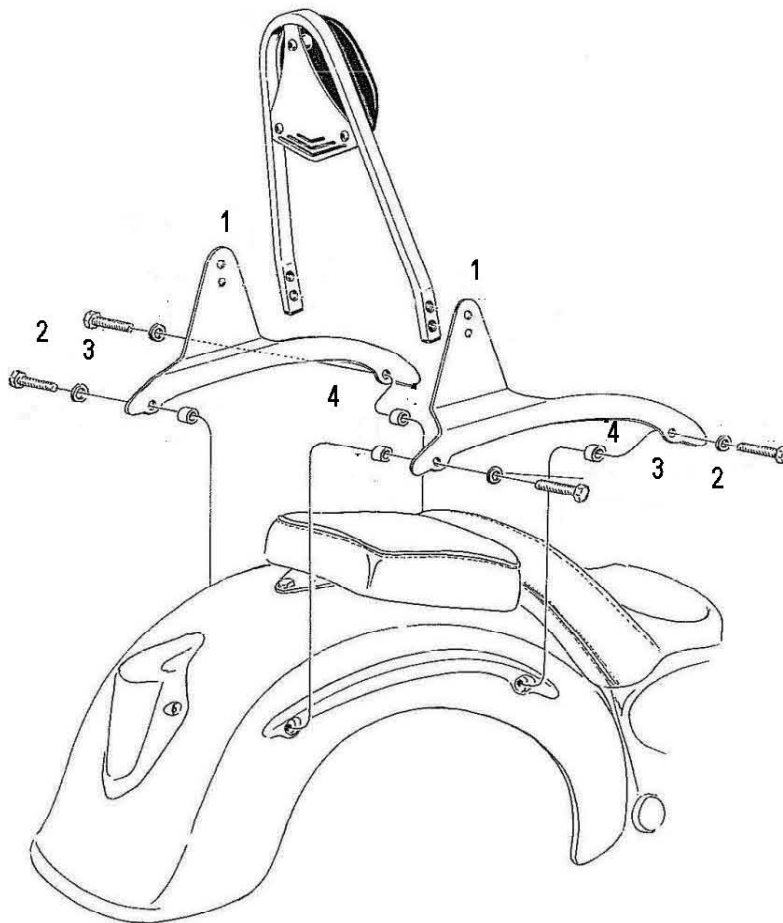

**HIGHWAY HAWK**  
*passion for chrome*

**Sissybar**  
 Honda VT 750 DC spirit '07-  
 Art.no. 521-1037A

Components		
1	Side brackets	2x
2	Bolt M10 (1.25) x 50	4x
3	Washer M10	4x
4	Spacer Ø18x 3	4x

Model for Honda VT 750 DC spirit '07-

This accessory should be mounted by a professional mechanic only.  
 MotoLux International B.V. / Highway Hawk can not be held responsible for improper installation.

© Moto-Lux Specialties B.V.  
 Barneveld - The Netherlands