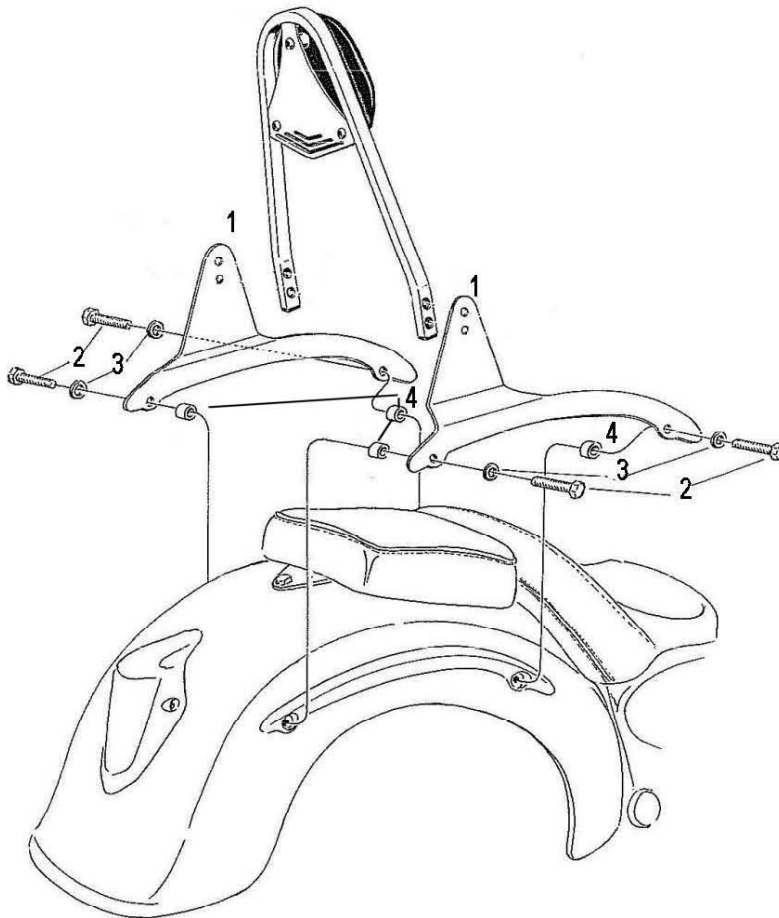

HIGHWAY HAWK
passion for chrome

Sissybar

Honda VT 1100/Ace

Art no. 521-1033A

Components

1	Side brackets	2x
2	Bolt M8 x 40	4x
3	Washer M8	4x
4	Spacer Ø28 x 5	4x

This accessory should be mounted by a professional mechanic only.
 MotoLux International B.V. / Highway Hawk can not be held responsible for improper installation.