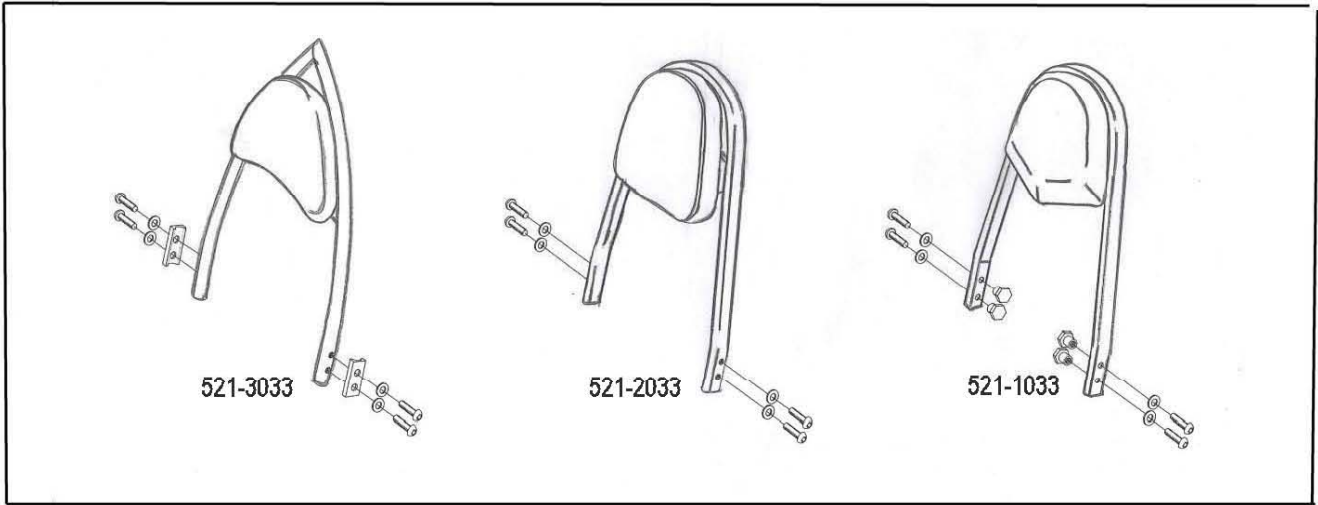

HIGHWAY HAWK
passion for chrome

Sissybar

Honda VT 1100/Ace

Art no. 521-1033A

Components

1	Side brackets	2x
2	Bolt M8 x 40	4x
3	Washer M8	4x
4	Spacer Ø28 x 5	4x

This accessory should be mounted by a professional mechanic only.
 MotoLux International B.V. / Highway Hawk can not be held responsible for improper installation.