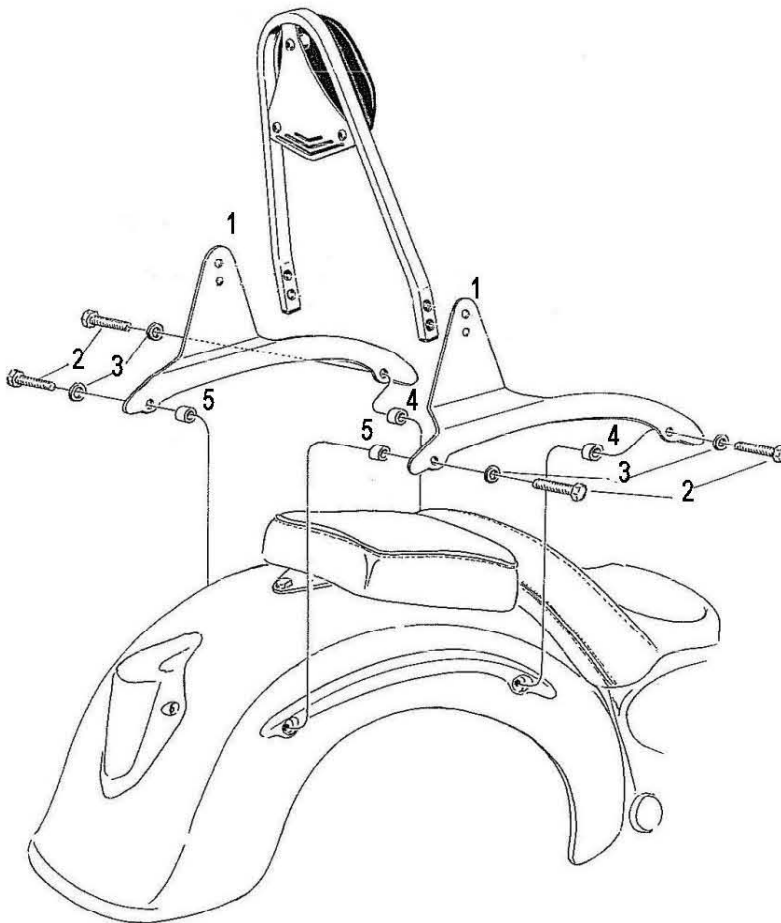

HIGHWAY HAWK
passion for chrome

Sissybar

Honda VT 750 C2

Art.no. 521-1031A

Components		
1	Side brackets	2x
2	Bolt M8 x 50	4x
3	Washer M8	4x
4	Spacer Ø14 x 9	2x
5	Spacer Ø14 x 11	2x

Model for Honda VT750 C2

This accessory should be mounted by a professional mechanic only.
 MotoLux International B.V. / Highway Hawk can not be held responsible for improper installation.

© Moto-Lux Specialties B.V.
 Barneveld - The Netherlands