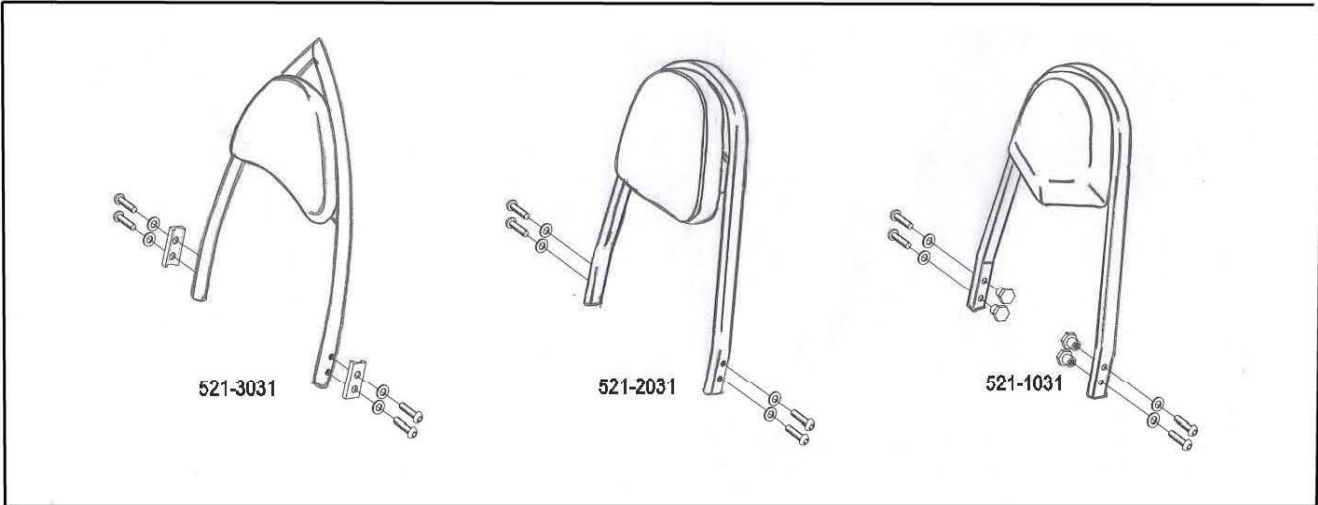

HIGHWAY HAWK
passion for chrome

Sissybar

Honda VT 750 C2

Art.no. 521-1031A

Components		
1	Side brackets	2x
2	Bolt M8 x 50	4x
3	Washer M8	4x
4	Spacer Ø14 x 9	2x
5	Spacer Ø14 x 11	2x

Model for Honda VT750 C2

This accessory should be mounted by a professional mechanic only.
 MotoLux International B.V. / Highway Hawk can not be held responsible for improper installation.

© Moto-Lux Specialties B.V.
 Barneveld - The Netherlands