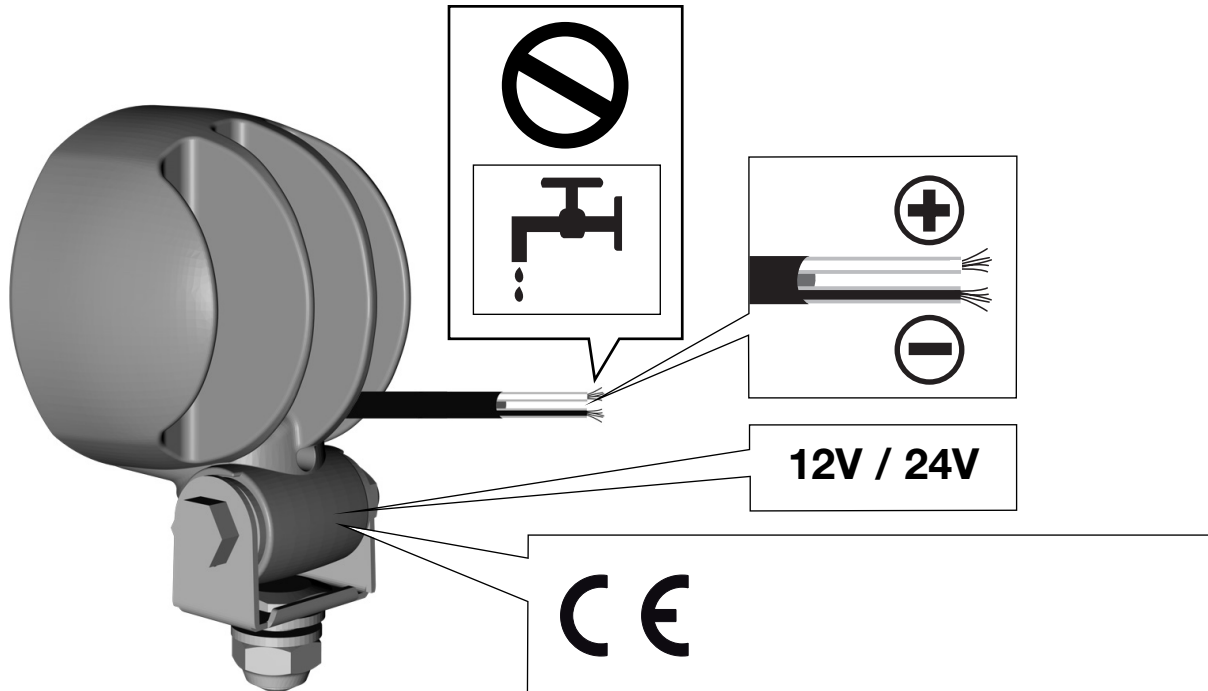

Surface-mounted worklamp

Module 70