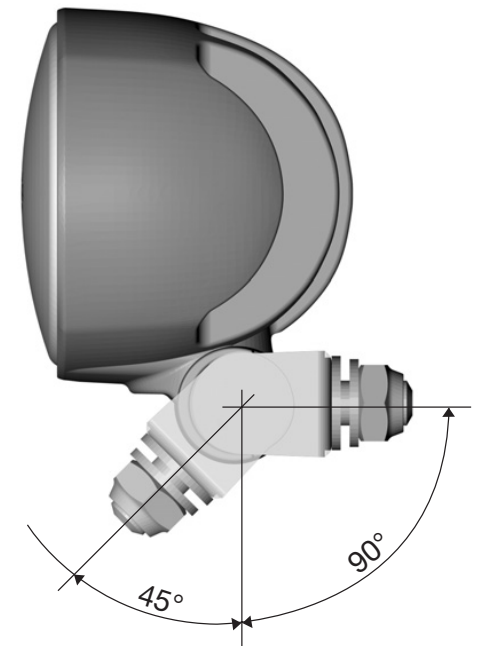

Surface-mounted worklamp

Module 70