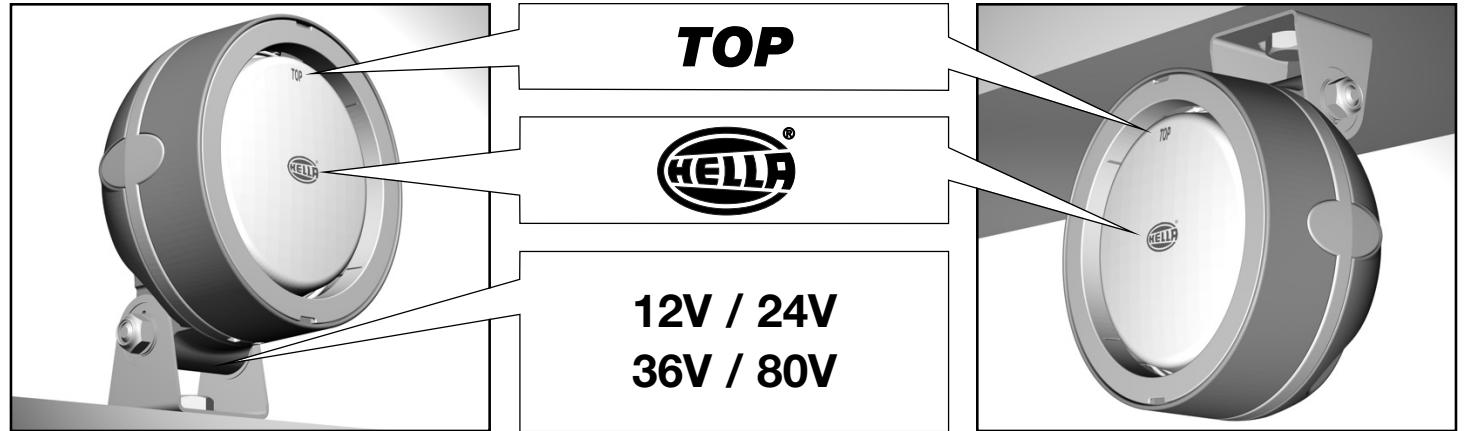

Admissible length of cable max. 10 m in accordance with ECE

**Operation of the light using alternating voltage or clocked direct voltage is not permitted!**

Surface-mounted worklamp

**Mega Beam**

Surface-mounted worklamp