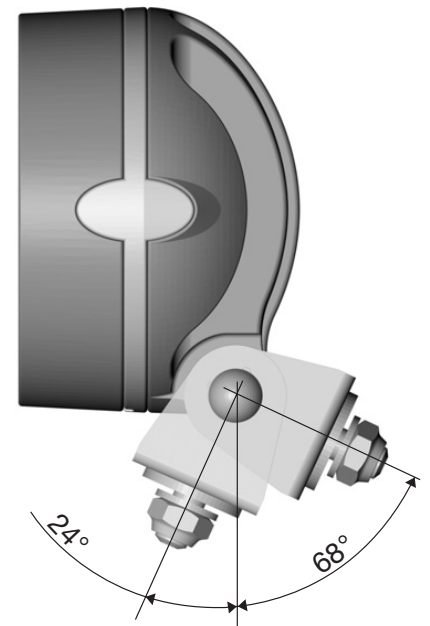

## ***Technical Data***

<b>Nominal voltage</b>	<b>Range of voltage</b>	<b>Input values</b>	<b>Admissible ambient temperature</b>	<b>Class of protection IP 6K 9K</b>
12V	9V – 30V	<700 mA <8,5 W	-40°C up to +50°C	(Protection against splash water and dust)
24V	9V – 30V	<400 mA <10,2 W		
48V	36V – 80V	<200 mA <9,6 W		
80V	36V – 80V	<200 mA <16 W		

Admissible length of cable max. 10 m in accordance with ECE

**Operation of the light using alternating voltage or clocked direct voltage is not permitted!**

Surface-mounted worklamp

**Mega Beam**

Surface-mounted worklamp