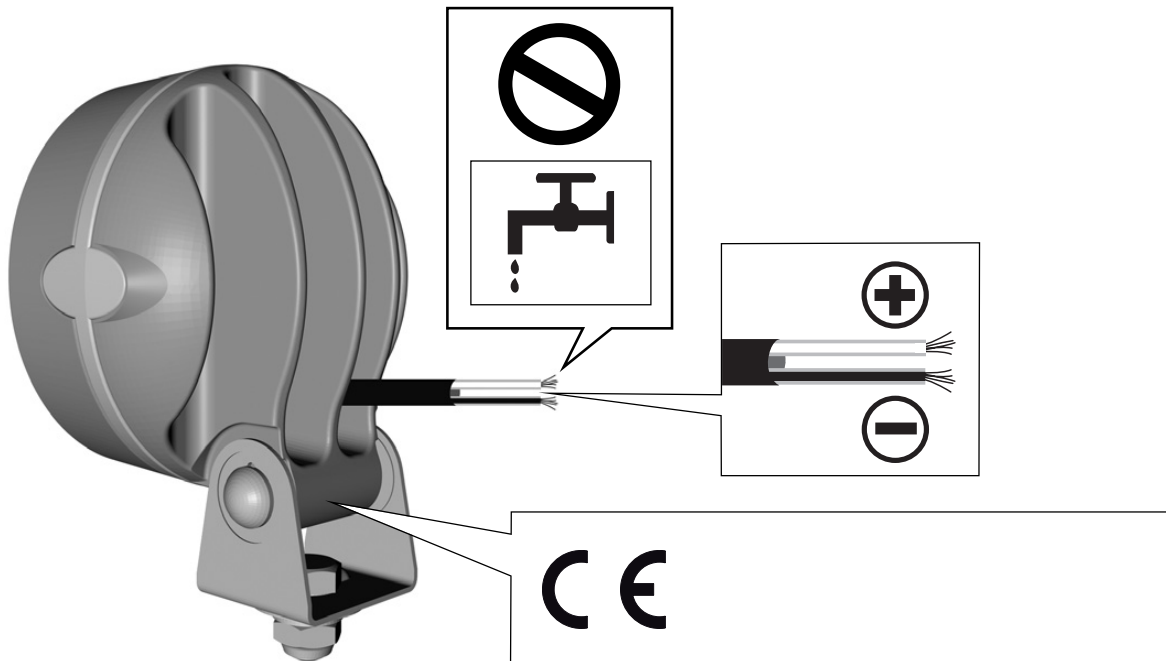

## ***Technical Data***

<b>Nominal voltage</b>	<b>Range of voltage</b>	<b>Input values</b>	<b>Admissible ambient temperature</b>	<b>Class of protection IP 6K 9K</b>
12V	9V – 30V	<700 mA <8,5 W	-40°C up to +50°C	(Protection against splash water and dust)
24V	9V – 30V	<400 mA <10,2 W		
48V	36V – 80V	<200 mA <9,6 W		
80V	36V – 80V	<200 mA <16 W		

Admissible length of cable max. 10 m in accordance with ECE

**Operation of the light using alternating voltage or clocked direct voltage is not permitted!**

Surface-mounted worklamp

**Mega Beam**

Surface-mounted worklamp