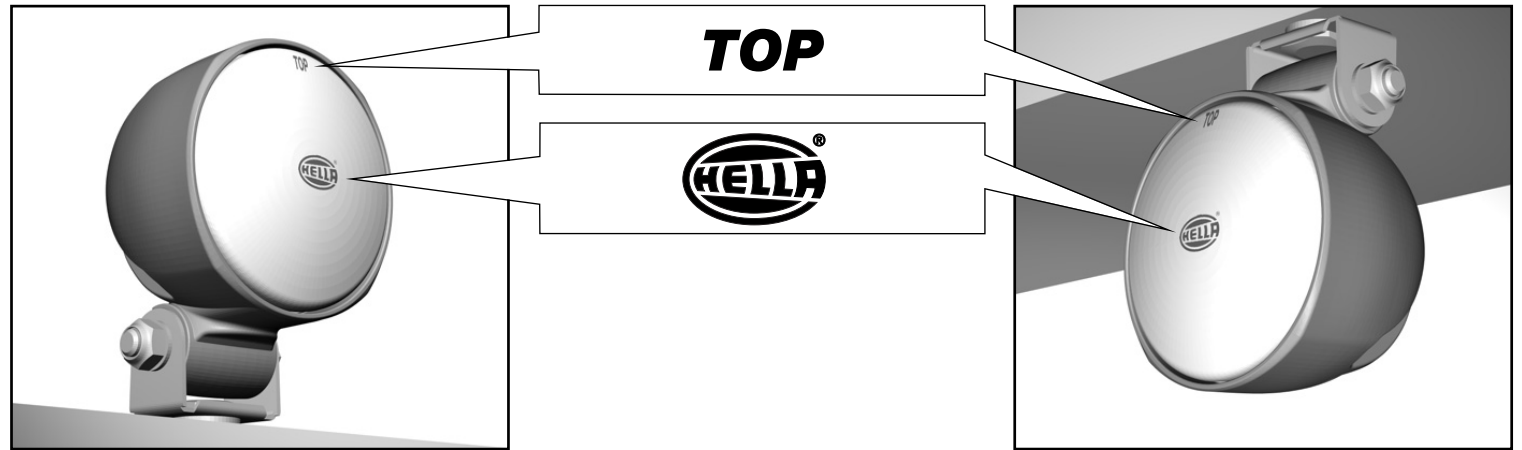

Surface-mounted worklamp

Module 70