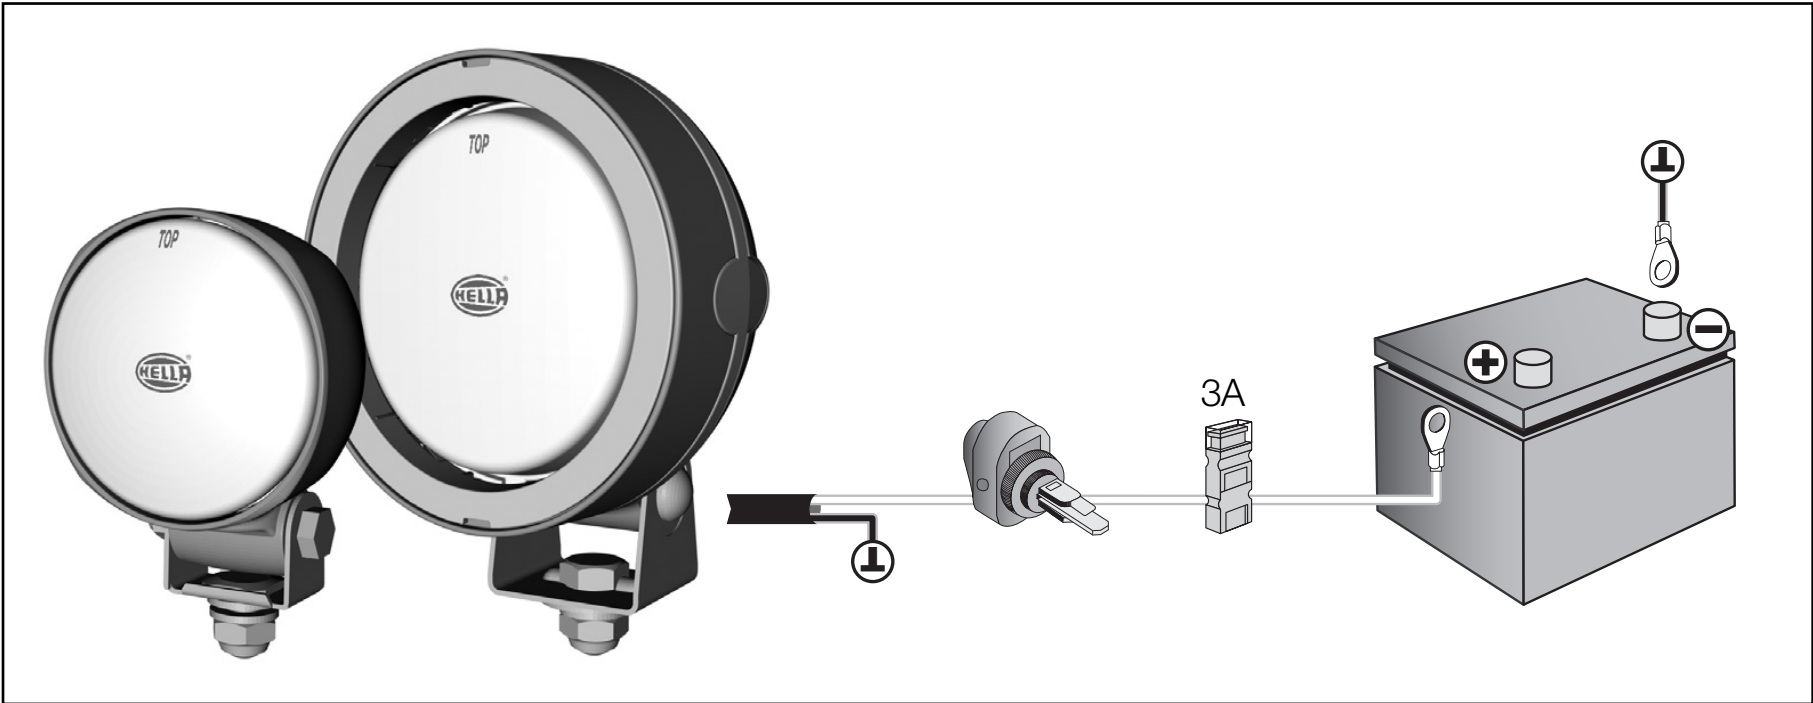

Electrical connection

460 879-09 02/09

Discover other off-road lights on our website.