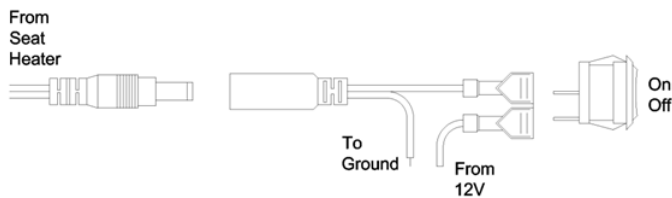

Instructions for Seat Heater Kit with On/Off Switch

Part Numbers: 211030

Items Required for Installation

- Drill with a 13/16" Bit

Heater Installation

Warning: This product is not for use with seats with covers bonded to the foam. The product is designed to be installed beneath a vinyl or leather seat cover. For specification questions, please contact the seat manufacturer directly.

1. Remove the seat from the machine.
2. Remove the staples from the back of the seat, so the vinyl or leather can be rolled back.
3. Choose the placement of the seat heater. Route the seat heater power wire to the bottom of the seat.
Note: Removing foam and drilling a hole through the bottom of the seat may make installation easier.
4. Remove the paper backing from the heater and place in position. Make sure to press down on the heater to insure a good adhesion between the seat and the seat heater. Avoid creating any wrinkles.
5. Remove the paper backing from the foam and place over the heater. Make sure the foam covers the heater completely.
6. Pull the seat cover back over the seat heater and re-staple the cover.

Switch Installation

1. Disconnect the battery leads.
2. Drill a 13/16" hole in the chosen location for the on/off switch.
3. Connect wires as shown in the figure.
4. Clip the high/low switch into the hole.
Note: Placing the high/low switch in a vertical orientation is preferred, in order for water to properly drain from inside the high/low switch.