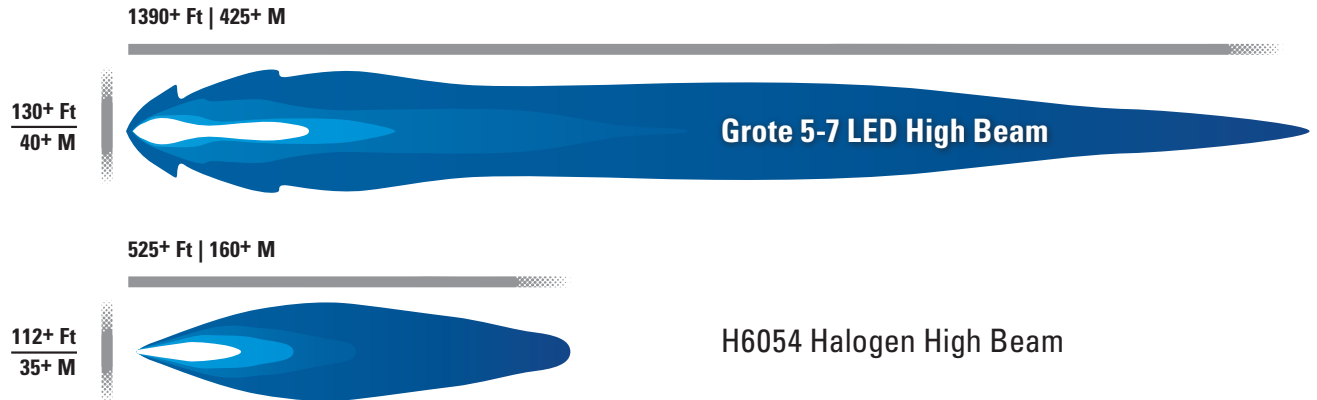

Grote 5-7 Sealed Beam Replacement LED Headlamp

Product Information Sheet

FORWARD LIGHTING

PRODUCT SPECIFICATIONS

MATERIALS

Weight: 2.5 lbs

Housing Material: Die Cast Aluminum, Black Powder Coated Finish

Lens Material: Polycarbonate, Hard Coated UV resistant finish

OPTICS

Light Output (Instant On Lumens | Effective Lumens):
Low Beam (374 | 361). High Beam (968 | 886)

Lamp Efficacy (Effective lumens/ Watt):
Low Beam, 17 Lm/W. High Beam 27 Lm/W

Optical Package: Metalized Reflector, Clear Lens

Part Number	Connector	Operating Voltage (V)	Amperage (A)
90951-5	AUTOMOTIVE H4	12V	LOW 1.59 A, HIGH 2.54 A

Grote 5-7 Sealed Beam Replacement LED Headlamp

Product Information Sheet

FORWARD LIGHTING

HIGH BEAM COMPARISON