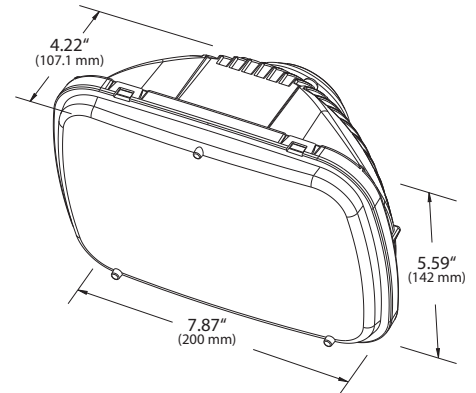

LOW BEAM COMPARISON

Learn more about headlights on our website.