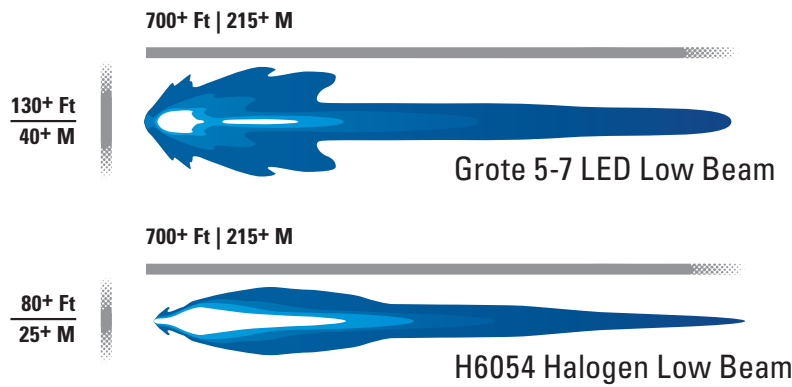

LOW BEAM COMPARISON

Learn more about headlights on our website.