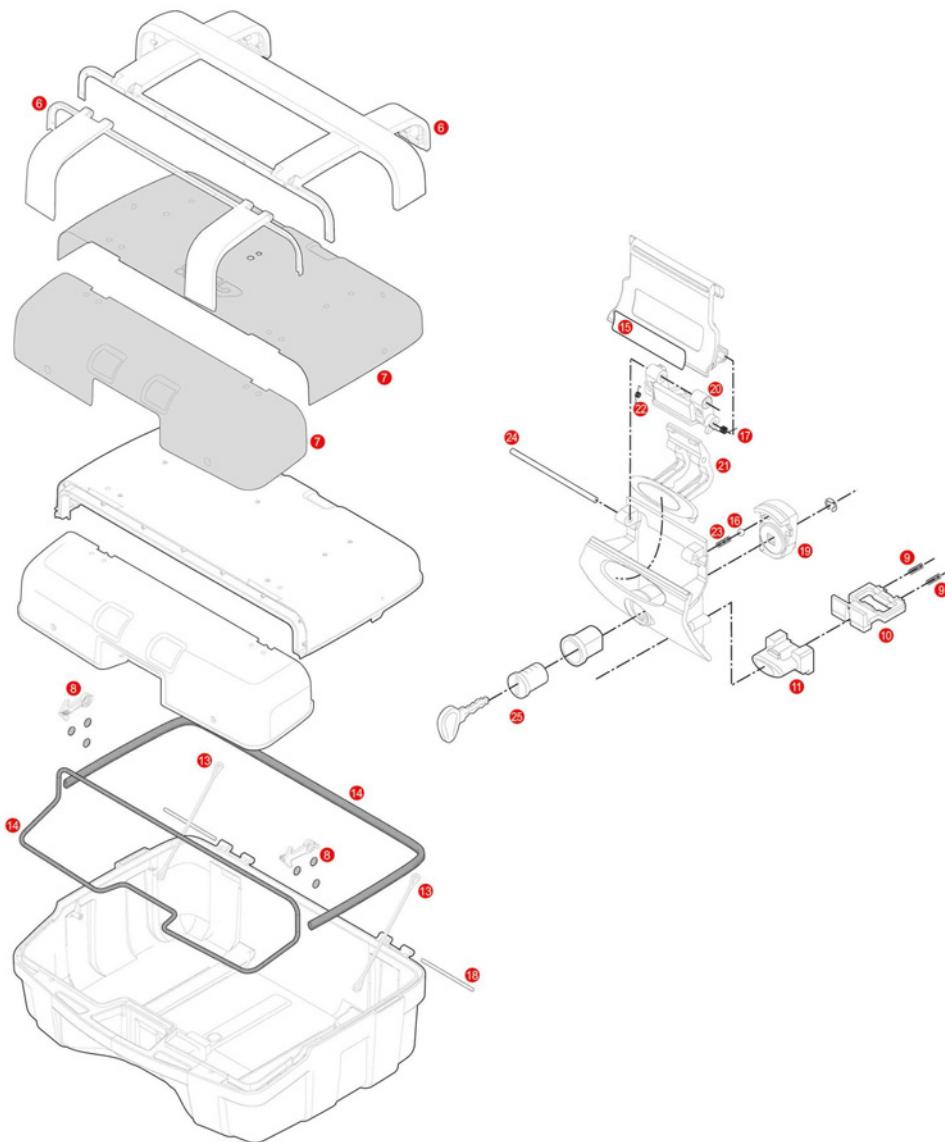

**TRK46N / TRK33N / TRK46B / TRK33B TREKKER**

	<b>Z2073CNM</b>	TRK33N / TRK46N top-shell
	<b>Z2073CBM</b>	TRK33B / TRK46B Trekker Black Line assembled Top Shell
	<b>Z2061FNM</b>	TRK46N bottom-shell black
	<b>Z2062FNM</b>	TRK33N bottom-shell black
	<b>Z641N46M</b>	Hinge stop (for top-case TRK46N)
	<b>Z641N33M</b>	Hinge stop (for top-case TRK33N)
6	<b>Z2063R</b>	Black metal plate cover/cap and open lids
7	<b>Z2070OXR</b>	Aluminium cover with anodizing cover/cap and open lids
	<b>Z2070NR</b>	Aluminium cover black painted, with cover/cap and open lids, for TRK33B / TRK46B Black Line
8	<b>Z2067R</b>	Double anchor with black washer
9	<b>Z109</b>	Long bolt springs
10	<b>Z106</b>	Bolt
11	<b>Z645CR</b>	Opening push button chromed
	<b>Z2106R</b>	Elastic belt

13	<b>Z115R</b>	Stop bag opening yarn, 2 pcs.
14	<b>Z2072R</b>	Trim
15	<b>Z409R</b>	Name holder, 1 pcs.
16	<b>Z630</b>	Steel spheres D. 6
17	<b>Z632R</b>	Steel torsion spring
	<b>Z590R</b>	Pin. Medium, 2 pcs.
19	<b>Z640R</b>	Plate below lock for standard key
	<b>Z4513R</b>	Plate below lock for Security Lock key
20	<b>Z643NR</b>	Lock set element black
21	<b>Z644NR</b>	Opening push button black
	<b>Z647R</b>	Torsion spring, 1 pcs.
23	<b>Z648</b>	Cylinder spring
24	<b>Z721R</b>	Pin. D. 04x85 mm
25	<b>SL101</b>	Security lock set including cylinder, 2 keys, bush and under lock platelets
	<b>Z2701KITR</b>	Additional zipper kit, side and external