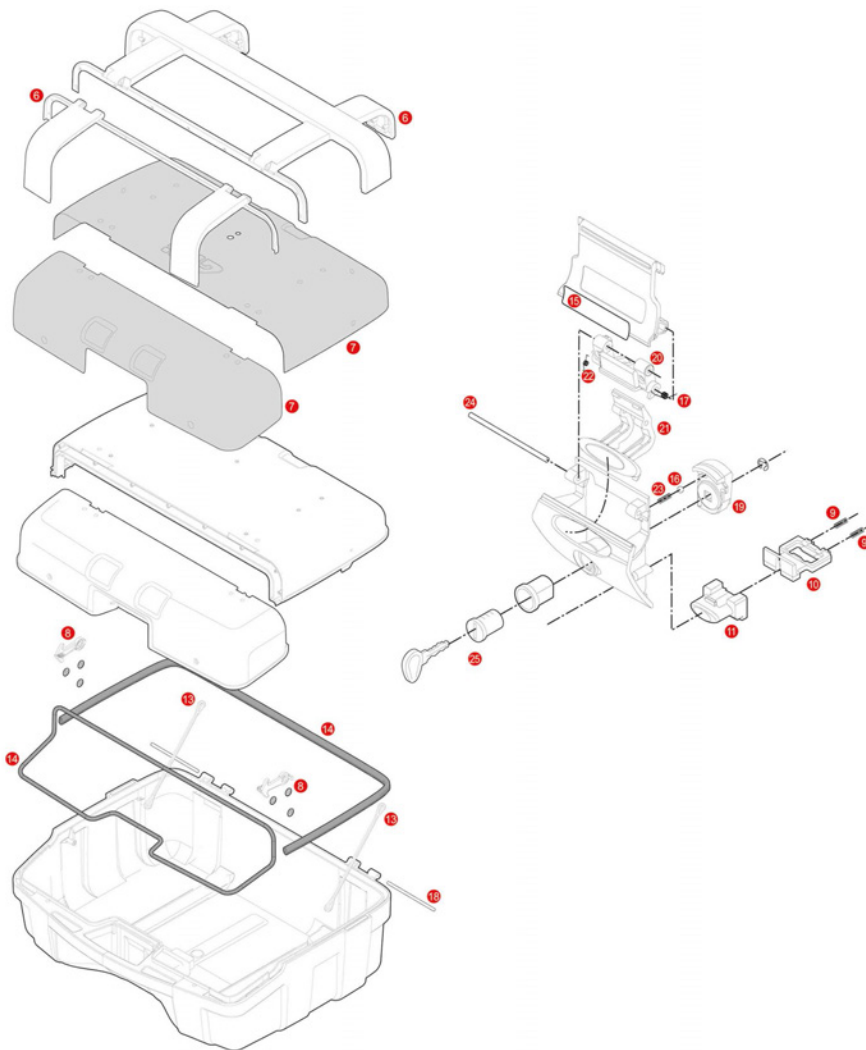

TRK46N / TRK33N / TRK46B / TRK33B TREKKER

	Z2073CNM	TRK33N / TRK46N top-shell
	Z2073CBM	TRK33B / TRK46B Trekker Black Line assembled Top Shell
	Z2061FNM	TRK46N bottom-shell black
	Z2062FNM	TRK33N bottom-shell black
	Z641N46M	Hinge stop (for top-case TRK46N)
	Z641N33M	Hinge stop (for top-case TRK33N)
6	Z2063R	Black metal plate cover/cap and open lids
7	Z2070OXR	Aluminium cover with anodizing cover/cap and open lids
	Z2070NR	Aluminium cover black painted, with cover/cap and open lids, for TRK33B / TRK46B Black Line
8	Z2067R	Double anchor with black washer
9	Z109	Long bolt springs
10	Z106	Bolt
11	Z645CR	Opening push button chromed
	Z2106R	Elastic belt

13	Z115R	Stop bag opening yarn, 2 pcs.
14	Z2072R	Trim
15	Z409R	Name holder, 1 pcs.
16	Z630	Steel spheres D. 6
17	Z632R	Steel torsion spring
	Z590R	Pin. Medium, 2 pcs.
19	Z640R	Plate below lock for standard key
	Z4513R	Plate below lock for Security Lock key
20	Z643NR	Lock set element black
21	Z644NR	Opening push button black
	Z647R	Torsion spring, 1 pcs.
23	Z648	Cylinder spring
24	Z721R	Pin. D. 04x85 mm
25	SL101	Security lock set including cylinder, 2 keys, bush and under lock platelets
	Z2701KITR	Additional zipper kit, side and external