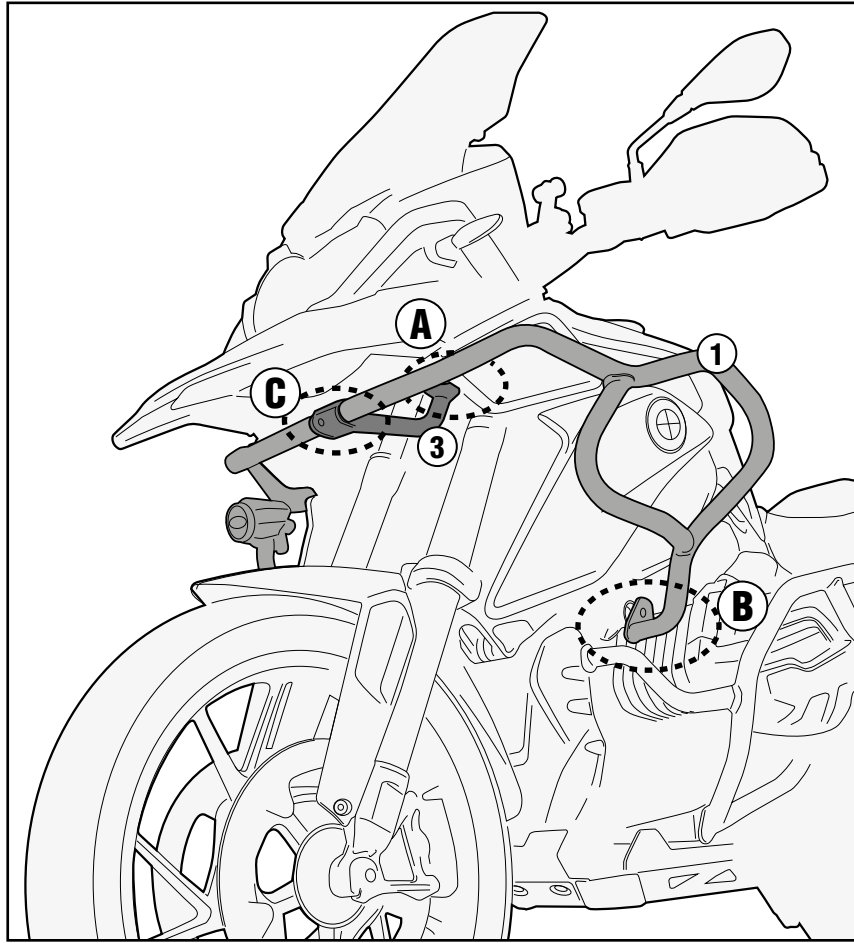

TNH51240X - KNH51240X

SPECIFIC ENGINE GUARD

BMW

R1200GS

(2017)