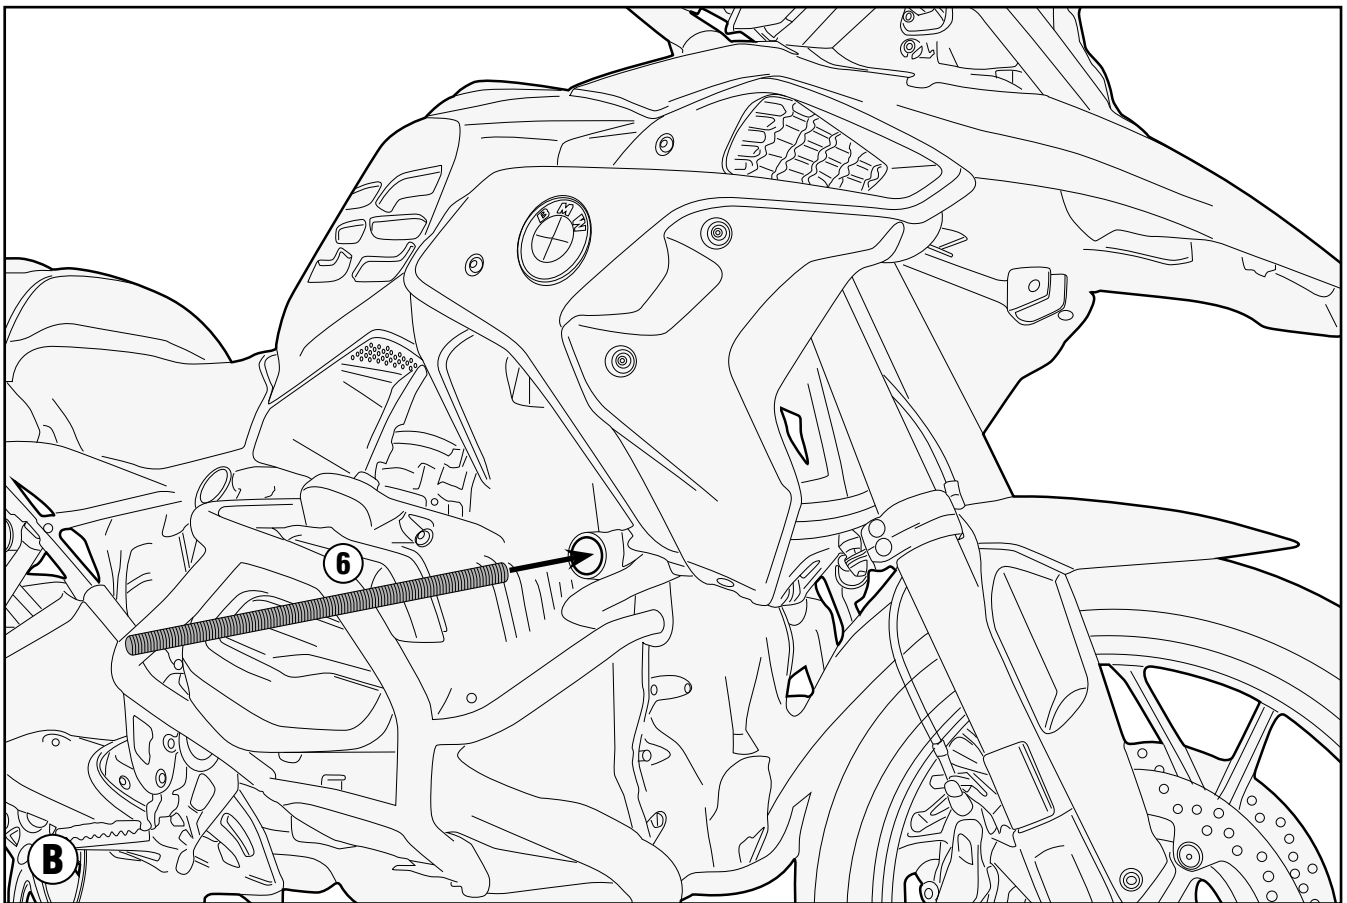

TNH51240X - KNH51240X

SPECIFIC ENGINE GUARD

BMW

R1200GS

(2017)