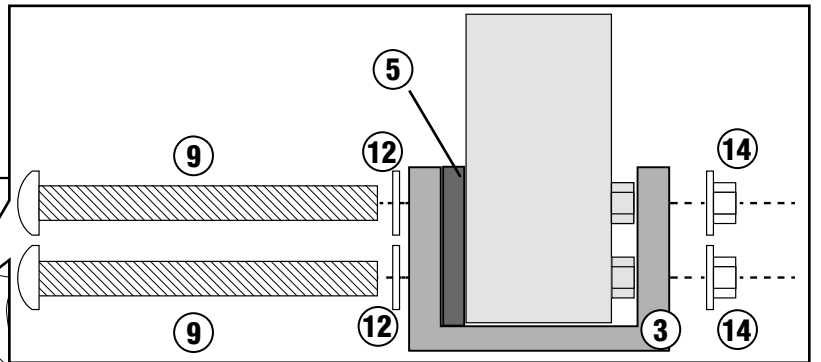

TNH51240X - KNH51240X

SPECIFIC ENGINE GUARD

BMW

R1200GS

(2017)