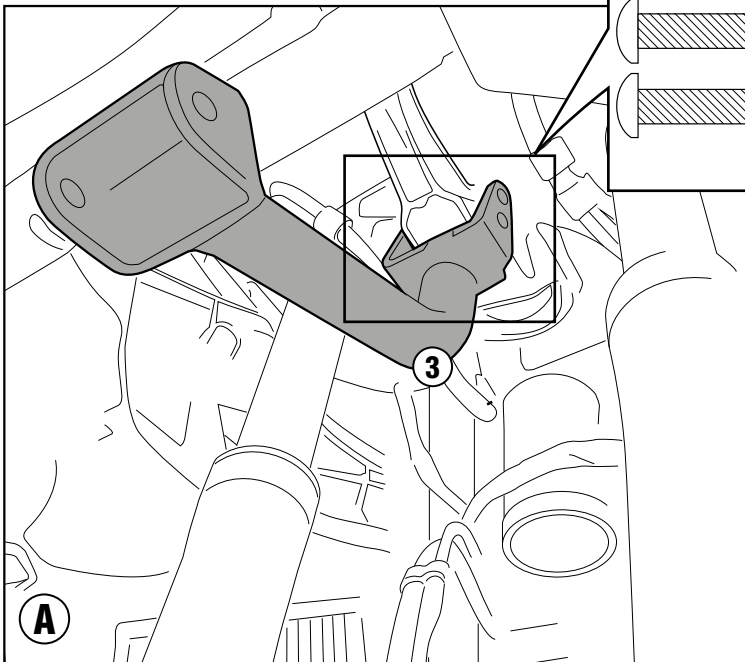

TNH51240X - KNH51240X

SPECIFIC ENGINE GUARD

BMW

R1200GS

(2017)