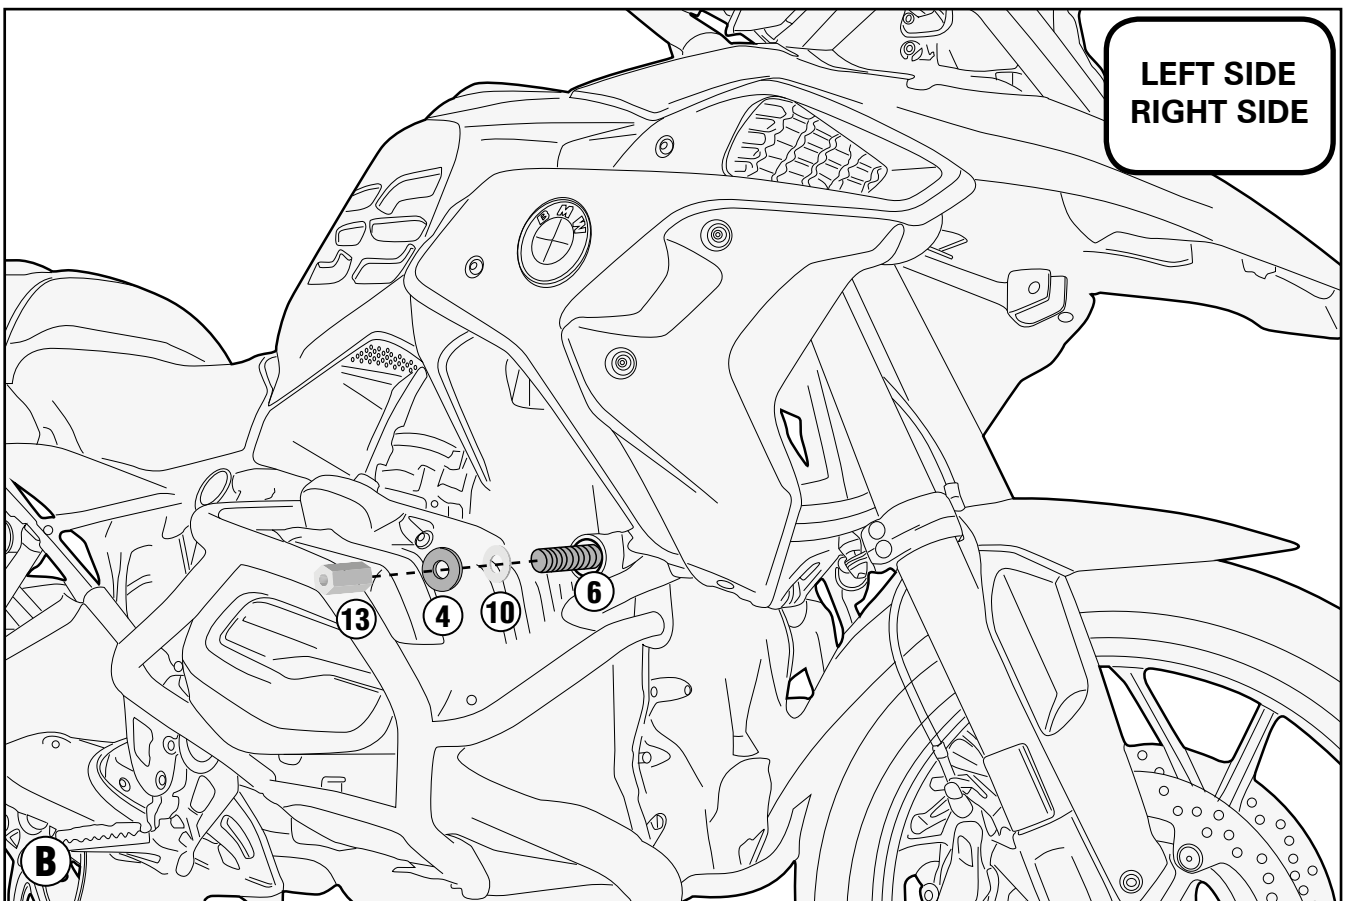

TNH51240X - KNH51240X

SPECIFIC ENGINE GUARD

BMW

R1200GS

(2017)