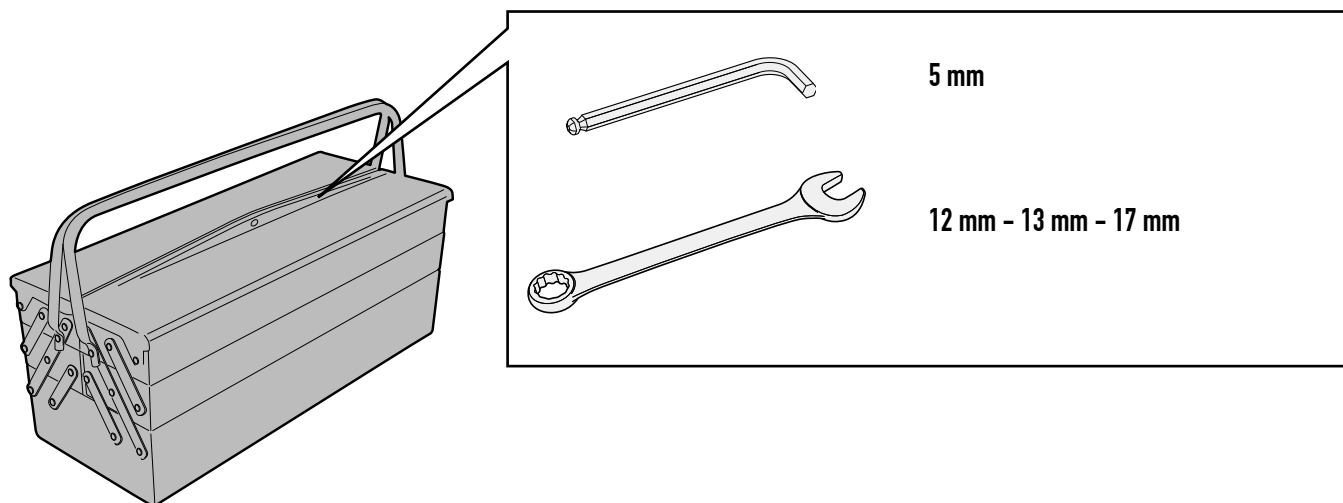

TNH51240X - KNH51240X

SPECIFIC ENGINE GUARD

BMW

R1200GS

(2017)

N°	Description	Features	Code	Quantity	
11	Washer	Ø10	10RON	2	
12	Washer		814RON	2	
13	Support		V882	2	
14	Bolt	Dado Autobloccante Flangiato M8	8DADIFN	2	