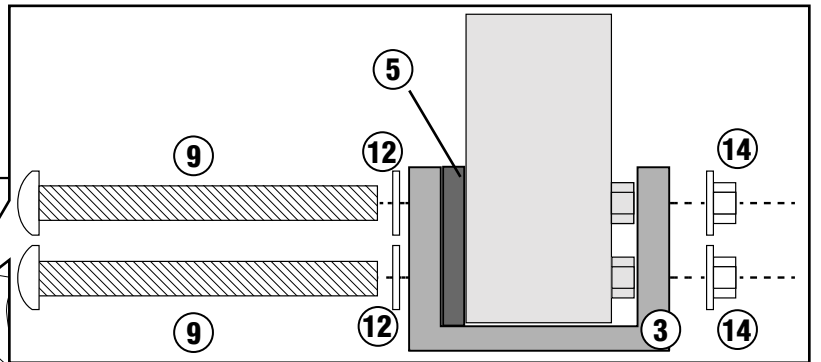

TNH5124 - KNH5124

SPECIFIC ENGINE GUARD

BMW

R1200GS

(2017)