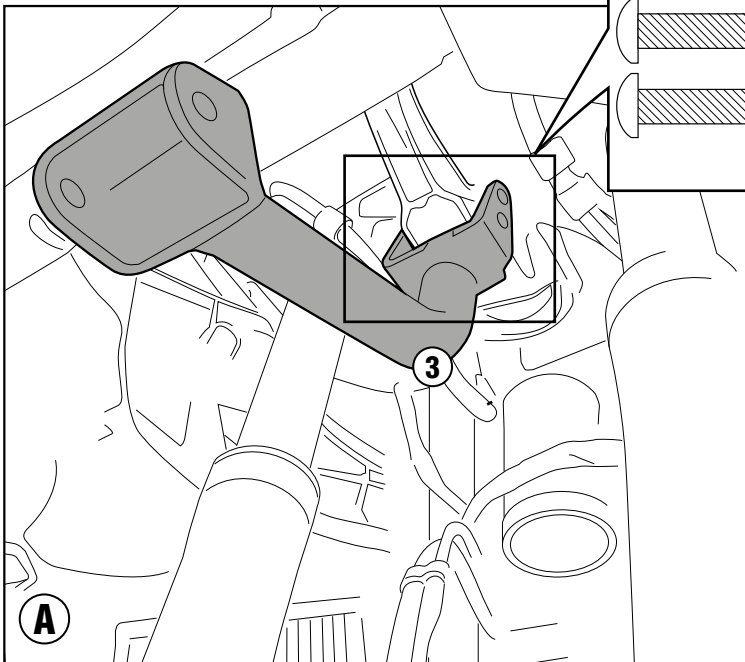

TNH5124 - KNH5124

SPECIFIC ENGINE GUARD

BMW

R1200GS

(2017)