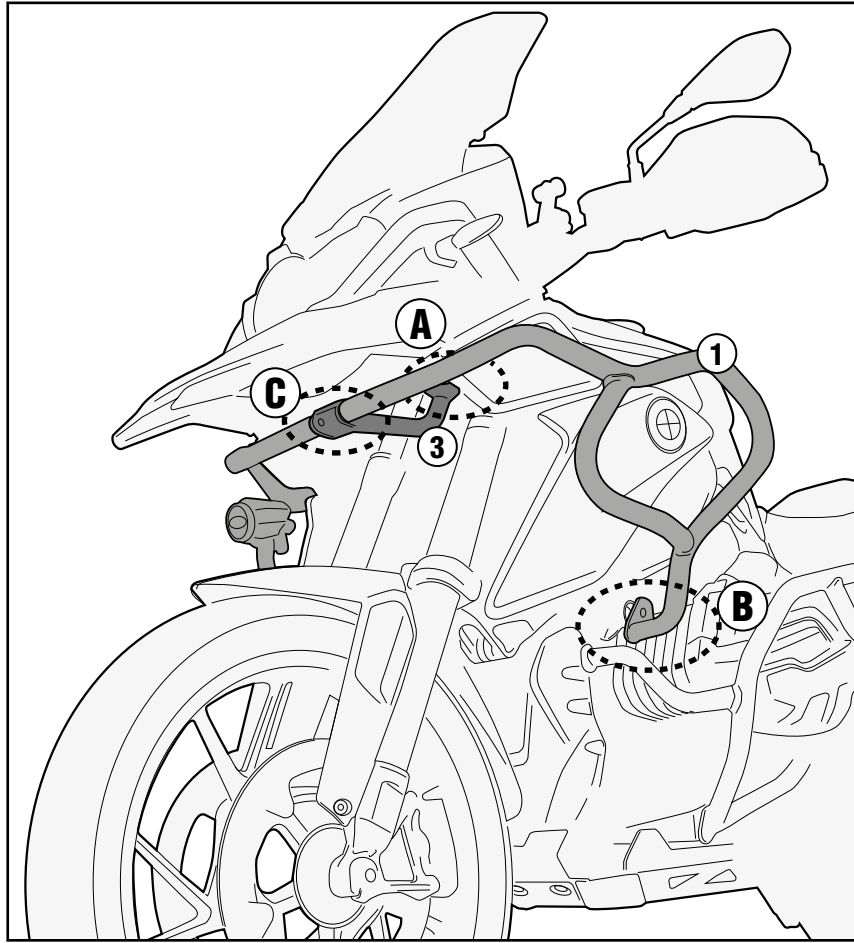

TNH5124 - KNH5124

SPECIFIC ENGINE GUARD

BMW

R1200GS

(2017)