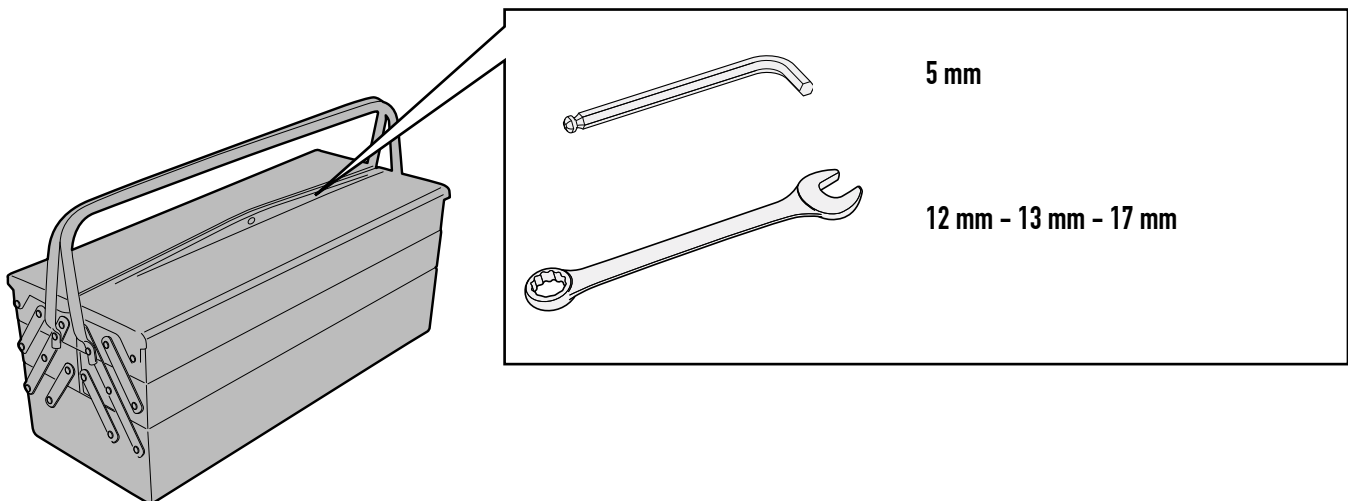

TNH5124 - KNH5124

SPECIFIC ENGINE GUARD

BMW

R1200GS

(2017)

N°	Description	Features	Code	Quantity	
11	Washer	Ø10	10RON	2	
12	Washer	-	814RON	2	
13	Support	-	V882	2	
14	Bolt	Dado Autobloccante Flangiato M8	8DADIFN	2	