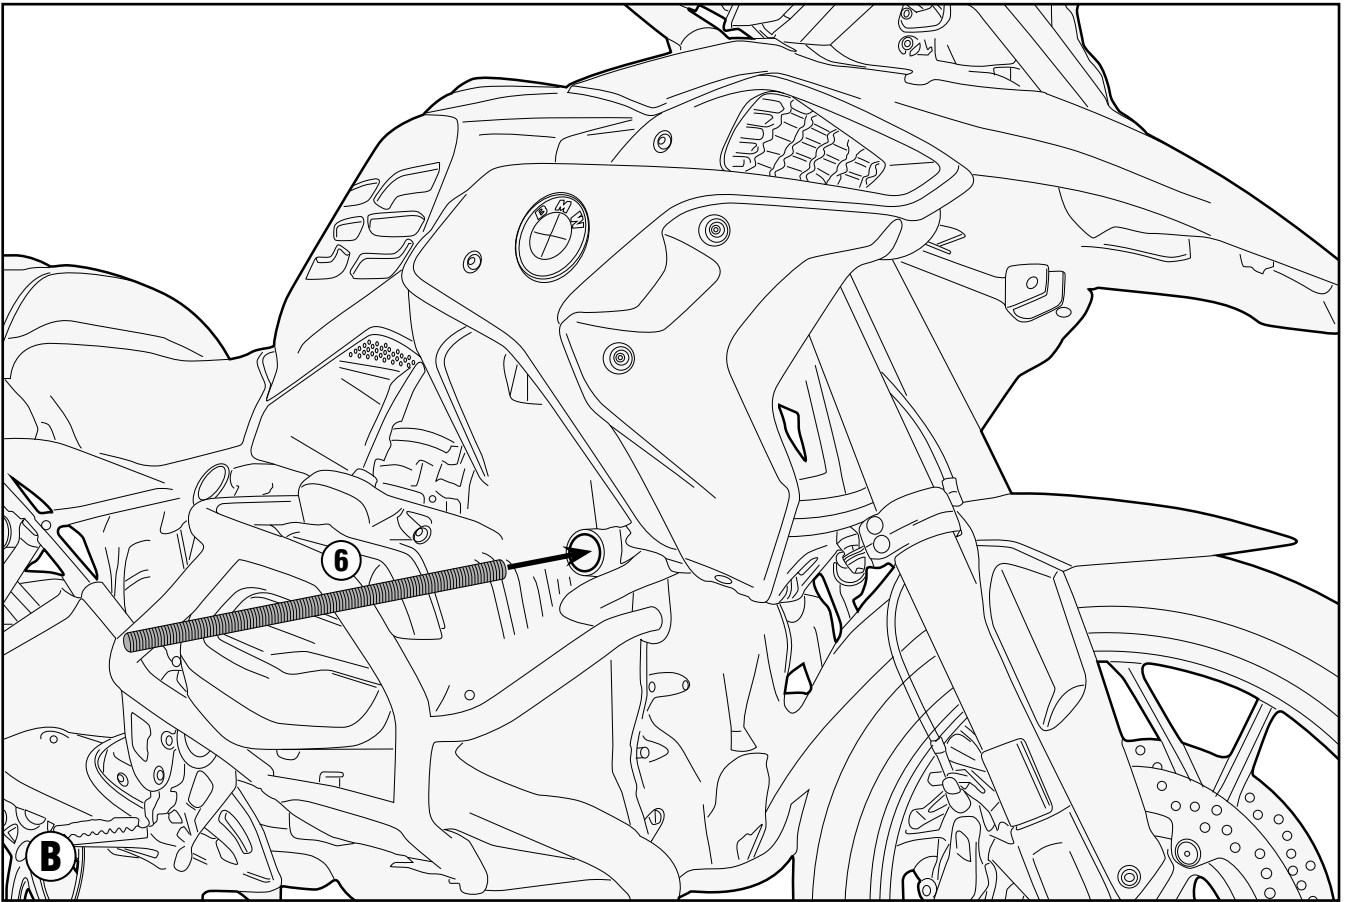

TNH5124 - KNH5124

SPECIFIC ENGINE GUARD

BMW

R1200GS

(2017)