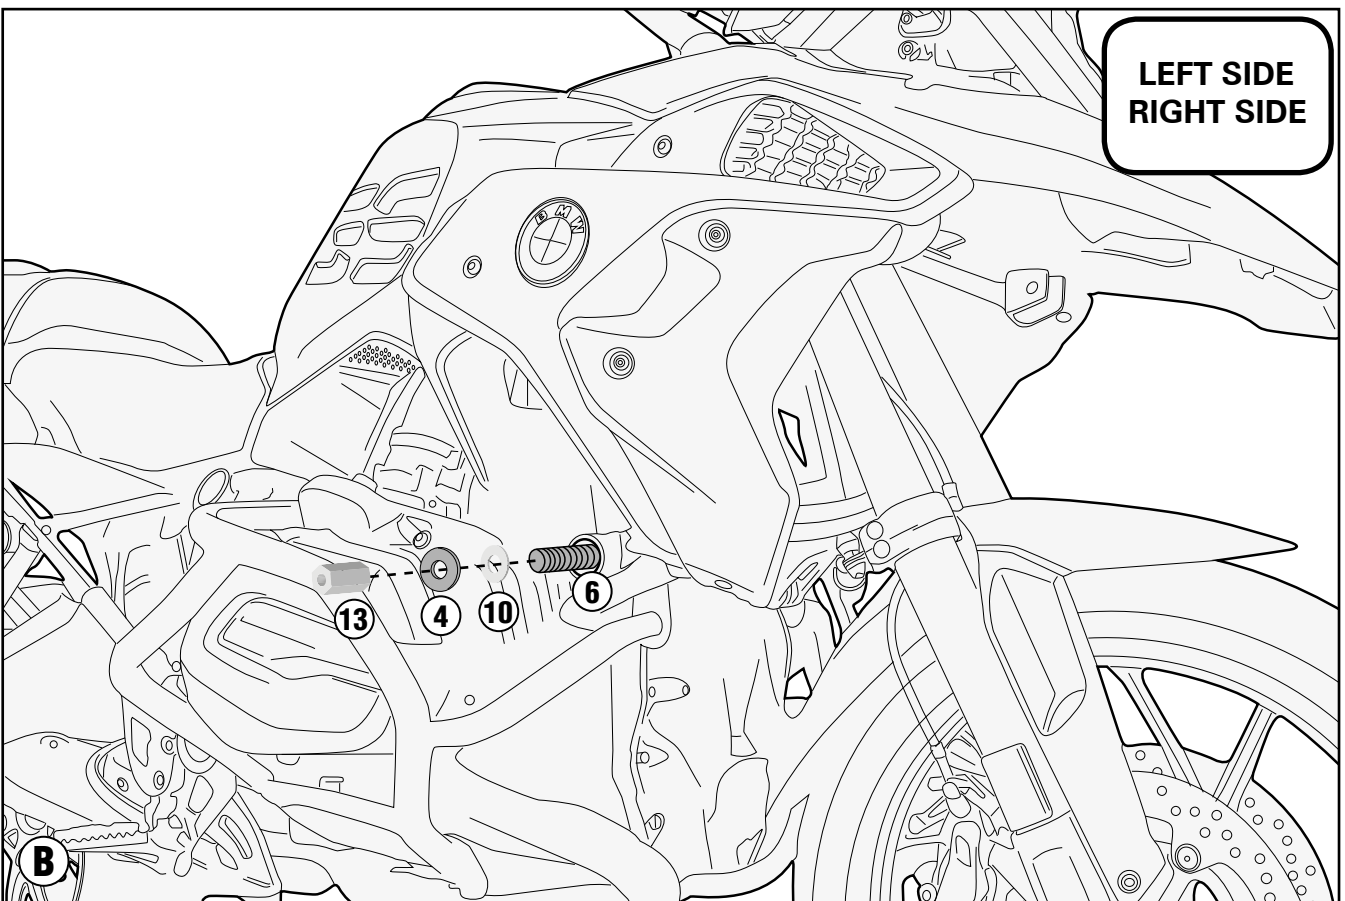

TNH5124 - KNH5124

SPECIFIC ENGINE GUARD

BMW

R1200GS

(2017)