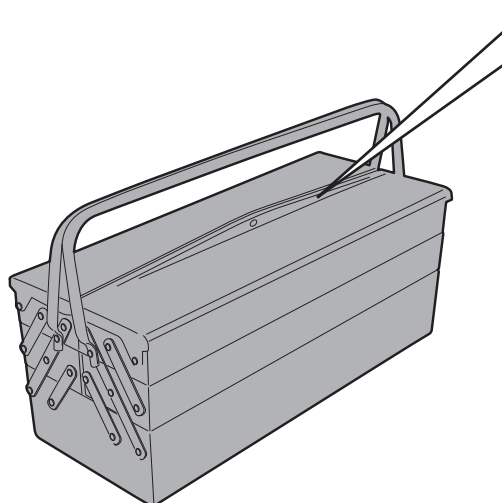

TNH51140X - KNH51140X

SPECIFIC ENGINE GUARD

BMW

R1200GS

(2013 - 2014)

N°	Description	Features	Code	Quantity	
1	Engine Guard	-	-	2 (Dx;Sx)	
2	Support	-	-	1	
3	Screw	TCEI M10x30 INOX Passo 1,50	1030TCEX	2	
4	Screw	TECF M8x20	820TECF	2	
5	Screw	TBEI M6x65	670TBEI	2	
6	Expanding Tube Insert	Ø33x22 Foro 28mm	LT0979	2	
7	Spacer	Ø29.5/Ø26.5 Foro M10 passo 1,5	V866	2	
8	Washer	Ø10 INOX	10RONX	2	
9	Washer	Ø8 Foro 6mm	618RON	4	
10	Bolt	Dado Auto Bloccante Flangiato Ribassato M6	6DADIABFN	2	
11	Screw	TBEI M8x70	870TBEI	2	
12	Washer	Ø8	805RONX	2	
13	Bolt	Auto Bloccante Flangiato Ribassato M8	8DADIFN	2	
14	Support	-	GL2712V	1	

TNH51140X - KNH51140X

SPECIFIC ENGINE GUARD

BMW

R1200GS

(2013 - 2014)

4 mm - 5 mm - 8 mm

10 mm - 12 mm - 13 mm

TNH51140X - KNH51140X