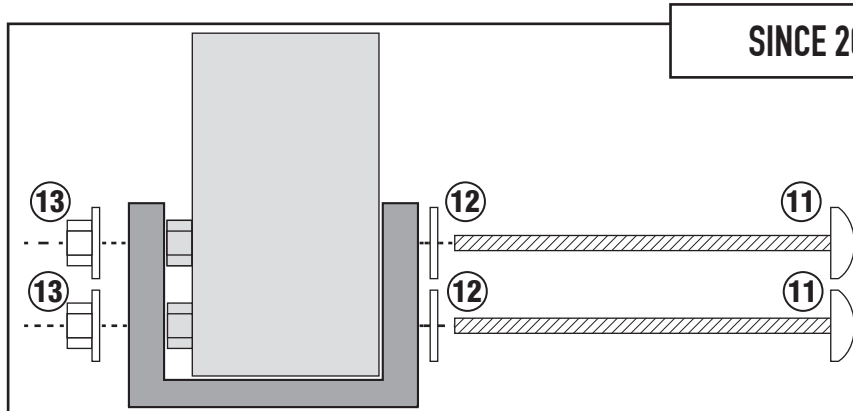

TNH51140X - KNH51140X

SPECIFIC ENGINE GUARD

BMW

R1200GS

(2013 - 2014)