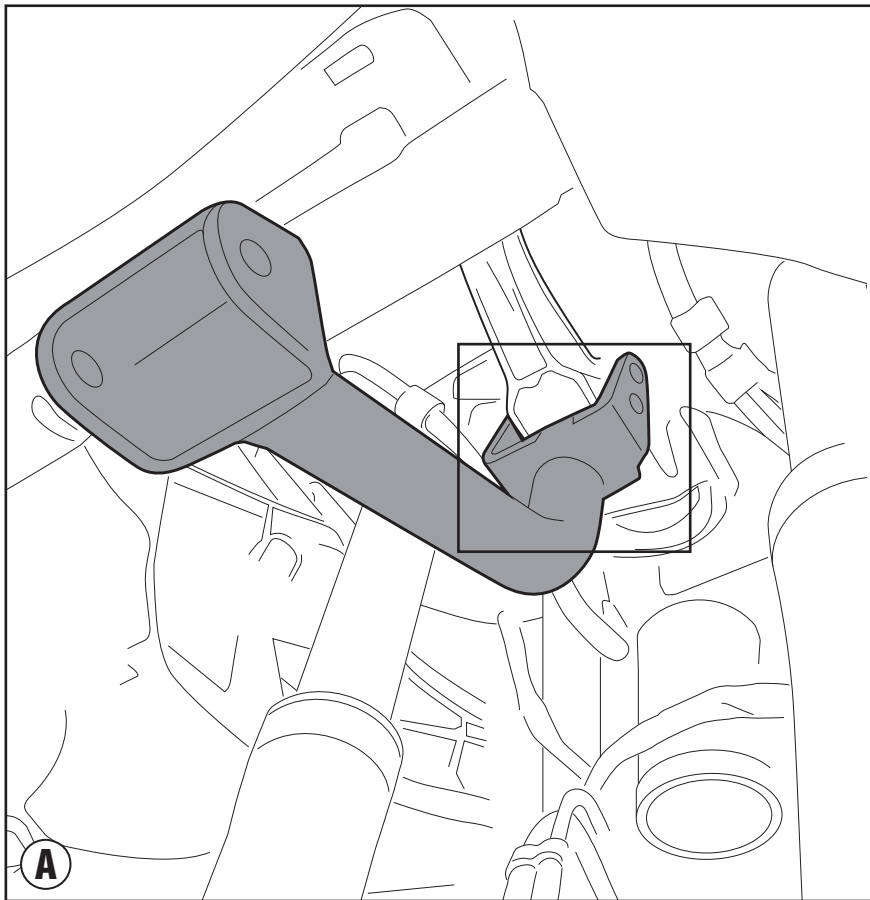

TNH51140X - KNH51140X

SPECIFIC ENGINE GUARD

BMW

R1200GS

(2013 - 2014)