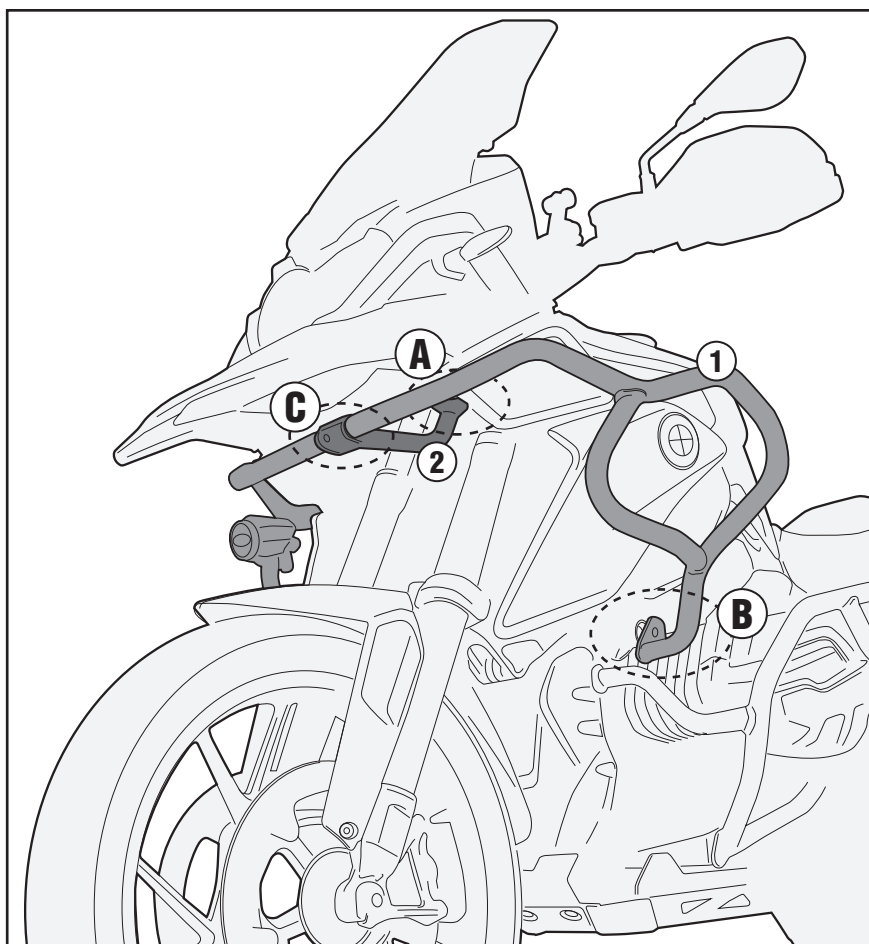

TNH51140X - KNH51140X

SPECIFIC ENGINE GUARD

BMW

R1200GS

(2013 - 2014)

N°	Description	Features	Code	Quantity	
1	Engine Guard	-	-	2 (Dx;Sx)	
2	Support	-	-	1	
3	Screw	TCEI M10x30 INOX Passo 1,50	1030TCEX	2	
4	Screw	TECF M8x20	820TECF	2	
5	Screw	TBEI M6x65	670TBEI	2	
6	Expanding Tube Insert	Ø33x22 Foro 28mm	LT0979	2	
7	Spacer	Ø29.5/Ø26.5 Foro M10 passo 1,5	V866	2	
8	Washer	Ø10 INOX	10RONX	2	
9	Washer	Ø8 Foro 6mm	618RON	4	
10	Bolt	Dado Auto Bloccante Flangiato Ribassato M6	6DADIABFN	2	
11	Screw	TBEI M8x70	870TBEI	2	
12	Washer	Ø8	805RONX	2	
13	Bolt	Auto Bloccante Flangiato Ribassato M8	8DADIFN	2	
14	Support	-	GL2712V	1	

TNH51140X - KNH51140X

SPECIFIC ENGINE GUARD

BMW

R1200GS

(2013 - 2014)

4 mm - 5 mm - 8 mm

10 mm - 12 mm - 13 mm

TNH51140X - KNH51140X