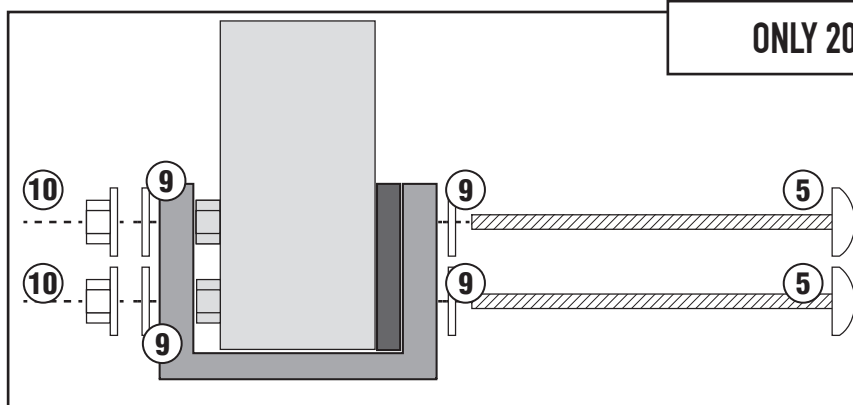

TNH51140X - KNH51140X

SPECIFIC ENGINE GUARD

BMW

R1200GS

(2013 - 2014)