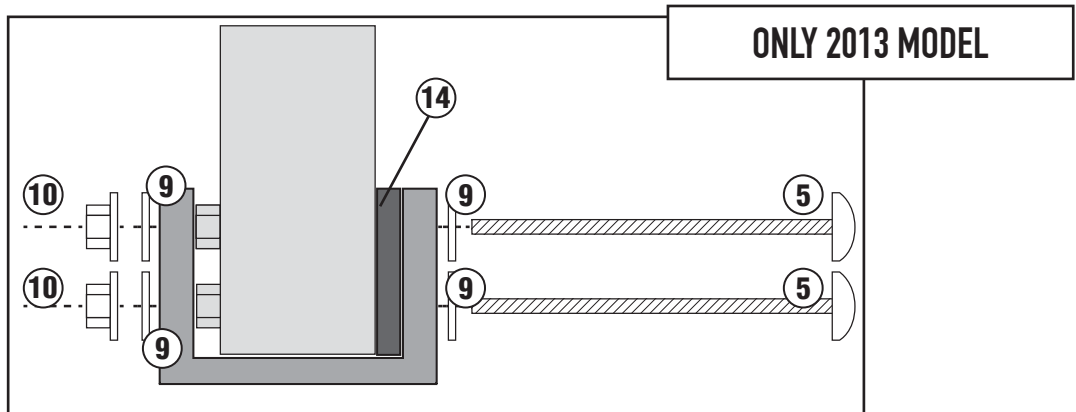

TNH5114 - KNH5114

SPECIFIC ENGINE GUARD

BMW R1200GS (2013 - 2016)