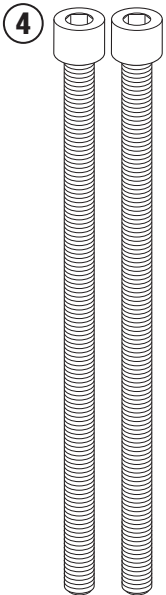

TNH51120X - KNH51120X

SPECIFIC ENGINE GUARD

BMW R1200GS ADVENTURE (2014)

N°	Description	Features	Code	Quantity
1	Engine Guard	-	-	2 (Dx;Sx)
2	Support	Sp. 1,5mm	GL2630	2
3	Support	Sp. 1,5mm	GL2631	2
4	Screw	TCEI M8x120	8120TCE	2
5	Screw	TEF M10x30 INOX Passo 1,50	1030TEF	2
6	Screw	TBEI M6x35 INOX	635TBEIX	4
7	Fisher	-	LT0979	2
8	Spacer	-	V866	2
9	Bolt	Dado M6 Auto Bloccante INOX	6DADIBX	4
10	Tapp	-	Z2185	2

TNH51120X - KNH51120X

SPECIFIC ENGINE GUARD

BMW R1200GS ADVENTURE (2014)

4mm

10 mm - 12mm - 17mm

TNH51120X - KNH51120X

SPECIFIC ENGINE GUARD

BMW R1200GS ADVENTURE (2014)

TNH51120X - KNH51120X

SPECIFIC ENGINE GUARD

BMW R1200GS ADVENTURE (2014)

B

C