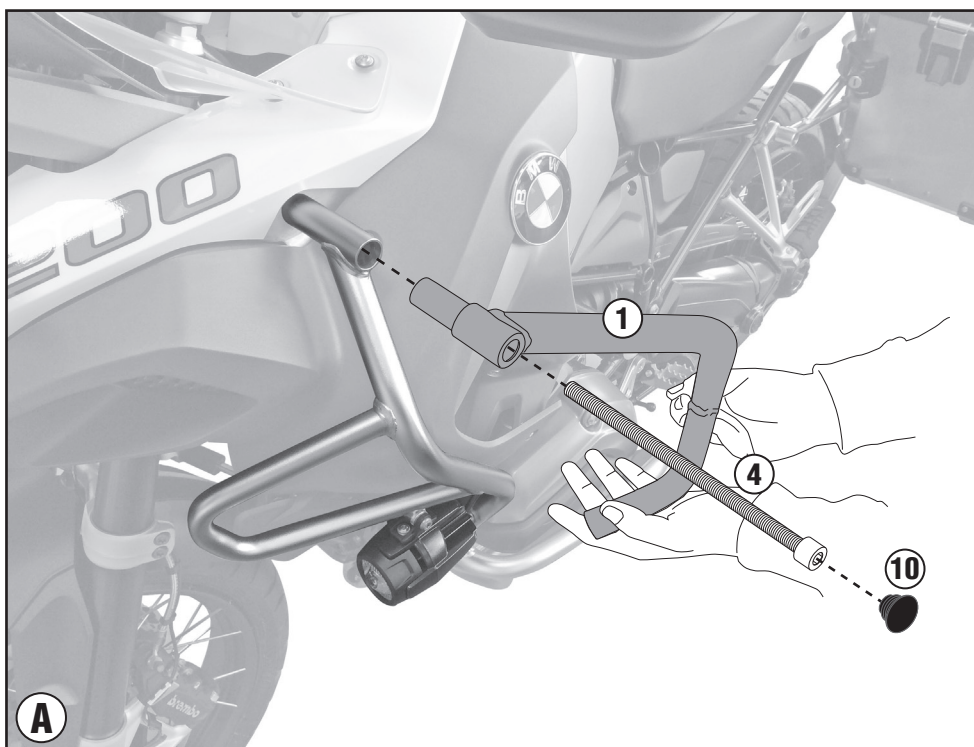

TNH51120X - KNH51120X

SPECIFIC ENGINE GUARD

BMW R1200GS ADVENTURE (2014)

N°	Description	Features	Code	Quantity
1	Engine Guard	-	-	2 (Dx;Sx)
2	Support	Sp. 1,5mm	GL2630	2
3	Support	Sp. 1,5mm	GL2631	2
4	Screw	TCEI M8x120	8120TCE	2
5	Screw	TEF M10x30 INOX Passo 1,50	1030TEF	2
6	Screw	TBEI M6x35 INOX	635TBEIX	4
7	Fisher	-	LT0979	2
8	Spacer	-	V866	2
9	Bolt	Dado M6 Auto Bloccante INOX	6DADIBX	4
10	Tapp	-	Z2185	2

TNH51120X - KNH51120X

SPECIFIC ENGINE GUARD

BMW R1200GS ADVENTURE (2014)

4mm

10 mm - 12mm - 17mm

TNH51120X - KNH51120X

SPECIFIC ENGINE GUARD

BMW R1200GS ADVENTURE (2014)