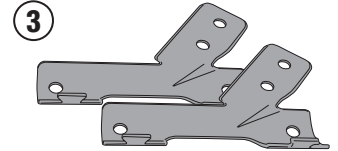

TNH51120X - KNH51120X

SPECIFIC ENGINE GUARD

BMW R1200GS ADVENTURE (2014)

N°	Description	Features	Code	Quantity
1	Engine Guard	-	-	2 (Dx;Sx)
2	Support	Sp. 1,5mm	GL2630	2
3	Support	Sp. 1,5mm	GL2631	2
4	Screw	TCEI M8x120	8120TCE	2
5	Screw	TEF M10x30 INOX Passo 1,50	1030TEF	2
6	Screw	TBEI M6x35 INOX	635TBEIX	4
7	Fisher	-	LT0979	2
8	Spacer	-	V866	2
9	Bolt	Dado M6 Auto Bloccante INOX	6DADIBX	4
10	Tapp	-	Z2185	2

TNH51120X - KNH51120X

SPECIFIC ENGINE GUARD

BMW R1200GS ADVENTURE (2014)

4mm

10 mm - 12mm - 17mm

TNH51120X - KNH51120X

SPECIFIC ENGINE GUARD

BMW R1200GS ADVENTURE (2014)