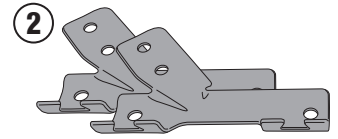

TNH51120X - KNH51120X

SPECIFIC ENGINE GUARD

BMW R1200GS ADVENTURE (2014)

N°	Description	Features	Code	Quantity
1	Engine Guard	-	-	2 (Dx;Sx)
2	Support	Sp. 1,5mm	GL2630	2
3	Support	Sp. 1,5mm	GL2631	2
4	Screw	TCEI M8x120	8120TCE	2
5	Screw	TEF M10x30 INOX Passo 1,50	1030TEF	2
6	Screw	TBEI M6x35 INOX	635TBEIX	4
7	Fisher	-	LT0979	2
8	Spacer	-	V866	2
9	Bolt	Dado M6 Auto Bloccante INOX	6DADIBX	4
10	Tapp	-	Z2185	2

TNH51120X - KNH51120X

SPECIFIC ENGINE GUARD

BMW R1200GS ADVENTURE (2014)

4mm

10 mm - 12mm - 17mm

TNH51120X - KNH51120X

SPECIFIC ENGINE GUARD

BMW R1200GS ADVENTURE (2014)