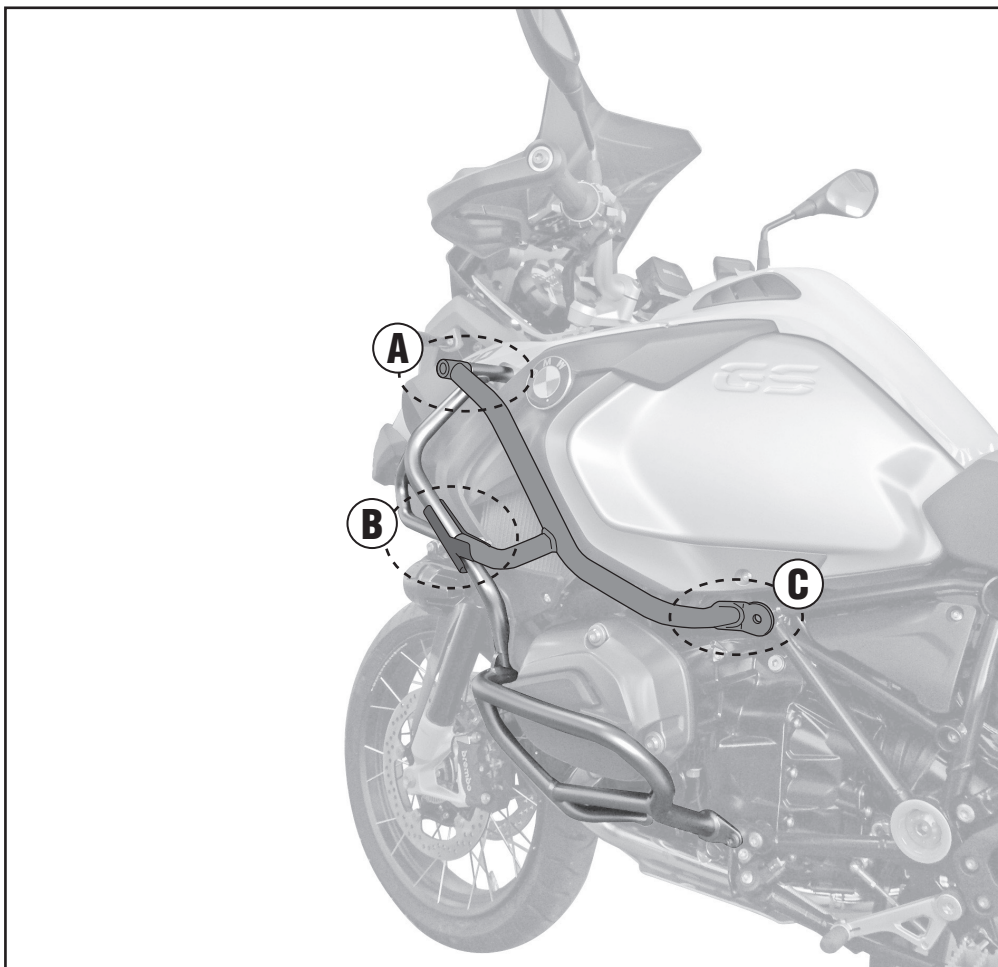

TNH51120X - KNH51120X

SPECIFIC ENGINE GUARD

BMW R1200GS ADVENTURE (2014)

N°	Description	Features	Code	Quantity
1	Engine Guard	-	-	2 (Dx;Sx)
2	Support	Sp. 1,5mm	GL2630	2
3	Support	Sp. 1,5mm	GL2631	2
4	Screw	TCEI M8x120	8120TCE	2
5	Screw	TEF M10x30 INOX Passo 1,50	1030TEF	2
6	Screw	TBEI M6x35 INOX	635TBEIX	4
7	Fisher	-	LT0979	2
8	Spacer	-	V866	2
9	Bolt	Dado M6 Auto Bloccante INOX	6DADIBX	4
10	Tapp	-	Z2185	2

TNH51120X - KNH51120X

SPECIFIC ENGINE GUARD

BMW R1200GS ADVENTURE (2014)

4mm

10 mm - 12mm - 17mm

TNH51120X - KNH51120X

SPECIFIC ENGINE GUARD

BMW R1200GS ADVENTURE (2014)

TNH51120X - KNH51120X

SPECIFIC ENGINE GUARD

BMW R1200GS ADVENTURE (2014)

B

C