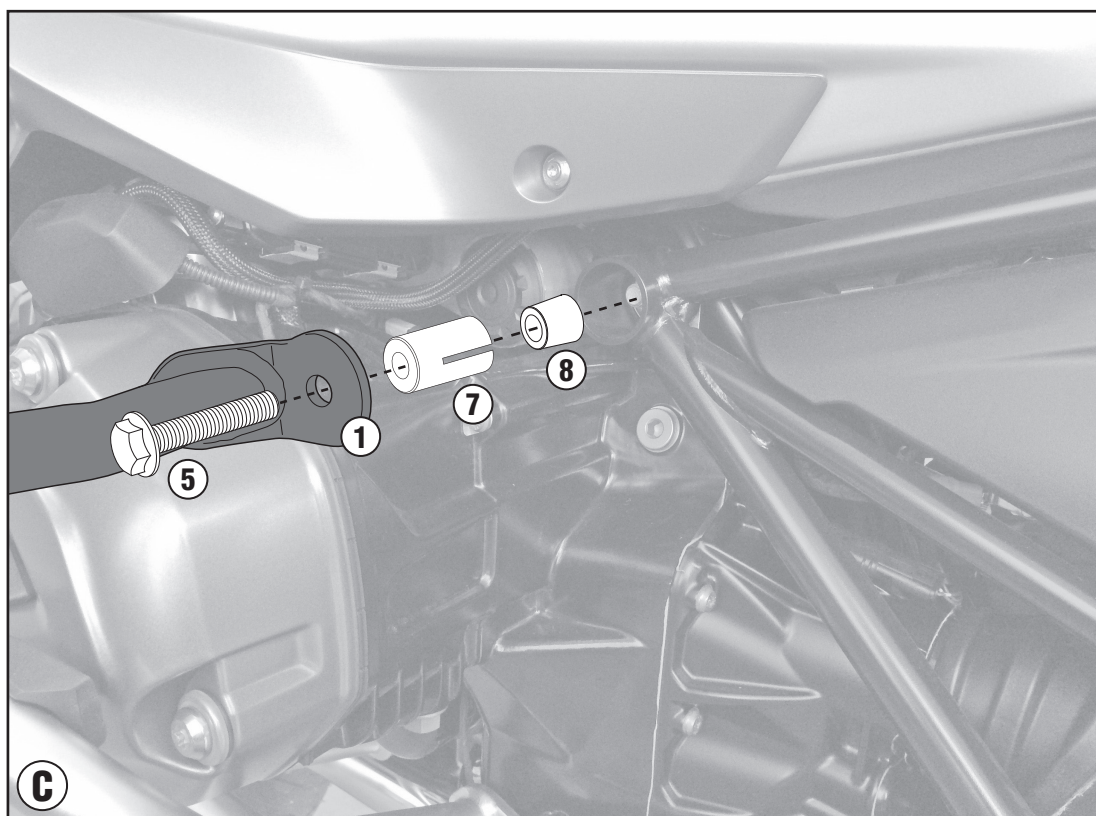

TNH51120X - KNH51120X

SPECIFIC ENGINE GUARD

BMW R1200GS ADVENTURE (2014)

N°	Description	Features	Code	Quantity
1	Engine Guard	-	-	2 (Dx;Sx)
2	Support	Sp. 1,5mm	GL2630	2
3	Support	Sp. 1,5mm	GL2631	2
4	Screw	TCEI M8x120	8120TCE	2
5	Screw	TEF M10x30 INOX Passo 1,50	1030TEF	2
6	Screw	TBEI M6x35 INOX	635TBEIX	4
7	Fisher	-	LT0979	2
8	Spacer	-	V866	2
9	Bolt	Dado M6 Auto Bloccante INOX	6DADIBX	4
10	Tapp	-	Z2185	2

TNH51120X - KNH51120X

SPECIFIC ENGINE GUARD

BMW R1200GS ADVENTURE (2014)

4mm

10 mm - 12mm - 17mm

TNH51120X - KNH51120X

SPECIFIC ENGINE GUARD

BMW R1200GS ADVENTURE (2014)

TNH51120X - KNH51120X

SPECIFIC ENGINE GUARD

BMW R1200GS ADVENTURE (2014)

B

C