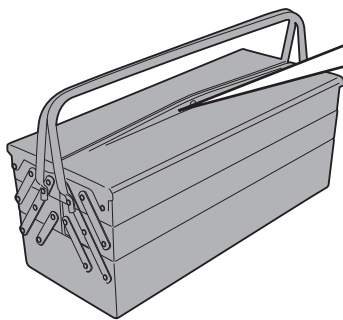

TNH51120X - KNH51120X

SPECIFIC ENGINE GUARD

BMW R1200GS ADVENTURE (2014)

N°	Description	Features	Code	Quantity
1	Engine Guard	-	-	2 (Dx;Sx)
2	Support	Sp. 1,5mm	GL2630	2
3	Support	Sp. 1,5mm	GL2631	2
4	Screw	TCEI M8x120	8120TCE	2
5	Screw	TEF M10x30 INOX Passo 1,50	1030TEF	2
6	Screw	TBEI M6x35 INOX	635TBEIX	4
7	Fisher	-	LT0979	2
8	Spacer	-	V866	2
9	Bolt	Dado M6 Auto Bloccante INOX	6DADIBX	4
10	Tapp	-	Z2185	2

TNH51120X - KNH51120X

SPECIFIC ENGINE GUARD

BMW R1200GS ADVENTURE (2014)

4mm

10 mm - 12mm - 17mm

TNH51120X - KNH51120X

SPECIFIC ENGINE GUARD

BMW R1200GS ADVENTURE (2014)