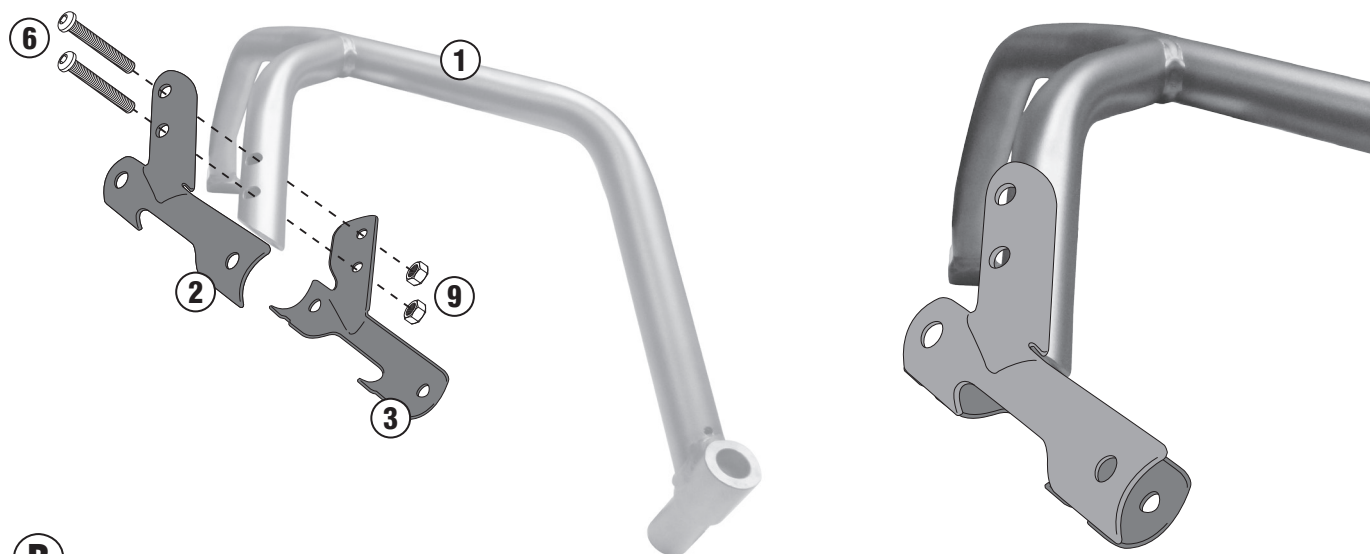

TNH51120X - KNH51120X

SPECIFIC ENGINE GUARD

BMW R1200GS ADVENTURE (2014)

N°	Description	Features	Code	Quantity
1	Engine Guard	-	-	2 (Dx;Sx)
2	Support	Sp. 1,5mm	GL2630	2
3	Support	Sp. 1,5mm	GL2631	2
4	Screw	TCEI M8x120	8120TCE	2
5	Screw	TEF M10x30 INOX Passo 1,50	1030TEF	2
6	Screw	TBEI M6x35 INOX	635TBEIX	4
7	Fisher	-	LT0979	2
8	Spacer	-	V866	2
9	Bolt	Dado M6 Auto Bloccante INOX	6DADIBX	4
10	Tapp	-	Z2185	2

TNH51120X - KNH51120X

SPECIFIC ENGINE GUARD

BMW R1200GS ADVENTURE (2014)

4mm

10 mm - 12mm - 17mm

TNH51120X - KNH51120X

SPECIFIC ENGINE GUARD

BMW R1200GS ADVENTURE (2014)

TNH51120X - KNH51120X

SPECIFIC ENGINE GUARD

BMW R1200GS ADVENTURE (2014)

B

C