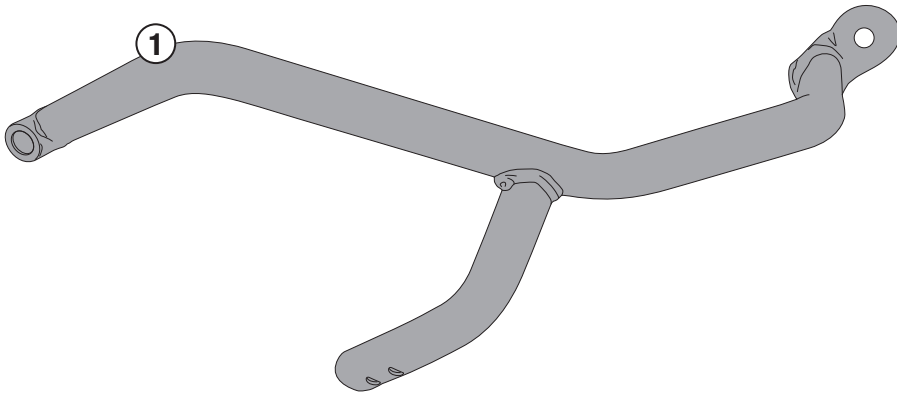

TNH51120X - KNH51120X

SPECIFIC ENGINE GUARD

BMW R1200GS ADVENTURE (2014)

N°	Description	Features	Code	Quantity
1	Engine Guard	-	-	2 (Dx;Sx)
2	Support	Sp. 1,5mm	GL2630	2
3	Support	Sp. 1,5mm	GL2631	2
4	Screw	TCEI M8x120	8120TCE	2
5	Screw	TEF M10x30 INOX Passo 1,50	1030TEF	2
6	Screw	TBEI M6x35 INOX	635TBEIX	4
7	Fisher	-	LT0979	2
8	Spacer	-	V866	2
9	Bolt	Dado M6 Auto Bloccante INOX	6DADIBX	4
10	Tapp	-	Z2185	2

TNH51120X - KNH51120X

SPECIFIC ENGINE GUARD

BMW R1200GS ADVENTURE (2014)

4mm

10 mm - 12mm - 17mm

TNH51120X - KNH51120X

SPECIFIC ENGINE GUARD

BMW R1200GS ADVENTURE (2014)

TNH51120X - KNH51120X

SPECIFIC ENGINE GUARD

BMW R1200GS ADVENTURE (2014)

B

C