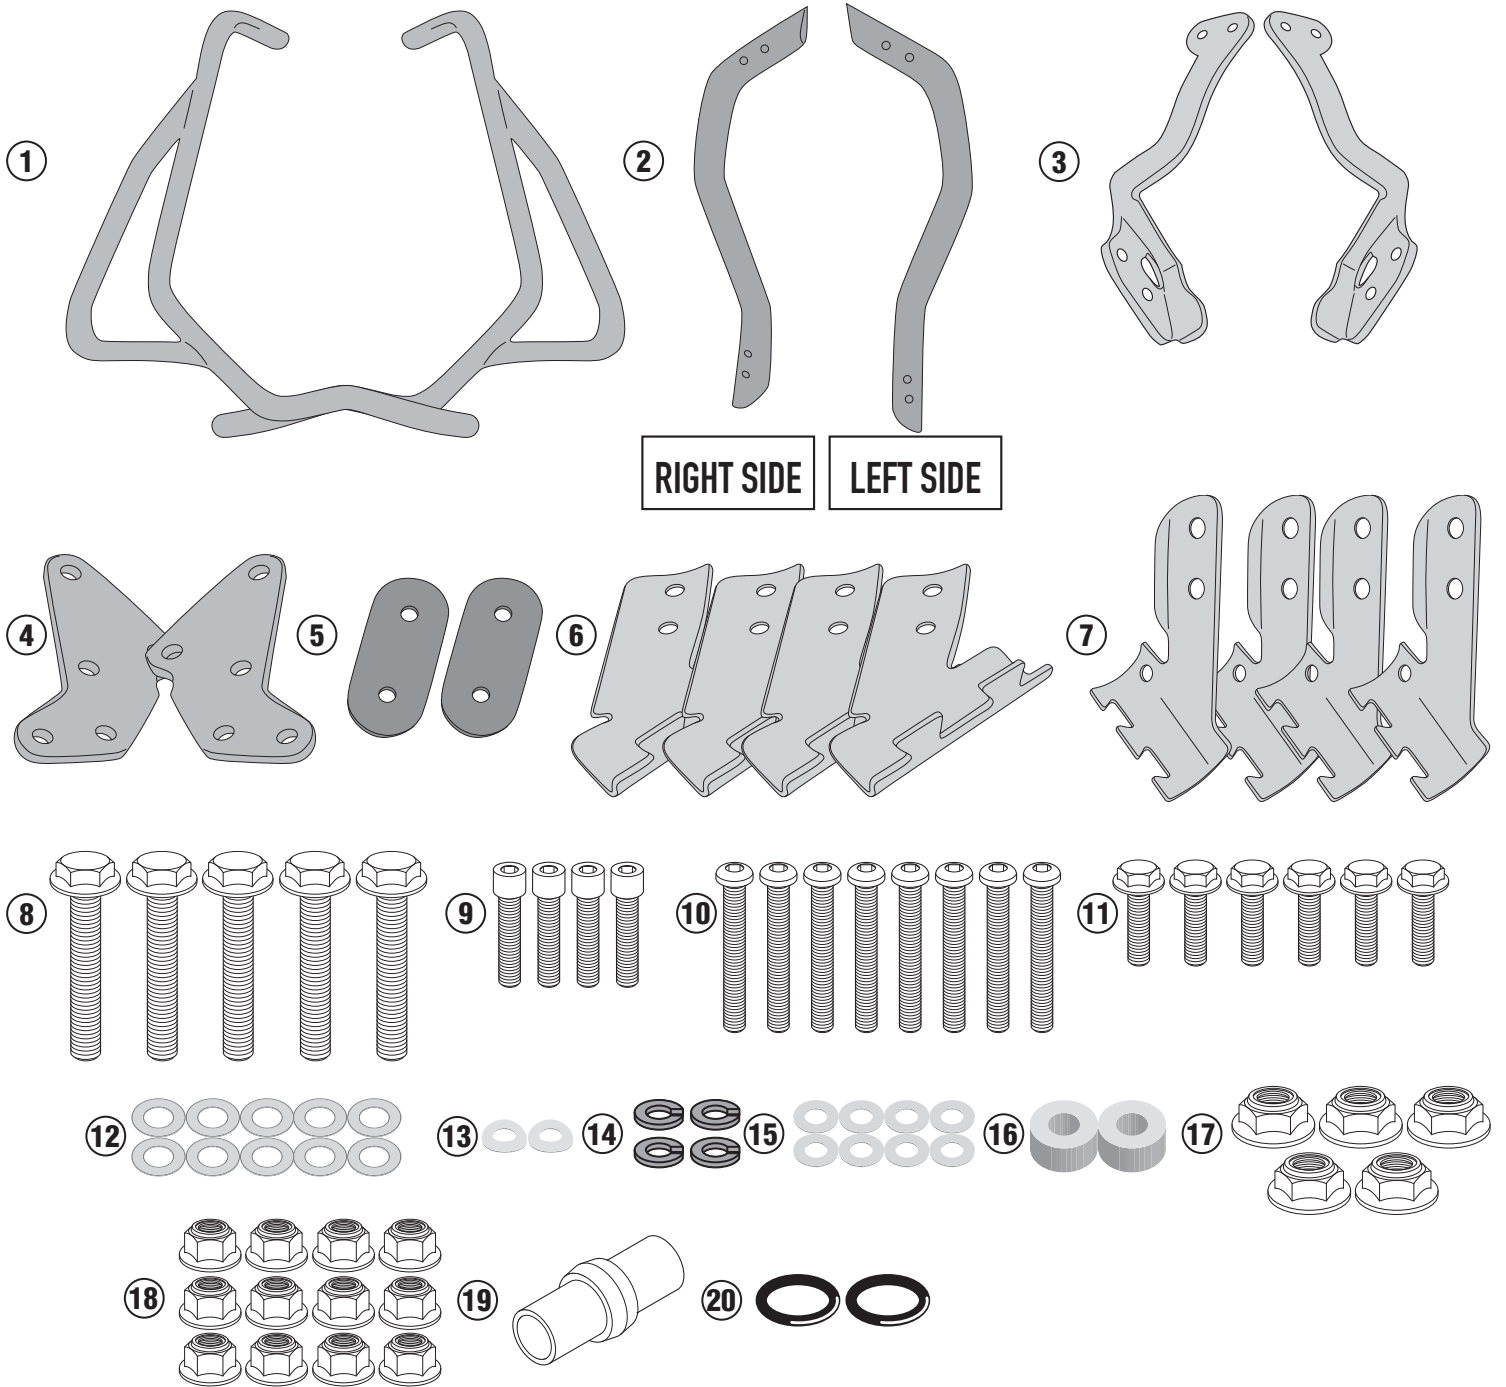

TNH1179 - KNH1179

SPECIFIC ENGINE GUARD

HONDA CRF1100L AFRICA TWIN (2020)

- We recommend fitting by a qualified mechanic