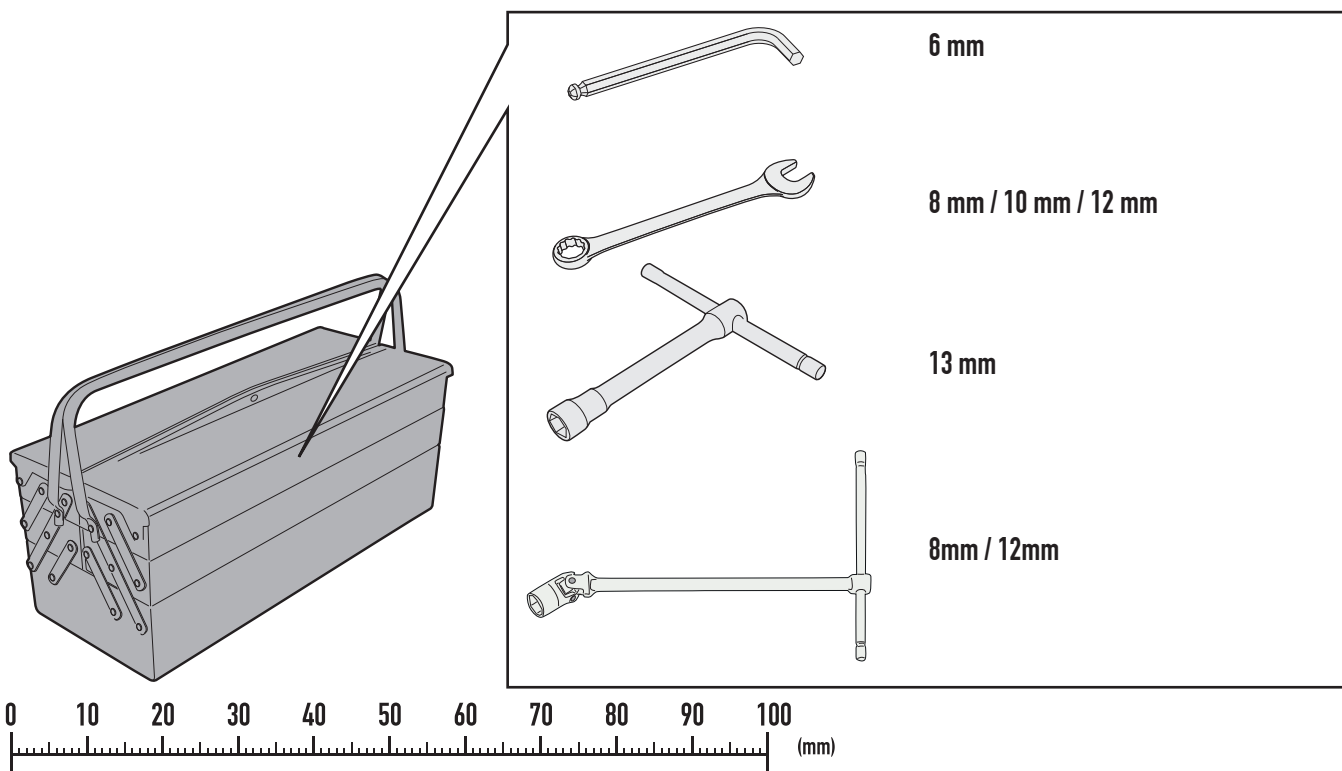

TNH1179 - KNH1179

SPECIFIC ENGINE GUARD

HONDA CRF1100L AFRICA TWIN (2020)

N°	Descrizione	Caratteristiche	Codice	Quantità
19	NIPPLES	-	V906N	1
20	O-RING	-	Z2161	2
21	Components Included In The TN1178	-	-	-