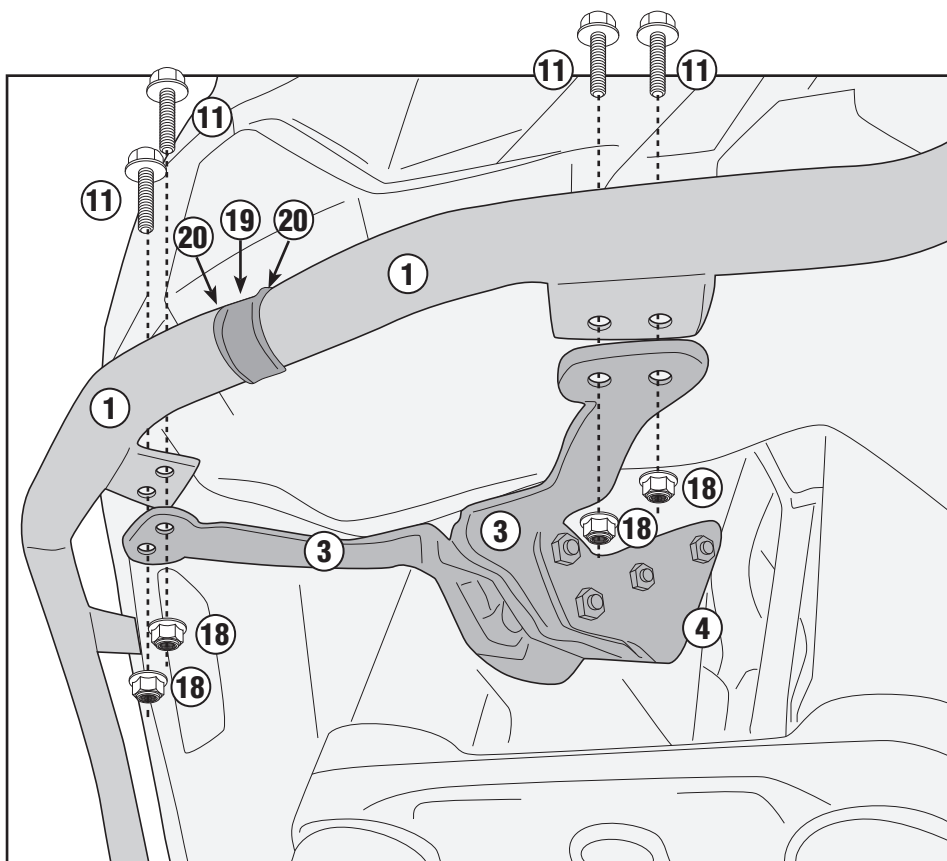

TNH1179 - KNH1179

SPECIFIC ENGINE GUARD

HONDA CRF1100L AFRICA TWIN (2020)