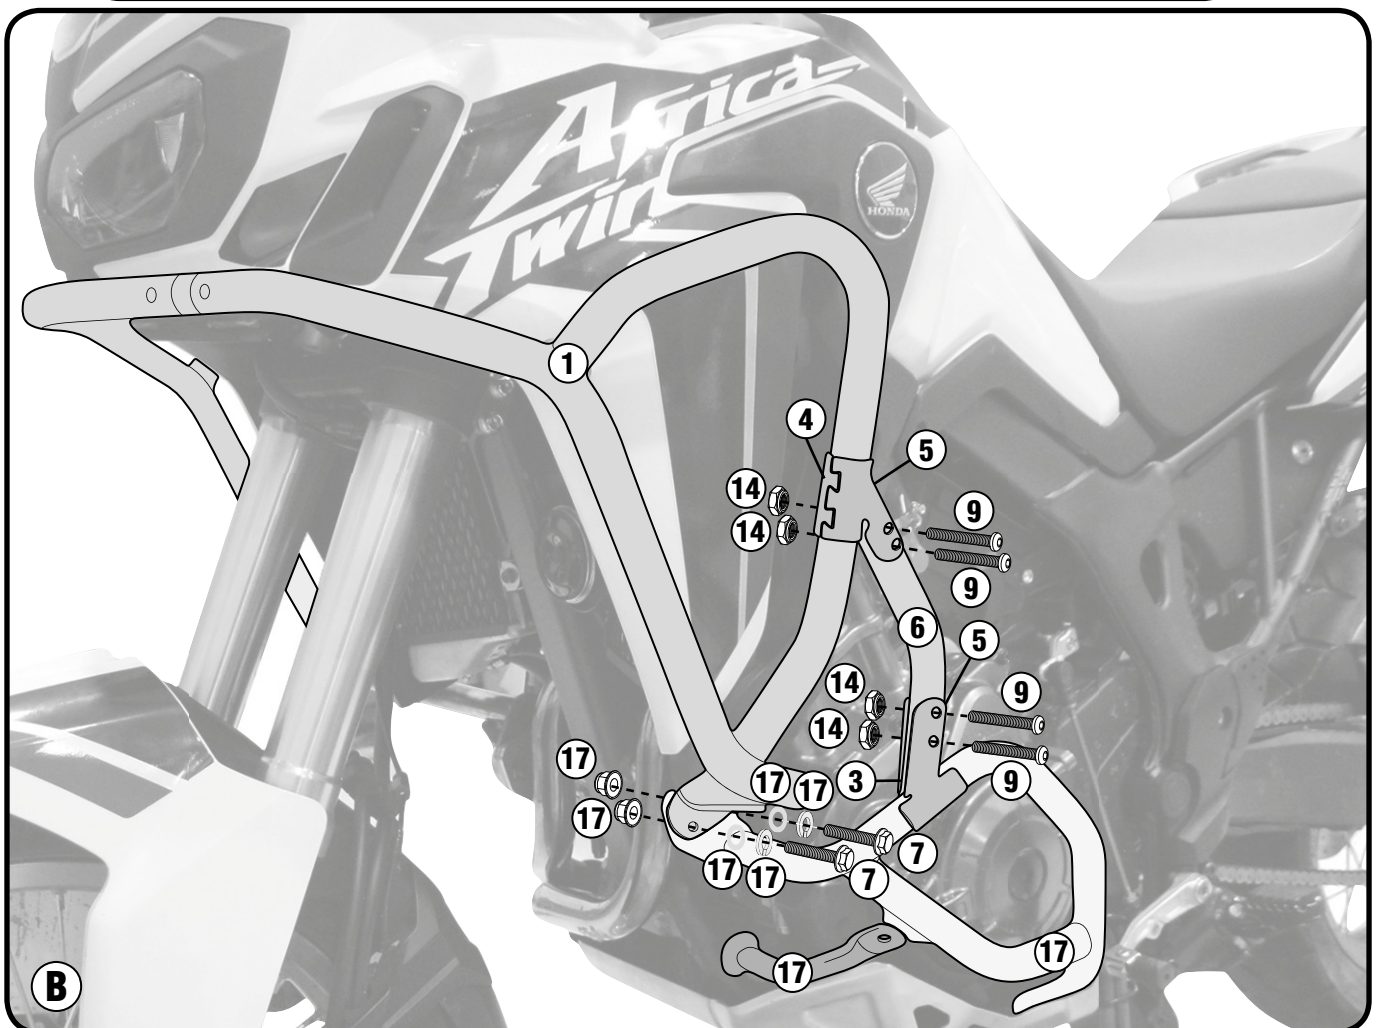

TNH11440X - KNH11440X

SPECIFIC ENGINE GUARD

HONDA CRF1000L AFRICA TWIN (2016/2017)

N°	Description	Features	Code	Quantity
1	Engine Guard	-	TNH11440XDXS TNH11440XSXS	2 (Dx,Sx)
2	Link Bridge		GNB2007S	1
3	Support higher		GNB1991S	1
4	Link support	-	GL3097TE	4
5	Link support	-	GL3098TE	4
6	Lower frame	-	GNB1543DX GNB1543SX	2 (Dx,Sx)
7	Screw	TECF M8x30	830TECF	6
8	Screw	TBEIX M6x16	616TBEIX	4
9	Screw	TBEIX M6x35	635TBEIX	8
10	Stainless Steel Washer	Ø8X14	805RONX	2
11	Stainless Steel Washer	Ø6x16	616RONXP	4
12	Nipples	-	V906TG	2
13	O - Ring	-	Z2161	4
14	Bolt	Dado Autobloccante Ribassato M6	6DADIABX	8
15	Screw	TBEIX M6X20	620TBEIX	2
16	Bolt	Dado Autobloccante Flangiato Alto M6	6DADIAFLN	2
Components Included In The TN1144				
17		-	-	-
18	Original Parts	-	-	-

TNH11440X - KNH11440X

SPECIFIC ENGINE GUARD

HONDA CRF1000L AFRICA TWIN (2016/2017)

TNH11440X - KNH11440X
PARAMOTORE SPECIFICO
HONDA CRF1000L AFRICA TWIN (2016/2017)

TNH11440X - KNH11440X

SPECIFIC ENGINE GUARD

HONDA CRF1000L AFRICA TWIN (2016/2017)