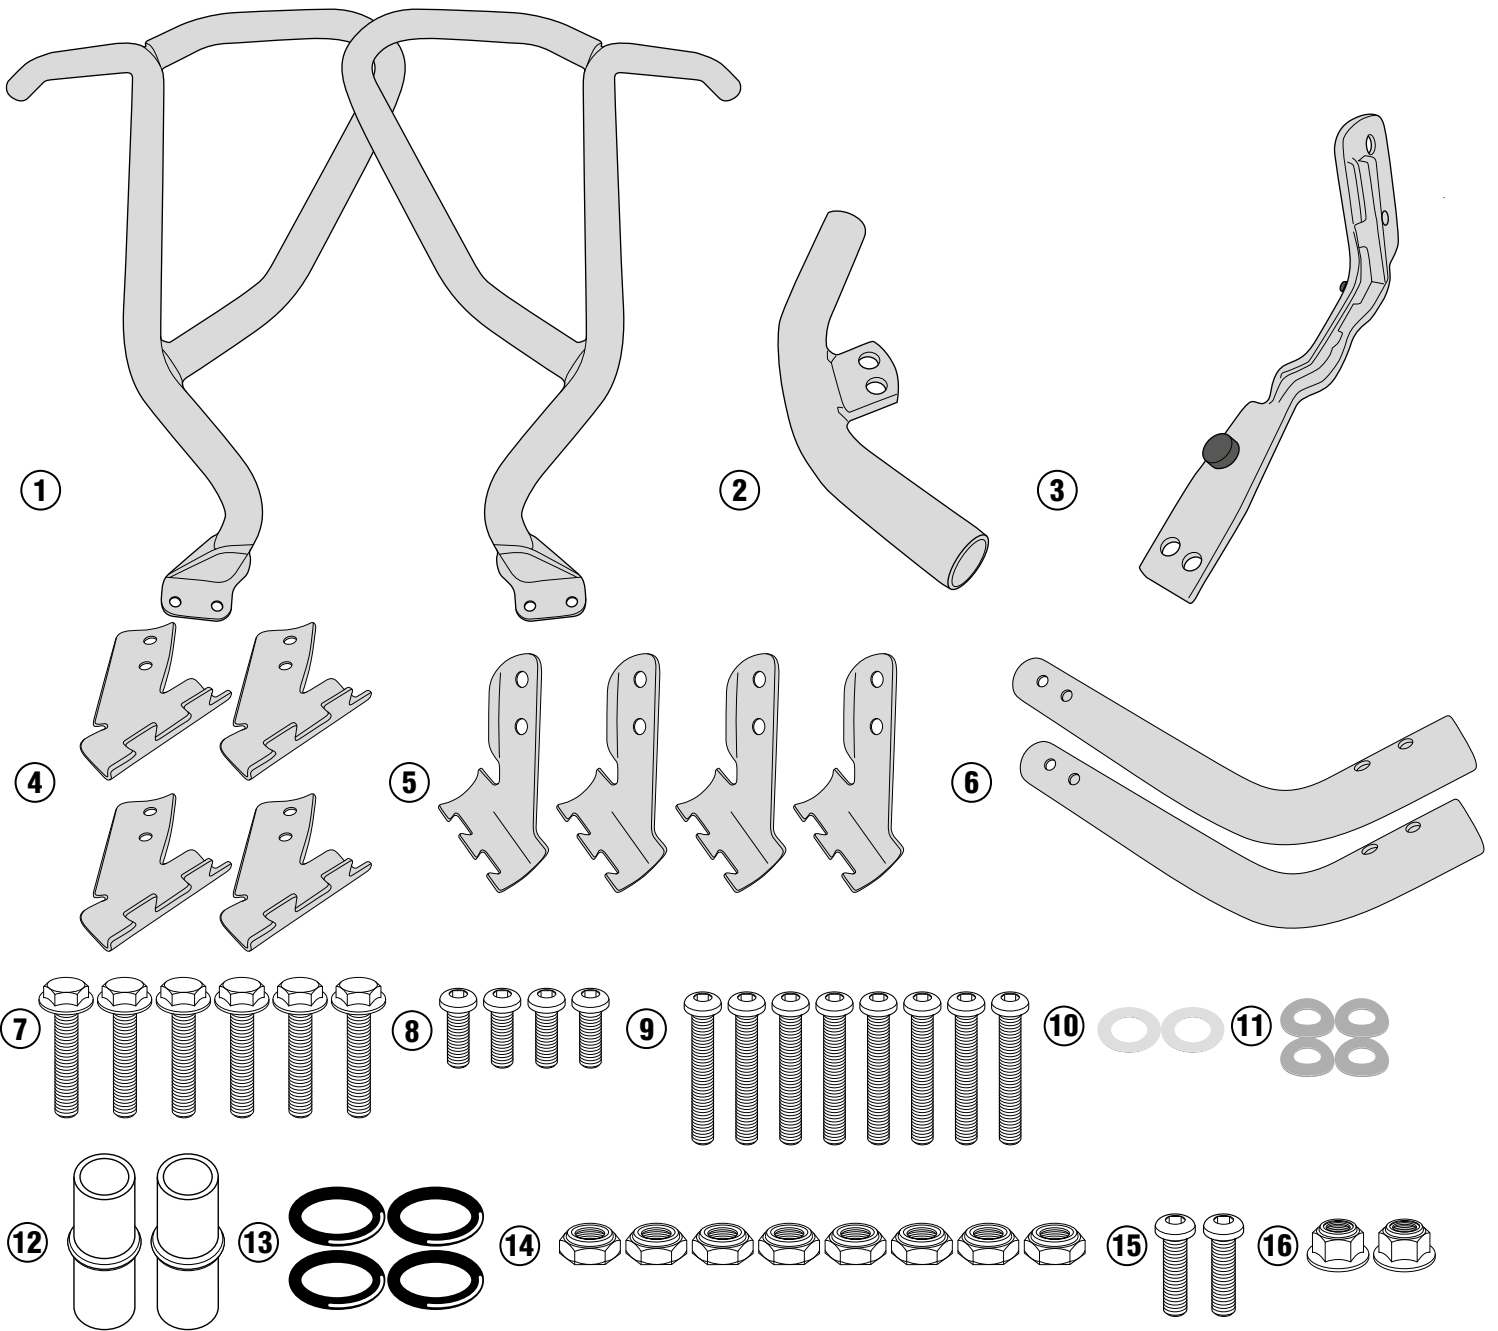

TNH11440X - KNH11440X

SPECIFIC ENGINE GUARD

HONDA CRF1000L AFRICA TWIN (2016/2017)

N°	Description	Features	Code	Quantity
1	Engine Guard	-	TNH11440XDXS TNH11440XSXS	2 (Dx,Sx)
2	Link Bridge		GNB2007S	1
3	Support higher		GNB1991S	1
4	Link support	-	GL3097TE	4
5	Link support	-	GL3098TE	4
6	Lower frame	-	GNB1543DX GNB1543SX	2 (Dx,Sx)
7	Screw	TECF M8x30	830TECF	6
8	Screw	TBEIX M6x16	616TBEIX	4
9	Screw	TBEIX M6x35	635TBEIX	8
10	Stainless Steel Washer	Ø8X14	805RONX	2
11	Stainless Steel Washer	Ø6x16	616RONXP	4
12	Nipples	-	V906TG	2
13	O - Ring	-	Z2161	4
14	Bolt	Dado Autobloccante Ribassato M6	6DADIABX	8
15	Screw	TBEIX M6X20	620TBEIX	2
16	Bolt	Dado Autobloccante Flangiato Alto M6	6DADIAFLN	2
Components Included In The TN1144				
17		-	-	-
18	Original Parts	-	-	-

TNH11440X - KNH11440X

SPECIFIC ENGINE GUARD

HONDA CRF1000L AFRICA TWIN (2016/2017)

TNH11440X - KNH11440X
PARAMOTORE SPECIFICO
HONDA CRF1000L AFRICA TWIN (2016/2017)

TNH11440X - KNH11440X

SPECIFIC ENGINE GUARD

HONDA CRF1000L AFRICA TWIN (2016/2017)