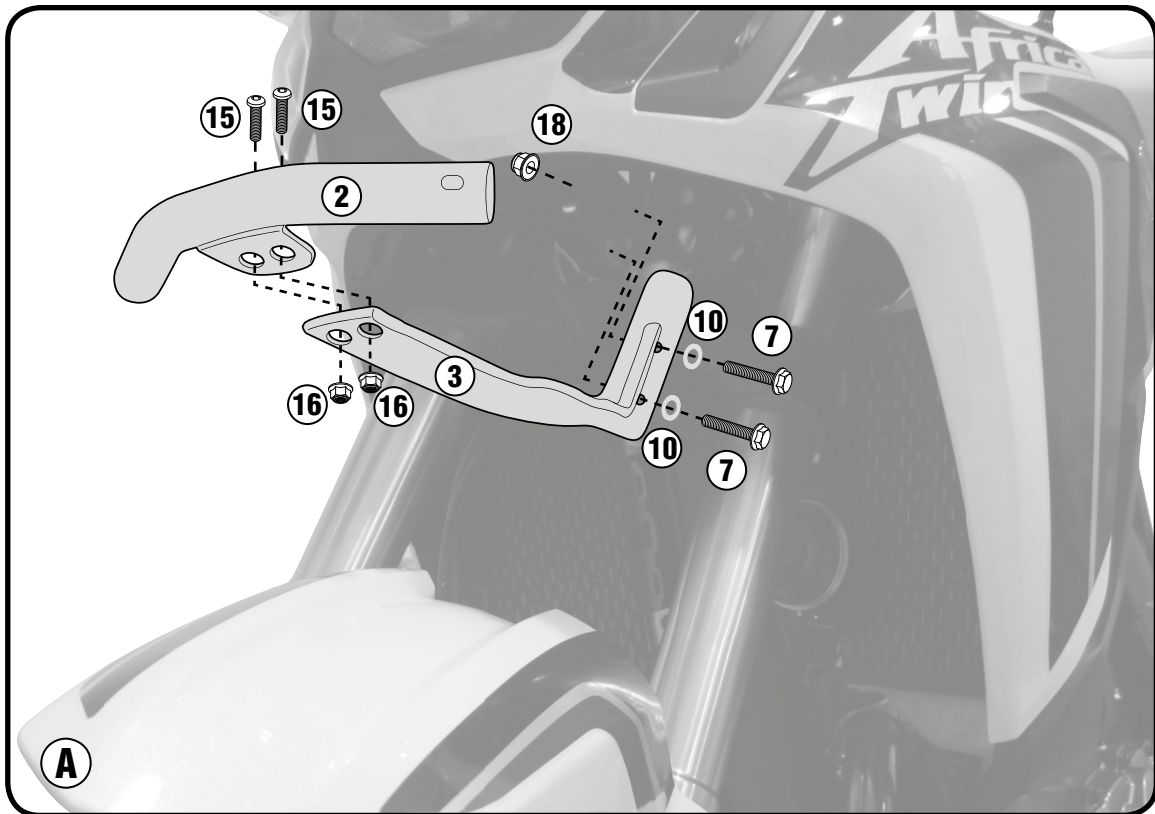

TNH11440X - KNH11440X

SPECIFIC ENGINE GUARD

HONDA CRF1000L AFRICA TWIN (2016/2017)

N°	Description	Features	Code	Quantity
1	Engine Guard	-	TNH11440XDXS TNH11440XSXS	2 (Dx,Sx)
2	Link Bridge		GNB2007S	1
3	Support higher		GNB1991S	1
4	Link support	-	GL3097TE	4
5	Link support	-	GL3098TE	4
6	Lower frame	-	GNB1543DX GNB1543SX	2 (Dx,Sx)
7	Screw	TECF M8x30	830TECF	6
8	Screw	TBEIX M6x16	616TBEIX	4
9	Screw	TBEIX M6x35	635TBEIX	8
10	Stainless Steel Washer	Ø8X14	805RONX	2
11	Stainless Steel Washer	Ø6x16	616RONXP	4
12	Nipples	-	V906TG	2
13	O - Ring	-	Z2161	4
14	Bolt	Dado Autobloccante Ribassato M6	6DADIABX	8
15	Screw	TBEIX M6X20	620TBEIX	2
16	Bolt	Dado Autobloccante Flangiato Alto M6	6DADIAFLN	2
Components Included In The TN1144				
17		-	-	-
18	Original Parts	-	-	-

TNH11440X - KNH11440X

SPECIFIC ENGINE GUARD

HONDA CRF1000L AFRICA TWIN (2016/2017)

TNH11440X - KNH11440X
PARAMOTORE SPECIFICO
HONDA CRF1000L AFRICA TWIN (2016/2017)

TNH11440X - KNH11440X

SPECIFIC ENGINE GUARD