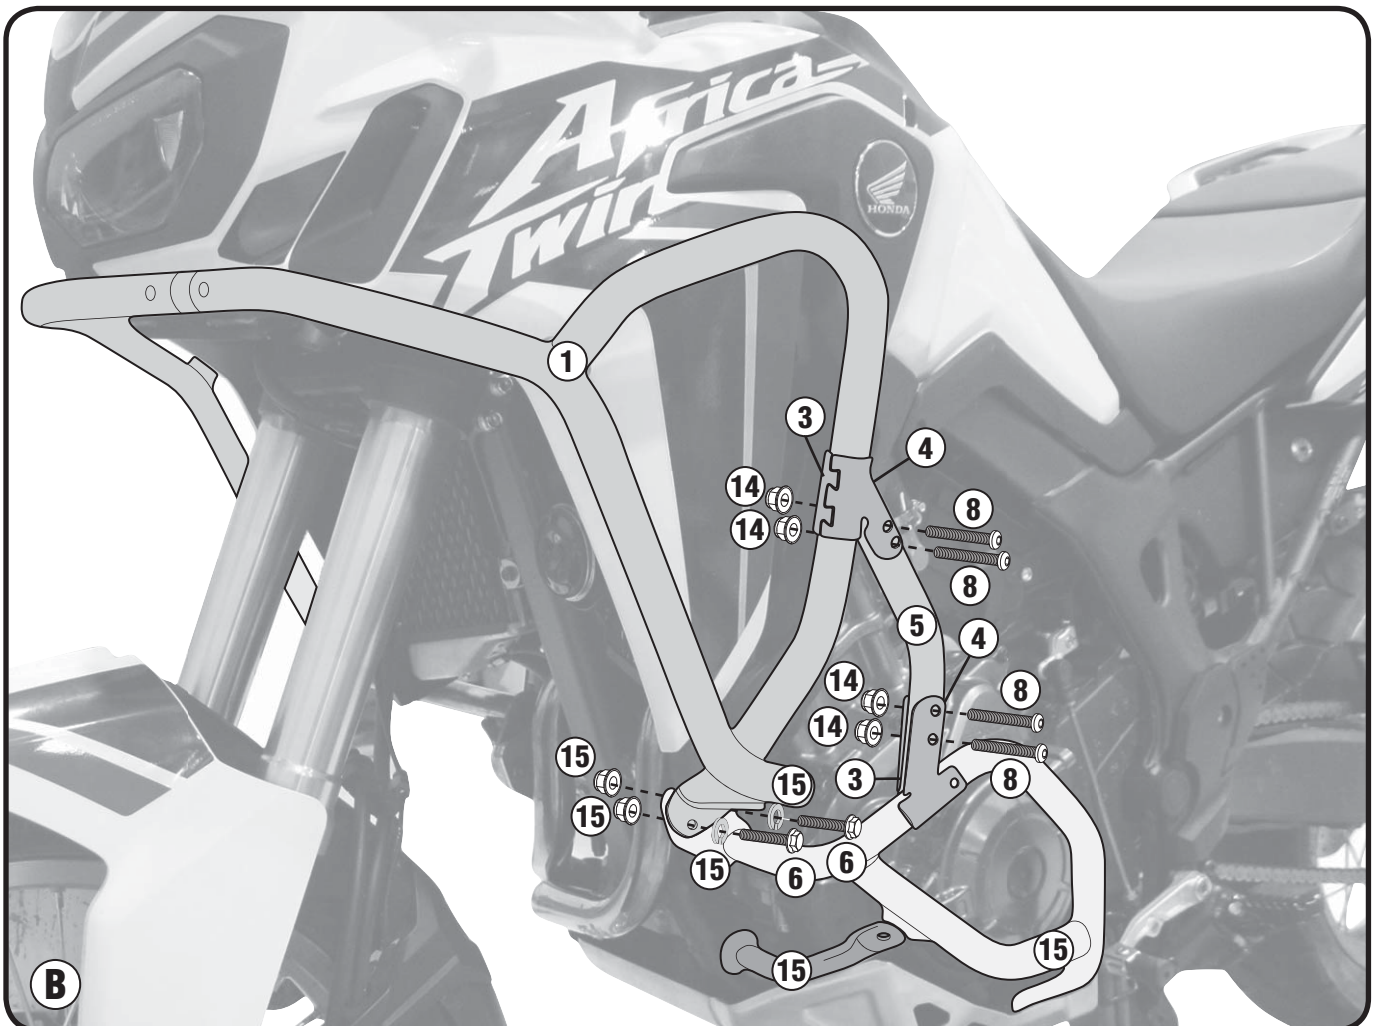

TNH1144 - KNH114

SPECIFIC ENGINE GUARD

HONDA CRF1000L AFRICA TWIN (2016)

N°				
1	Engine Guard	-	TNH1144DXS TNH1144SXS	2 (Dx,Sx)
2	Support	-	GNB1531S	1
3	Support	-	GL3097T	4
4	Support	-	GL3098T	4
5	Support	-	GNB1534DX GNB1534SX	2 (Dx,Sx)
6	Screw	TECF M8x30	830TECF	6
7	Screw	TBEIFF M6x16	616TBEIFF	4
8	Screw	TBEI M6x35	635TBEI	8
9	Washer	-	805RONX	2
10	Washer	-	618RONP	4
11	Nipples	-	V906T	2
12	O - Ring	-	Z2161	4
13	MOUSSE	MOUSSE 25x3x70	Z1763	1
14	Bolt	Dado Autobloccante Flangiato M6	6DADIAFL	8
15	Components Included In The Fitting Kit Of The TN1144			-
16	Original Parts	-	-	-

TNH1144 - KNH114

HONDA CRF1000L AFRICA TWIN (2016)

TNH1144 - KNH114

HONDA CRF1000L AFRICA TWIN (2016)

TNH1144 - KNH114

HONDA CRF1000L AFRICA TWIN (2016)