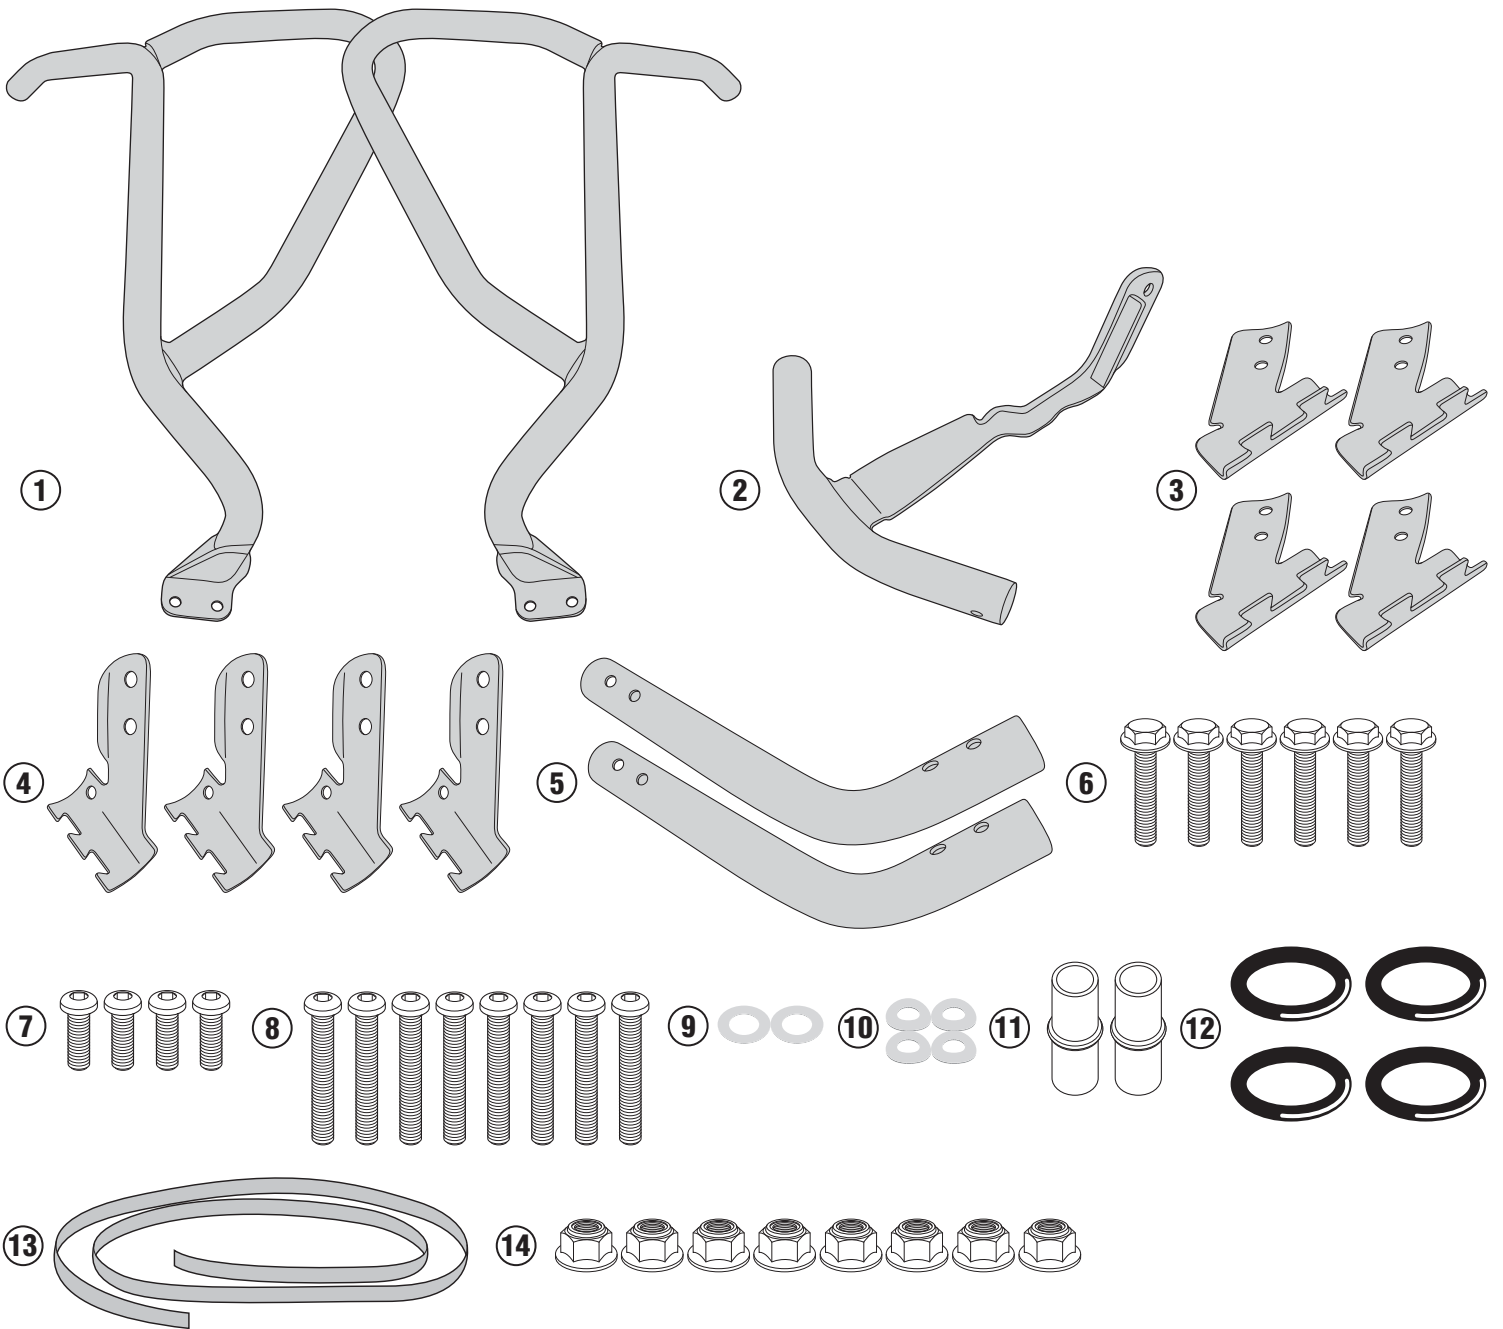

TNH1144 - KNH114

SPECIFIC ENGINE GUARD

HONDA CRF1000L AFRICA TWIN (2016)

N°				
1	Engine Guard	-	TNH1144DXS TNH1144SXS	2 (Dx,Sx)
2	Support	-	GNB1531S	1
3	Support	-	GL3097T	4
4	Support	-	GL3098T	4
5	Support	-	GNB1534DX GNB1534SX	2 (Dx,Sx)
6	Screw	TECF M8x30	830TECF	6
7	Screw	TBEIFF M6x16	616TBEIFF	4
8	Screw	TBEI M6x35	635TBEI	8
9	Washer	-	805RONX	2
10	Washer	-	618RONP	4
11	Nipples	-	V906T	2
12	O - Ring	-	Z2161	4
13	MOUSSE	MOUSSE 25x3x70	Z1763	1
14	Bolt	Dado Autobloccante Flangiato M6	6DADIAFL	8
15	Components Included In The Fitting Kit Of The TN1144			-
16	Original Parts	-	-	-

TNH1144 - KNH114

HONDA CRF1000L AFRICA TWIN (2016)

TNH1144 - KNH114

HONDA CRF1000L AFRICA TWIN (2016)

TNH1144 - KNH114

HONDA CRF1000L AFRICA TWIN (2016)