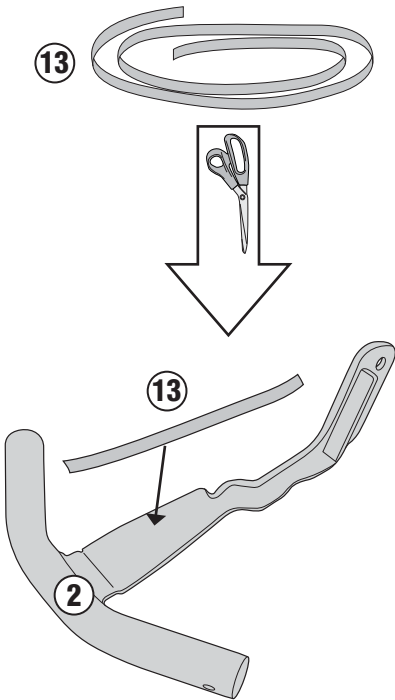

TNH1144 - KNH114

SPECIFIC ENGINE GUARD

HONDA CRF1000L AFRICA TWIN (2016)

N°				
1	Engine Guard	-	TNH1144DXS TNH1144SXS	2 (Dx,Sx)
2	Support	-	GNB1531S	1
3	Support	-	GL3097T	4
4	Support	-	GL3098T	4
5	Support	-	GNB1534DX GNB1534SX	2 (Dx,Sx)
6	Screw	TECF M8x30	830TECF	6
7	Screw	TBEIFF M6x16	616TBEIFF	4
8	Screw	TBEI M6x35	635TBEI	8
9	Washer	-	805RONX	2
10	Washer	-	618RONP	4
11	Nipples	-	V906T	2
12	O - Ring	-	Z2161	4
13	MOUSSE	MOUSSE 25x3x70	Z1763	1
14	Bolt	Dado Autobloccante Flangiato M6	6DADIAFL	8
15	Components Included In The Fitting Kit Of The TN1144			-
16	Original Parts	-	-	-

TNH1144 - KNH114

HONDA CRF1000L AFRICA TWIN (2016)

TNH1144 - KNH114

HONDA CRF1000L AFRICA TWIN (2016)

TNH1144 - KNH114

HONDA CRF1000L AFRICA TWIN (2016)