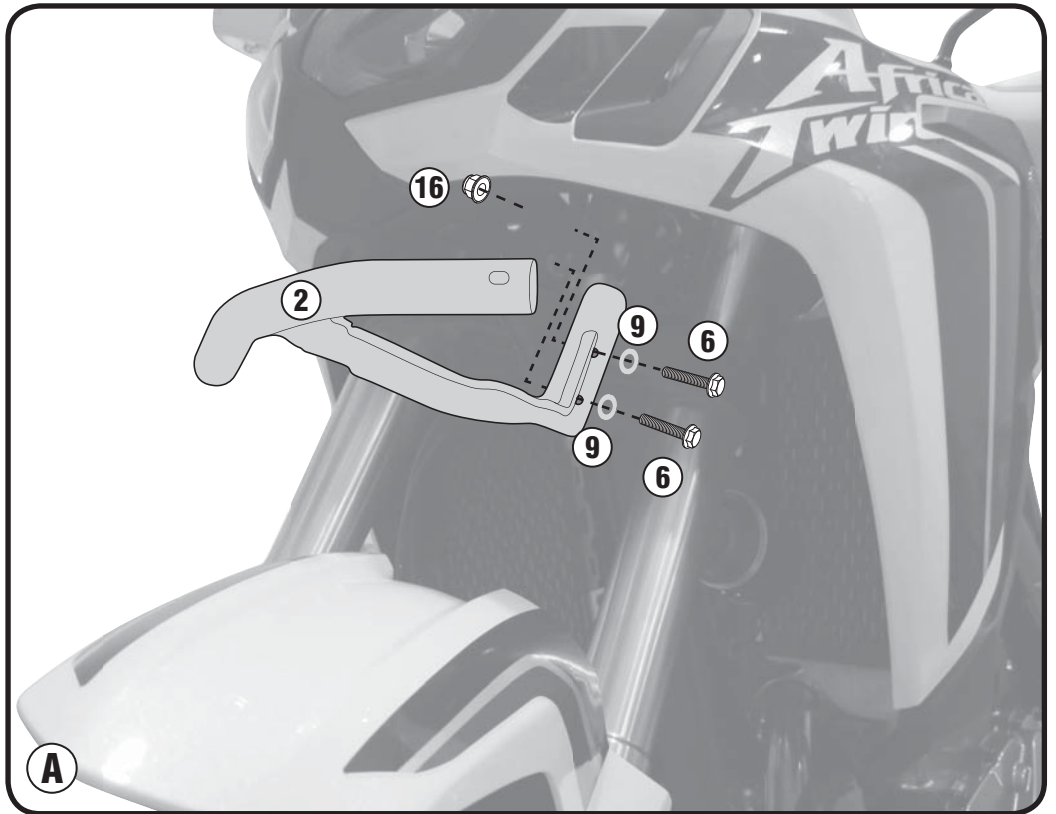

TNH1144 - KNH114

SPECIFIC ENGINE GUARD

HONDA CRF1000L AFRICA TWIN (2016)

N°				
1	Engine Guard	-	TNH1144DXS TNH1144SXS	2 (Dx,Sx)
2	Support	-	GNB1531S	1
3	Support	-	GL3097T	4
4	Support	-	GL3098T	4
5	Support	-	GNB1534DX GNB1534SX	2 (Dx,Sx)
6	Screw	TECF M8x30	830TECF	6
7	Screw	TBEIFF M6x16	616TBEIFF	4
8	Screw	TBEI M6x35	635TBEI	8
9	Washer	-	805RONX	2
10	Washer	-	618RONP	4
11	Nipples	-	V906T	2
12	O - Ring	-	Z2161	4
13	MOUSSE	MOUSSE 25x3x70	Z1763	1
14	Bolt	Dado Autobloccante Flangiato M6	6DADIAFL	8
15	Components Included In The Fitting Kit Of The TN1144			-
16	Original Parts	-	-	-

TNH1144 - KNH114

HONDA CRF1000L AFRICA TWIN (2016)

TNH1144 - KNH114

HONDA CRF1000L AFRICA TWIN (2016)

TNH1144 - KNH114

HONDA CRF1000L AFRICA TWIN (2016)