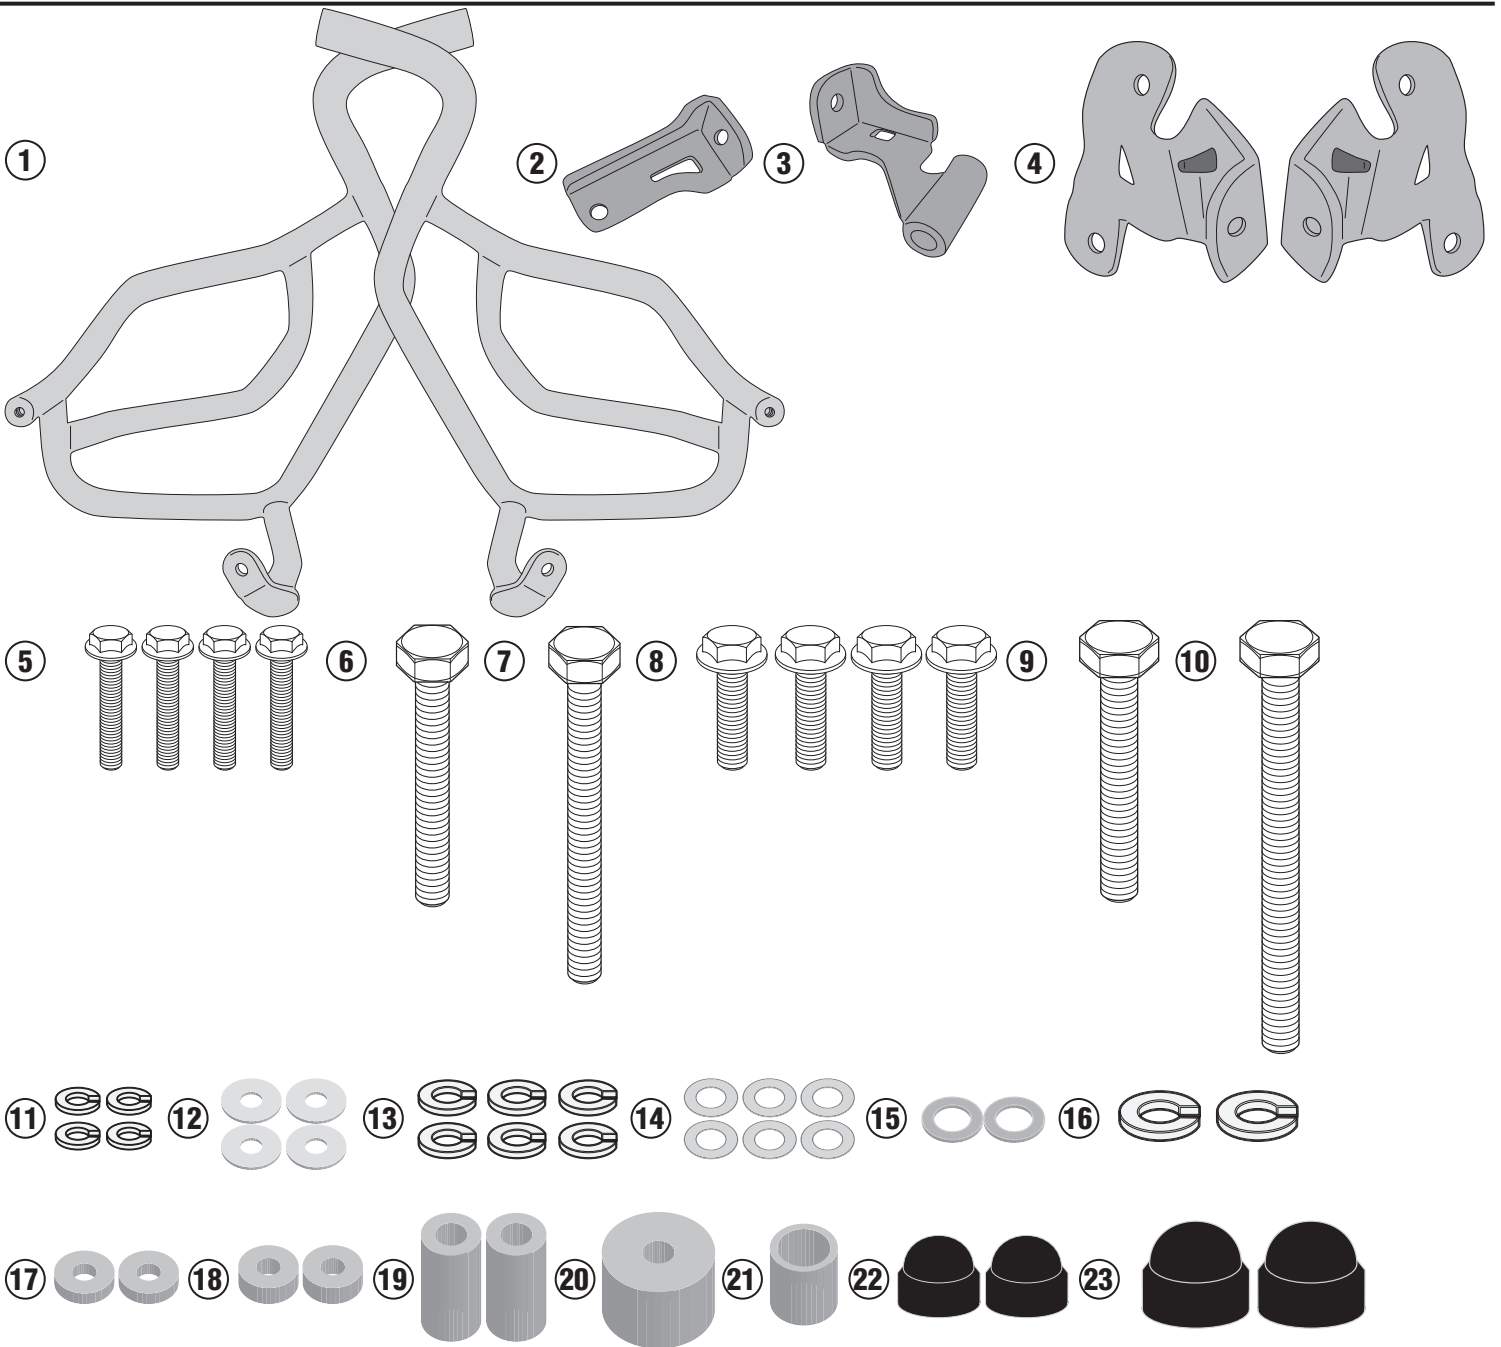

TN7710 - KN7710

SPECIFIC ENGINE GUARD

KTM 790 ADVENTURE (2019)

N°	Description	Features	Code	Quantity
1	Engine Guard	-	TN7710DXV TN7710SXV	2(Left; Right)
2	Lateral support	RIGHT SIDE	GL4225V	1(Right Side)
3	Lateral support	LEFT SIDE	GL4226V	1(Left Side)
4	Lower support	-	GL4228DXV GL4228SXV	2(Left; Right)
5	Screw	TECF M6x30	630TECF	4
6	Screw	TE M8x60	860TE	1
7	Screw	TE M8x80	880TE	1
8	Screw	TECF M8x20	820TECF	4
9	Screw	TEX M10x60 INOX	1060TEX	1
10	Screw	TEX M10x120 INOX	10120TEX	1
11	Split washer	Foro Ø6mm	Z1063	4
12	Stainless Steel Washer	Foro Ø6mm/Esterno 16mm/Sp.2mm	616RONX	4
13	Split washer Scheibe	Foro Ø8mm	Z1060	6
14	Stainless Steel Washer	Foro Ø8mm/Esterno 14mm/ Sp.0,3mm	805RONX	6
15	Stainless Steel Washer	Foro Ø10mm Sp.1mm	101RON	2
16	Split washer	Foro Ø10mm INOX	10RONSX	2

TN7710 - KN7710

SPECIFIC ENGINE GUARD

KTM 790 ADVENTURE (2019)

N°	Description	Features	Code	Quantity
17	Spacer	Ø16x4,5 Foro 6,5mm	C16L4,5F6,5T	2
18	Spacer	Ø16x6 Foro 6,5mm	C16L6F6,5T	2
19	Spacer	Ø16x32 Foro 8,5mm	C16L32F8,5T	2
20	Spacer	Ø30x21 Foro 8,5mm	C30L21F8,5T	1
21	Spacer	Ø18x20 Foro 14mm	C18L20F14FET	1
22	Cap	-	13COP	2
23	Cap	-	17COP	2
24	Original Parts	-	-	-

TN7710 - KN7710

SPECIFIC ENGINE GUARD

KTM 790 ADVENTURE (2019)

TN7710 - KN7710

SPECIFIC ENGINE GUARD

KTM 790 ADVENTURE (2019)

RIGHT SIDE

TN7710 - KN7710

SPECIFIC ENGINE GUARD

KTM 790 ADVENTURE (2019)

RIGHT SIDE

TN7710 - KN7710

SPECIFIC ENGINE GUARD

KTM 790 ADVENTURE (2019)

LEFT SIDE

REMOVE