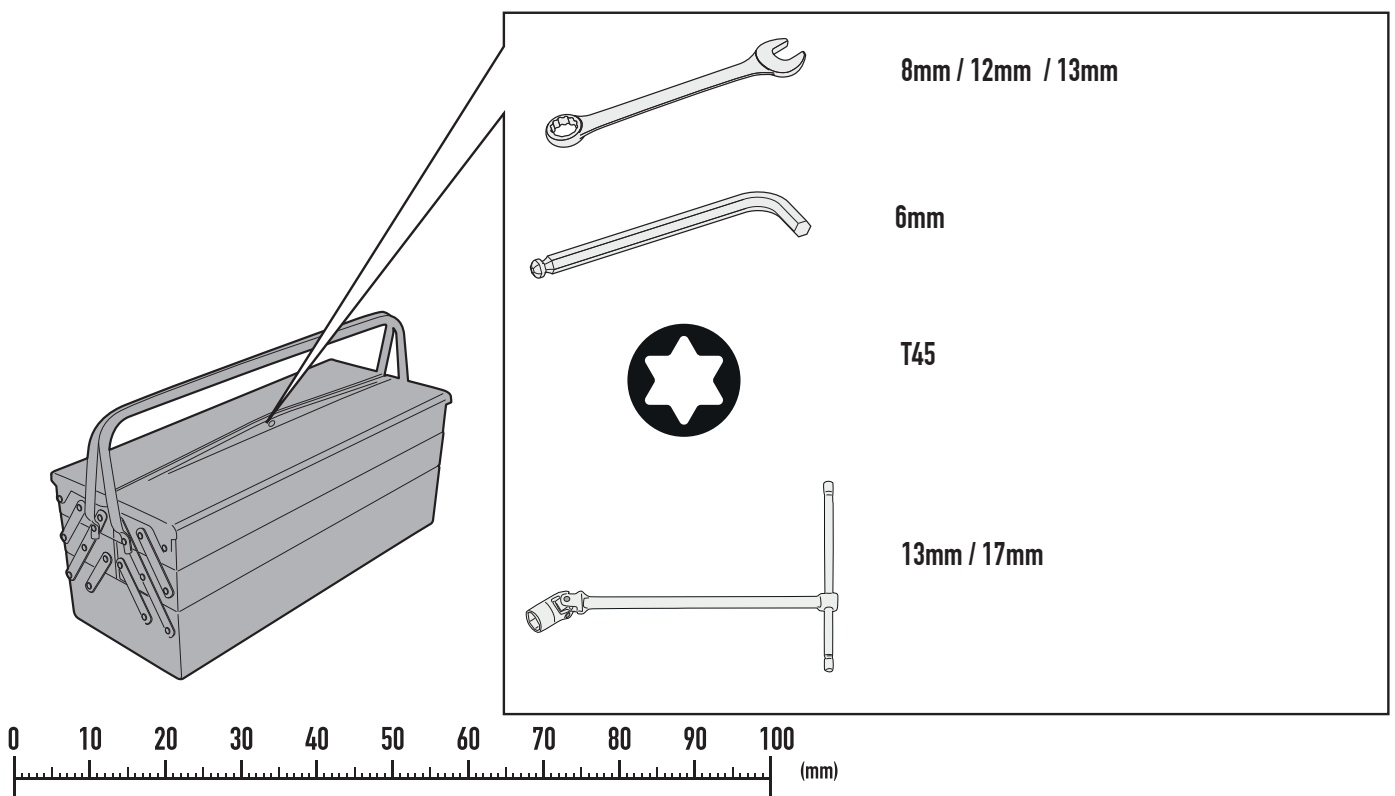

TN7710 - KN7710

SPECIFIC ENGINE GUARD

KTM 790 ADVENTURE (2019)

N°	Description	Features	Code	Quantity
1	Engine Guard	-	TN7710DXV TN7710SXV	2(Left; Right)
2	Lateral support	RIGHT SIDE	GL4225V	1(Right Side)
3	Lateral support	LEFT SIDE	GL4226V	1(Left Side)
4	Lower support	-	GL4228DXV GL4228SXV	2(Left; Right)
5	Screw	TECF M6x30	630TECF	4
6	Screw	TE M8x60	860TE	1
7	Screw	TE M8x80	880TE	1
8	Screw	TECF M8x20	820TECF	4
9	Screw	TEX M10x60 INOX	1060TEX	1
10	Screw	TEX M10x120 INOX	10120TEX	1
11	Split washer	Foro Ø6mm	Z1063	4
12	Stainless Steel Washer	Foro Ø6mm/Esterno 16mm/Sp.2mm	616RONX	4
13	Split washer Scheibe	Foro Ø8mm	Z1060	6
14	Stainless Steel Washer	Foro Ø8mm/Esterno 14mm/ Sp.0,3mm	805RONX	6
15	Stainless Steel Washer	Foro Ø10mm Sp.1mm	101RON	2
16	Split washer	Foro Ø10mm INOX	10RONSX	2

TN7710 - KN7710

SPECIFIC ENGINE GUARD

KTM 790 ADVENTURE (2019)

N°	Description	Features	Code	Quantity
17	Spacer	Ø16x4,5 Foro 6,5mm	C16L4,5F6,5T	2
18	Spacer	Ø16x6 Foro 6,5mm	C16L6F6,5T	2
19	Spacer	Ø16x32 Foro 8,5mm	C16L32F8,5T	2
20	Spacer	Ø30x21 Foro 8,5mm	C30L21F8,5T	1
21	Spacer	Ø18x20 Foro 14mm	C18L20F14FET	1
22	Cap	-	13COP	2
23	Cap	-	17COP	2
24	Original Parts	-	-	-