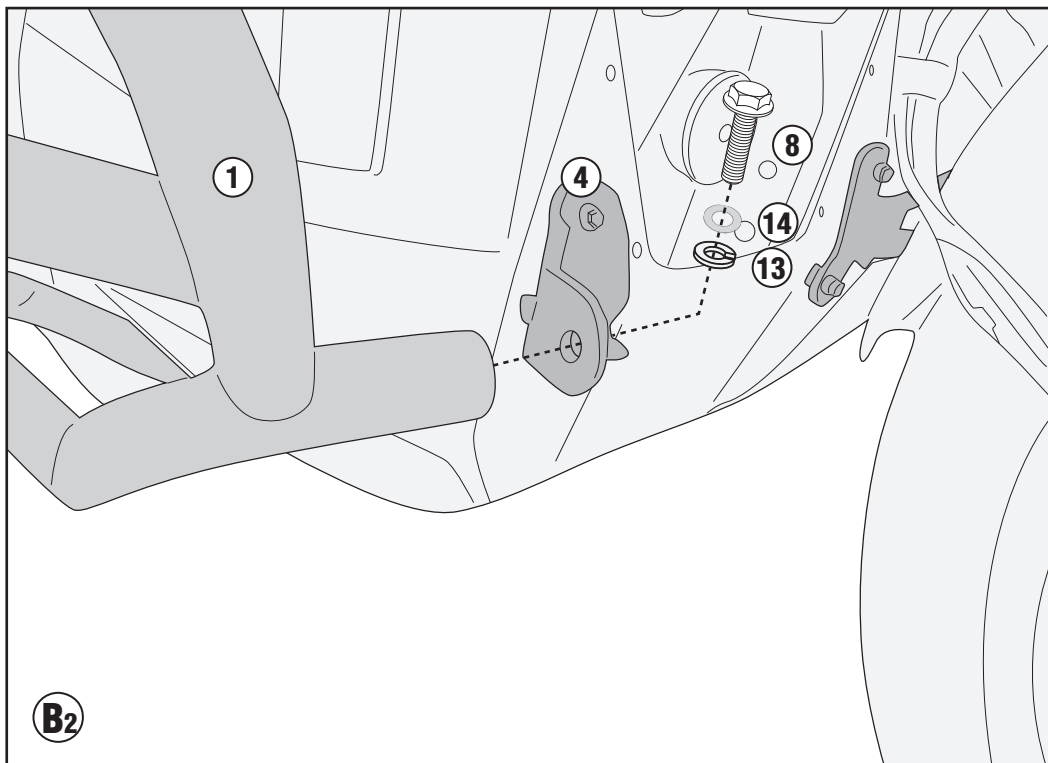

SPECIFIC ENGINE GUARD

KTM 790 ADVENTURE (2019)

RIGHT SIDE

LEFT SIDE

TN7710 - KN7710

SPECIFIC ENGINE GUARD

KTM 790 ADVENTURE (2019)

TN7710 - KN7710