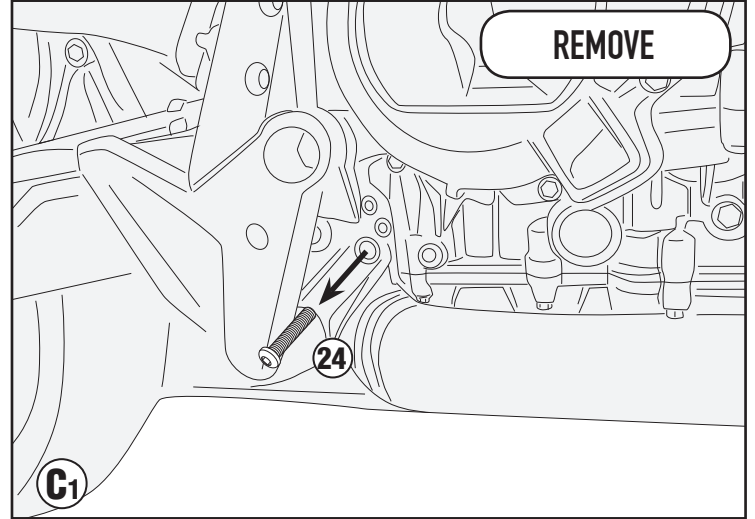

TN7710 - KN7710

SPECIFIC ENGINE GUARD

KTM 790 ADVENTURE (2019)

RIGHT SIDE