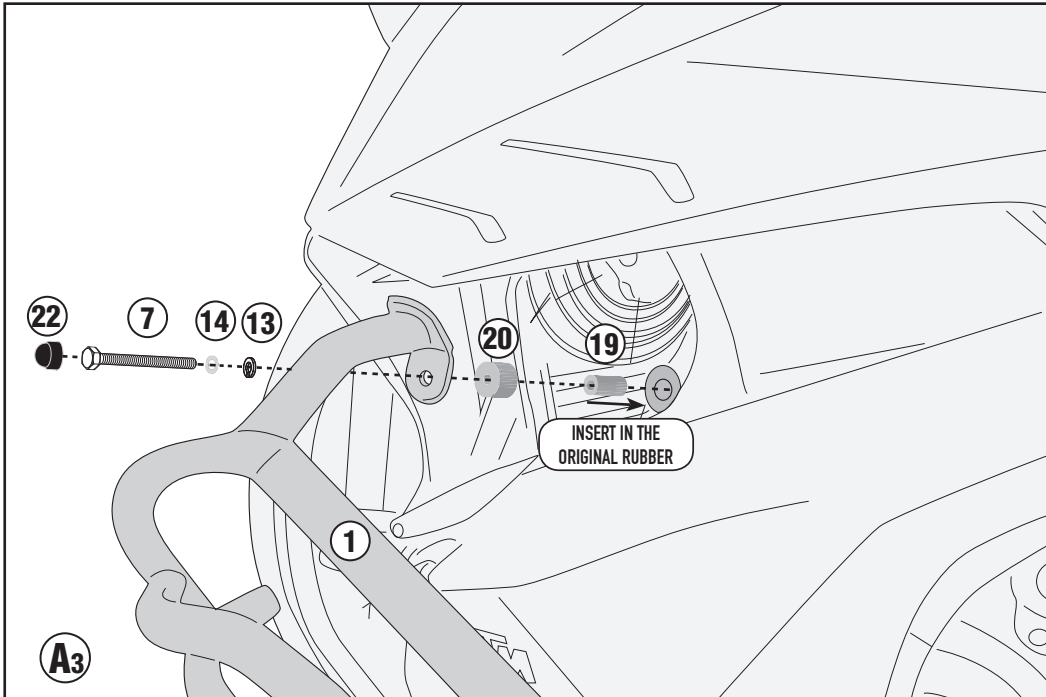

TN7710 - KN7710

SPECIFIC ENGINE GUARD

KTM 790 ADVENTURE (2019)