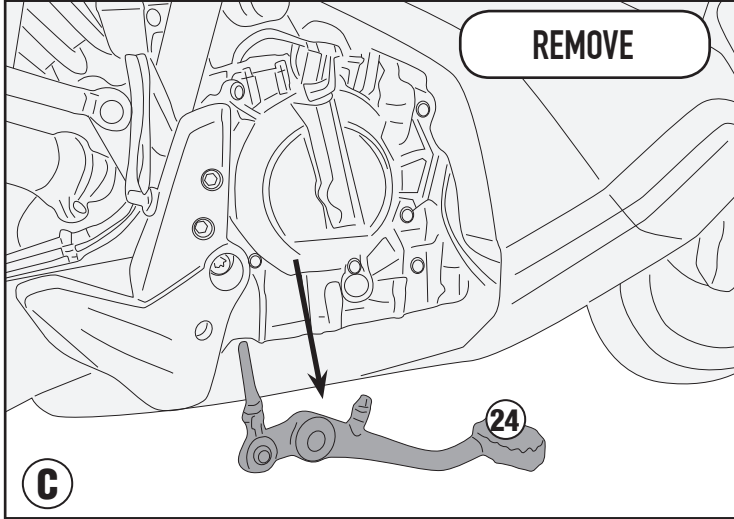

TN7710 - KN7710

SPECIFIC ENGINE GUARD

KTM 790 ADVENTURE (2019)

RIGHT SIDE