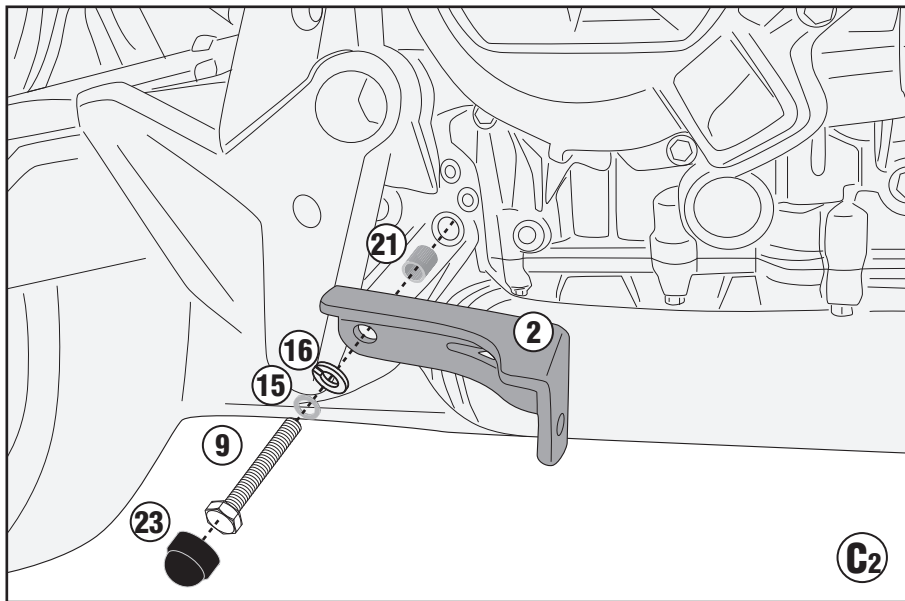

TN7710 - KN7710

SPECIFIC ENGINE GUARD

KTM 790 ADVENTURE (2019)

RIGHT SIDE