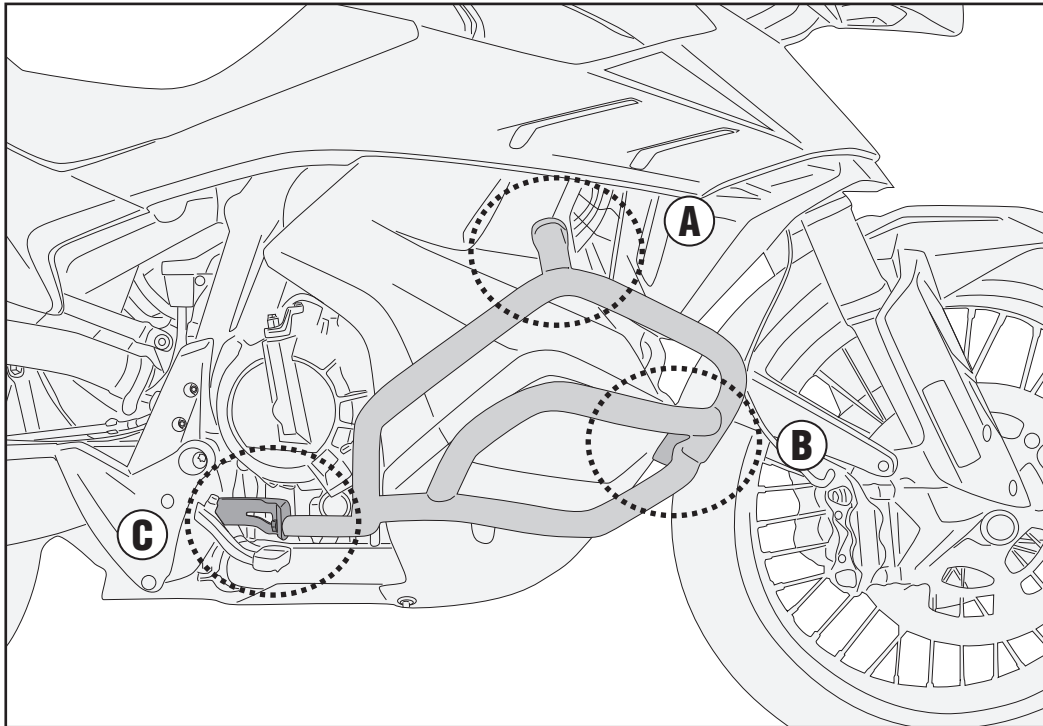

TN7710 - KN7710

SPECIFIC ENGINE GUARD

KTM 790 ADVENTURE (2019)

N°	Description	Features	Code	Quantity
1	Engine Guard	-	TN7710DXV TN7710SXV	2(Left; Right)
2	Lateral support	RIGHT SIDE	GL4225V	1(Right Side)
3	Lateral support	LEFT SIDE	GL4226V	1(Left Side)
4	Lower support	-	GL4228DXV GL4228SXV	2(Left; Right)
5	Screw	TECF M6x30	630TECF	4
6	Screw	TE M8x60	860TE	1
7	Screw	TE M8x80	880TE	1
8	Screw	TECF M8x20	820TECF	4
9	Screw	TEX M10x60 INOX	1060TEX	1
10	Screw	TEX M10x120 INOX	10120TEX	1
11	Split washer	Foro Ø6mm	Z1063	4
12	Stainless Steel Washer	Foro Ø6mm/Esterno 16mm/Sp.2mm	616RONX	4
13	Split washer Scheibe	Foro Ø8mm	Z1060	6
14	Stainless Steel Washer	Foro Ø8mm/Esterno 14mm/ Sp.0,3mm	805RONX	6
15	Stainless Steel Washer	Foro Ø10mm Sp.1mm	101RON	2
16	Split washer	Foro Ø10mm INOX	10RONSX	2

TN7710 - KN7710

SPECIFIC ENGINE GUARD

KTM 790 ADVENTURE (2019)

N°	Description	Features	Code	Quantity
17	Spacer	Ø16x4,5 Foro 6,5mm	C16L4,5F6,5T	2
18	Spacer	Ø16x6 Foro 6,5mm	C16L6F6,5T	2
19	Spacer	Ø16x32 Foro 8,5mm	C16L32F8,5T	2
20	Spacer	Ø30x21 Foro 8,5mm	C30L21F8,5T	1
21	Spacer	Ø18x20 Foro 14mm	C18L20F14FET	1
22	Cap	-	13COP	2
23	Cap	-	17COP	2
24	Original Parts	-	-	-

TN7710 - KN7710

SPECIFIC ENGINE GUARD

KTM 790 ADVENTURE (2019)

TN7710 - KN7710

SPECIFIC ENGINE GUARD

KTM 790 ADVENTURE (2019)

RIGHT SIDE

TN7710 - KN7710