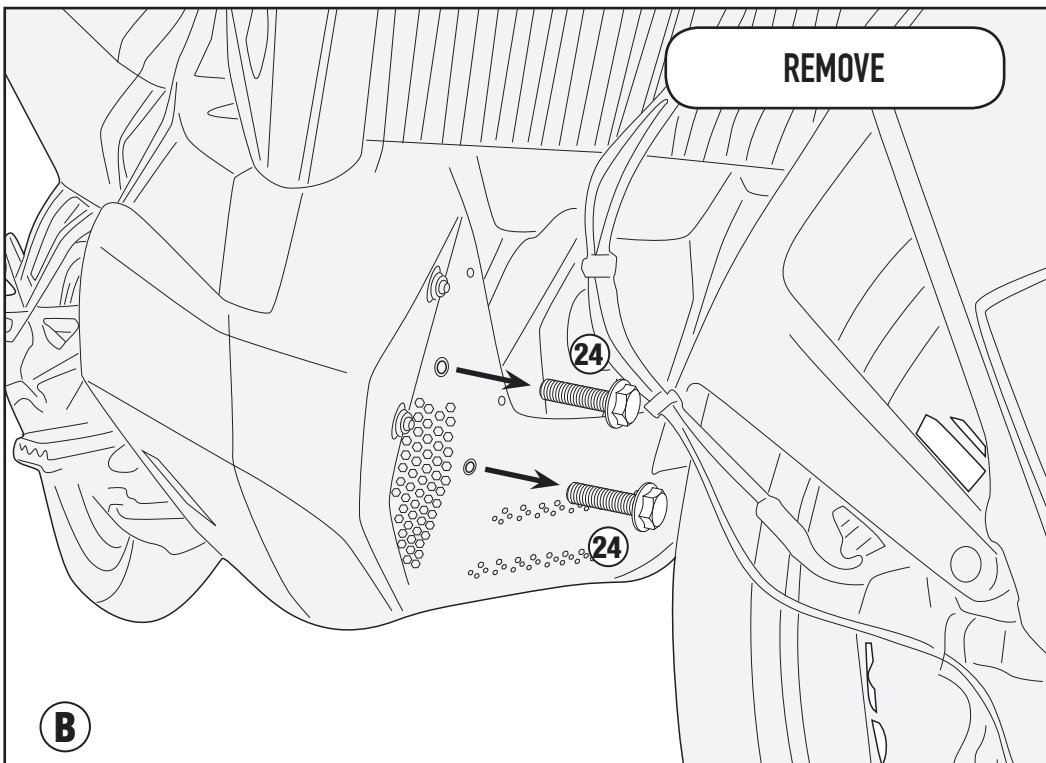

RIGHT SIDE

LEFT SIDE