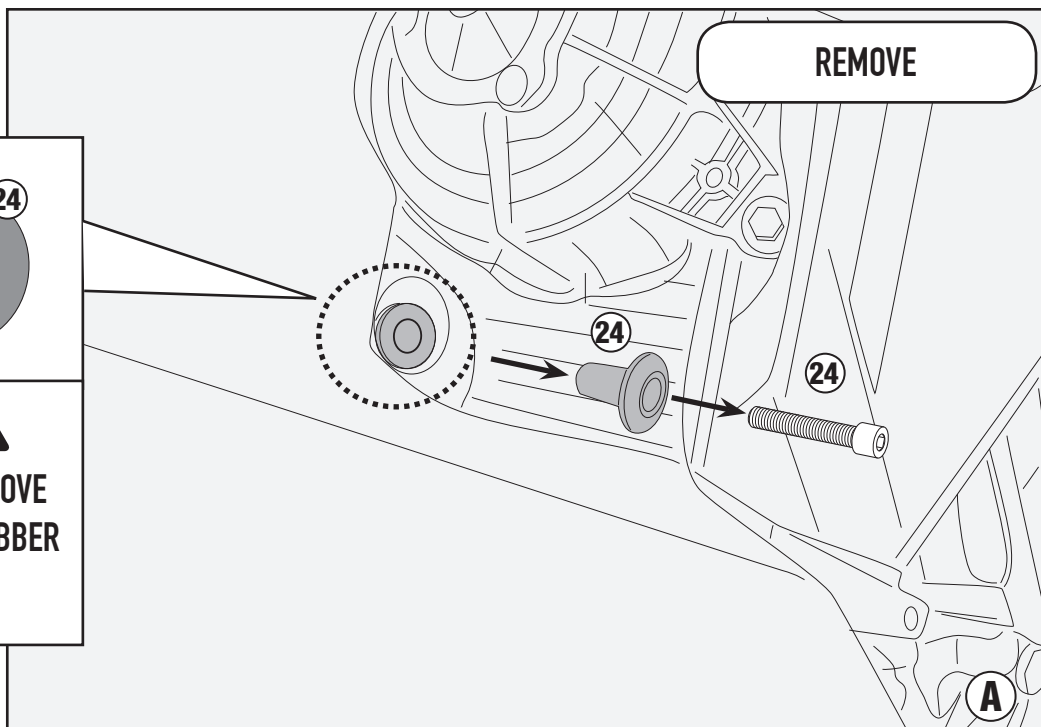

TN7710 - KN7710

SPECIFIC ENGINE GUARD

KTM 790 ADVENTURE (2019)

N°	Description	Features	Code	Quantity
17	Spacer	Ø16x4,5 Foro 6,5mm	C16L4,5F6,5T	2
18	Spacer	Ø16x6 Foro 6,5mm	C16L6F6,5T	2
19	Spacer	Ø16x32 Foro 8,5mm	C16L32F8,5T	2
20	Spacer	Ø30x21 Foro 8,5mm	C30L21F8,5T	1
21	Spacer	Ø18x20 Foro 14mm	C18L20F14FET	1
22	Cap	-	13COP	2
23	Cap	-	17COP	2
24	Original Parts	-	-	-

TN7710 - KN7710

SPECIFIC ENGINE GUARD

KTM 790 ADVENTURE (2019)

TN7710 - KN7710

SPECIFIC ENGINE GUARD

KTM 790 ADVENTURE (2019)

RIGHT SIDE

TN7710 - KN7710