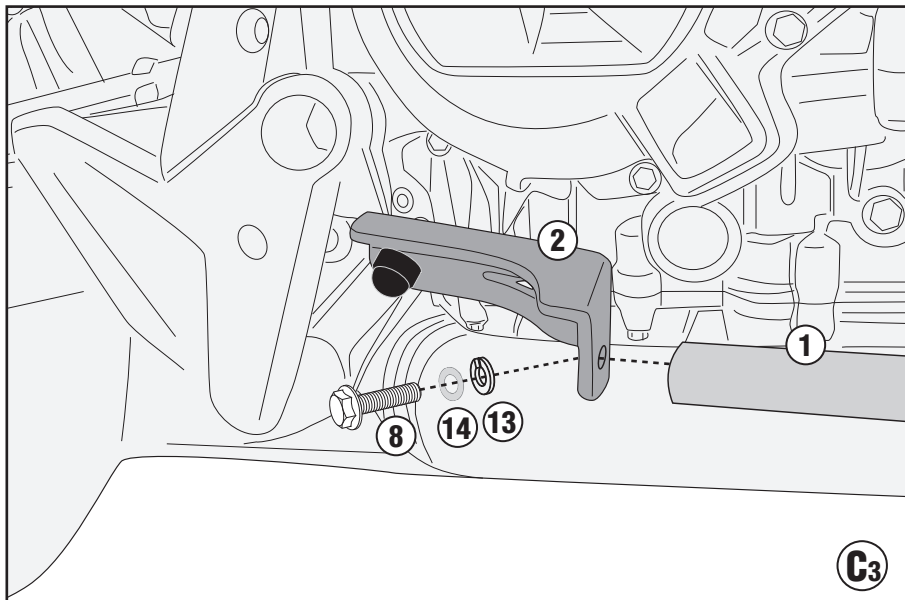

TN7710 - KN7710

SPECIFIC ENGINE GUARD

KTM 790 ADVENTURE (2019)

RIGHT SIDE