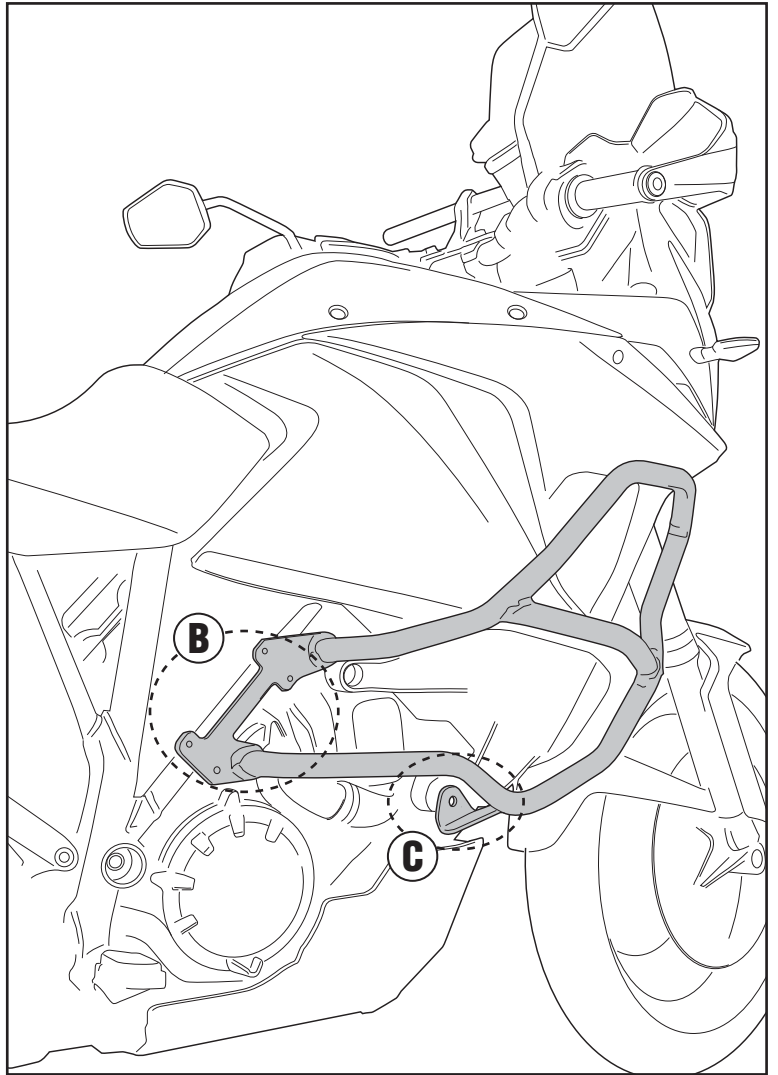

TN7703 - KN7703

SPECIFIC ENGINE GUARD

KTM 1190 ADVENTURE - 1190 ADVENTURE R (2013-2014) / 1050 ADVENTURE (2015)