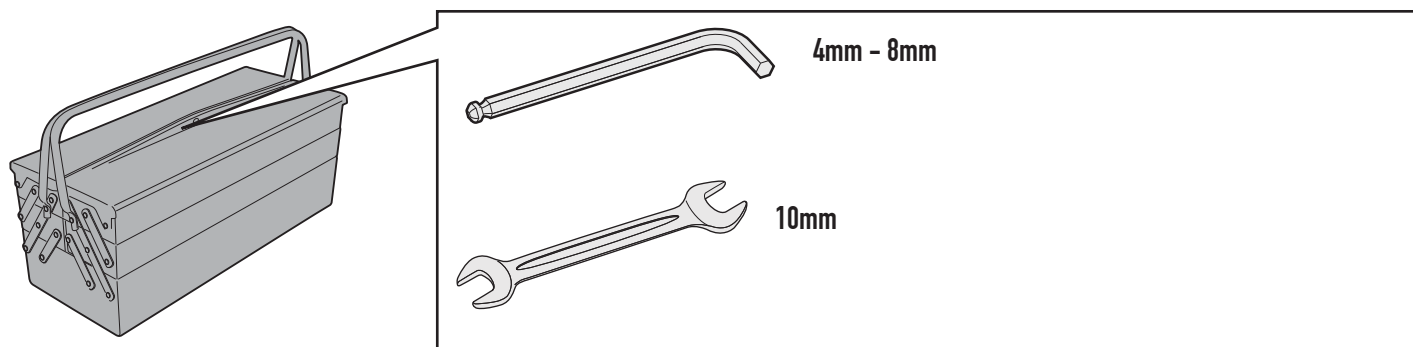

TN7703 - KN7703

SPECIFIC ENGINE GUARD

KTM 1190 ADVENTURE - 1190 ADVENTURE R (2013-2014) / 1050 ADVENTURE (2015)

N°	Description	Features	Code	Quantity	
1	Engine Guard	-	TN7703DXS TN7703SXS	2 (Dx,Sx)	
2	Support	-	GL2560S	4	
3	Support	-	Z2271	8	
4	Nipples	-	347TNG	1	
5	Screw	TBEI M6x35	635TBEI	2	
6	Screw	TCE M10x90	1090TCE	2	
7	Screw	TBEI M6x55	655TBEI	8	
8	Washer	Foro 6mm	6RON	4	
9	Washer	Ø10	10RON	2	

TN7703 - KN7703

SPECIFIC ENGINE GUARD

KTM 1190 ADVENTURE - 1190 ADVENTURE R (2013-2014) / 1050 ADVENTURE (2015)

N°	Description	Features	Code	Quantity	
10	Washer	-	6RONSX	8	
11	Bolt	-	6DADIB	2	
12	Spacer	Ø18x25 Foro 10.5mm	C18L25F10,5T	2	
13	Spacer	Ø20x4 Foro 10.5mm	C20L4F10,5T	2	
14	Spacer	Ø22x6 Foro 10.5mm	C22L6F10,5T	2	
15	Original parts	-	-	-	