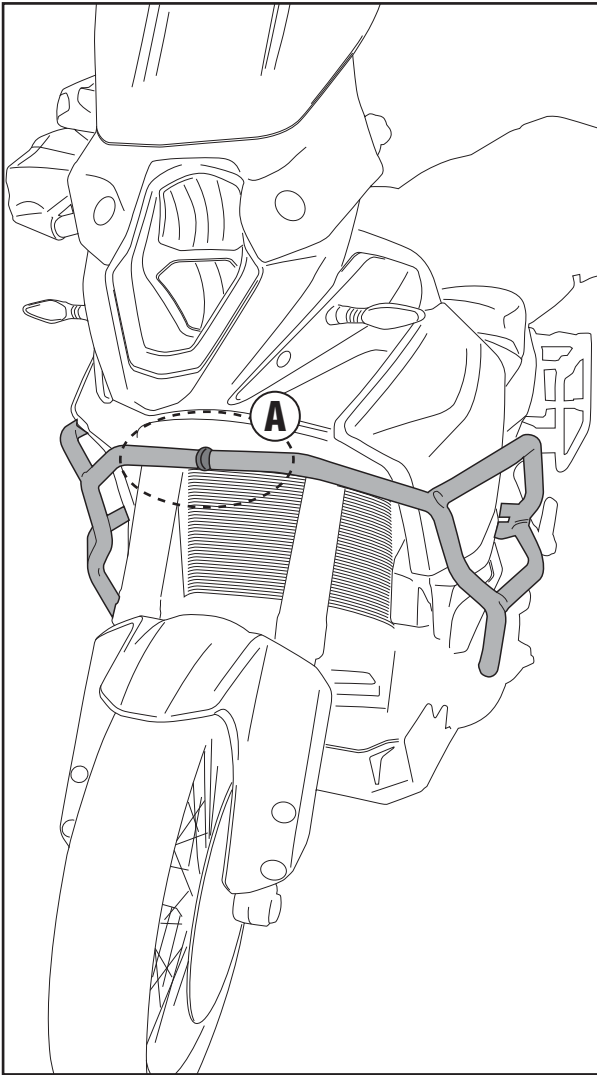

TN7703 - KN7703

SPECIFIC ENGINE GUARD

KTM 1190 ADVENTURE - 1190 ADVENTURE R (2013-2014) / 1050 ADVENTURE (2015)