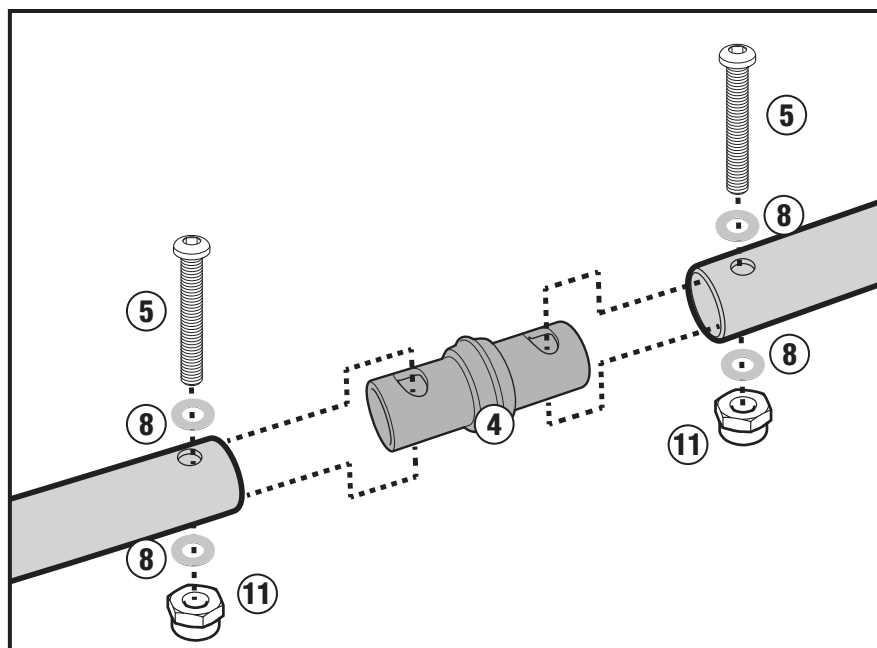

TN7703 - KN7703

SPECIFIC ENGINE GUARD

KTM 1190 ADVENTURE - 1190 ADVENTURE R (2013-2014) / 1050 ADVENTURE (2015)

N°	Description	Features	Code	Quantity	
1	Engine Guard	-	TN7703DXS TN7703SXS	2 (Dx,Sx)	
2	Support	-	GL2560S	4	
3	Support	-	Z2271	8	
4	Nipples	-	347TNG	1	
5	Screw	TBEI M6x35	635TBEI	2	
6	Screw	TCE M10x90	1090TCE	2	
7	Screw	TBEI M6x55	655TBEI	8	
8	Washer	Foro 6mm	6RON	4	
9	Washer	Ø10	10RON	2	

TN7703 - KN7703

SPECIFIC ENGINE GUARD

KTM 1190 ADVENTURE - 1190 ADVENTURE R (2013-2014) / 1050 ADVENTURE (2015)

N°	Description	Features	Code	Quantity	
10	Washer	-	6RONSX	8	
11	Bolt	-	6DADIB	2	
12	Spacer	Ø18x25 Foro 10.5mm	C18L25F10,5T	2	
13	Spacer	Ø20x4 Foro 10.5mm	C20L4F10,5T	2	
14	Spacer	Ø22x6 Foro 10.5mm	C22L6F10,5T	2	
15	Original parts	-	-	-	

TN7703 - KN7703

SPECIFIC ENGINE GUARD

KTM 1190 ADVENTURE - 1190 ADVENTURE R (2013-2014) / 1050 ADVENTURE (2015)

TN7703 - KN7703

SPECIFIC ENGINE GUARD

KTM 1190 ADVENTURE - 1190 ADVENTURE R (2013-2014) / 1050 ADVENTURE (2015)