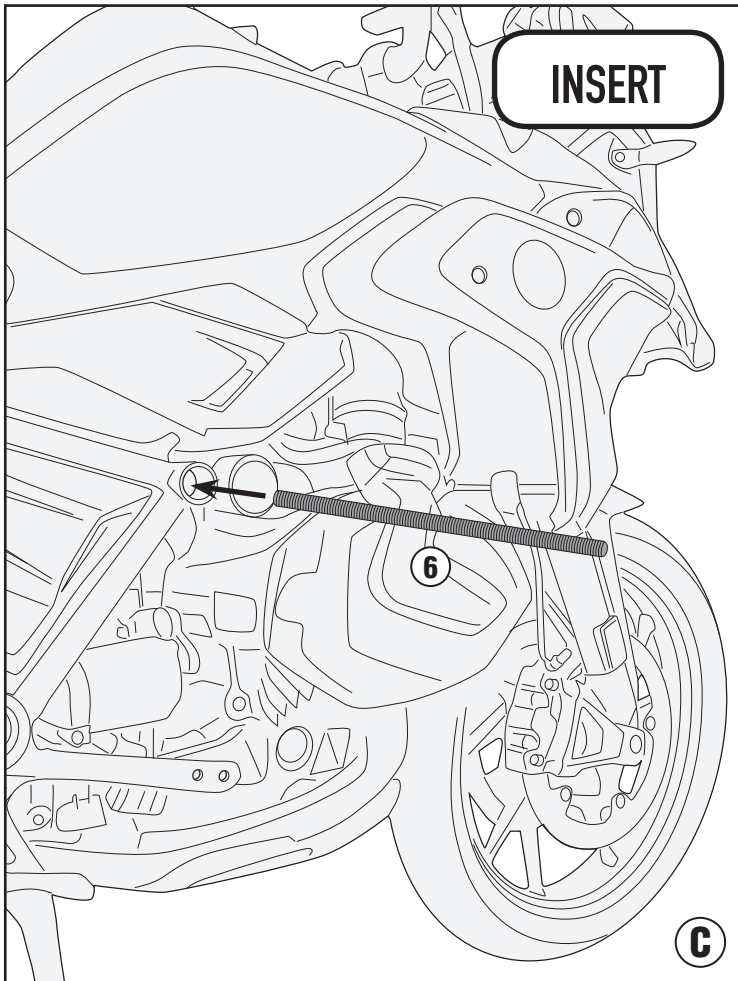

TN51280X - KN51280X

SPECIFIC ENGINE GUARD

BMW

R1250GS

(2019)