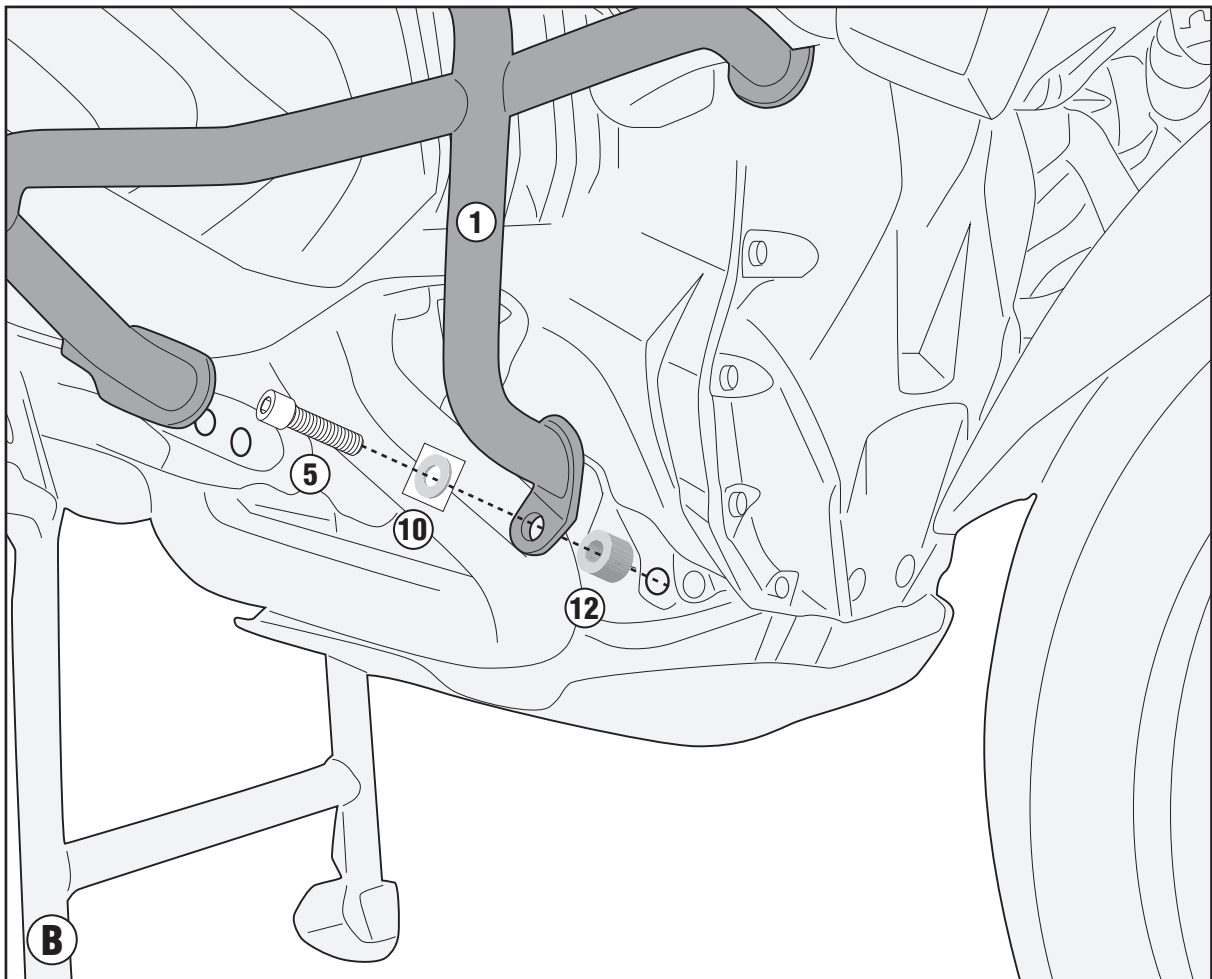

TN51280X - KN51280X

SPECIFIC ENGINE GUARD

BMW

R1250GS

(2019)