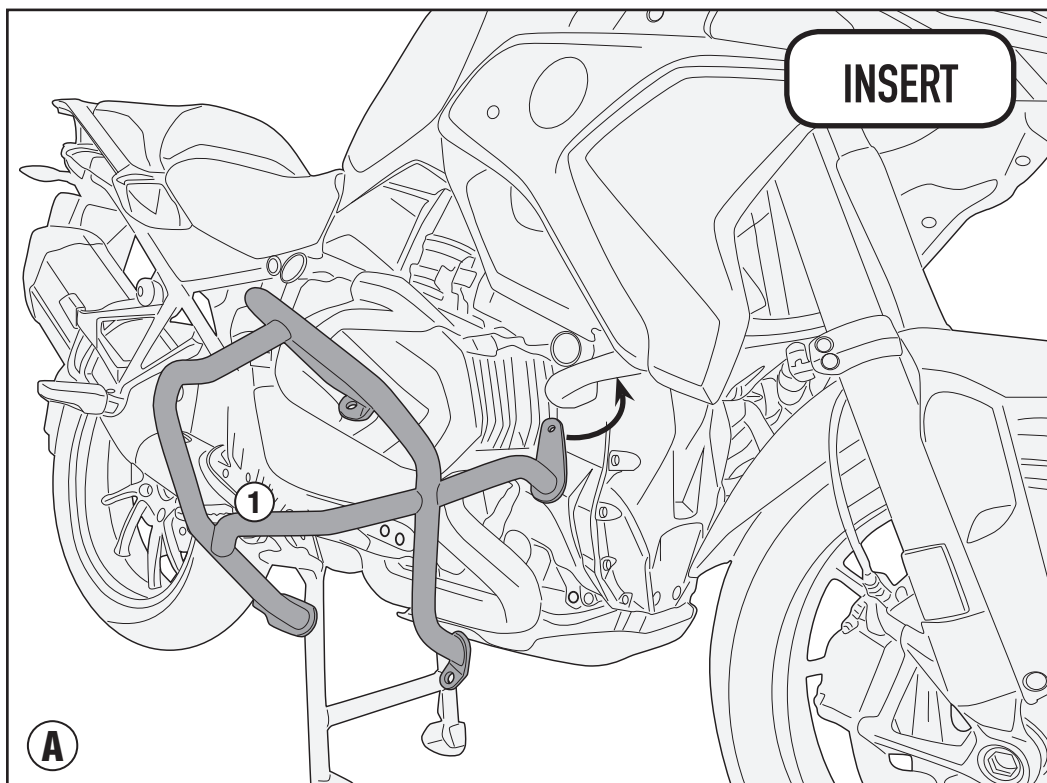

TN51280X - KN51280X

SPECIFIC ENGINE GUARD

BMW

R1250GS

(2019)