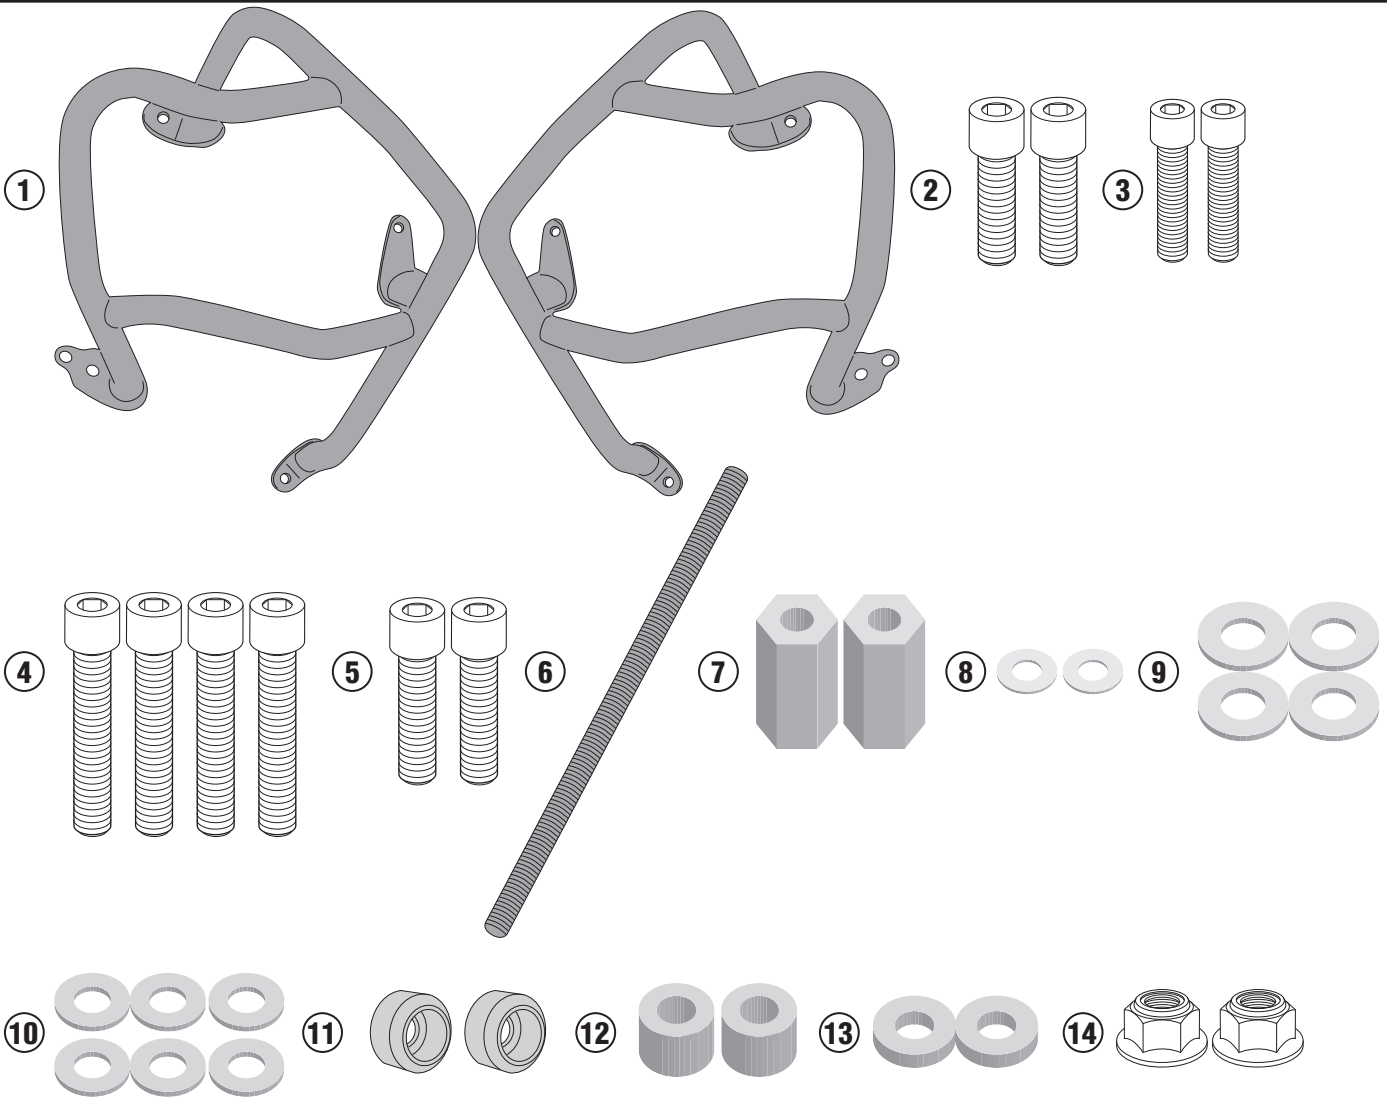

TN51280X - KN51280X

SPECIFIC ENGINE GUARD

BMW

R1250GS

(2019)

N°	Description	Features	Code	Quantity
1	Engine Guard	-	TN51280XDXV TN51280XSXV	2 (Right; Left)
2	Screw	TCES M10x30	1030TCES	2
3	Screw	TCEX M8x30	830TCEX	2
4	Screw	TCEX M10x50	1050TCEX	4
5	Screw	TCEX M10x35	1035TCEX	2
6	Threaded Bar	M12x230 Passo 1,75mm INOX	V884	1
7	Spacer	Esagono 21mm / Lunghezza 43mm	V882	2
8	Stainless Steel Washer	Ø8	8RONX	2
9	Washer	Ø12	12RON	4
10	Stainless Steel Washer	Ø10	10RONX	6
11	Spacer	Esterno Ø25	V1023	2
12	Spacer	Ø20x15 Foro 10,5 mm	C20L15F10,5T	2
13	Spacer	Ø22x5 Foro 10,5 mm	C22L5F10,5T	2
14	Bolt	Dado Autobloccante Flangiato Alto M8	8DADIAFLNX	2
15	Original Parts	-	-	-

TN51280X - KN51280X

SPECIFIC ENGINE GUARD

BMW

R1250GS

(2019)

TN51280X - KN51280X

SPECIFIC ENGINE GUARD

BMW

R1250GS

(2019)

TN51280X - KN51280X

SPECIFIC ENGINE GUARD

BMW

R1250GS

(2019)

TN51280X - KN51280X

SPECIFIC ENGINE GUARD

BMW

R1250GS

(2019)

TN51280X - KN51280X

PARE-CARTER SPECIFIQUE

BMW

R1250GS