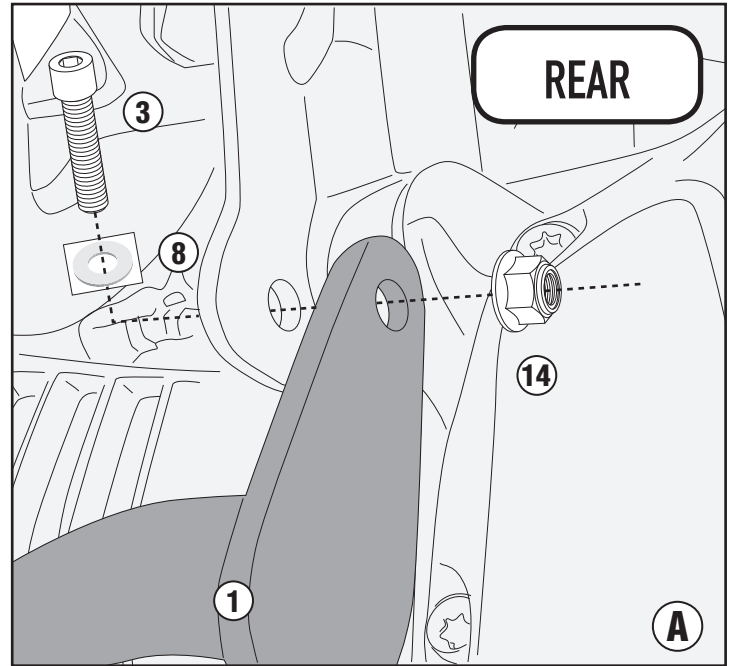

TN51280X - KN51280X

SPECIFIC ENGINE GUARD

BMW

R1250GS

(2019)