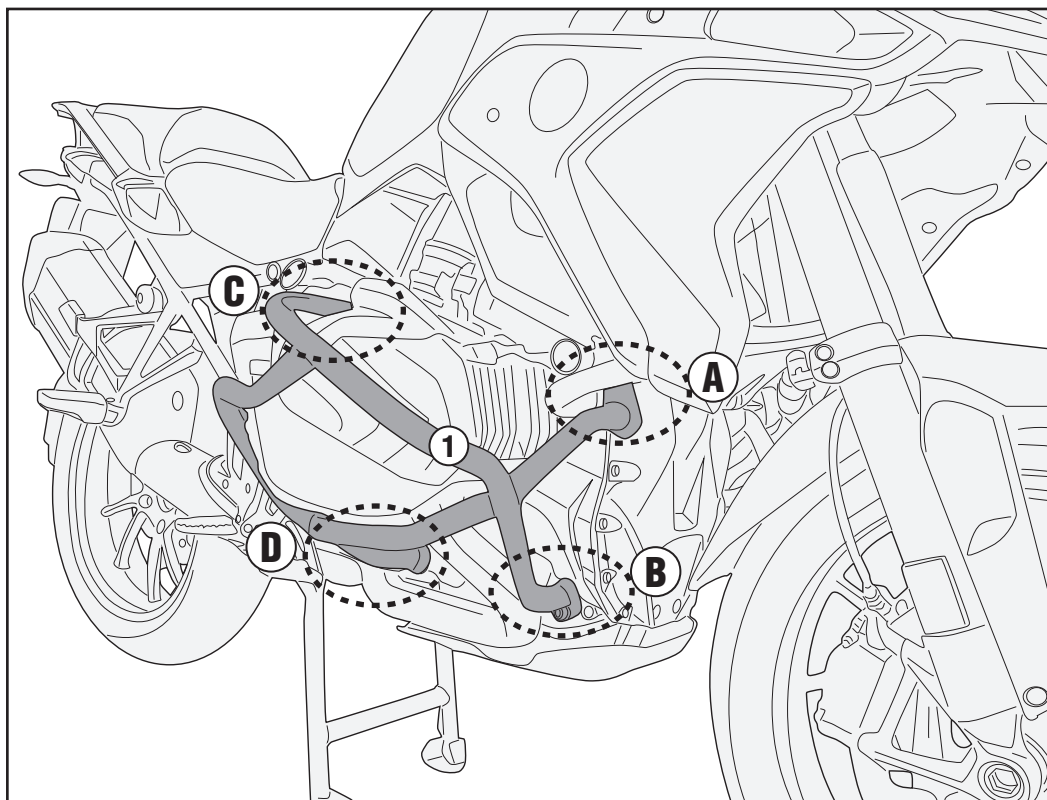

TN51280X - KN51280X

SPECIFIC ENGINE GUARD

BMW

R1250GS

(2019)