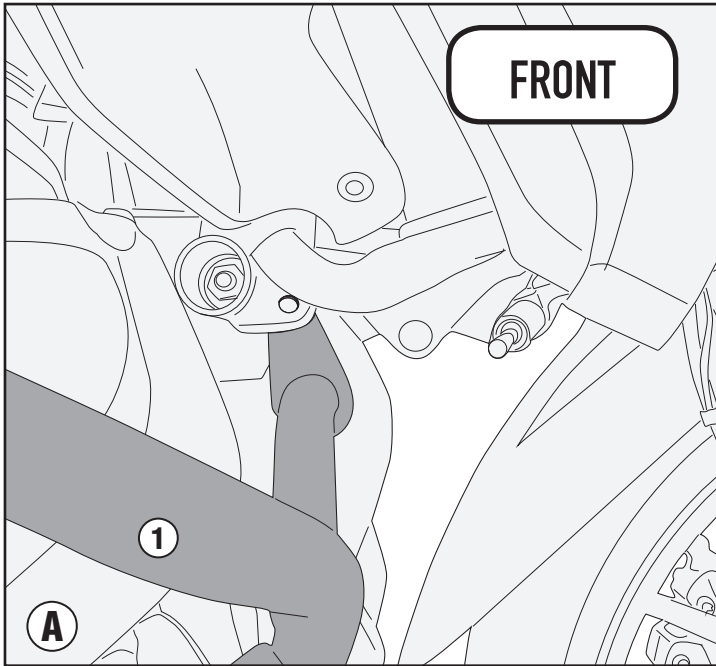

TN51280X - KN51280X

SPECIFIC ENGINE GUARD

BMW

R1250GS

(2019)