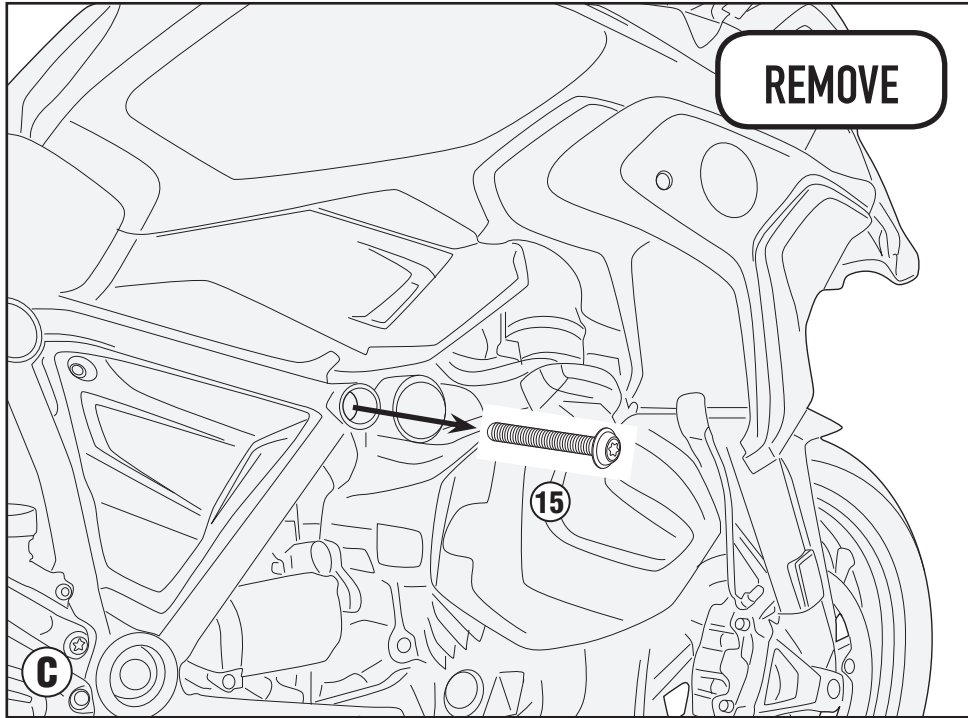

TN51280X - KN51280X

SPECIFIC ENGINE GUARD

BMW

R1250GS

(2019)