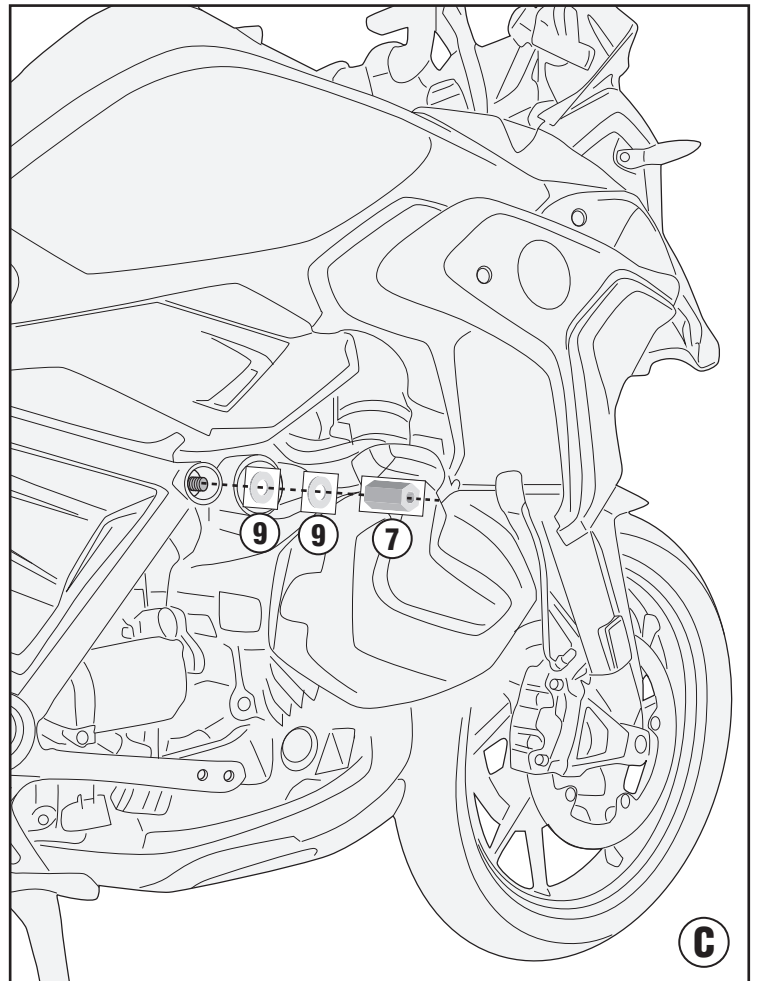

TN51280X - KN51280X

SPECIFIC ENGINE GUARD

BMW

R1250GS

(2019)