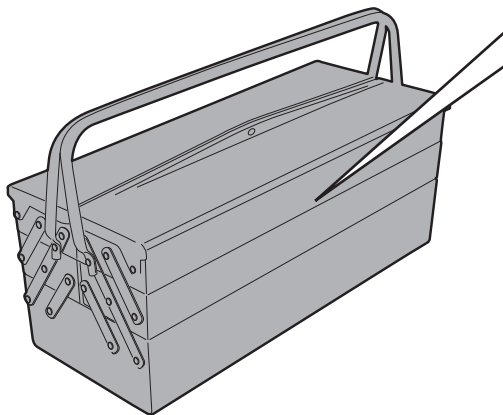

TN51280X - KN51280X

SPECIFIC ENGINE GUARD

BMW

R1250GS

(2019)

N°	Description	Features	Code	Quantity
1	Engine Guard	-	TN51280XDXV TN51280XSXV	2 (Right; Left)
2	Screw	TCES M10x30	1030TCES	2
3	Screw	TCEX M8x30	830TCEX	2
4	Screw	TCEX M10x50	1050TCEX	4
5	Screw	TCEX M10x35	1035TCEX	2
6	Threaded Bar	M12x230 Passo 1,75mm INOX	V884	1
7	Spacer	Esagono 21mm / Lunghezza 43mm	V882	2
8	Stainless Steel Washer	Ø8	8RONX	2
9	Washer	Ø12	12RON	4
10	Stainless Steel Washer	Ø10	10RONX	6
11	Spacer	Esterno Ø25	V1023	2
12	Spacer	Ø20x15 Foro 10,5 mm	C20L15F10,5T	2
13	Spacer	Ø22x5 Foro 10,5 mm	C22L5F10,5T	2
14	Bolt	Dado Autobloccante Flangiato Alto M8	8DADIAFLNX	2
15	Original Parts	-	-	-

TN51280X - KN51280X

SPECIFIC ENGINE GUARD

BMW

R1250GS

(2019)

TN51280X - KN51280X

SPECIFIC ENGINE GUARD

BMW