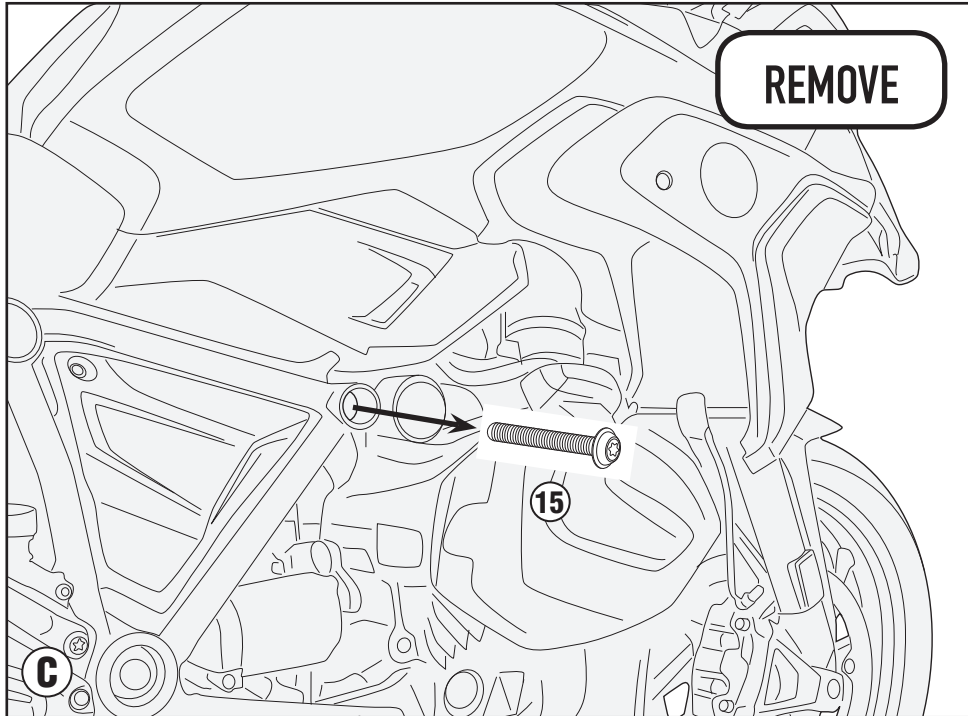

TN5128 - KN5128

SPECIFIC ENGINE GUARD

BMW

R1250GS

(2019)