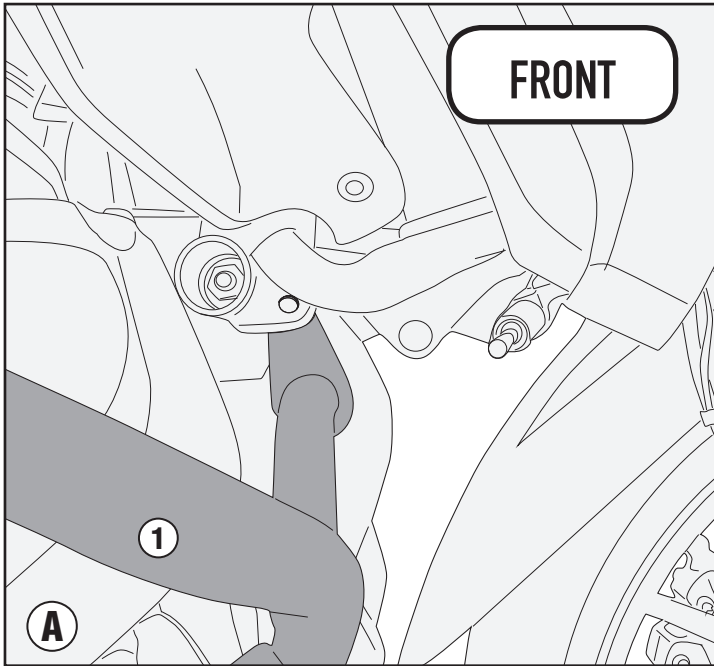

TN5128 - KN5128

SPECIFIC ENGINE GUARD

BMW

R1250GS

(2019)