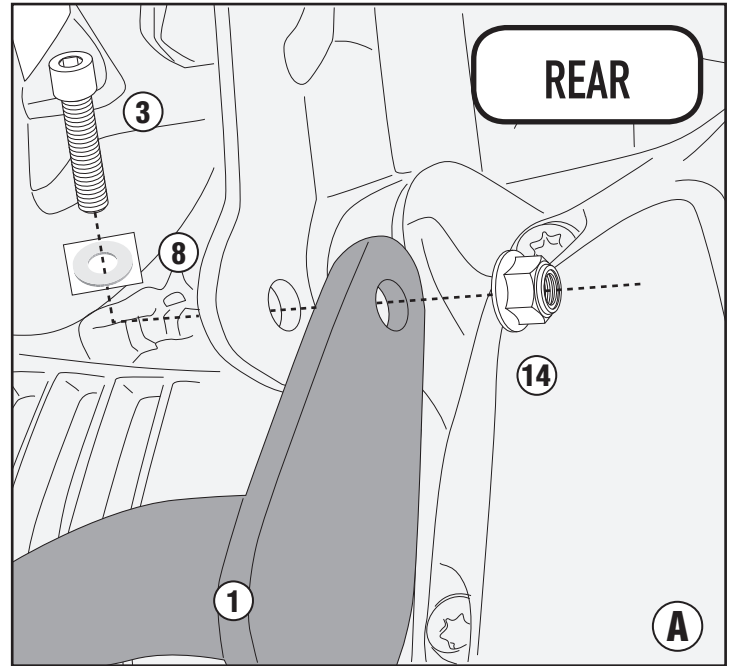

TN5128 - KN5128

SPECIFIC ENGINE GUARD

BMW

R1250GS

(2019)