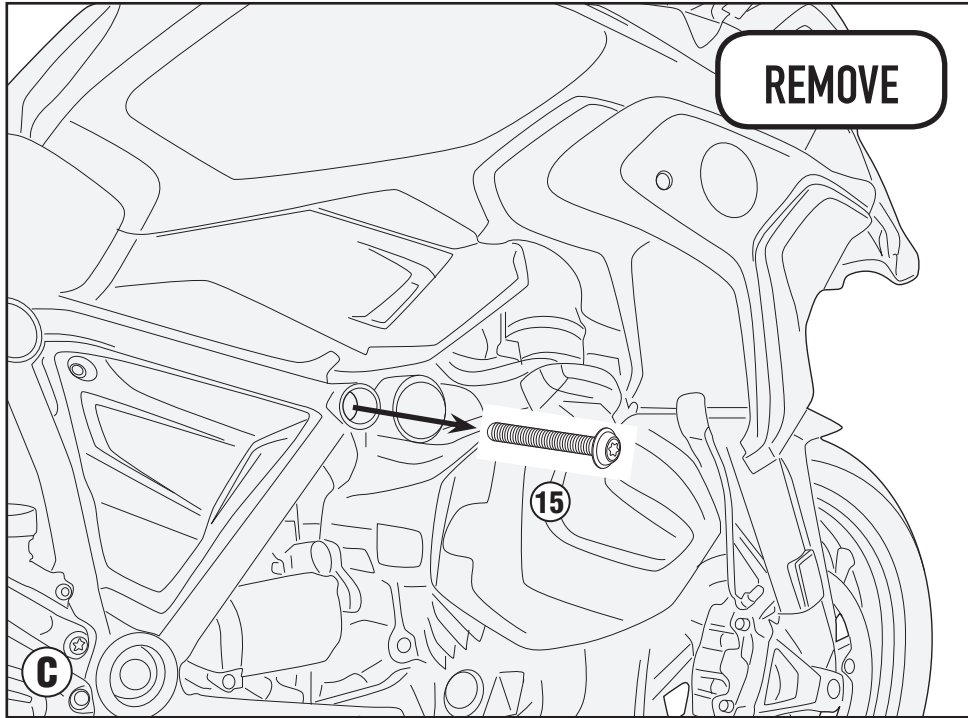

TN5128 - KN5128

SPECIFIC ENGINE GUARD

BMW

R1250GS

(2019)