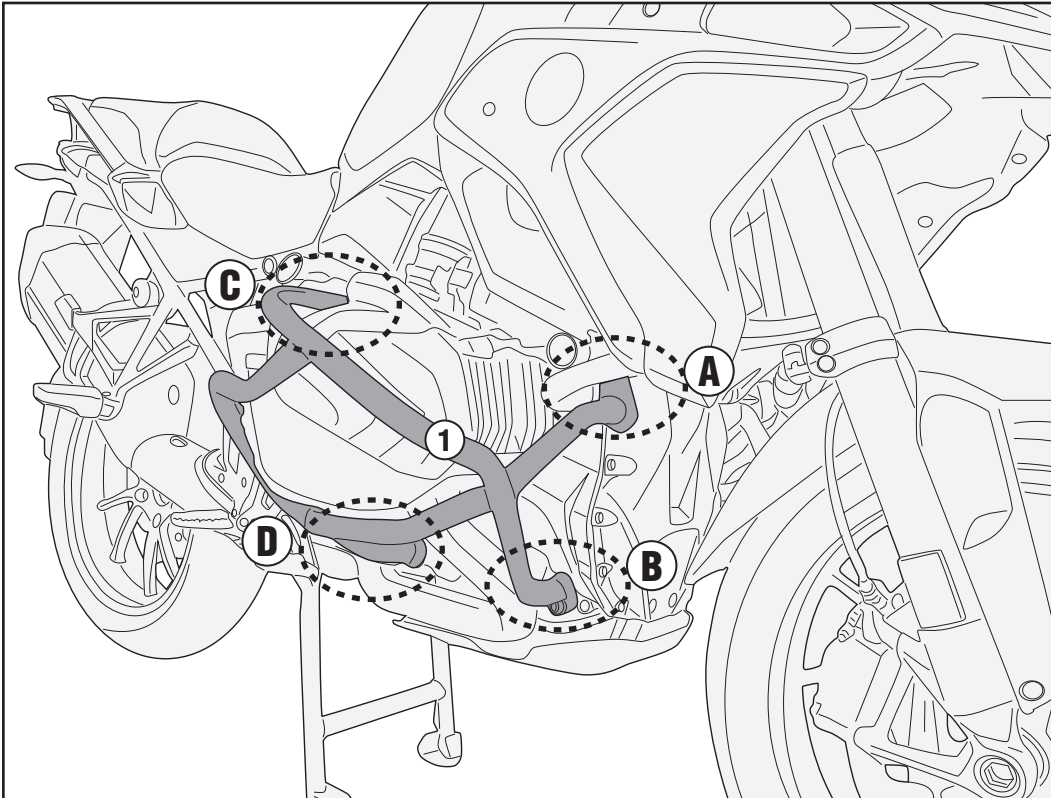

TN5128 - KN5128

SPECIFIC ENGINE GUARD

BMW

R1250GS

(2019)