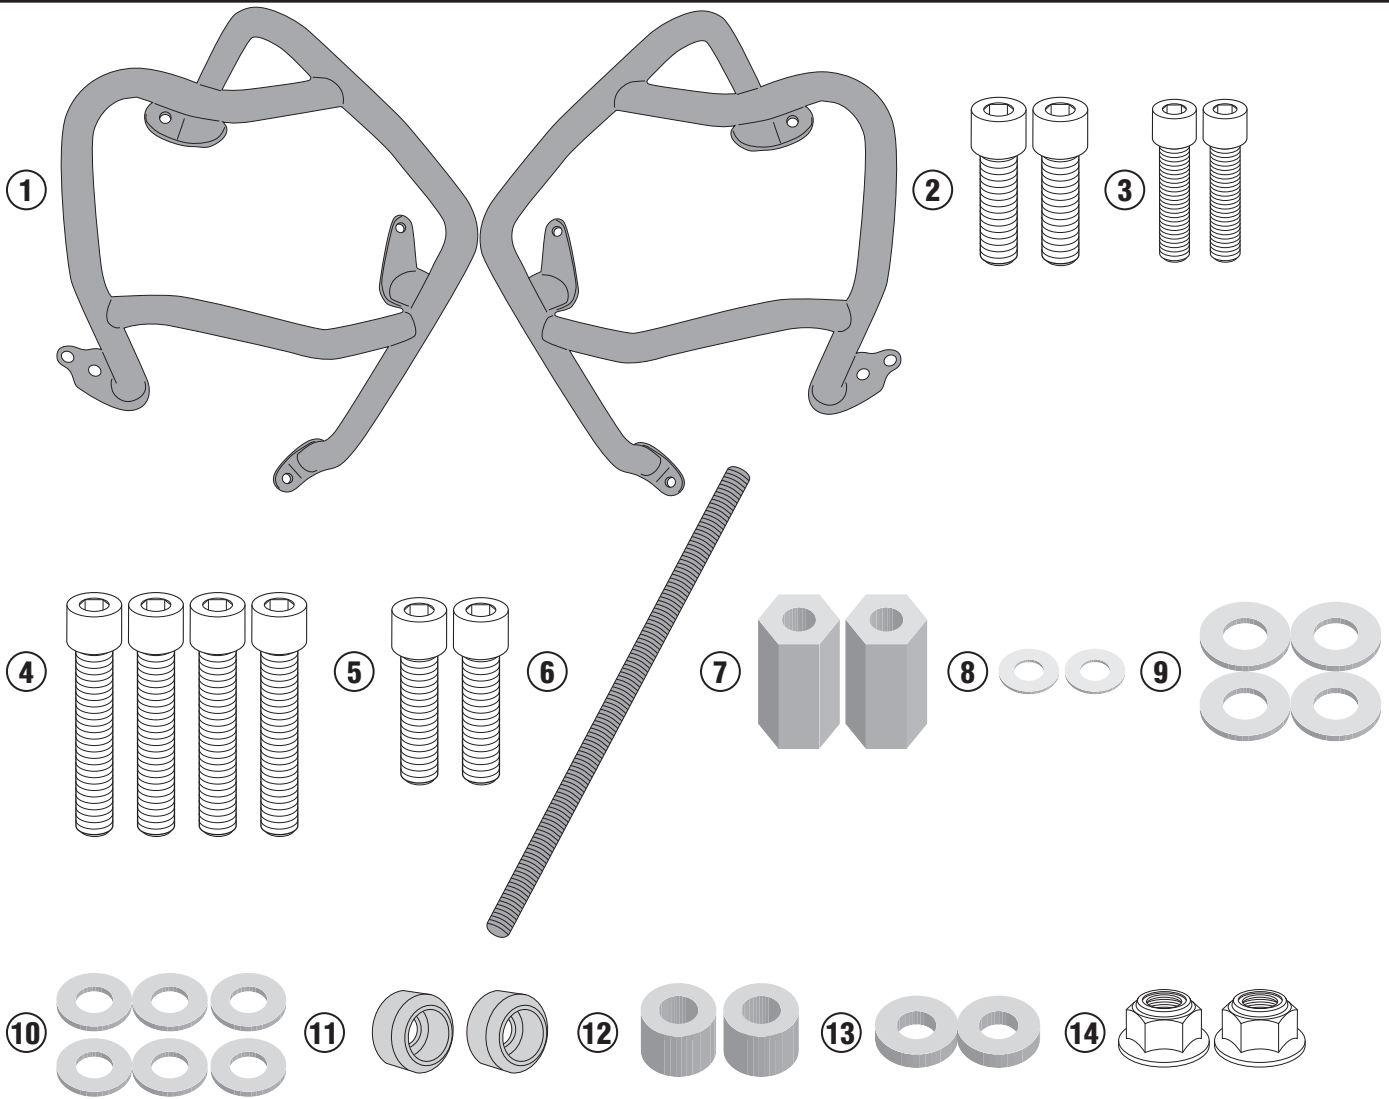

TN5128 - KN5128

SPECIFIC ENGINE GUARD

BMW

R1250GS

(2019)

N°	Description	Features	Code	Quantity
1	Engine Guard	-	TN5128DXV TN5128SXV	2 (Right; Left)
2	Screw	TCES M10x30	1030TCES	2
3	Screw	TCEX M8x30	830TCEX	2
4	Screw	TCEX M10x50	1050TCEX	4
5	Screw	TCEX M10x35	1035TCEX	2
6	Threaded Bar	M12x230 Passo 1,75mm INOX	V884	1
7	Spacer	Esagono 21mm / Lunghezza 43mm	V882	2
8	Stainless Steel Washer	Ø8	8RONX	2
9	Washer	Ø12	12RON	4
10	Stainless Steel Washer	Ø10	10RONX	6
11	Spacer	Esterno Ø25	V1023	2
12	Spacer	Ø20x15 Foro 10,5 mm	C20L15F10,5T	2
13	Spacer	Ø22x5 Foro 10,5 mm	C22L5F10,5T	2
14	Bolt	Dado Autobloccante Flangiato Alto M8	8DADIAFLNX	2
15	Original Parts	-	-	-

TN5128 - KN5128

SPECIFIC ENGINE GUARD

BMW

R1250GS

(2019)

TN5128 - KN5128

SPECIFIC ENGINE GUARD

BMW

R1250GS

(2019)

TN5128 - KN5128

SPECIFIC ENGINE GUARD

BMW

R1250GS

(2019)

TN5128 - KN5128

SPECIFIC ENGINE GUARD

BMW

R1250GS

(2019)

TN5128 - KN5128

SPECIFIC ENGINE GUARD

BMW

R1250GS