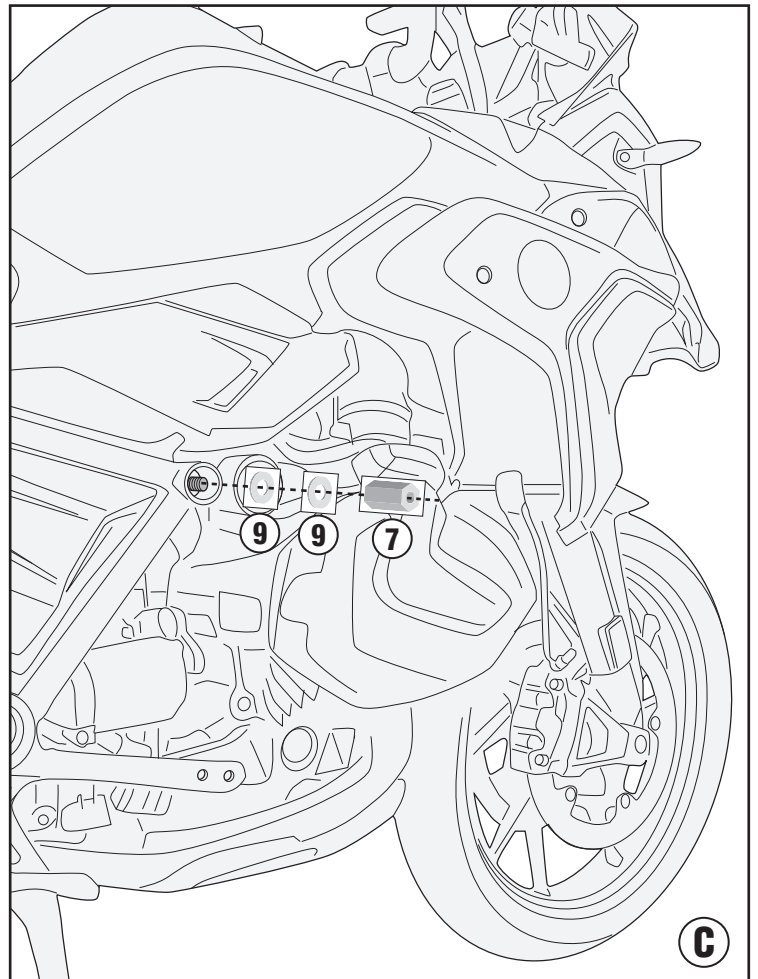

TN5128 - KN5128

SPECIFIC ENGINE GUARD

BMW

R1250GS

(2019)

N°	Description	Features	Code	Quantity
1	Engine Guard	-	TN5128DXV TN5128SXV	2 (Right; Left)
2	Screw	TCES M10x30	1030TCES	2
3	Screw	TCEX M8x30	830TCEX	2
4	Screw	TCEX M10x50	1050TCEX	4
5	Screw	TCEX M10x35	1035TCEX	2
6	Threaded Bar	M12x230 Passo 1,75mm INOX	V884	1
7	Spacer	Esagono 21mm / Lunghezza 43mm	V882	2
8	Stainless Steel Washer	Ø8	8RONX	2
9	Washer	Ø12	12RON	4
10	Stainless Steel Washer	Ø10	10RONX	6
11	Spacer	Esterno Ø25	V1023	2
12	Spacer	Ø20x15 Foro 10,5 mm	C20L15F10,5T	2
13	Spacer	Ø22x5 Foro 10,5 mm	C22L5F10,5T	2
14	Bolt	Dado Autobloccante Flangiato Alto M8	8DADIAFLNX	2
15	Original Parts	-	-	-

TN5128 - KN5128

SPECIFIC ENGINE GUARD

BMW

R1250GS

(2019)

TN5128 - KN5128

SPECIFIC ENGINE GUARD

BMW

R1250GS

(2019)

TN5128 - KN5128

SPECIFIC ENGINE GUARD

BMW

R1250GS

(2019)

TN5128 - KN5128

SPECIFIC ENGINE GUARD

BMW

R1250GS

(2019)

TN5128 - KN5128

SPECIFIC ENGINE GUARD

BMW

R1250GS