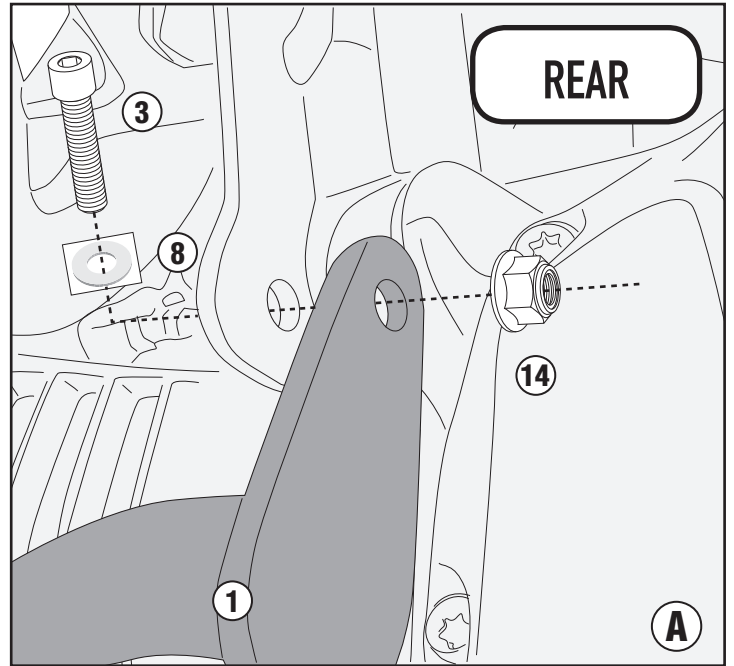

TN5128 - KN5128

SPECIFIC ENGINE GUARD

BMW

R1250GS

(2019)