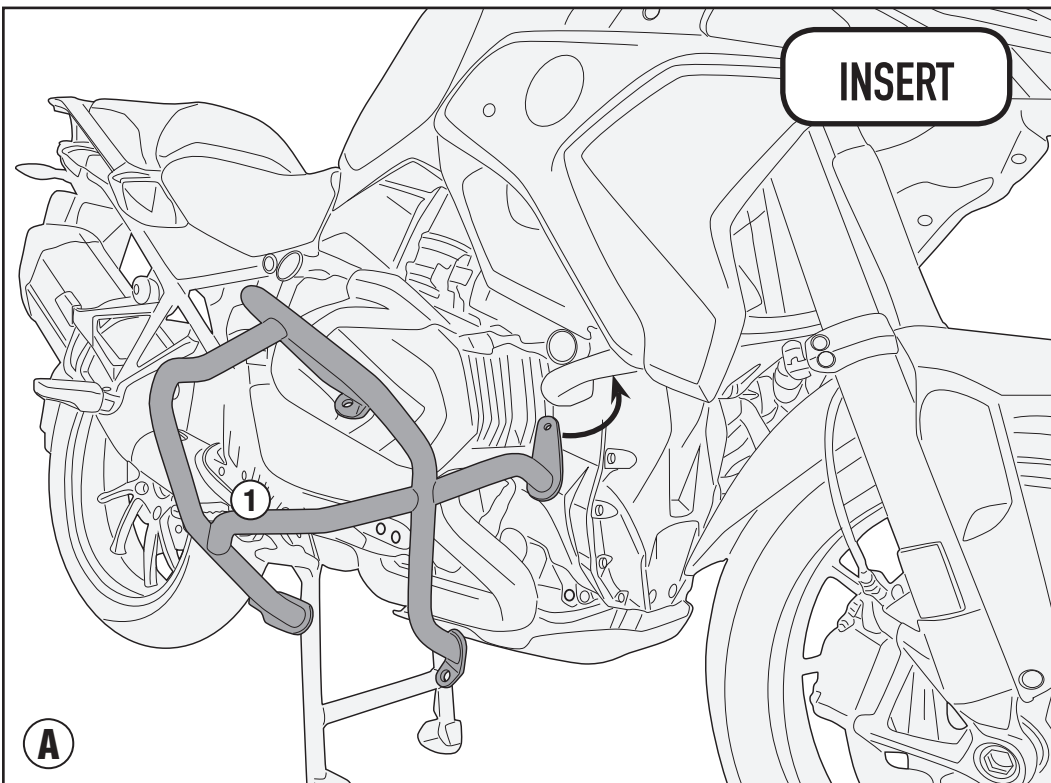

TN5128 - KN5128

SPECIFIC ENGINE GUARD

BMW

R1250GS

(2019)