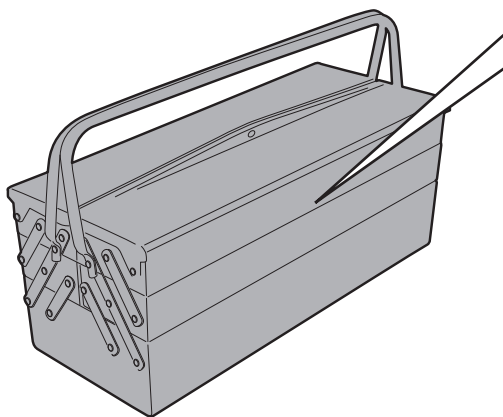

TN5128 - KN5128

SPECIFIC ENGINE GUARD

BMW

R1250GS

(2019)

N°	Description	Features	Code	Quantity
1	Engine Guard	-	TN5128DXV TN5128SXV	2 (Right; Left)
2	Screw	TCES M10x30	1030TCES	2
3	Screw	TCEX M8x30	830TCEX	2
4	Screw	TCEX M10x50	1050TCEX	4
5	Screw	TCEX M10x35	1035TCEX	2
6	Threaded Bar	M12x230 Passo 1,75mm INOX	V884	1
7	Spacer	Esagono 21mm / Lunghezza 43mm	V882	2
8	Stainless Steel Washer	Ø8	8RONX	2
9	Washer	Ø12	12RON	4
10	Stainless Steel Washer	Ø10	10RONX	6
11	Spacer	Esterno Ø25	V1023	2
12	Spacer	Ø20x15 Foro 10,5 mm	C20L15F10,5T	2
13	Spacer	Ø22x5 Foro 10,5 mm	C22L5F10,5T	2
14	Bolt	Dado Autobloccante Flangiato Alto M8	8DADIAFLNX	2
15	Original Parts	-	-	-

TN5128 - KN5128

SPECIFIC ENGINE GUARD

BMW

R1250GS

(2019)

TN5128 - KN5128

SPECIFIC ENGINE GUARD

BMW