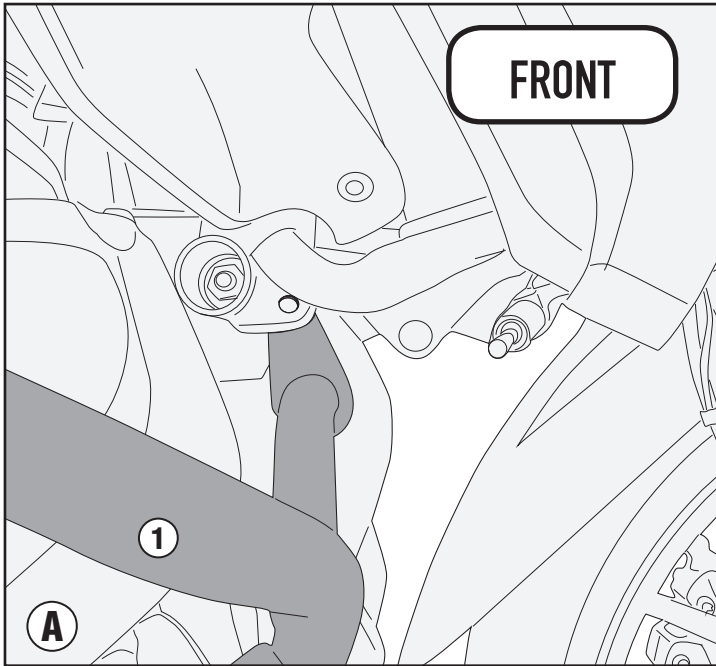

TN5128 - KN5128

SPECIFIC ENGINE GUARD

BMW

R1250GS

(2019)