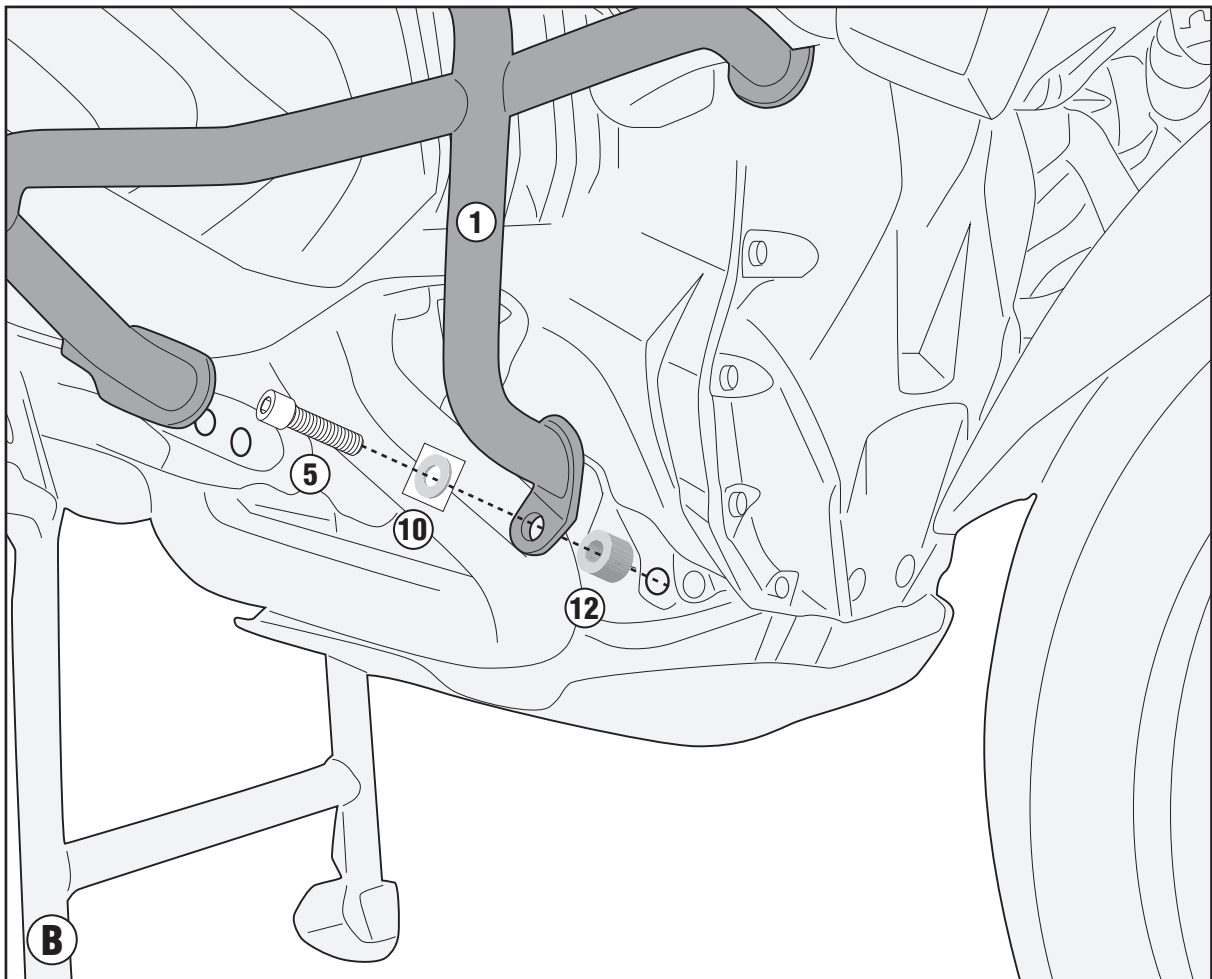

TN5128 - KN5128

SPECIFIC ENGINE GUARD

BMW

R1250GS

(2019)