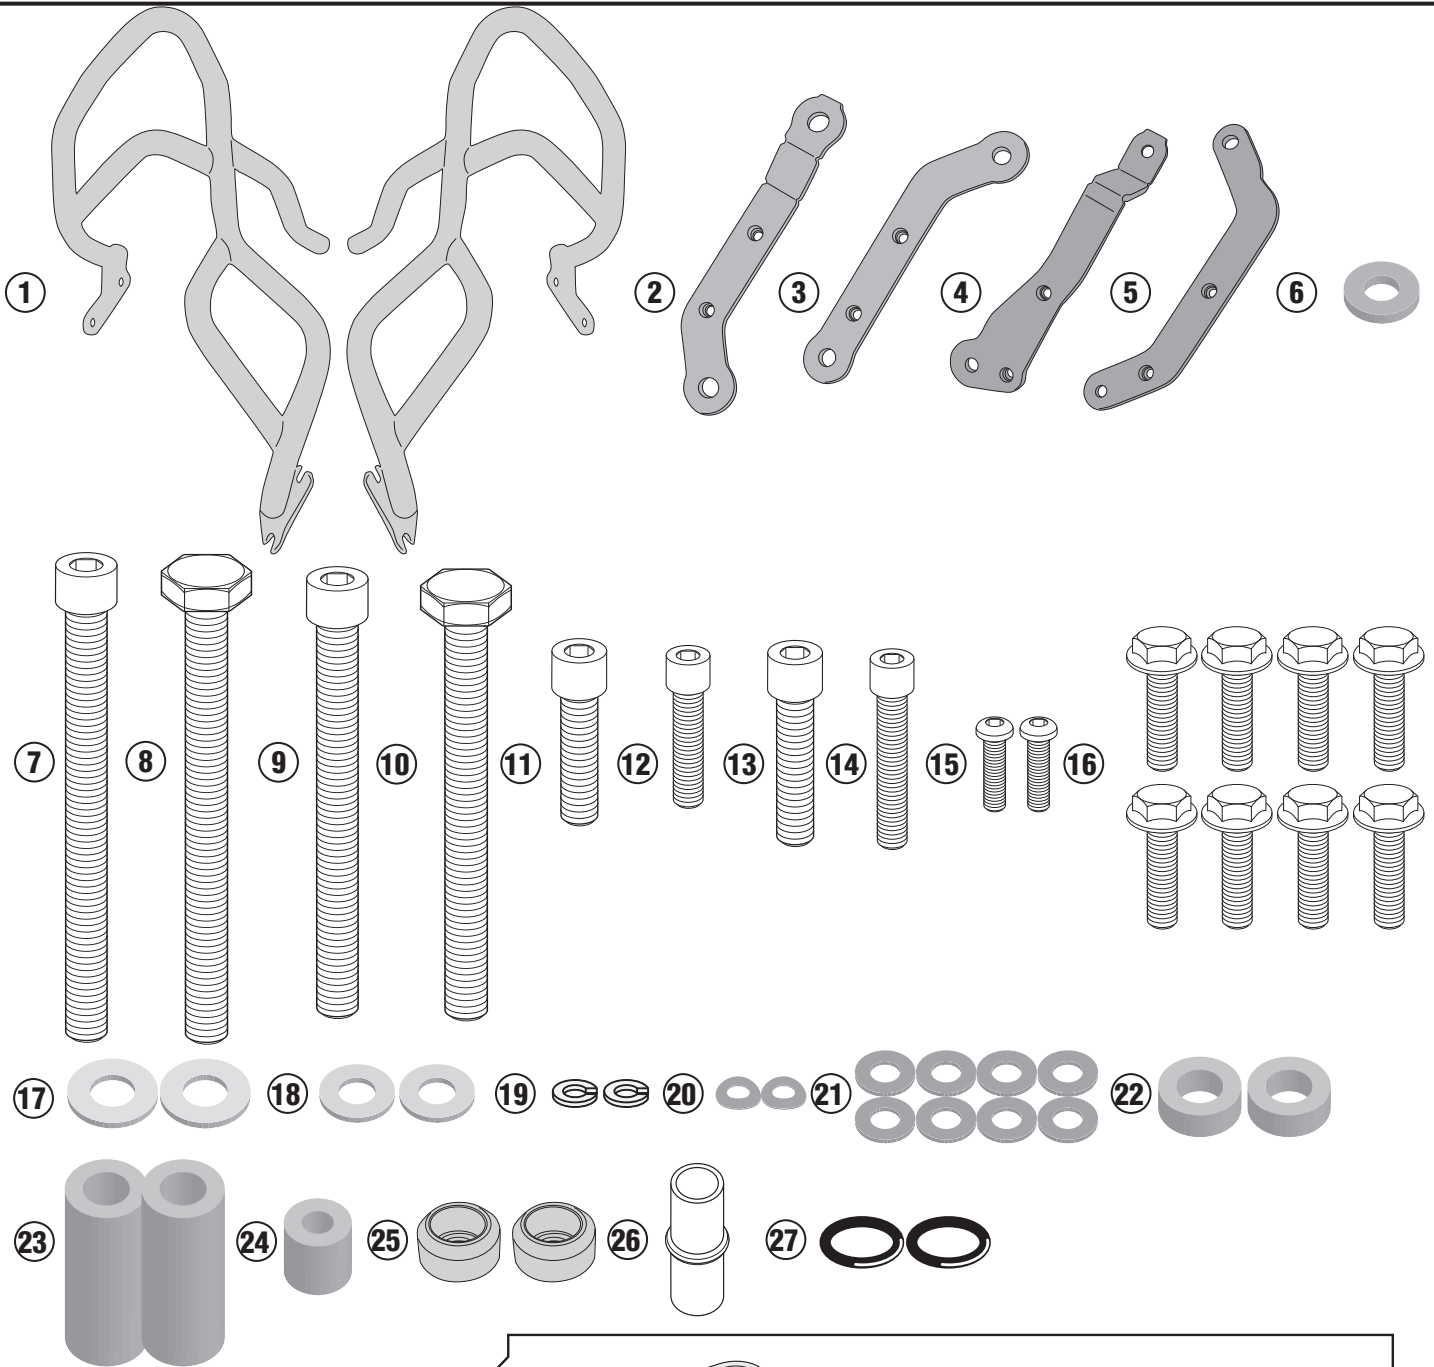

TN51270X - KN51270X

SPECIFIC ENGINE GUARD

BMW F850GS (2018)

N°	Description	Features	Code	Quantity
19	Split washer	Ø8	Z1060	2
20	Flared Washer	Ø6	616RONXP	2
21	Washer	Ø8	8RONX	8
22	Spacer	Ø22x8 Foro 12,5	C22L8F12,5T	2
23	Spacer	Ø22x55 Foro 12,5	C22L55F12,5T	2
24	Spacer	Ø18x18 Foro 8,5	C18L18F8,5T	1
25	Flared Spacer	-	V918T	2
26	NIPPLES	-	V906TG	1
27	O-Ring	-	Z2161	2
28	Original Parts	-	-	-

TN51270X - KN51270X

SPECIFIC ENGINE GUARD

BMW F850GS (2018)