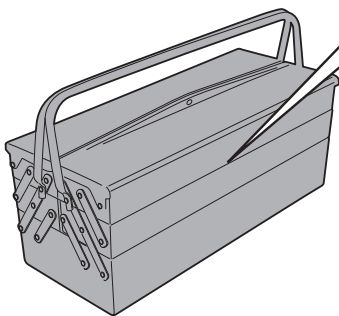

TN51270X - KN51270X

SPECIFIC ENGINE GUARD

BMW F850GS (2018)