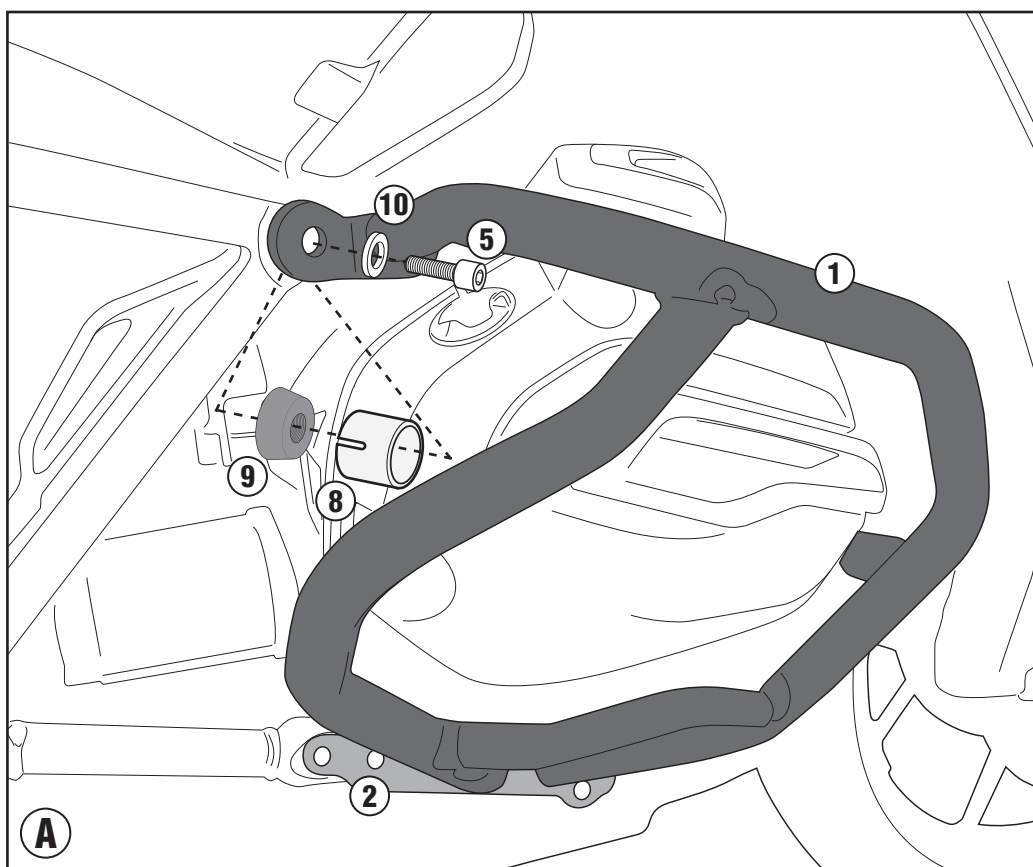

TN51080X - KN51080X

SPECIFIC ENGINE GUARD

BMW

R1200GS

(2013)