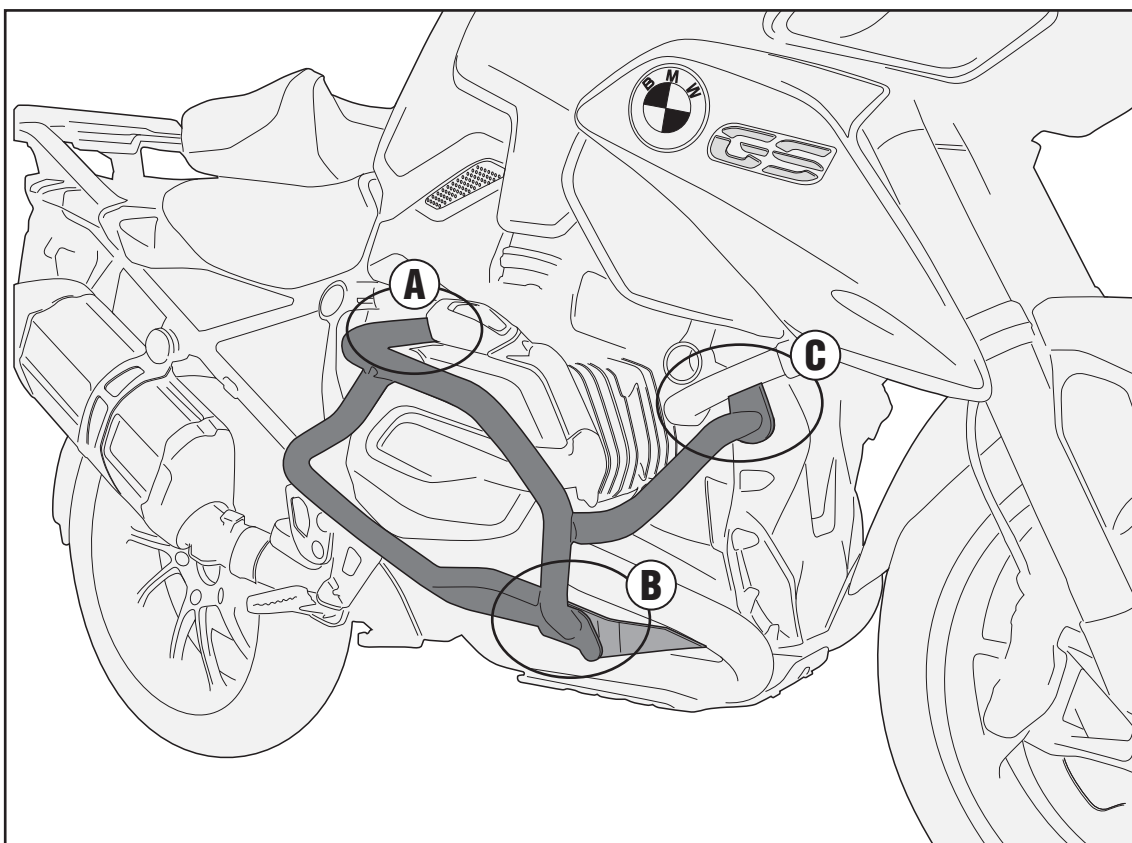

TN51080X - KN51080X

SPECIFIC ENGINE GUARD

BMW

R1200GS

(2013)