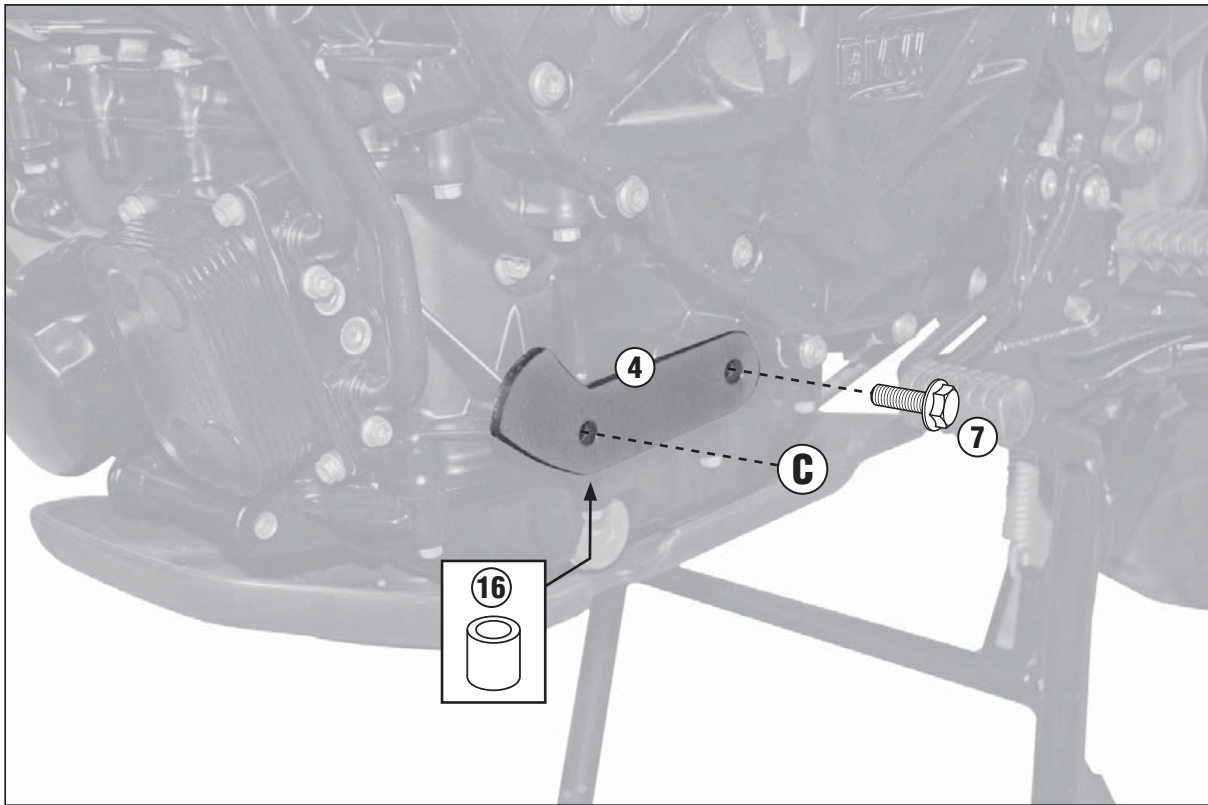

TN5103 - KN5103
SPECIFIC ENGINE GUARD
BMW F800GS (2013)