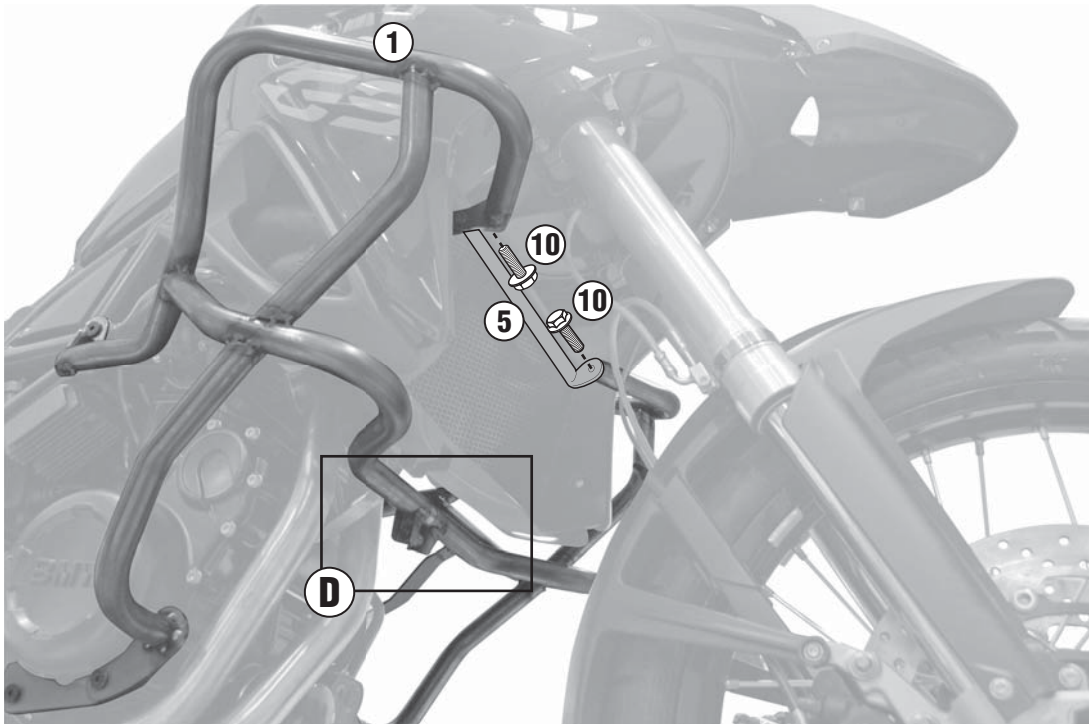

TN5103 - KN5103

SPECIFIC ENGINE GUARD

BMW F800GS (2013)