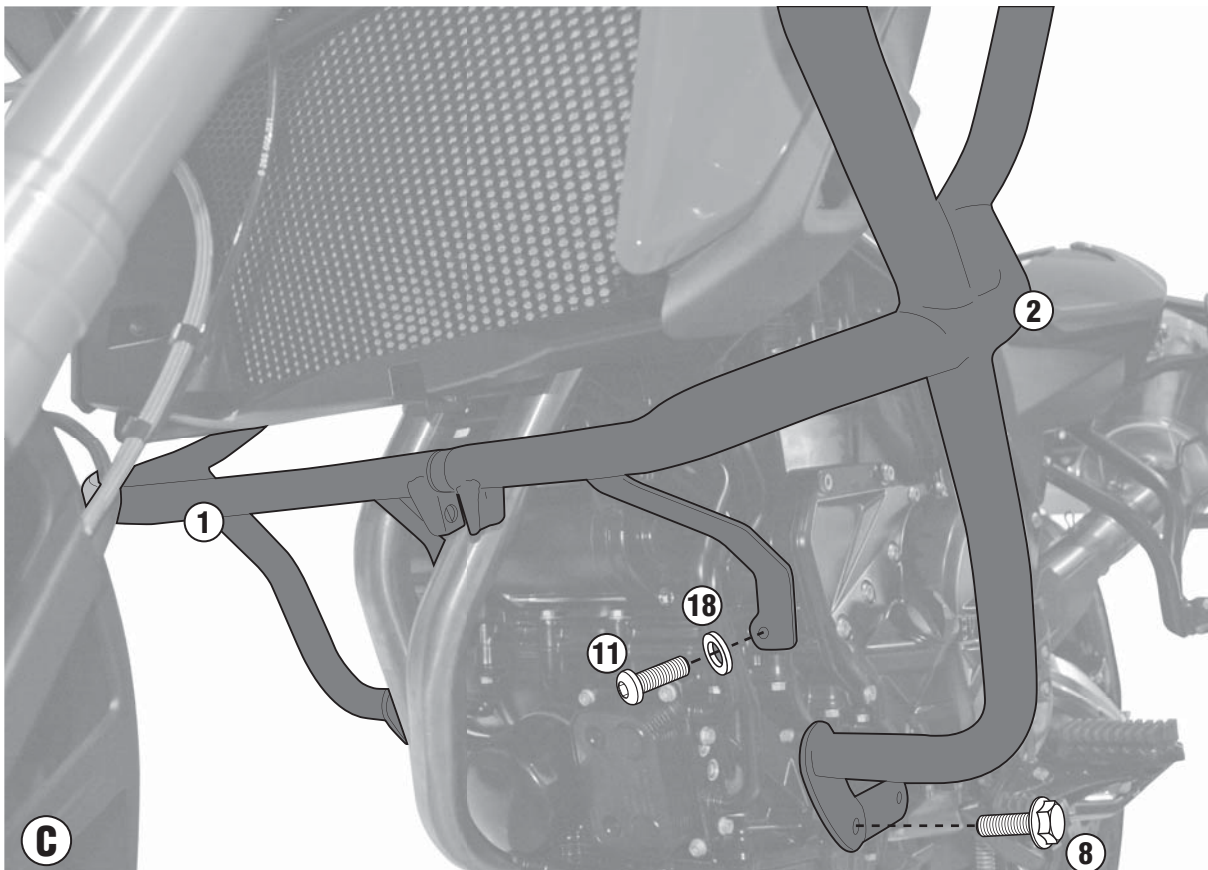

TN5103 - KN5103
SPECIFIC ENGINE GUARD
BMW F800GS (2013)