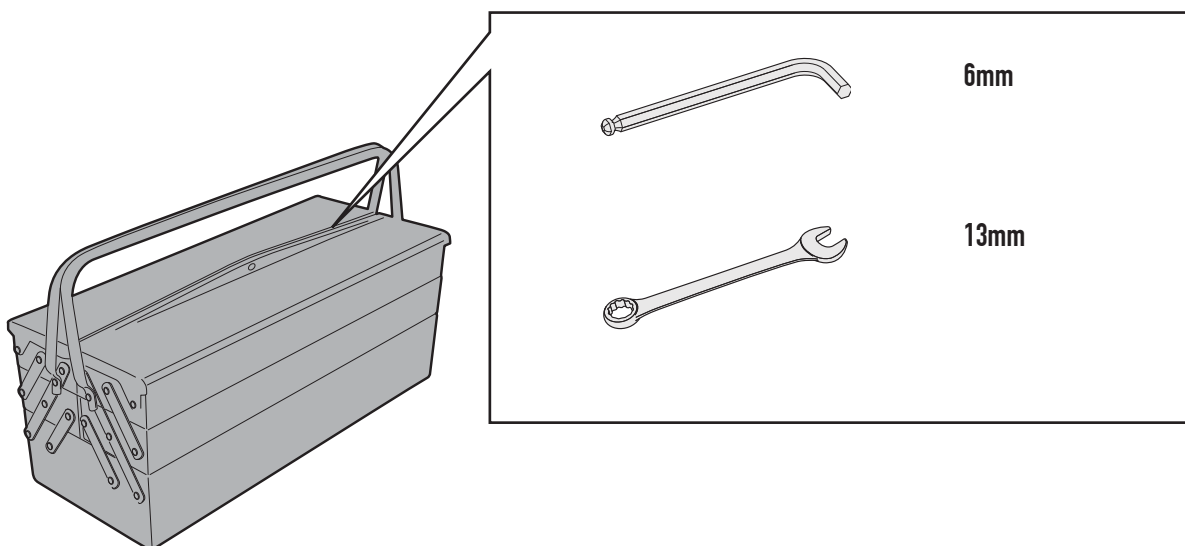

TN5103 - KN5103

SPECIFIC ENGINE GUARD

BMW F800GS (2013)

N°	Description	Features	Code	Quantity	
1	Engine Guard	Dx	-	1	
2	Engine Guard	Sx	-	1	
3	Little Plate	Dx (5mm)	GL1269	1	
4	Little Plate	Sx (5mm)	GL1271	1	
5	Support	-	-	1	
6	Nipples	-	-	1	
7	Screw	TEF M8x25	825TEF	3	
8	Screw	TEF M8x40	840TEF	1	
9	Screw	TEF M8x60	860TEF	2	
10	Screw	TEF M8x20	820TEF	2	
11	Screw	TBEI M10x20	1020TBEI	2	
12	Screw	TBEIFF M6x16	616TBEIFF	2	
13	Expanding Tube Insert	Ø30x25 Rib. 23.7x21 Foro 17.4mm	V695	2	
14	Threaded Cone Cone	Ø20.4 - Ø18.8 M8	V697	2	

TN5103 - KN5103

SPECIFIC ENGINE GUARD

BMW F800GS (2013)

N°	Description	Features	Code	Quantity	
15	Spacer	Ø18x35 Foro 8.5mm	V563	2	
16	Spacer	Ø18x15 Foro 8.5mm	V544	1	
17	Washer	-	618RONP	2	
18	Washer	Ø10mm	10RON	2	
19	Gasket	-	Z2161	2	