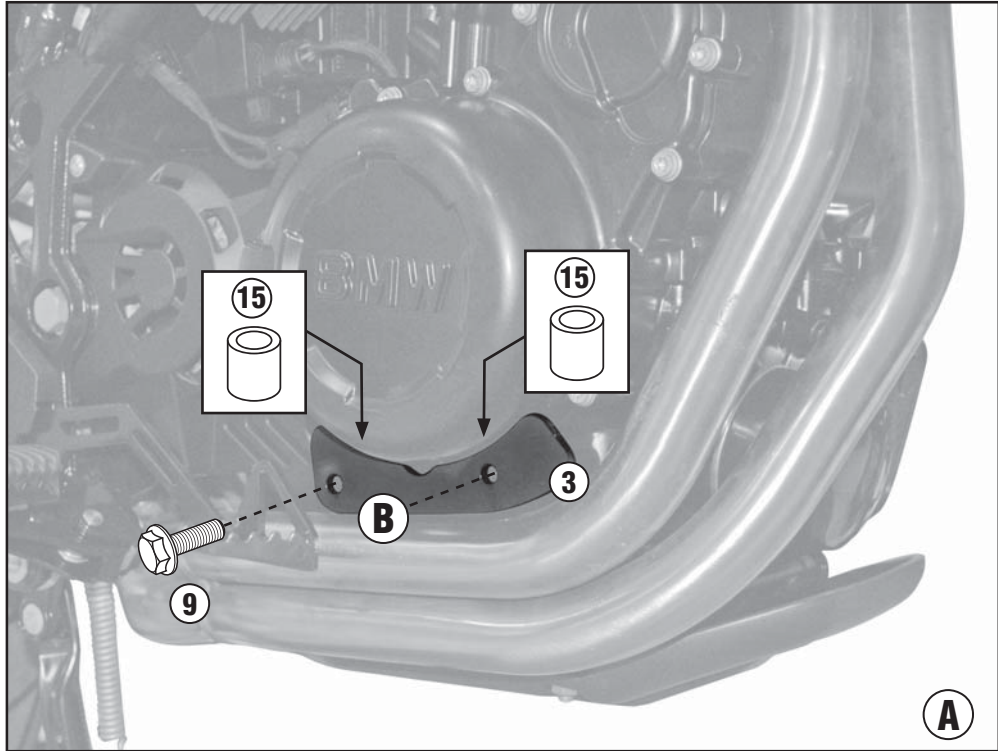

TN5103 - KN5103
SPECIFIC ENGINE GUARD
BMW F800GS (2013)