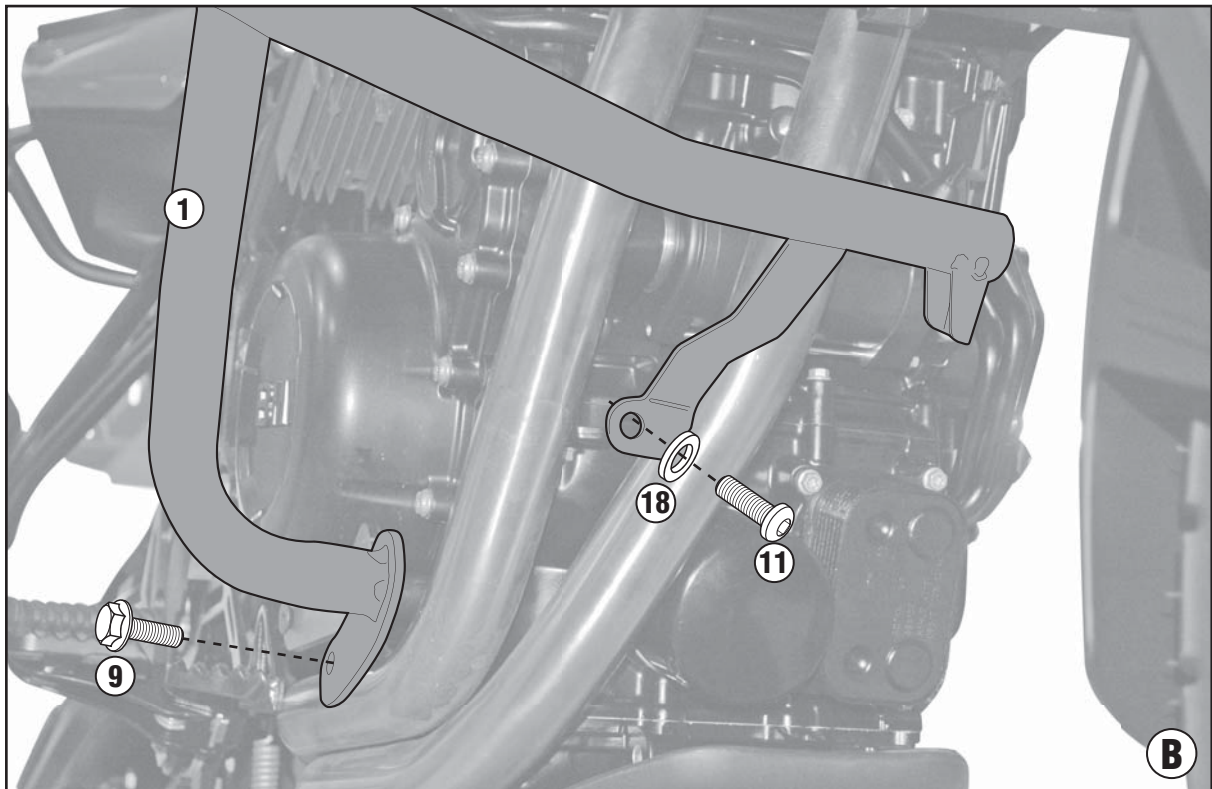

TN5103 - KN5103

SPECIFIC ENGINE GUARD

BMW F800GS (2013)

N°	Description	Features	Code	Quantity	
1	Engine Guard	Dx	-	1	
2	Engine Guard	Sx	-	1	
3	Little Plate	Dx (5mm)	GL1269	1	
4	Little Plate	Sx (5mm)	GL1271	1	
5	Support	-	-	1	
6	Nipples	-	-	1	
7	Screw	TEF M8x25	825TEF	3	
8	Screw	TEF M8x40	840TEF	1	
9	Screw	TEF M8x60	860TEF	2	
10	Screw	TEF M8x20	820TEF	2	
11	Screw	TBEI M10x20	1020TBEI	2	
12	Screw	TBEIFF M6x16	616TBEIFF	2	
13	Expanding Tube Insert	Ø30x25 Rib. 23.7x21 Foro 17.4mm	V695	2	
14	Threaded Cone Cone	Ø20.4 - Ø18.8 M8	V697	2	

TN5103 - KN5103

SPECIFIC ENGINE GUARD

BMW F800GS (2013)

N°	Description	Features	Code	Quantity	
15	Spacer	Ø18x35 Foro 8.5mm	V563	2	
16	Spacer	Ø18x15 Foro 8.5mm	V544	1	
17	Washer	-	618RONP	2	
18	Washer	Ø10mm	10RON	2	
19	Gasket	-	Z2161	2	

TN5103 - KN5103
SPECIFIC ENGINE GUARD
BMW F800GS (2013)

TN5103 - KN5103
SPECIFIC ENGINE GUARD
BMW F800GS (2013)

TN5103 - KN5103

SPECIFIC ENGINE GUARD

BMW F800GS (2013)

D