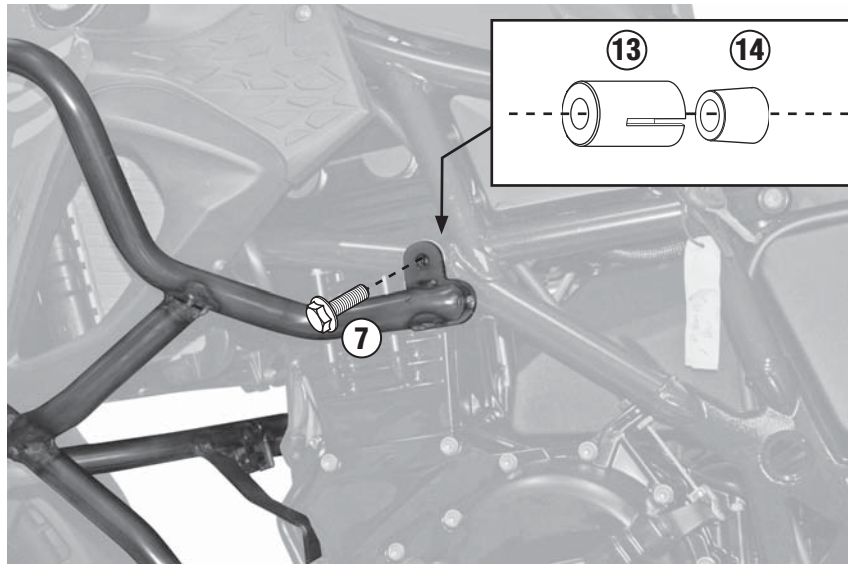

TN5103 - KN5103

SPECIFIC ENGINE GUARD

BMW F800GS (2013)

N°	Description	Features	Code	Quantity	
1	Engine Guard	Dx	-	1	
2	Engine Guard	Sx	-	1	
3	Little Plate	Dx (5mm)	GL1269	1	
4	Little Plate	Sx (5mm)	GL1271	1	
5	Support	-	-	1	
6	Nipples	-	-	1	
7	Screw	TEF M8x25	825TEF	3	
8	Screw	TEF M8x40	840TEF	1	
9	Screw	TEF M8x60	860TEF	2	
10	Screw	TEF M8x20	820TEF	2	
11	Screw	TBEI M10x20	1020TBEI	2	
12	Screw	TBEIFF M6x16	616TBEIFF	2	
13	Expanding Tube Insert	Ø30x25 Rib. 23.7x21 Foro 17.4mm	V695	2	
14	Threaded Cone Cone	Ø20.4 - Ø18.8 M8	V697	2	

TN5103 - KN5103

SPECIFIC ENGINE GUARD

BMW F800GS (2013)

N°	Description	Features	Code	Quantity	
15	Spacer	Ø18x35 Foro 8.5mm	V563	2	
16	Spacer	Ø18x15 Foro 8.5mm	V544	1	
17	Washer	-	618RONP	2	
18	Washer	Ø10mm	10RON	2	
19	Gasket	-	Z2161	2	

TN5103 - KN5103
SPECIFIC ENGINE GUARD
BMW F800GS (2013)

TN5103 - KN5103
SPECIFIC ENGINE GUARD
BMW F800GS (2013)

TN5103 - KN5103

SPECIFIC ENGINE GUARD

BMW F800GS (2013)

D