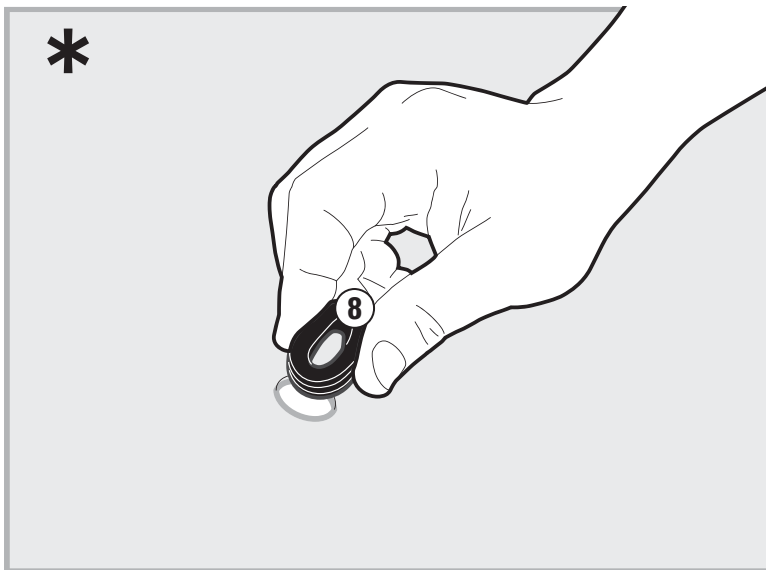

TN4114 - KN4114

SPECIFIC ENGINE GUARD

KAWASAKI VERSYS 650 (2015 - 2017)

12mm - 13mm

TN4114 - KN4114
SPECIFIC ENGINE GUARD
KAWASAKI VERSYS 650 (2015 - 2017)

TN4114 - KN4114

SPECIFIC ENGINE GUARD

KAWASAKI VERSYS 650 (2015 - 2017)