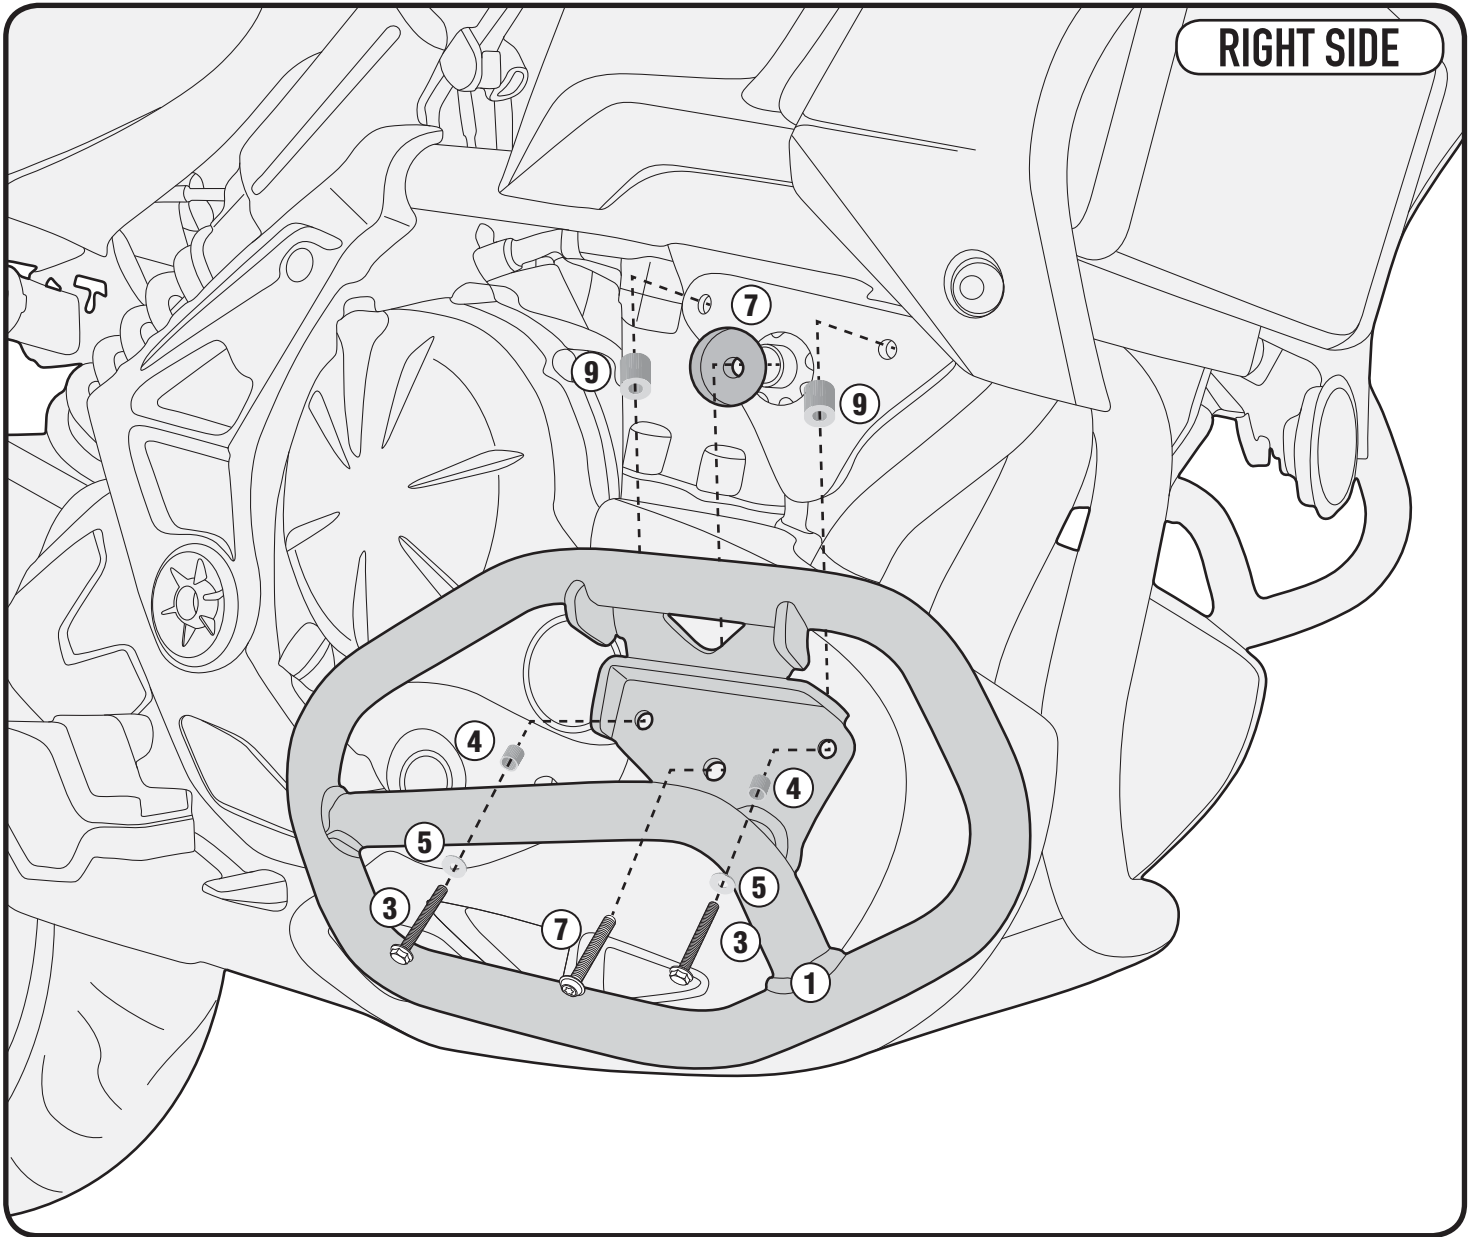

TN4114 - KN4114

SPECIFIC ENGINE GUARD

KAWASAKI VERSYS 650 (2015 - 2017)

N°	Description	Features	Code	Quantity
1	Engine Guard	-	4114TNDX	1
2	Engine Guard	-	4114TNSX	1
3	Screw	TEF M8x55	855TEF	4
4	Spacer	Ø10x9,8 Foro 8,2 mm	C10L9,8F8,2T	4
5	Washer	-	820RON	4
6	Bolt	Dado Autobloccante Flangiato M8	8DADIAFLN	2
7	Original parts	-	-	-
8	Fairleader	-	Z268	4
9	Spacer	Ø18x20 Foro 8,5 mm	C18L20F8,5T	2
10	Spacer	Ø18x18 Foro 8,5 mm	C18L18F8,5T	2

TN4114 - KN4114

SPECIFIC ENGINE GUARD

KAWASAKI VERSYS 650 (2015 - 2017)

12mm - 13mm

TN4114 - KN4114
SPECIFIC ENGINE GUARD
KAWASAKI VERSYS 650 (2015 - 2017)

TN4114 - KN4114

SPECIFIC ENGINE GUARD

KAWASAKI VERSYS 650 (2015 - 2017)

TN4114 - KN4114

SPECIFIC ENGINE GUARD

KAWASAKI VERSYS 650 (2015 - 2017)