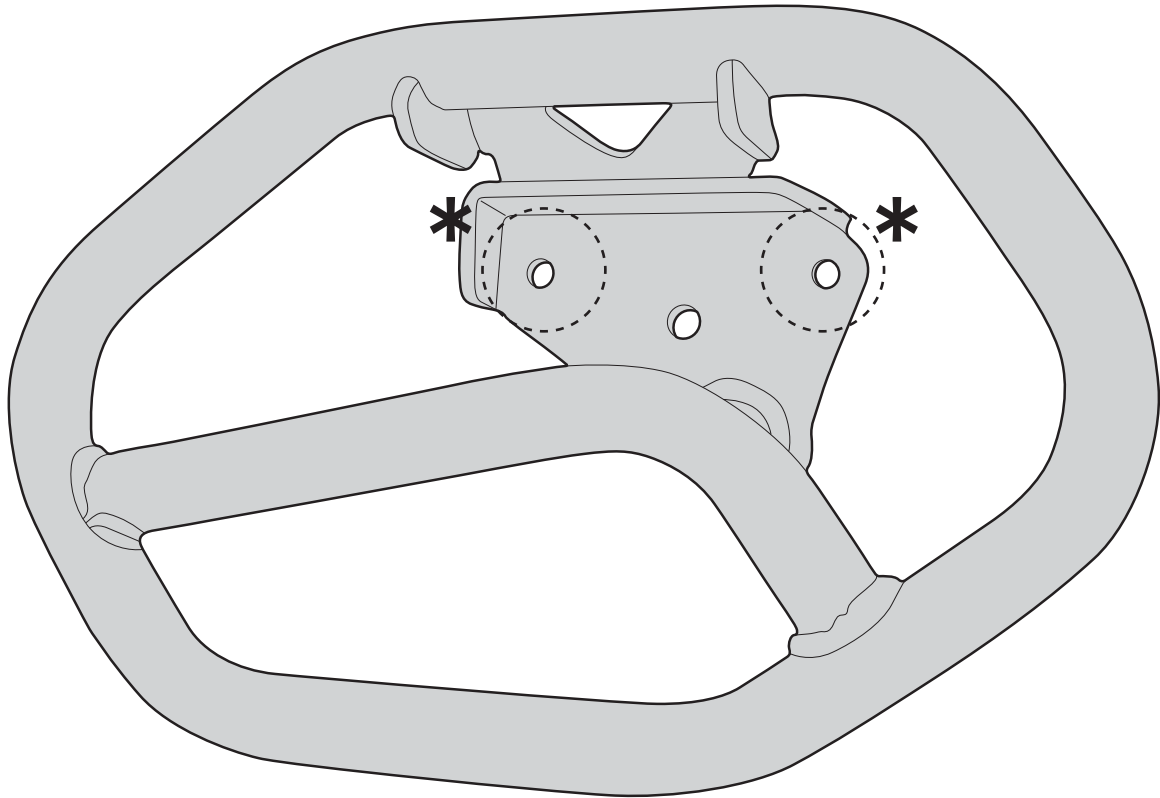

TN4114 - KN4114

SPECIFIC ENGINE GUARD

KAWASAKI VERSYS 650 (2015 - 2017)

N°	Description	Features	Code	Quantity
1	Engine Guard	-	4114TNDX	1
2	Engine Guard	-	4114TNSX	1
3	Screw	TEF M8x55	855TEF	4
4	Spacer	Ø10x9,8 Foro 8,2 mm	C10L9,8F8,2T	4
5	Washer	-	820RON	4
6	Bolt	Dado Autobloccante Flangiato M8	8DADIAFLN	2
7	Original parts	-	-	-
8	Fairleader	-	Z268	4
9	Spacer	Ø18x20 Foro 8,5 mm	C18L20F8,5T	2
10	Spacer	Ø18x18 Foro 8,5 mm	C18L18F8,5T	2

TN4114 - KN4114

SPECIFIC ENGINE GUARD

KAWASAKI VERSYS 650 (2015 - 2017)

12mm - 13mm

TN4114 - KN4114
SPECIFIC ENGINE GUARD
KAWASAKI VERSYS 650 (2015 - 2017)

TN4114 - KN4114

SPECIFIC ENGINE GUARD

KAWASAKI VERSYS 650 (2015 - 2017)

TN4114 - KN4114

SPECIFIC ENGINE GUARD

KAWASAKI VERSYS 650 (2015 - 2017)