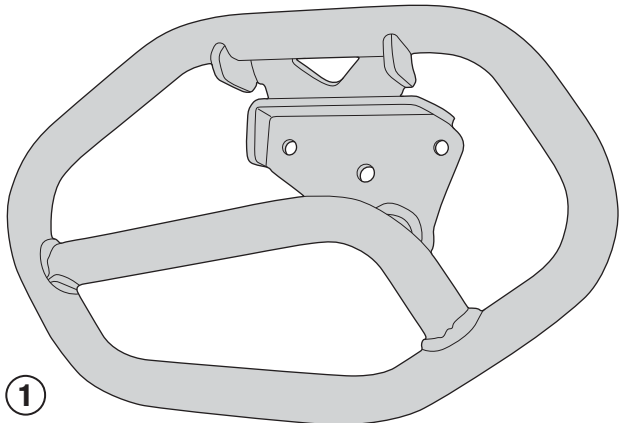

TN4114 - KN4114

SPECIFIC ENGINE GUARD

KAWASAKI VERSYS 650 (2015 - 2017)

N°	Description	Features	Code	Quantity
1	Engine Guard	-	4114TNDX	1
2	Engine Guard	-	4114TNSX	1
3	Screw	TEF M8x55	855TEF	4
4	Spacer	Ø10x9,8 Foro 8,2 mm	C10L9,8F8,2T	4
5	Washer	-	820RON	4
6	Bolt	Dado Autobloccante Flangiato M8	8DADIAFLN	2
7	Original parts	-	-	-
8	Fairleader	-	Z268	4
9	Spacer	Ø18x20 Foro 8,5 mm	C18L20F8,5T	2
10	Spacer	Ø18x18 Foro 8,5 mm	C18L18F8,5T	2

TN4114 - KN4114

SPECIFIC ENGINE GUARD

KAWASAKI VERSYS 650 (2015 - 2017)

12mm - 13mm

TN4114 - KN4114
SPECIFIC ENGINE GUARD
KAWASAKI VERSYS 650 (2015 - 2017)

TN4114 - KN4114

SPECIFIC ENGINE GUARD

KAWASAKI VERSYS 650 (2015 - 2017)

TN4114 - KN4114

SPECIFIC ENGINE GUARD

KAWASAKI VERSYS 650 (2015 - 2017)