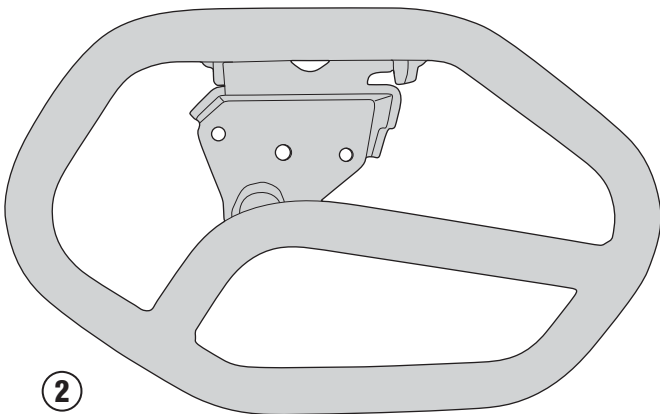

TN4114 - KN4114

SPECIFIC ENGINE GUARD

KAWASAKI VERSYS 650 (2015 - 2017)

N°	Description	Features	Code	Quantity
1	Engine Guard	-	4114TNDX	1
2	Engine Guard	-	4114TNSX	1
3	Screw	TEF M8x55	855TEF	4
4	Spacer	Ø10x9,8 Foro 8,2 mm	C10L9,8F8,2T	4
5	Washer	-	820RON	4
6	Bolt	Dado Autobloccante Flangiato M8	8DADIAFLN	2
7	Original parts	-	-	-
8	Fairleader	-	Z268	4
9	Spacer	Ø18x20 Foro 8,5 mm	C18L20F8,5T	2
10	Spacer	Ø18x18 Foro 8,5 mm	C18L18F8,5T	2

TN4114 - KN4114

SPECIFIC ENGINE GUARD

KAWASAKI VERSYS 650 (2015 - 2017)

12mm - 13mm

TN4114 - KN4114
SPECIFIC ENGINE GUARD
KAWASAKI VERSYS 650 (2015 - 2017)

TN4114 - KN4114

SPECIFIC ENGINE GUARD

KAWASAKI VERSYS 650 (2015 - 2017)

TN4114 - KN4114

SPECIFIC ENGINE GUARD

KAWASAKI VERSYS 650 (2015 - 2017)