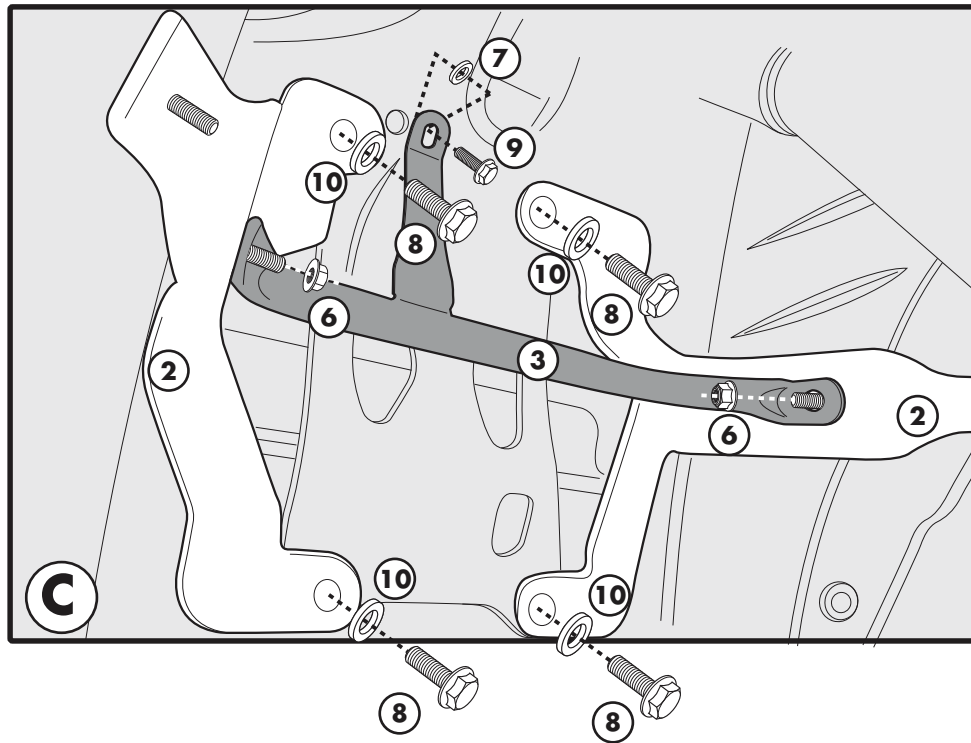

YAMAHA XT1200Z SUPER TENERE'

2010-2011

REMOVE

YAMAHA XT1200Z SUPER TENERE'
2010-2011

9
ORIGINAL PARTS
Q.TY n.-

10
12RON
WASHER
Q.TY n.4

11
12"
CAP
Q.TY n.4

5
Ø8
WASHER
Q.TY n.4

6
M8
BOLT
Q.TY n.4

7
Ø6x18mm
WASHER
Q.TY n.1

8
M12x35mm E1,25
SCREW
Q.TY n.4

Looking for dependable motorcycle guards and protection? Rely on Givi for quality and long-lasting products.