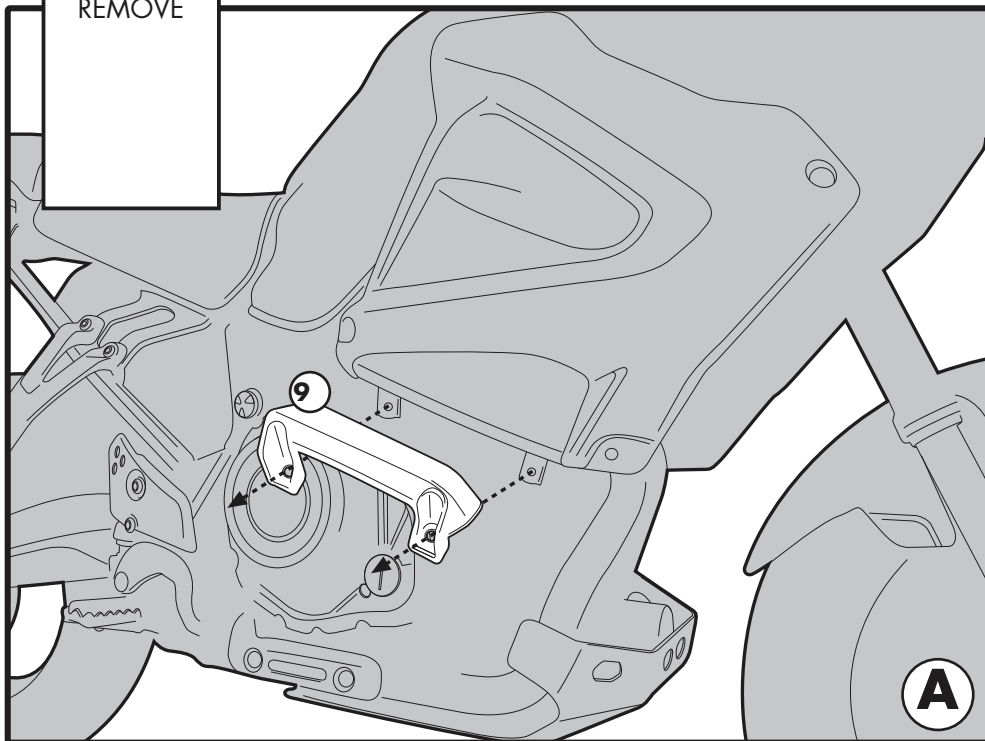

YAMAHA XT1200Z SUPER TENERE'

2010-2011

REMOVE

YAMAHA XT1200Z SUPER TENERE'
2010-2011

9
ORIGINAL PARTS
Q.TY n.-

10
12RON
WASHER
Q.TY n.4

11
12"
CAP
Q.TY n.4

5
Ø8
WASHER
Q.TY n.4

6
M8
BOLT
Q.TY n.4

7
Ø6x18mm
WASHER
Q.TY n.1

8
M12x35mm E1,25
SCREW
Q.TY n.4

Looking for dependable motorcycle guards and protection? Rely on Givi for quality and long-lasting products.