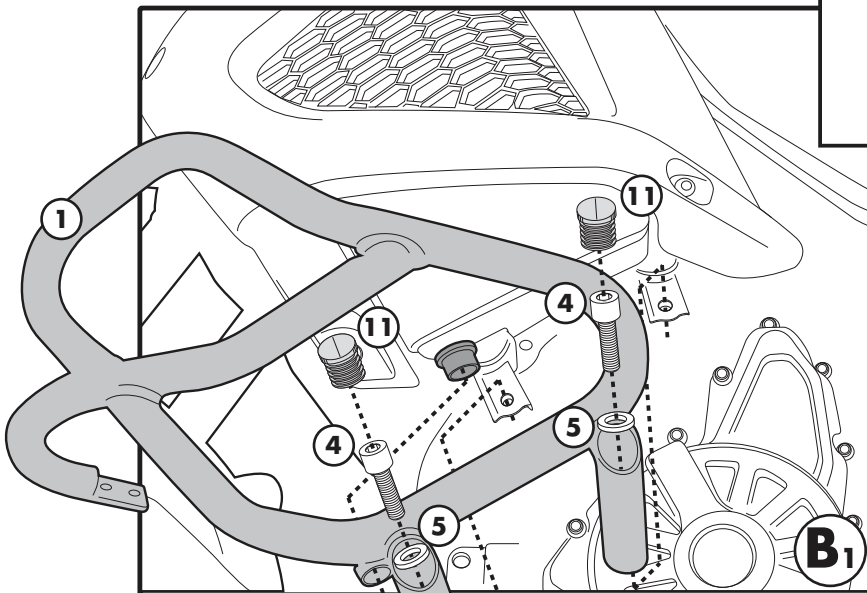

YAMAHA XT1200Z SUPER TENERE'

2010-2011

REMOVE

YAMAHA XT1200Z SUPER TENERE'
2010-2011

9
ORIGINAL PARTS
Q.TY n.-

10
12RON
WASHER
Q.TY n.4

11
12"
CAP
Q.TY n.4

5
Ø8
WASHER
Q.TY n.4

6
M8
BOLT
Q.TY n.4

7
Ø6x18mm
WASHER
Q.TY n.1

8
M12x35mm E1,25
SCREW
Q.TY n.4

Looking for dependable motorcycle guards and protection? Rely on Givi for quality and long-lasting products.