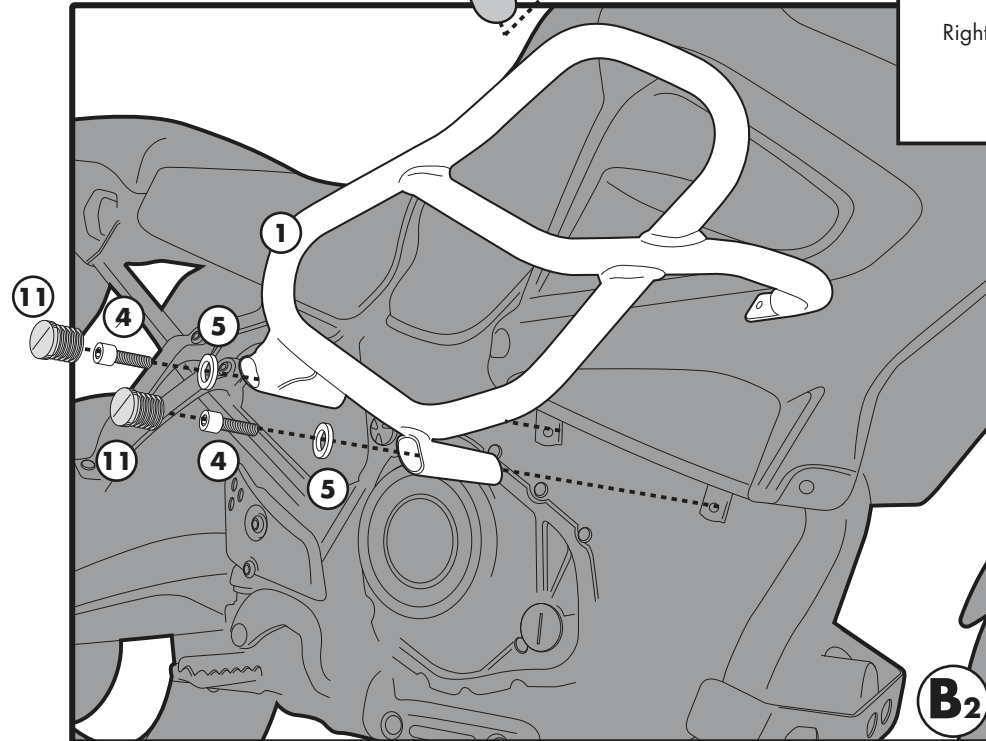

YAMAHA XT1200Z SUPER TENERE'

2010-2011

REMOVE

YAMAHA XT1200Z SUPER TENERE'
2010-2011

9
ORIGINAL PARTS
Q.TY n.-

10
12RON
WASHER
Q.TY n.4

11
12"
CAP
Q.TY n.4

5
Ø8
WASHER
Q.TY n.4

6
M8
BOLT
Q.TY n.4

7
Ø6x18mm
WASHER
Q.TY n.1

8
M12x35mm E1,25
SCREW
Q.TY n.4

Looking for dependable motorcycle guards and protection? Rely on Givi for quality and long-lasting products.