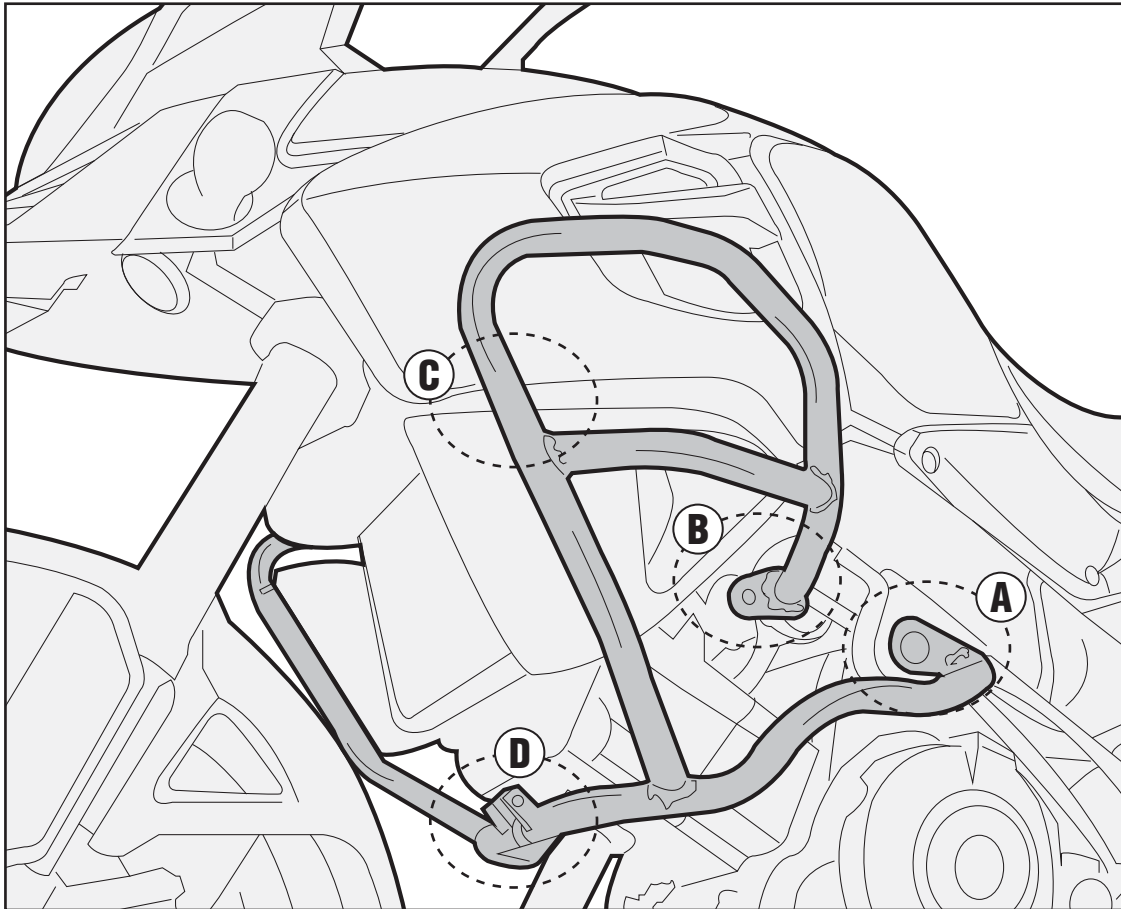

TN3105 - KN3105

SPECIFIC ENGINE GUARD

SUZUKI DL1000 V-STROM (2014-2016)

SUZUKI DL1000 V-STROM (2017)

N°	Description	Features	Code	Quantity
1	Engine Guard	-	-	2 (Dx,Sx)
2	Support	-	GL2686	2 (Dx,Sx)
3	Screw	TBEI M6x20	620TBEI	4
4	Screw	TE M10x70 passo 1,25	1070TES	1
5	Screw	TE M10x100 passo 1,25	10100TES	1
6	Screw	TEF M6x30	630TEF	2
7	Bolt	Dado Auto Bloccante Flangiato M6	6DADIAFLN	2
8	Spacer	Ø20x15 Foro 10,5mm	C20L15F10,5	1
9	Spacer	Ø22x20 Foro 10,5mm	C22L20F10,5	1
10	Washer	-	618RONP	2
11	Nipples	-	V906	1
12	O - Ring	-	Z2161	2
13	Washer	Ø10	10RON	2
14	Original Parts	-	-	-

TN3105 - KN3105

SPECIFIC ENGINE GUARD

SUZUKI DL1000 V-STROM (2014-2016)

SUZUKI DL1000 V-STROM (2017)

TN3105 - KN3105

SPECIFIC ENGINE GUARD

SUZUKI DL1000 V-STROM (2014-2016)

SUZUKI DL1000 V-STROM (2017)