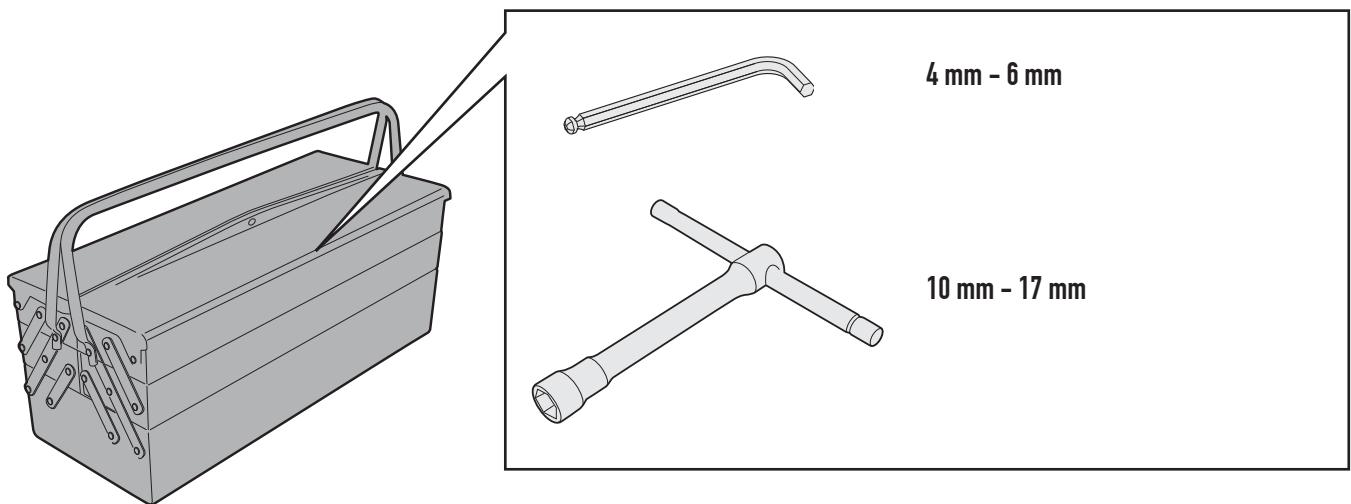

TN3105 - KN3105

SPECIFIC ENGINE GUARD

SUZUKI DL1000 V-STROM (2014-2016)

SUZUKI DL1000 V-STROM (2017)

N°	Description	Features	Code	Quantity
1	Engine Guard	-	-	2 (Dx,Sx)
2	Support	-	GL2686	2 (Dx,Sx)
3	Screw	TBEI M6x20	620TBEI	4
4	Screw	TE M10x70 passo 1,25	1070TES	1
5	Screw	TE M10x100 passo 1,25	10100TES	1
6	Screw	TEF M6x30	630TEF	2
7	Bolt	Dado Auto Bloccante Flangiato M6	6DADIAFLN	2
8	Spacer	Ø20x15 Foro 10,5mm	C20L15F10,5	1
9	Spacer	Ø22x20 Foro 10,5mm	C22L20F10,5	1
10	Washer	-	618RONP	2
11	Nipples	-	V906	1
12	O - Ring	-	Z2161	2
13	Washer	Ø10	10RON	2
14	Original Parts	-	-	-

TN3105 - KN3105

SPECIFIC ENGINE GUARD

SUZUKI DL1000 V-STROM (2014-2016)

SUZUKI DL1000 V-STROM (2017)