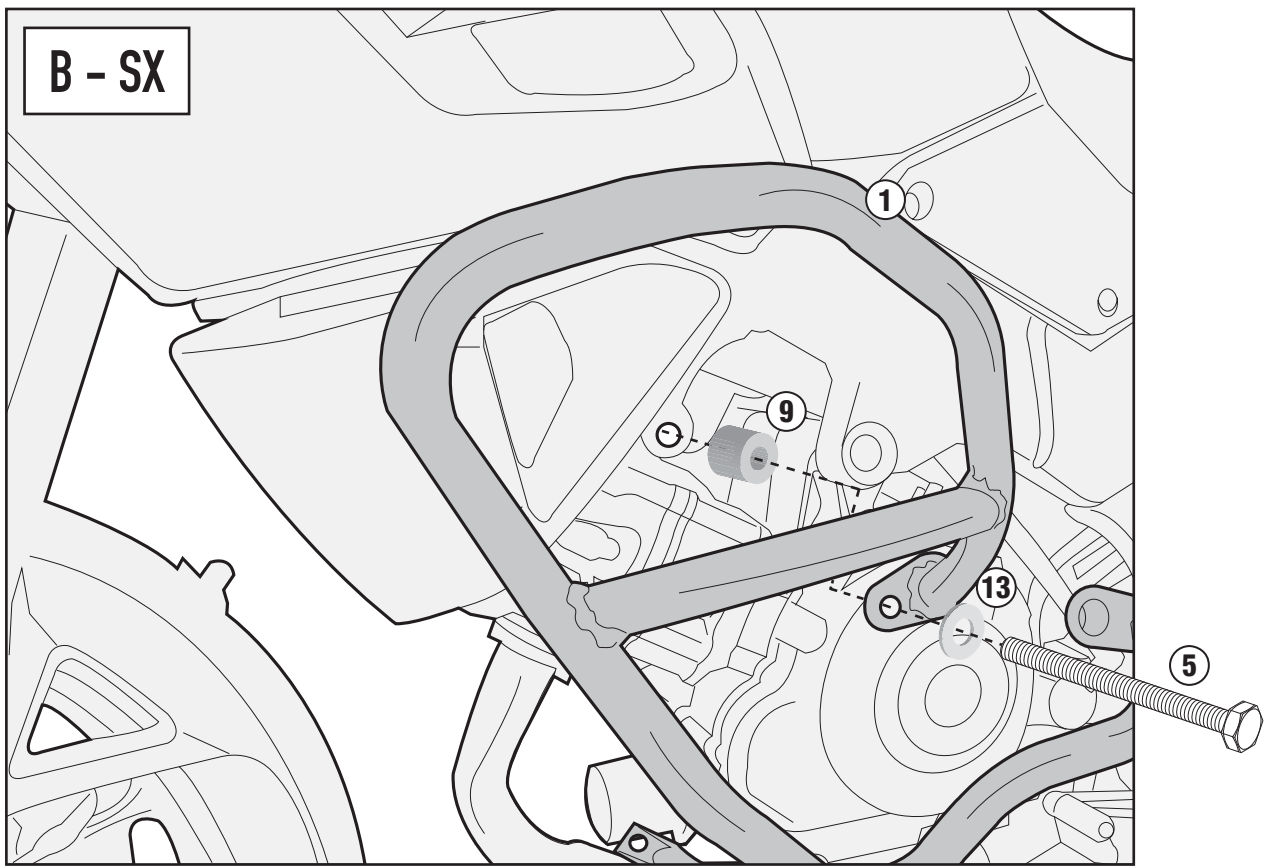

TN3105 - KN3105

SPECIFIC ENGINE GUARD

SUZUKI DL1000 V-STROM (2014-2016)

SUZUKI DL1000 V-STROM (2017)