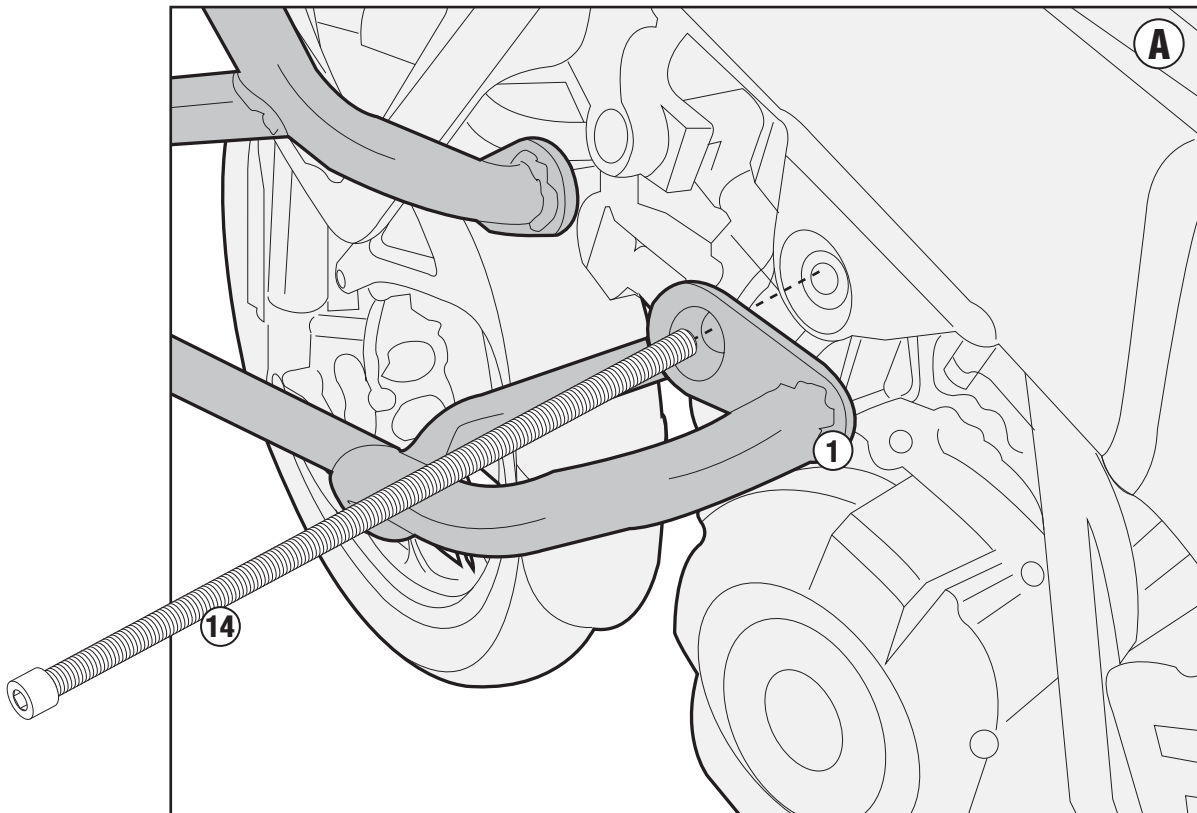

TN3105 - KN3105

SPECIFIC ENGINE GUARD

SUZUKI DL1000 V-STROM (2014-2016)

SUZUKI DL1000 V-STROM (2017)

N°	Description	Features	Code	Quantity
1	Engine Guard	-	-	2 (Dx,Sx)
2	Support	-	GL2686	2 (Dx,Sx)
3	Screw	TBEI M6x20	620TBEI	4
4	Screw	TE M10x70 passo 1,25	1070TES	1
5	Screw	TE M10x100 passo 1,25	10100TES	1
6	Screw	TEF M6x30	630TEF	2
7	Bolt	Dado Auto Bloccante Flangiato M6	6DADIAFLN	2
8	Spacer	Ø20x15 Foro 10,5mm	C20L15F10,5	1
9	Spacer	Ø22x20 Foro 10,5mm	C22L20F10,5	1
10	Washer	-	618RONP	2
11	Nipples	-	V906	1
12	O - Ring	-	Z2161	2
13	Washer	Ø10	10RON	2
14	Original Parts	-	-	-

TN3105 - KN3105

SPECIFIC ENGINE GUARD

SUZUKI DL1000 V-STROM (2014-2016)

SUZUKI DL1000 V-STROM (2017)

TN3105 - KN3105

SPECIFIC ENGINE GUARD

SUZUKI DL1000 V-STROM (2014-2016)

SUZUKI DL1000 V-STROM (2017)