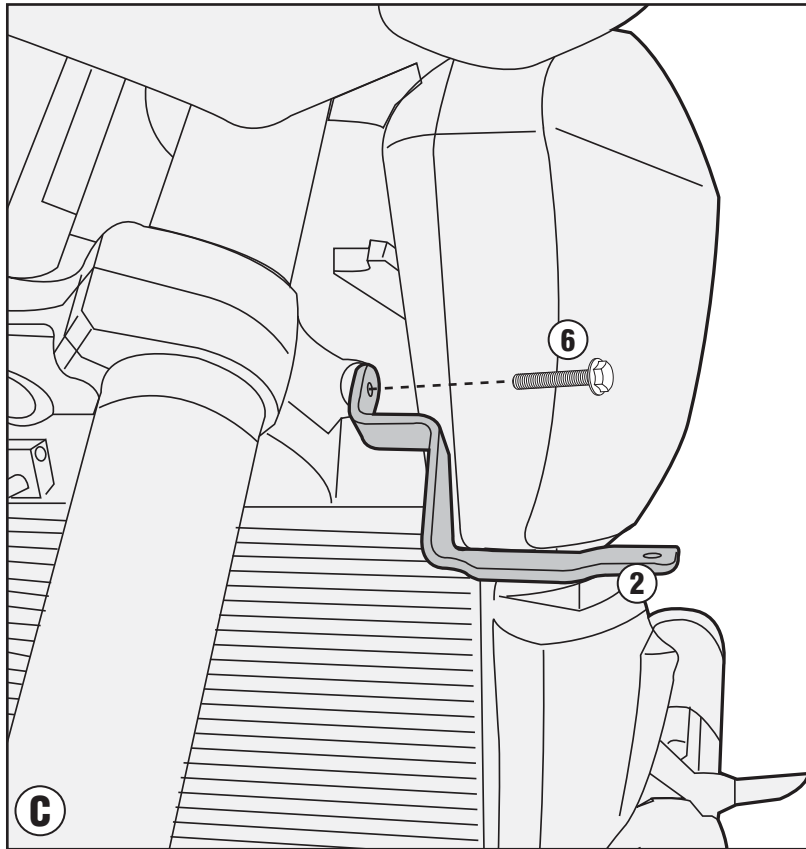

TN3105 - KN3105

SPECIFIC ENGINE GUARD

SUZUKI DL1000 V-STROM (2014-2016)

SUZUKI DL1000 V-STROM (2017)

TN3105 - KN3105

SPECIFIC ENGINE GUARD

SUZUKI DL1000 V-STROM (2014-2016)

SUZUKI DL1000 V-STROM (2017)