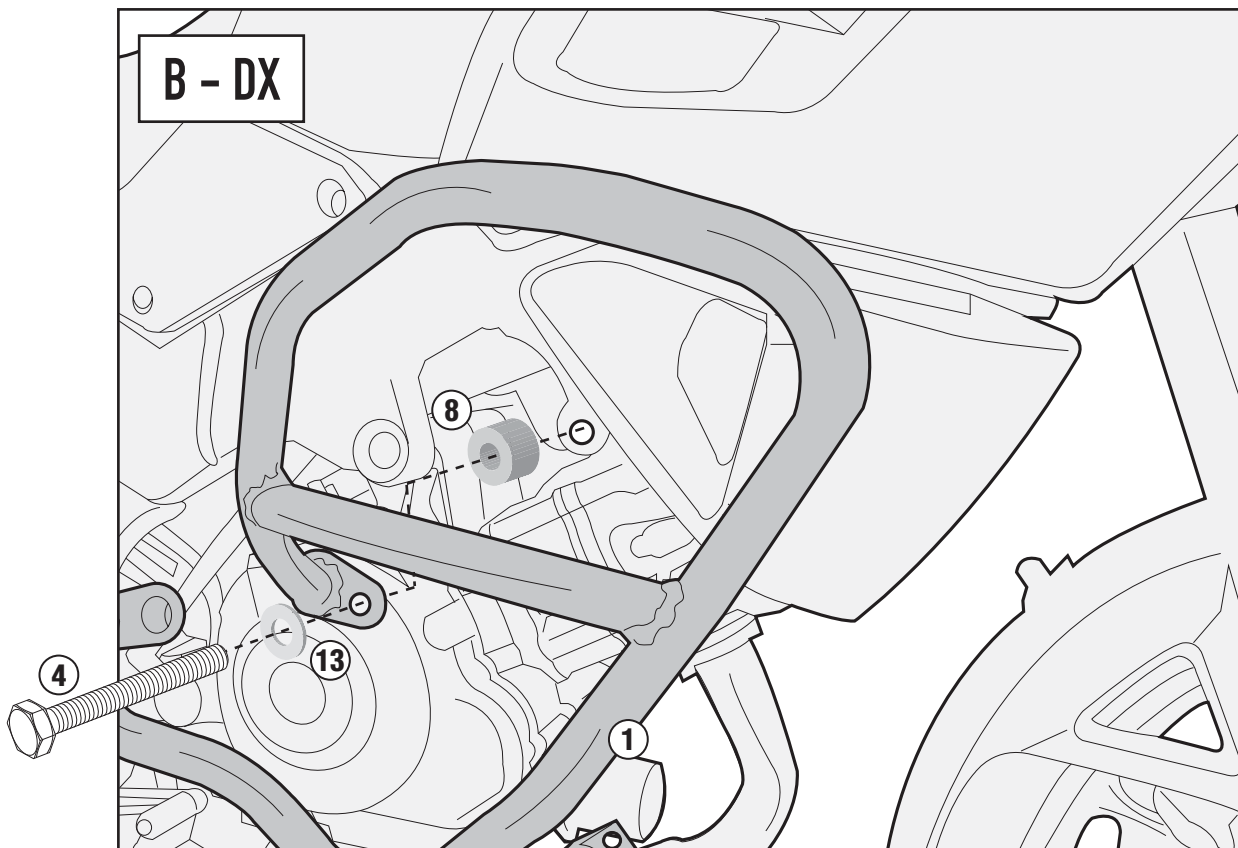

TN3105 - KN3105

SPECIFIC ENGINE GUARD

SUZUKI DL1000 V-STROM (2014-2016)

SUZUKI DL1000 V-STROM (2017)