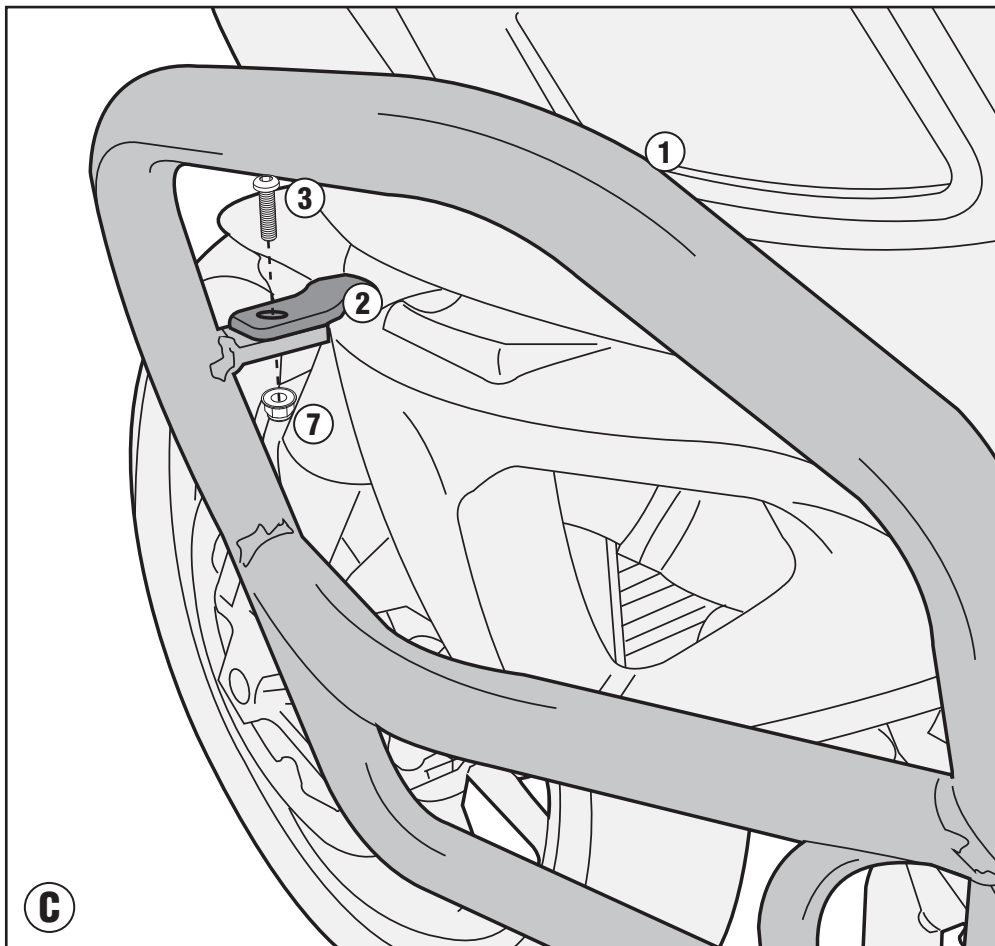

TN3105 - KN3105

SPECIFIC ENGINE GUARD

SUZUKI DL1000 V-STROM (2014-2016)

SUZUKI DL1000 V-STROM (2017)

TN3105 - KN3105

SPECIFIC ENGINE GUARD

SUZUKI DL1000 V-STROM (2014-2016)

SUZUKI DL1000 V-STROM (2017)