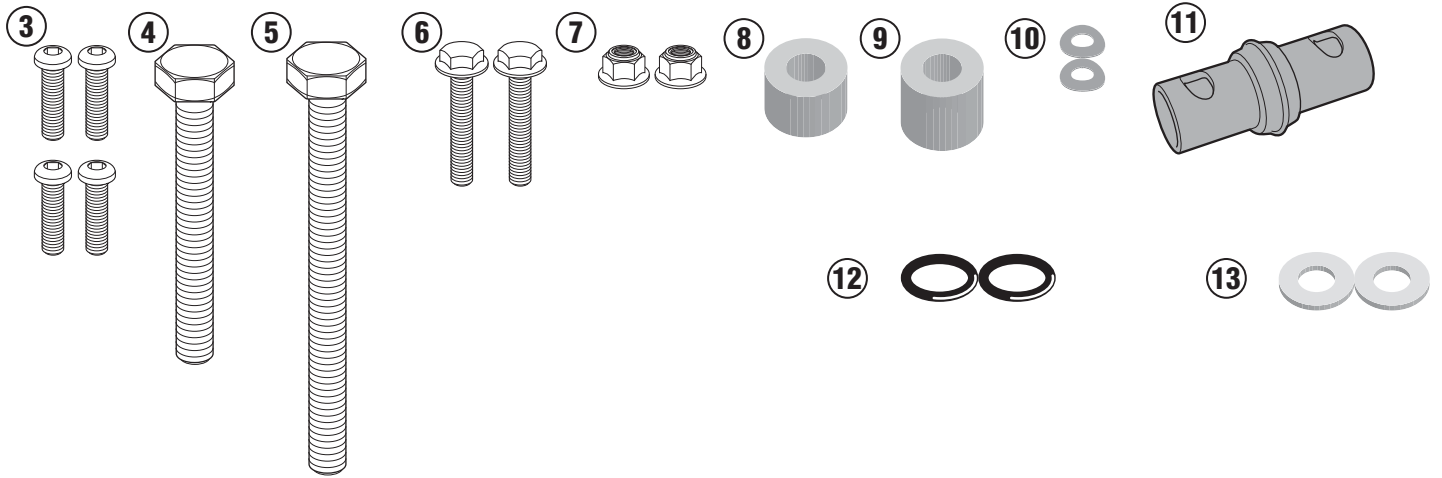

TN3105 - KN3105

SPECIFIC ENGINE GUARD

SUZUKI DL1000 V-STROM (2014-2016)

SUZUKI DL1000 V-STROM (2017)

N°	Description	Features	Code	Quantity
1	Engine Guard	-	-	2 (Dx,Sx)
2	Support	-	GL2686	2 (Dx,Sx)
3	Screw	TBEI M6x20	620TBEI	4
4	Screw	TE M10x70 passo 1,25	1070TES	1
5	Screw	TE M10x100 passo 1,25	10100TES	1
6	Screw	TEF M6x30	630TEF	2
7	Bolt	Dado Auto Bloccante Flangiato M6	6DADIAFLN	2
8	Spacer	Ø20x15 Foro 10,5mm	C20L15F10,5	1
9	Spacer	Ø22x20 Foro 10,5mm	C22L20F10,5	1
10	Washer	-	618RONP	2
11	Nipples	-	V906	1
12	O - Ring	-	Z2161	2
13	Washer	Ø10	10RON	2
14	Original Parts	-	-	-

TN3105 - KN3105

SPECIFIC ENGINE GUARD

SUZUKI DL1000 V-STROM (2014-2016)

SUZUKI DL1000 V-STROM (2017)

TN3105 - KN3105

SPECIFIC ENGINE GUARD

SUZUKI DL1000 V-STROM (2014-2016)

SUZUKI DL1000 V-STROM (2017)

TN3105 - KN3105

SPECIFIC ENGINE GUARD

SUZUKI DL1000 V-STROM (2014-2016)

SUZUKI DL1000 V-STROM (2017)