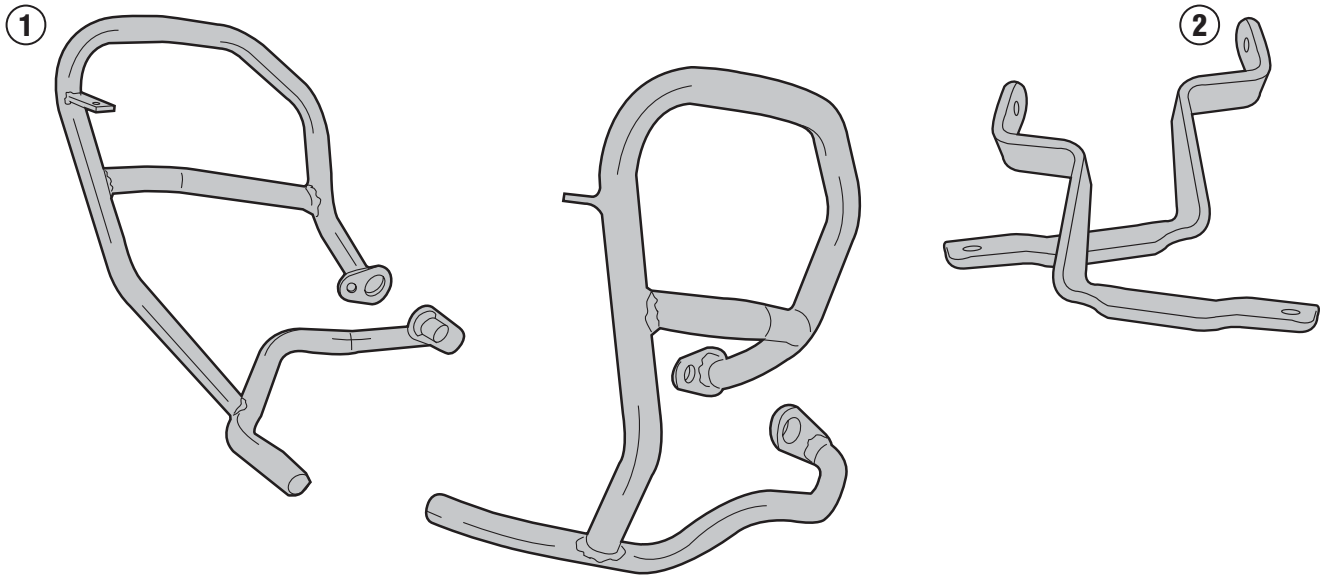

TN3105 - KN3105

SPECIFIC ENGINE GUARD

SUZUKI DL1000 V-STROM (2014-2016)

SUZUKI DL1000 V-STROM (2017)

N°	Description	Features	Code	Quantity
1	Engine Guard	-	-	2 (Dx,Sx)
2	Support	-	GL2686	2 (Dx,Sx)
3	Screw	TBEI M6x20	620TBEI	4
4	Screw	TE M10x70 passo 1,25	1070TES	1
5	Screw	TE M10x100 passo 1,25	10100TES	1
6	Screw	TEF M6x30	630TEF	2
7	Bolt	Dado Auto Bloccante Flangiato M6	6DADIAFLN	2
8	Spacer	Ø20x15 Foro 10,5mm	C20L15F10,5	1
9	Spacer	Ø22x20 Foro 10,5mm	C22L20F10,5	1
10	Washer	-	618RONP	2
11	Nipples	-	V906	1
12	O - Ring	-	Z2161	2
13	Washer	Ø10	10RON	2
14	Original Parts	-	-	-

TN3105 - KN3105

SPECIFIC ENGINE GUARD

SUZUKI DL1000 V-STROM (2014-2016)

SUZUKI DL1000 V-STROM (2017)

TN3105 - KN3105

SPECIFIC ENGINE GUARD

SUZUKI DL1000 V-STROM (2014-2016)

SUZUKI DL1000 V-STROM (2017)

TN3105 - KN3105

SPECIFIC ENGINE GUARD

SUZUKI DL1000 V-STROM (2014-2016)

SUZUKI DL1000 V-STROM (2017)