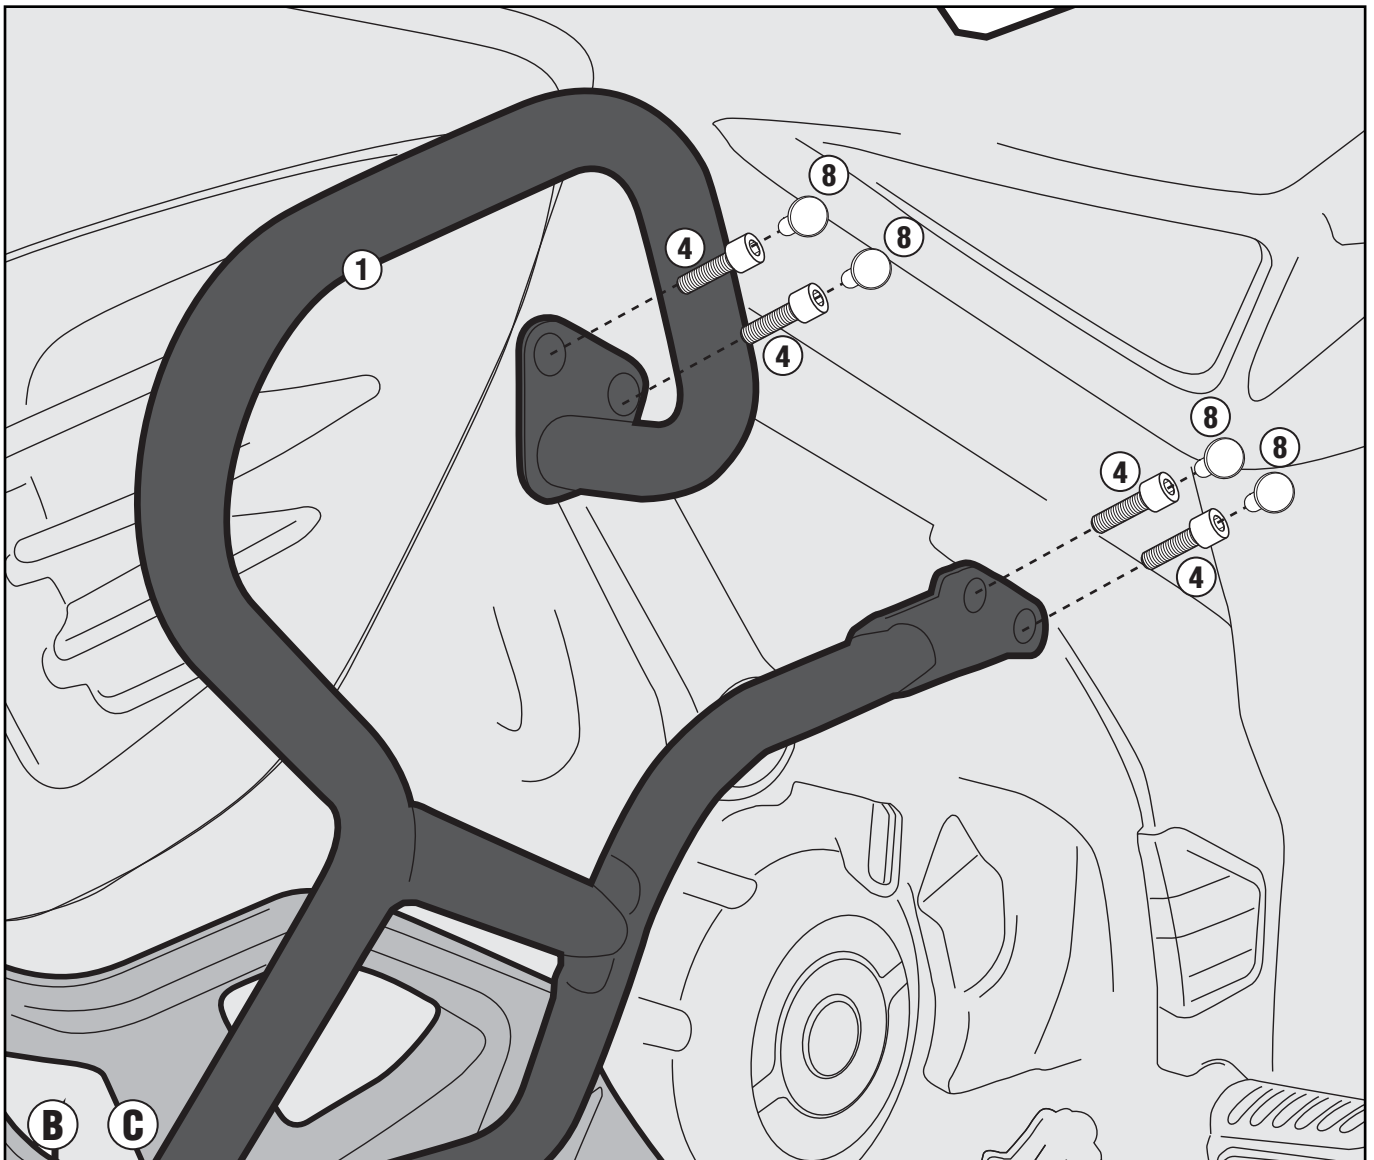

TN3101 - KN3101

SPECIFIC ENGINE GUARD

SUZUKI DL650 V-STROM L2-L3 (2011-2013)

B

B

C