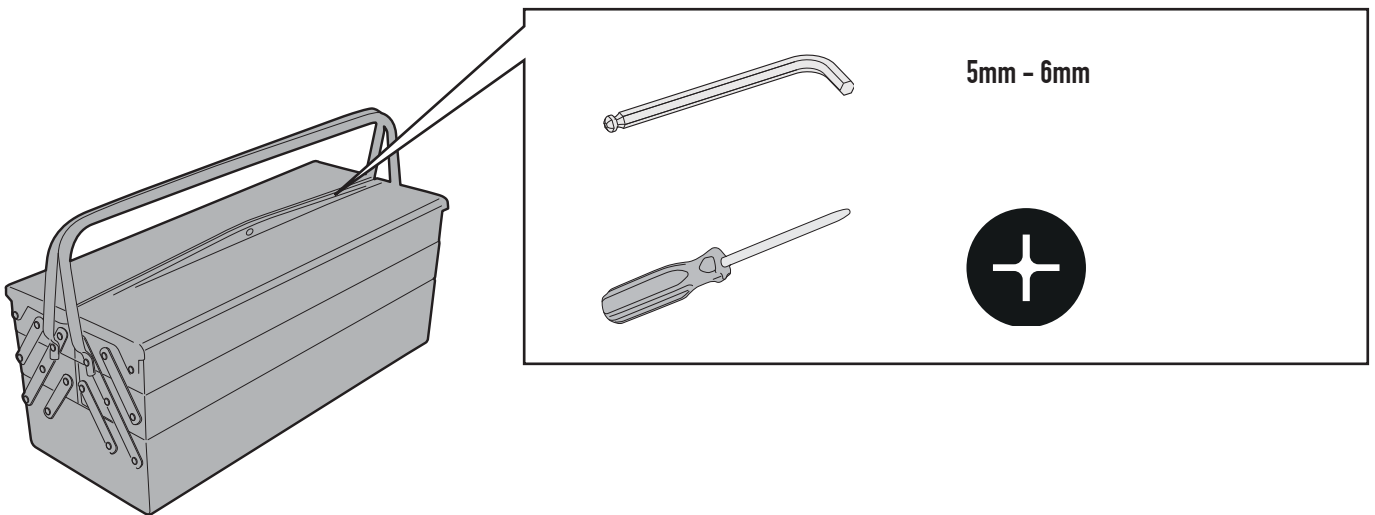

TN3101 - KN3101

SPECIFIC ENGINE GUARD

SUZUKI DL650 V-STROM L2-L3 (2011-2013)

N°	Description	Features	Code	Quantity	
1	Engine Guard	-	-	2 (Dx;Sx)	
2	Support	GL916	-	2	
3	Nipples	-	347TN	1	
4	Support	TCEI M8x35	835TCEI	9	
5	Screw	TSCEI M8x20	820TSP	2	
6	Gasket	-	Z2161	2	
7	Washer	Ø8	8RON	1	
8	Screw Cap	Ø8	Z801	8	
9	Spacer		V009	1	

TN3101 - KN3101

SPECIFIC ENGINE GUARD

SUZUKI DL650 V-STROM L2-L3 (2011-2013)