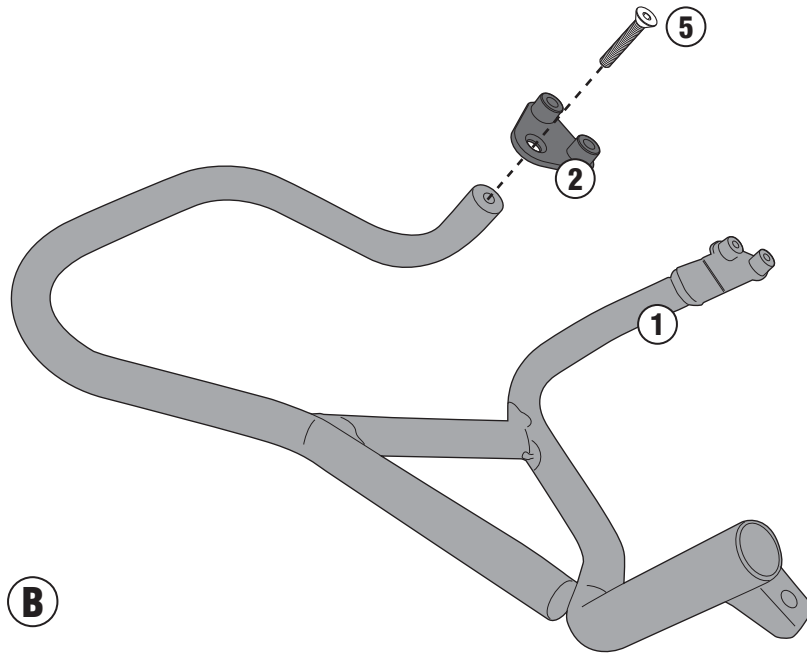

TN3101 - KN3101

SPECIFIC ENGINE GUARD

SUZUKI DL650 V-STROM L2-L3 (2011-2013)

N°	Description	Features	Code	Quantity	
1	Engine Guard	-	-	2 (Dx;Sx)	
2	Support	GL916	-	2	
3	Nipples	-	347TN	1	
4	Support	TCEI M8x35	835TCEI	9	
5	Screw	TSCEI M8x20	820TSP	2	
6	Gasket	-	Z2161	2	
7	Washer	Ø8	8RON	1	
8	Screw Cap	Ø8	Z801	8	
9	Spacer		V009	1	

TN3101 - KN3101

SPECIFIC ENGINE GUARD

SUZUKI DL650 V-STROM L2-L3 (2011-2013)

TN3101 - KN3101

SPECIFIC ENGINE GUARD

SUZUKI DL650 V-STROM L2-L3 (2011-2013)

TN3101 - KN3101

SPECIFIC ENGINE GUARD

SUZUKI DL650 V-STROM L2-L3 (2011-2013)

B

B

C