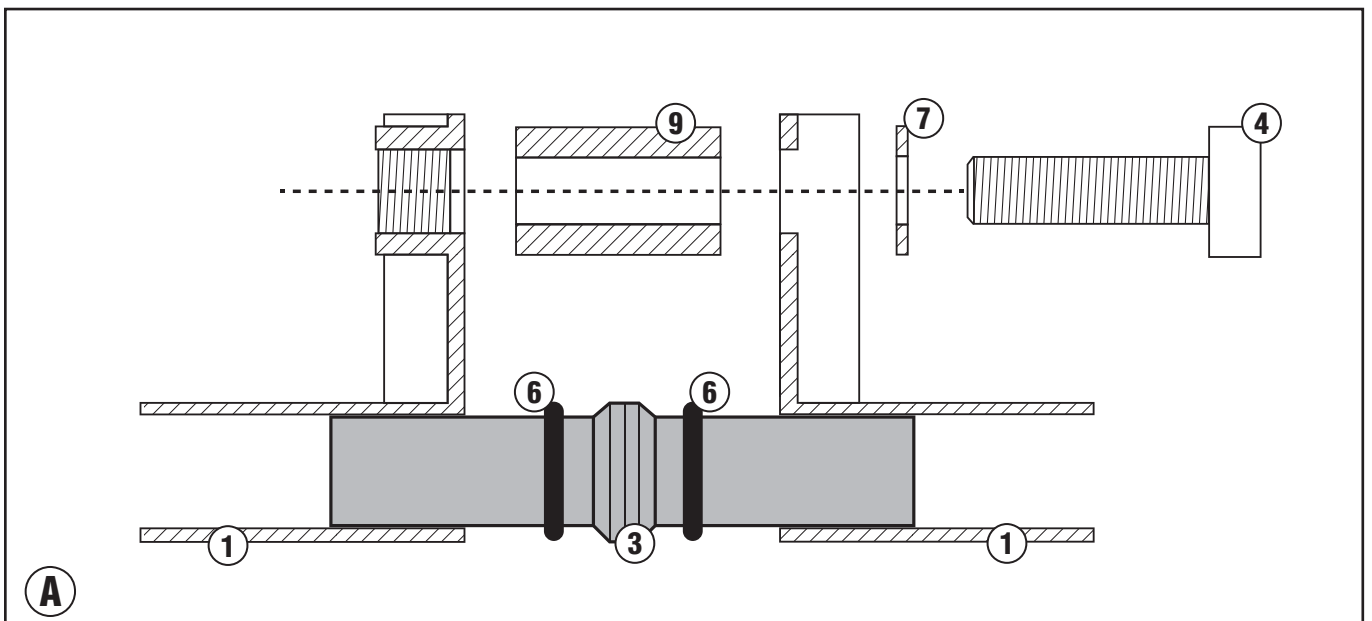

TN3101 - KN3101

SPECIFIC ENGINE GUARD

SUZUKI DL650 V-STROM L2-L3 (2011-2013)

TN3101 - KN3101

SPECIFIC ENGINE GUARD

SUZUKI DL650 V-STROM L2-L3 (2011-2013)

TN3101 - KN3101

SPECIFIC ENGINE GUARD