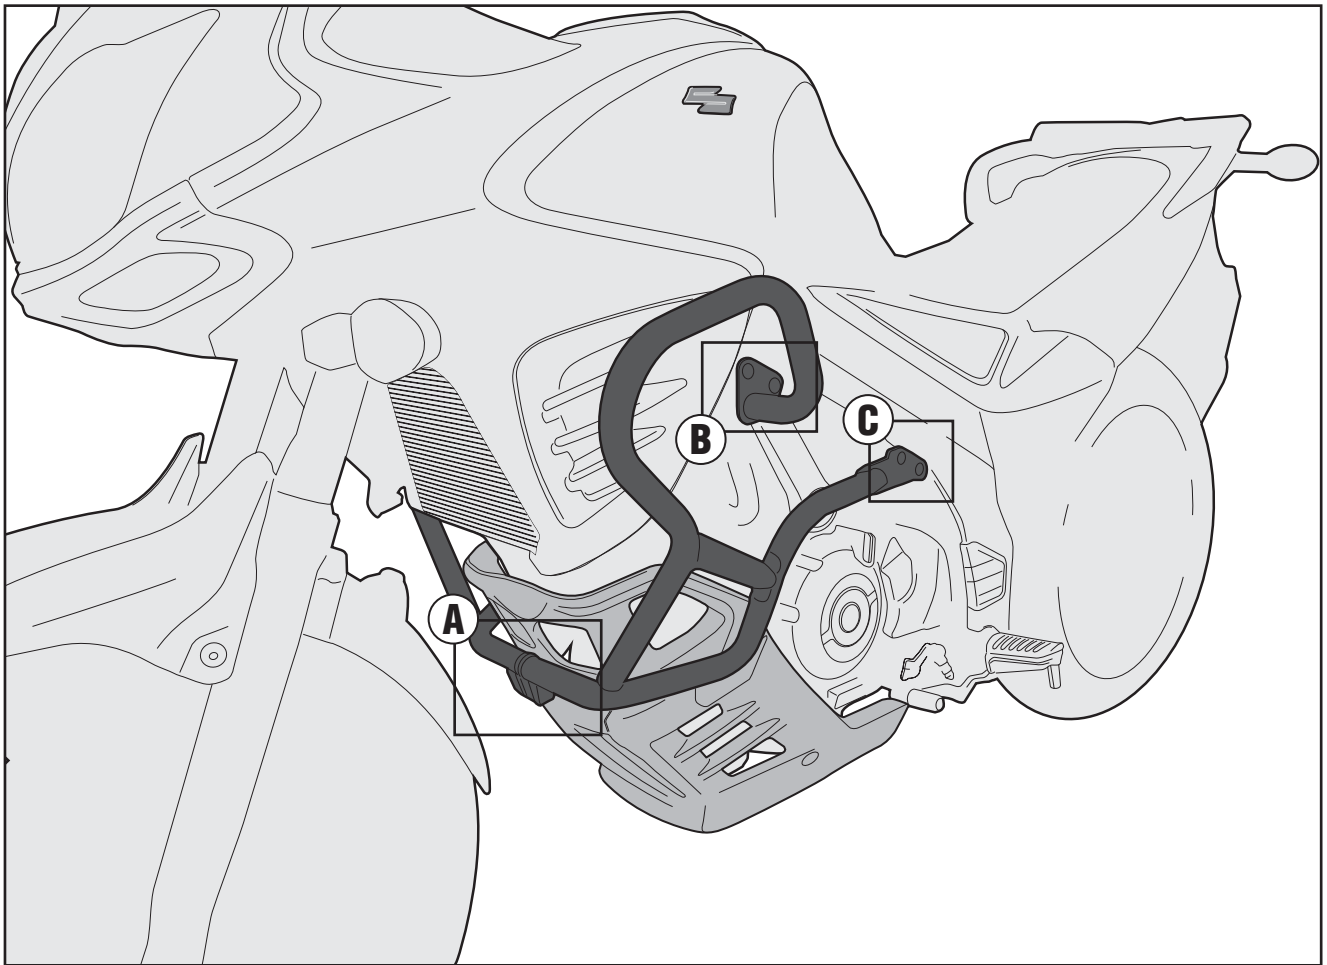

TN3101 - KN3101

SPECIFIC ENGINE GUARD

SUZUKI DL650 V-STROM L2-L3 (2011-2013)

N°	Description	Features	Code	Quantity	
1	Engine Guard	-	-	2 (Dx;Sx)	
2	Support	GL916	-	2	
3	Nipples	-	347TN	1	
4	Support	TCEI M8x35	835TCEI	9	
5	Screw	TSCEI M8x20	820TSP	2	
6	Gasket	-	Z2161	2	
7	Washer	Ø8	8RON	1	
8	Screw Cap	Ø8	Z801	8	
9	Spacer		V009	1	

TN3101 - KN3101

SPECIFIC ENGINE GUARD

SUZUKI DL650 V-STROM L2-L3 (2011-2013)

TN3101 - KN3101

SPECIFIC ENGINE GUARD

SUZUKI DL650 V-STROM L2-L3 (2011-2013)

TN3101 - KN3101

SPECIFIC ENGINE GUARD