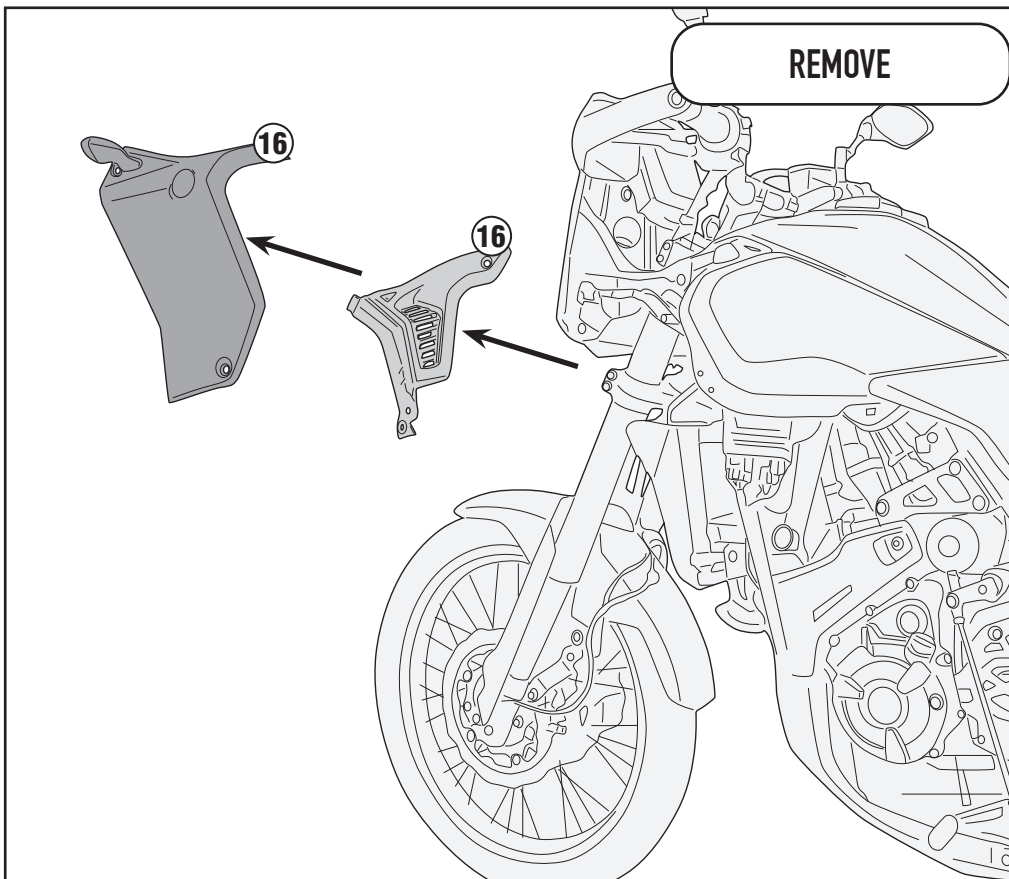

TN21450X - KN21450X

SPECIFIC ENGINE GUARD

YAMAHA Ténéré 700 (2019)