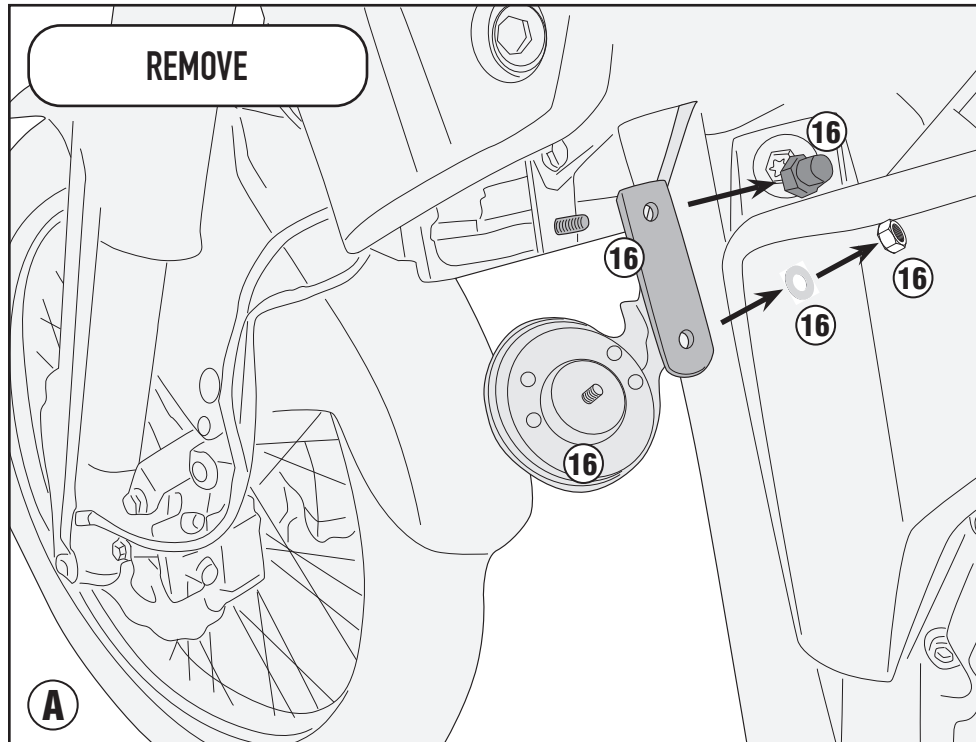

TN21450X - KN21450X

SPECIFIC ENGINE GUARD

YAMAHA Ténéré 700 (2019)

RIGHT SIDE