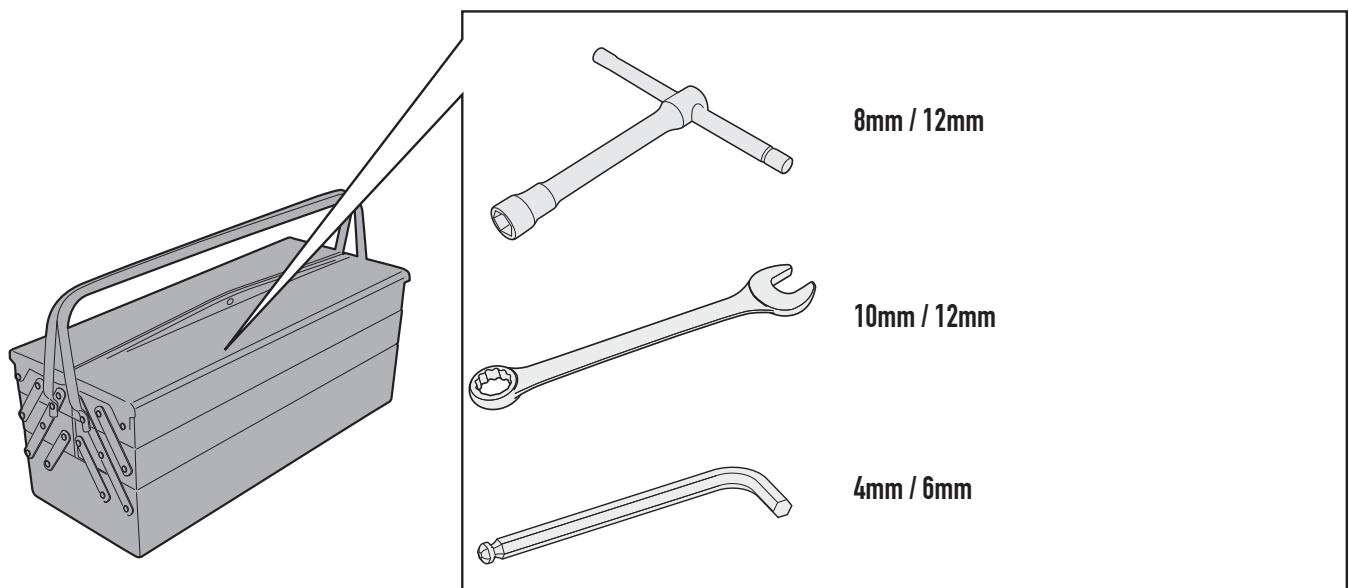

TN21450X - KN21450X

SPECIFIC ENGINE GUARD

YAMAHA Ténéré 700 (2019)

N°	Description	Features	Code	Quantity
1	Engine Guard	-	TN2145DXVOX TN2145SXVOX	2(Left,Right)
2	Bridge	-	GNB23930X	1
3	Support plate	-	GL2560V	2
4	Lower support	RIGHT SIDE	GL4327V	1
5	Lower support	LEFT SIDE	GL4329V	1
6	Support plate	-	GL4330V	1
7	Screw	TSP M6x50	650TSP	4
8	Screw	TCEX M8x20	820TCEX	4
9	Screw	TCEX M8x45	845TCEX	4
10	Split washer Scheibe	Foro Ø8	8RONSX	8
11	Spacer	Ø18x10 Foro 8,5mm	C18L10F8,5T	4
12	Bolt	DADO CIECO	8DADICX	2
13	Retaining clamp	-	Z2269	4
14	Cap	-	25TAPBA	2
15	Adhesive Protection	-	Z2388	4
16	Original Parts	-	-	-

TN21450X - KN21450X

SPECIFIC ENGINE GUARD

YAMAHA Ténéré 700 (2019)