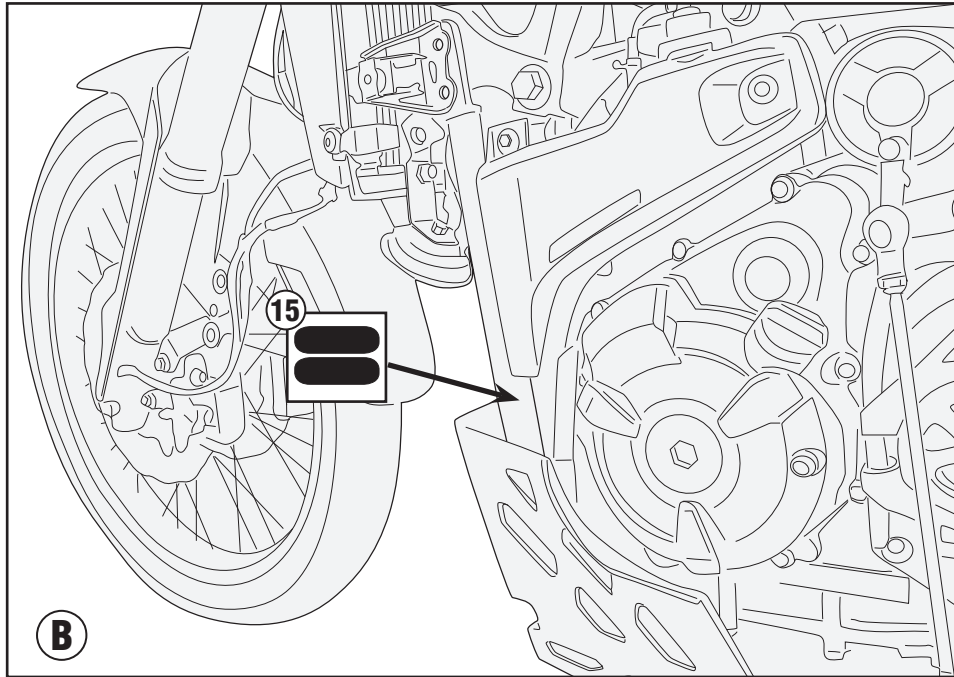

YAMAHA Ténéré 700 (2019)

RIGHT SIDE

TN21450X - KN21450X

SPECIFIC ENGINE GUARD

YAMAHA Ténéré 700 (2019)

LEFT SIDE

RIGHT SIDE

TN21450X - KN21450X