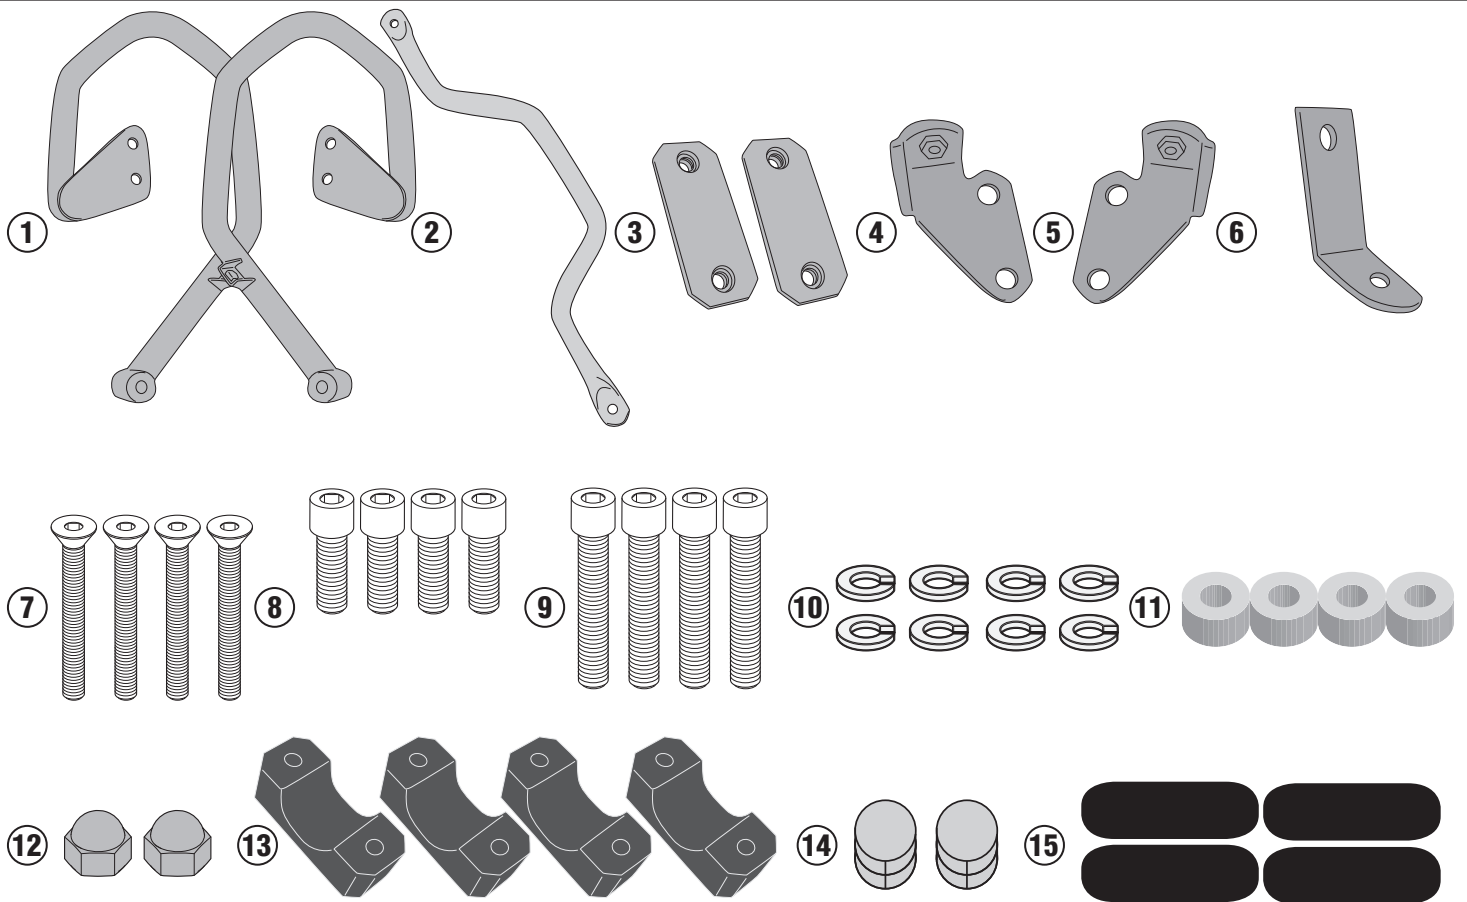

TN21450X - KN21450X

SPECIFIC ENGINE GUARD

YAMAHA Ténéré 700 (2019)

N°	Description	Features	Code	Quantity
1	Engine Guard	-	TN2145DXVOX TN2145SXVOX	2(Left,Right)
2	Bridge	-	GNB23930X	1
3	Support plate	-	GL2560V	2
4	Lower support	RIGHT SIDE	GL4327V	1
5	Lower support	LEFT SIDE	GL4329V	1
6	Support plate	-	GL4330V	1
7	Screw	TSP M6x50	650TSP	4
8	Screw	TCEX M8x20	820TCEX	4
9	Screw	TCEX M8x45	845TCEX	4
10	Split washer Scheibe	Foro Ø8	8RONSX	8
11	Spacer	Ø18x10 Foro 8,5mm	C18L10F8,5T	4
12	Bolt	DADO CIECO	8DADICX	2
13	Retaining clamp	-	Z2269	4
14	Cap	-	25TAPBA	2
15	Adhesive Protection	-	Z2388	4
16	Original Parts	-	-	-

TN21450X - KN21450X

SPECIFIC ENGINE GUARD

YAMAHA Ténéré 700 (2019)

TN21450X - KN21450X

SPECIFIC ENGINE GUARD

YAMAHA Ténéré 700 (2019)

TN21450X - KN21450X

SPECIFIC ENGINE GUARD

YAMAHA Ténéré 700 (2019)

RIGHT SIDE

TN21450X - KN21450X

SPECIFIC ENGINE GUARD

YAMAHA Ténéré 700 (2019)

LEFT SIDE

RIGHT SIDE

TN21450X - KN21450X