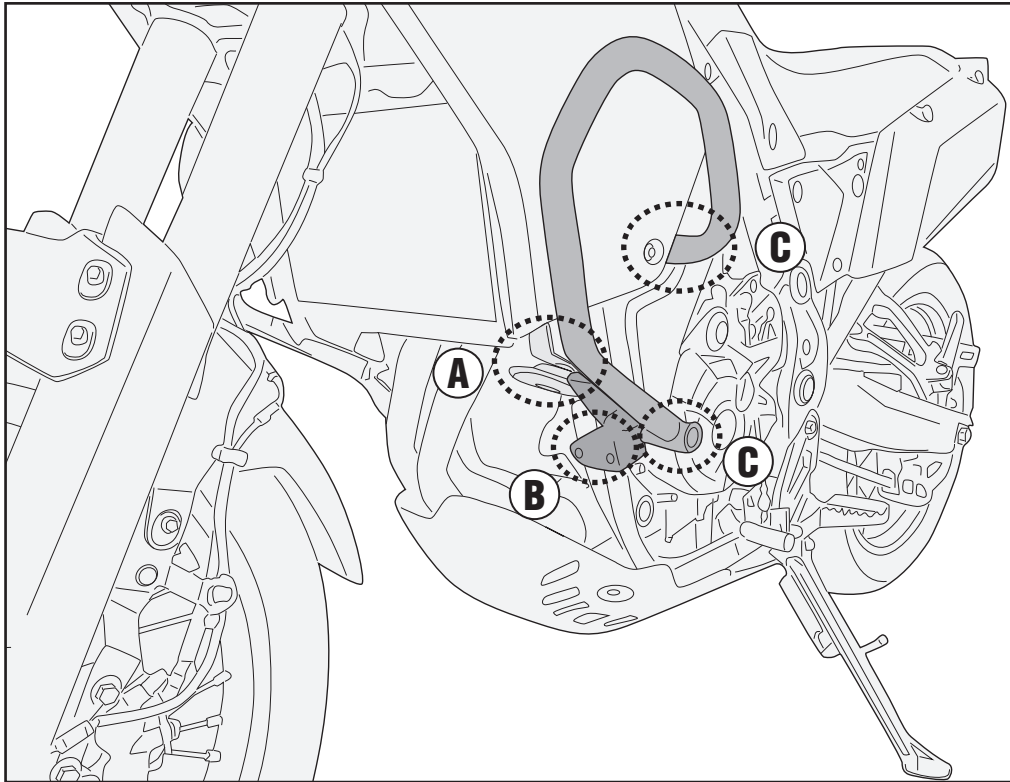

TN21450X - KN21450X

SPECIFIC ENGINE GUARD

YAMAHA Ténéré 700 (2019)