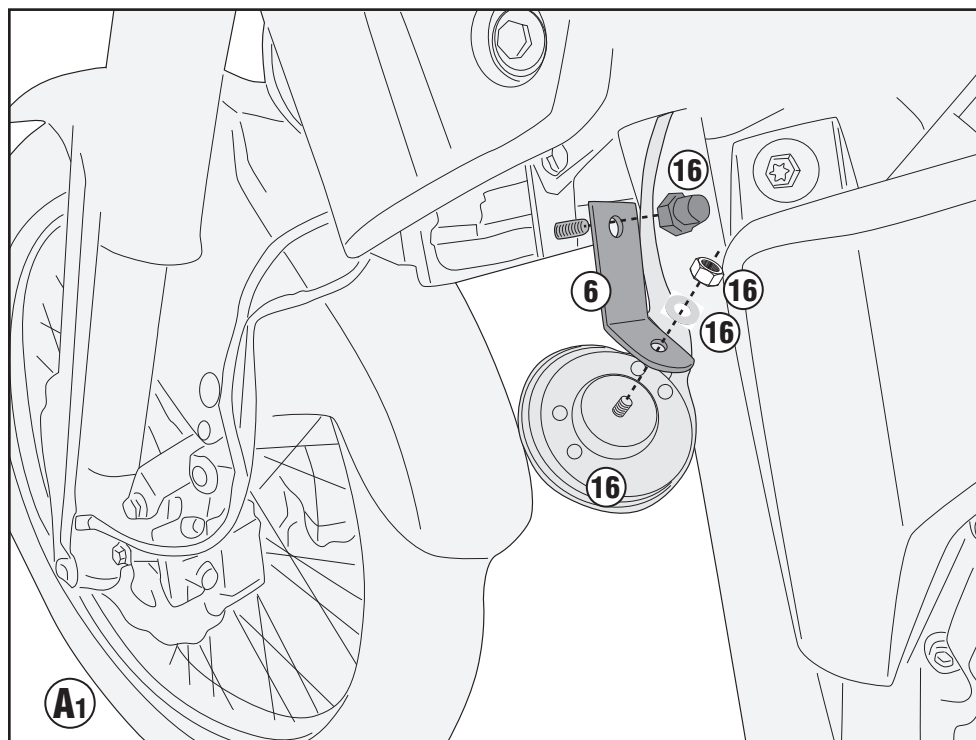

TN21450X - KN21450X

SPECIFIC ENGINE GUARD

YAMAHA Ténéré 700 (2019)

N°	Description	Features	Code	Quantity
1	Engine Guard	-	TN2145DXVOX TN2145SXVOX	2(Left,Right)
2	Bridge	-	GNB23930X	1
3	Support plate	-	GL2560V	2
4	Lower support	RIGHT SIDE	GL4327V	1
5	Lower support	LEFT SIDE	GL4329V	1
6	Support plate	-	GL4330V	1
7	Screw	TSP M6x50	650TSP	4
8	Screw	TCEX M8x20	820TCEX	4
9	Screw	TCEX M8x45	845TCEX	4
10	Split washer Scheibe	Foro Ø8	8RONSX	8
11	Spacer	Ø18x10 Foro 8,5mm	C18L10F8,5T	4
12	Bolt	DADO CIECO	8DADICX	2
13	Retaining clamp	-	Z2269	4
14	Cap	-	25TAPBA	2
15	Adhesive Protection	-	Z2388	4
16	Original Parts	-	-	-

YAMAHA Ténéré 700 (2019)

RIGHT SIDE

TN21450X - KN21450X

SPECIFIC ENGINE GUARD

YAMAHA Ténéré 700 (2019)

LEFT SIDE

RIGHT SIDE

TN21450X - KN21450X