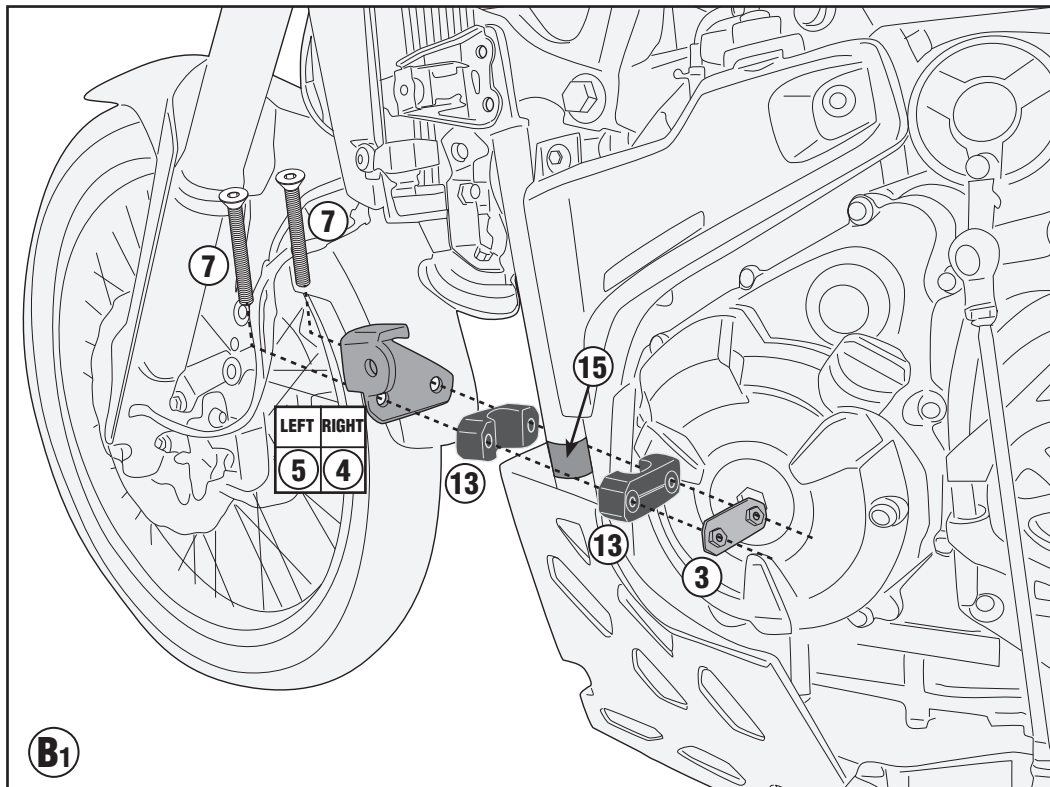

TN21450X - KN21450X

SPECIFIC ENGINE GUARD

YAMAHA Ténéré 700 (2019)

N°	Description	Features	Code	Quantity
1	Engine Guard	-	TN2145DXVOX TN2145SXVOX	2(Left,Right)
2	Bridge	-	GNB23930X	1
3	Support plate	-	GL2560V	2
4	Lower support	RIGHT SIDE	GL4327V	1
5	Lower support	LEFT SIDE	GL4329V	1
6	Support plate	-	GL4330V	1
7	Screw	TSP M6x50	650TSP	4
8	Screw	TCEX M8x20	820TCEX	4
9	Screw	TCEX M8x45	845TCEX	4
10	Split washer Scheibe	Foro Ø8	8RONSX	8
11	Spacer	Ø18x10 Foro 8,5mm	C18L10F8,5T	4
12	Bolt	DADO CIECO	8DADICX	2
13	Retaining clamp	-	Z2269	4
14	Cap	-	25TAPBA	2
15	Adhesive Protection	-	Z2388	4
16	Original Parts	-	-	-

YAMAHA Ténéré 700 (2019)

RIGHT SIDE

TN21450X - KN21450X

SPECIFIC ENGINE GUARD

YAMAHA Ténéré 700 (2019)

LEFT SIDE

RIGHT SIDE

TN21450X - KN21450X