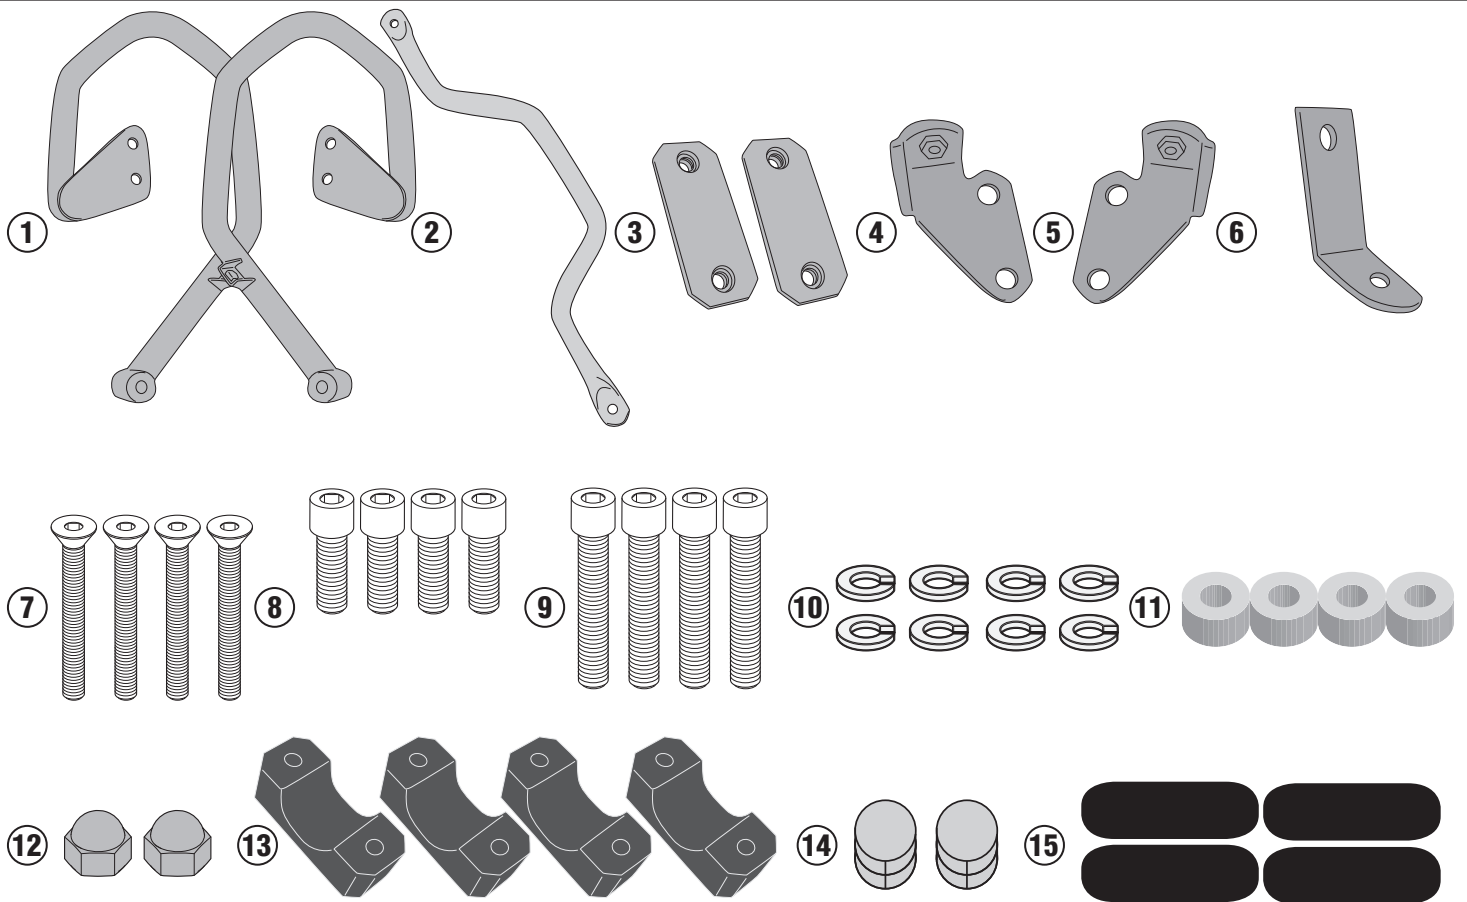

TN21450X - KN21450X

SPECIFIC ENGINE GUARD

YAMAHA Ténéré 700 (2019)

N°	Description	Features	Code	Quantity
1	Engine Guard	-	TN2145DXVOX TN2145SXVOX	2(Left,Right)
2	Bridge	-	GNB23930X	1
3	Support plate	-	GL2560V	2
4	Lower support	RIGHT SIDE	GL4327V	1
5	Lower support	LEFT SIDE	GL4329V	1
6	Support plate	-	GL4330V	1
7	Screw	TSP M6x50	650TSP	4
8	Screw	TCEX M8x20	820TCEX	4
9	Screw	TCEX M8x45	845TCEX	4
10	Split washer	Foro Ø8	8RONSX	8
11	Spacer	Ø18x10 Foro 8,5mm	C18L10F8,5T	4
12	Bolt	DADO CIECO	8DADICX	2
13	Retaining clamp	-	Z2269	4
14	Cap	-	25TAPBA	2
15	Adhesive Protection	-	Z2388	4
16	Original Parts	-	-	-

TN21450X - KN21450X

SPECIFIC ENGINE GUARD

YAMAHA Ténéré 700 (2019)

TN21450X - KN21450X

SPECIFIC ENGINE GUARD

YAMAHA Ténéré 700 (2019)

TN21450X - KN21450X

SPECIFIC ENGINE GUARD

YAMAHA Ténéré 700 (2019)

RIGHT SIDE

TN21450X - KN21450X

SPECIFIC ENGINE GUARD

YAMAHA Ténéré 700 (2019)

LEFT SIDE

RIGHT SIDE

TN21450X - KN21450X