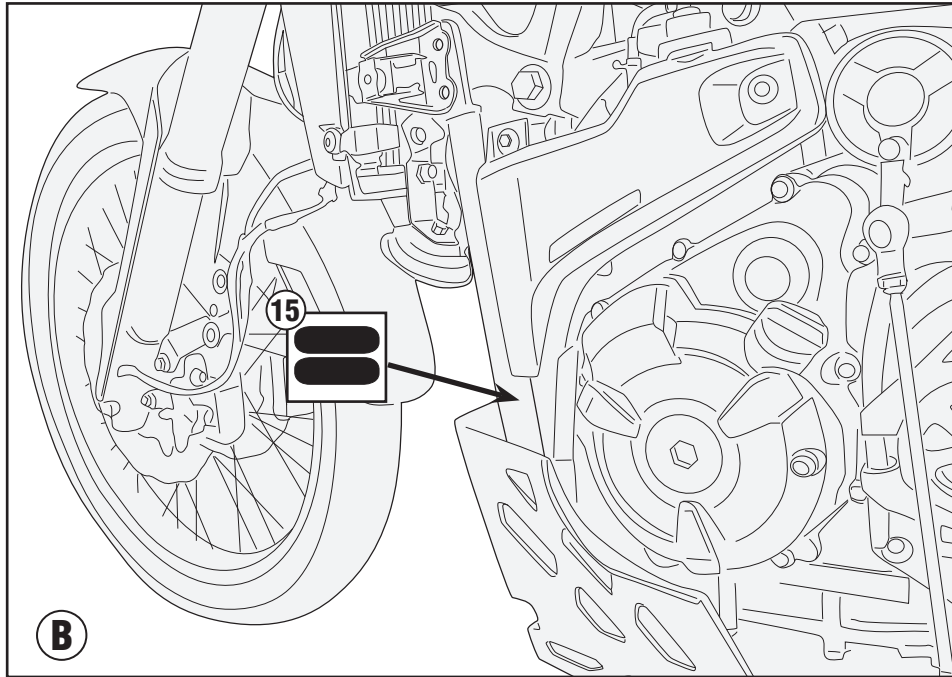

YAMAHA Ténéré 700 (2019)

RIGHT SIDE

TN21450X - KN21450X

SPECIFIC ENGINE GUARD

YAMAHA Ténéré 700 (2019)

LEFT SIDE

RIGHT SIDE

TN21450X - KN21450X