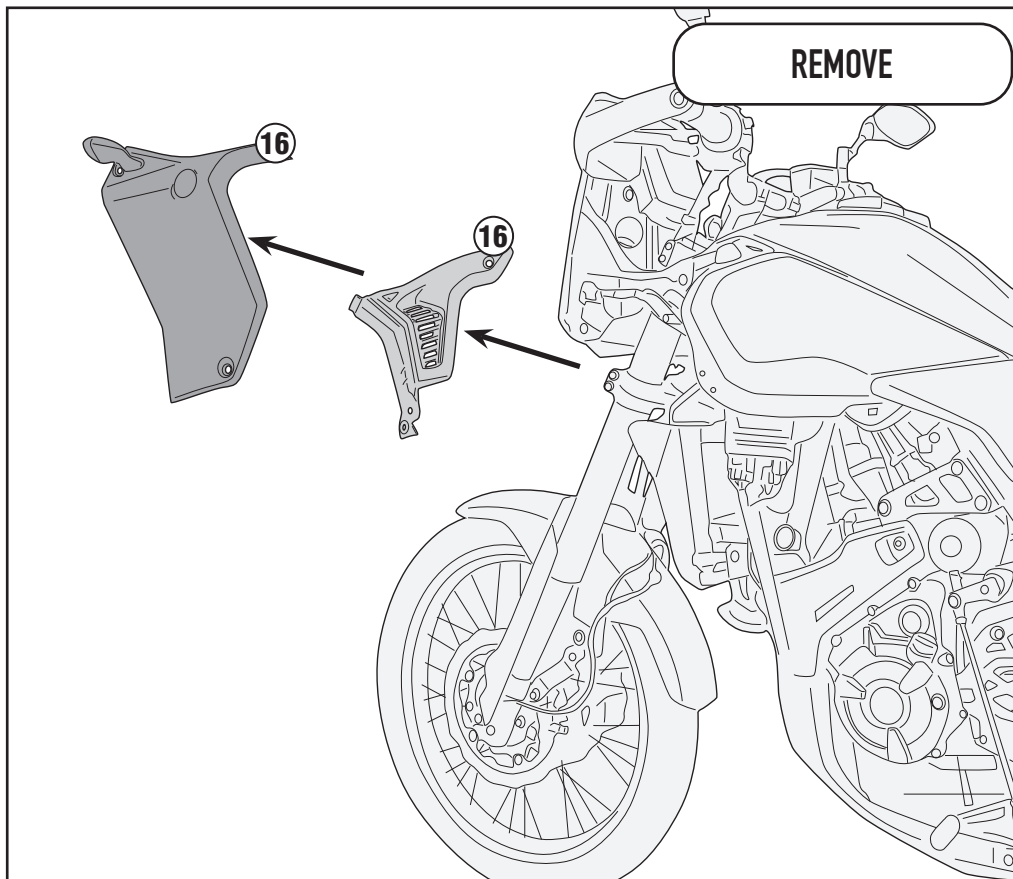

TN21450X - KN21450X

SPECIFIC ENGINE GUARD

YAMAHA Ténéré 700 (2019)