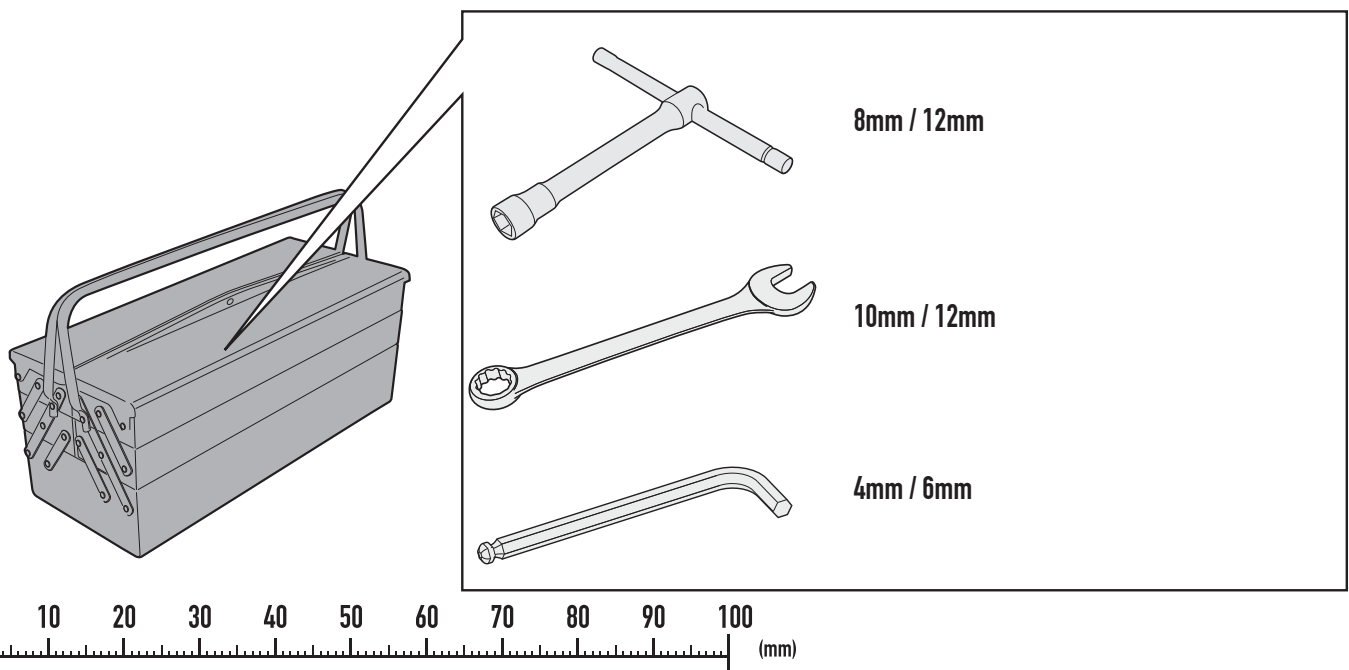

TN21450X - KN21450X

SPECIFIC ENGINE GUARD

YAMAHA Ténéré 700 (2019)

N°	Description	Features	Code	Quantity
1	Engine Guard	-	TN2145DXVOX TN2145SXVOX	2(Left,Right)
2	Bridge	-	GNB23930X	1
3	Support plate	-	GL2560V	2
4	Lower support	RIGHT SIDE	GL4327V	1
5	Lower support	LEFT SIDE	GL4329V	1
6	Support plate	-	GL4330V	1
7	Screw	TSP M6x50	650TSP	4
8	Screw	TCEX M8x20	820TCEX	4
9	Screw	TCEX M8x45	845TCEX	4
10	Split washer	Foro Ø8	8RONSX	8
11	Spacer	Ø18x10 Foro 8,5mm	C18L10F8,5T	4
12	Bolt	DADO CIECO	8DADICX	2
13	Retaining clamp	-	Z2269	4
14	Cap	-	25TAPBA	2
15	Adhesive Protection	-	Z2388	4
16	Original Parts	-	-	-

TN21450X - KN21450X

SPECIFIC ENGINE GUARD

YAMAHA Ténéré 700 (2019)