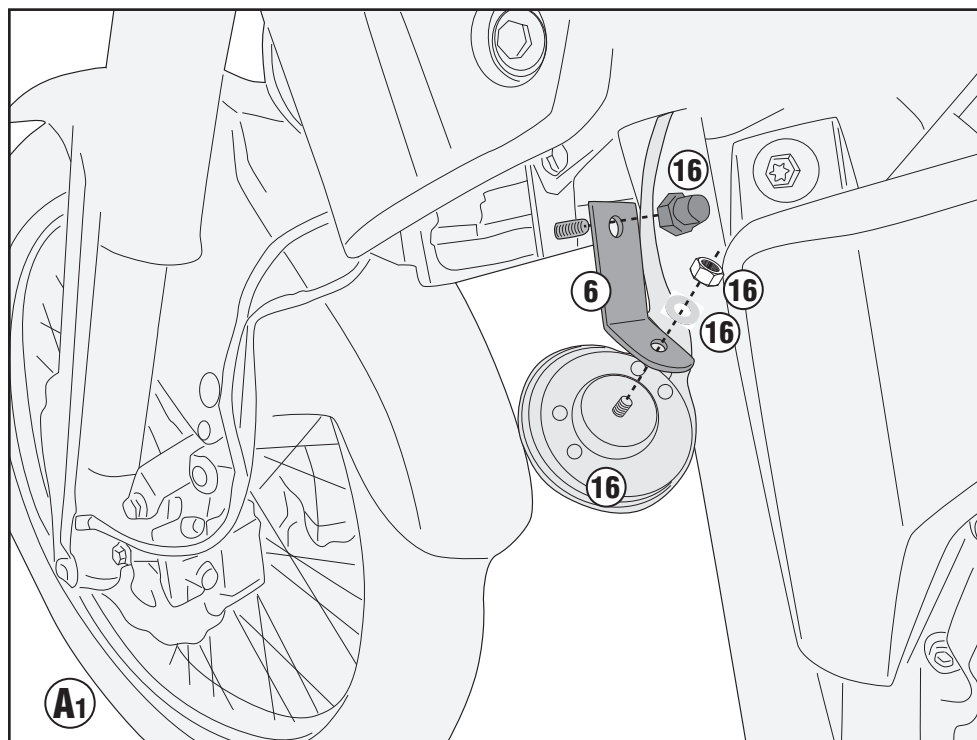

TN21450X - KN21450X

SPECIFIC ENGINE GUARD

YAMAHA Ténéré 700 (2019)

N°	Description	Features	Code	Quantity
1	Engine Guard	-	TN2145DXVOX TN2145SXVOX	2(Left,Right)
2	Bridge	-	GNB23930X	1
3	Support plate	-	GL2560V	2
4	Lower support	RIGHT SIDE	GL4327V	1
5	Lower support	LEFT SIDE	GL4329V	1
6	Support plate	-	GL4330V	1
7	Screw	TSP M6x50	650TSP	4
8	Screw	TCEX M8x20	820TCEX	4
9	Screw	TCEX M8x45	845TCEX	4
10	Split washer	Foro Ø8	8RONSX	8
11	Spacer	Ø18x10 Foro 8,5mm	C18L10F8,5T	4
12	Bolt	DADO CIECO	8DADICX	2
13	Retaining clamp	-	Z2269	4
14	Cap	-	25TAPBA	2
15	Adhesive Protection	-	Z2388	4
16	Original Parts	-	-	-

YAMAHA Ténéré 700 (2019)

RIGHT SIDE

TN21450X - KN21450X

SPECIFIC ENGINE GUARD

YAMAHA Ténéré 700 (2019)

LEFT SIDE

RIGHT SIDE

TN21450X - KN21450X