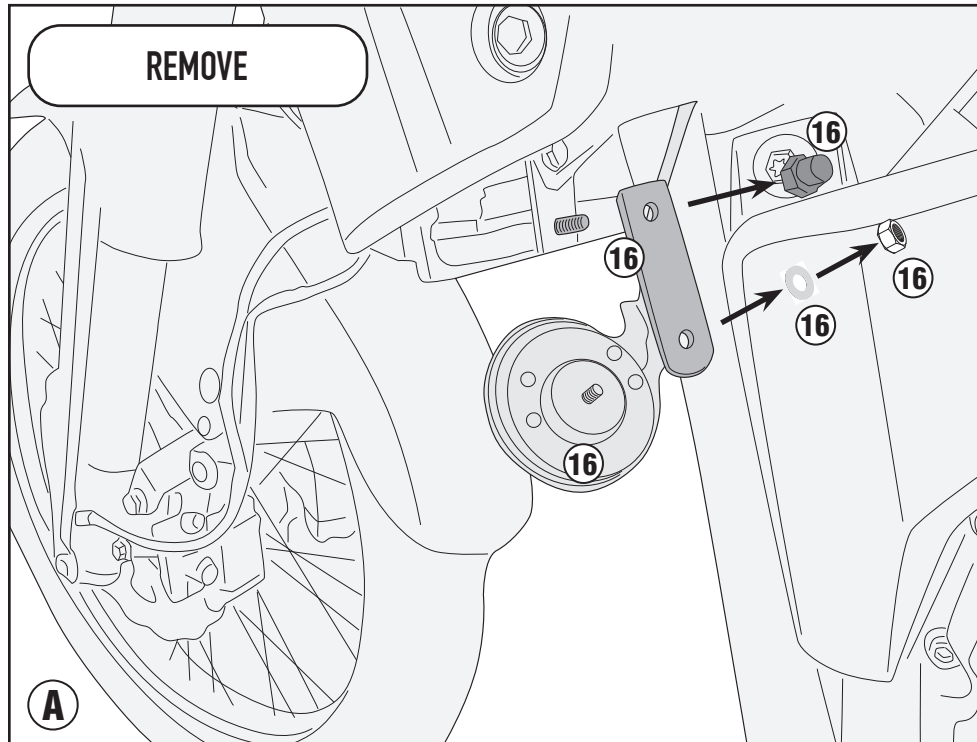

TN21450X - KN21450X

SPECIFIC ENGINE GUARD

YAMAHA Ténéré 700 (2019)

RIGHT SIDE