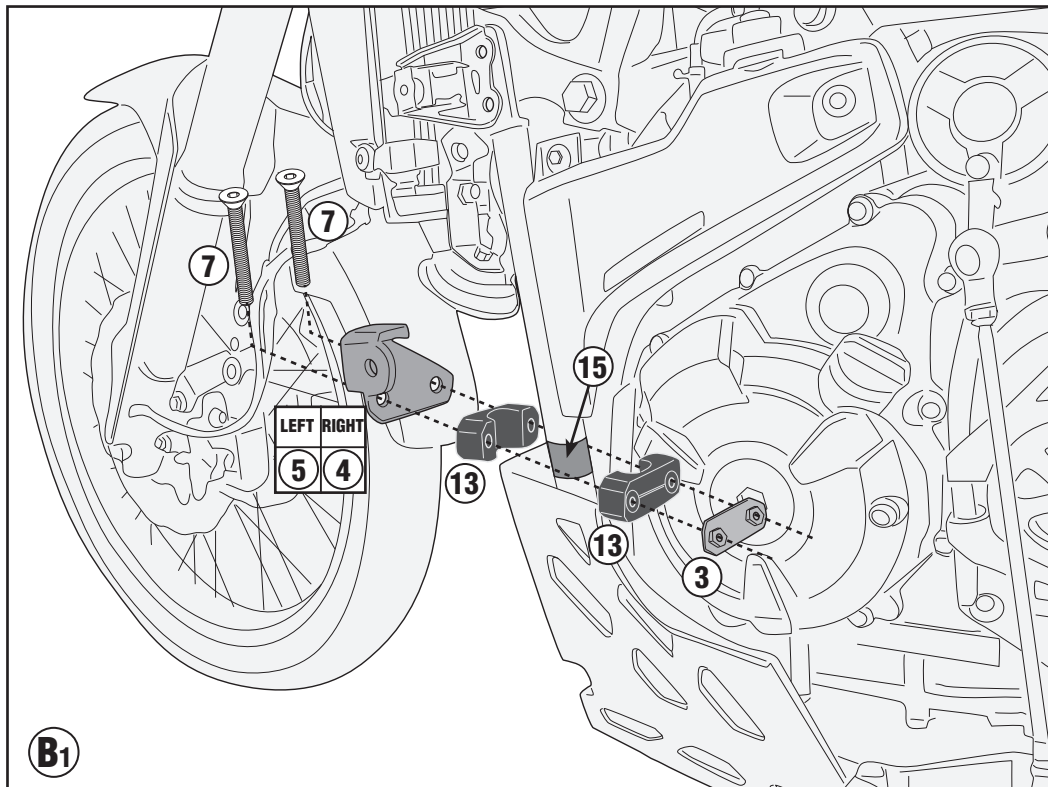

TN21450X - KN21450X

SPECIFIC ENGINE GUARD

YAMAHA Ténéré 700 (2019)

N°	Description	Features	Code	Quantity
1	Engine Guard	-	TN2145DXVOX TN2145SXVOX	2(Left,Right)
2	Bridge	-	GNB23930X	1
3	Support plate	-	GL2560V	2
4	Lower support	RIGHT SIDE	GL4327V	1
5	Lower support	LEFT SIDE	GL4329V	1
6	Support plate	-	GL4330V	1
7	Screw	TSP M6x50	650TSP	4
8	Screw	TCEX M8x20	820TCEX	4
9	Screw	TCEX M8x45	845TCEX	4
10	Split washer	Foro Ø8	8RONSX	8
11	Spacer	Ø18x10 Foro 8,5mm	C18L10F8,5T	4
12	Bolt	DADO CIECO	8DADICX	2
13	Retaining clamp	-	Z2269	4
14	Cap	-	25TAPBA	2
15	Adhesive Protection	-	Z2388	4
16	Original Parts	-	-	-

YAMAHA Ténéré 700 (2019)

RIGHT SIDE

TN21450X - KN21450X

SPECIFIC ENGINE GUARD

YAMAHA Ténéré 700 (2019)

LEFT SIDE

RIGHT SIDE

TN21450X - KN21450X