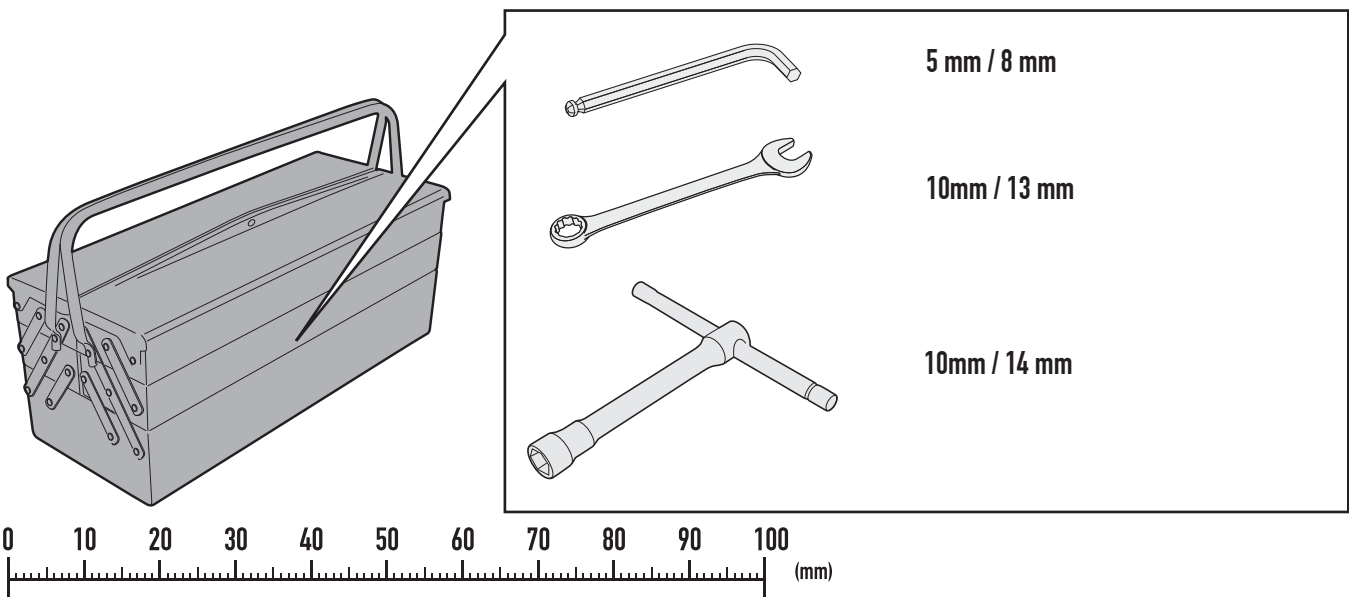

TN1171 - KN1171
SPECIFIC ENGINE GUARD
HONDA CB 500 X (2019)

N°	Description	Features	Code	Quantity
1	Engine Guard	-	TN1171DXV TN1171SXV	2 (Right; Left)
2	Inner support	-	GL4165V	1 (Left)
3	Spacer	Spessore 3mm	GL4164V	1 (Right)
4	Screw	TCEIS M10x160	10160TCEIS	1
5	Screw	TEF M8x45	845TEF	1
6	Stainless Steel Washer	Ø10	10RONSX	1
7	Original Parts	-	-	-

TN1171 - KN1171

SPECIFIC ENGINE GUARD

HONDA CB 500 X (2019)