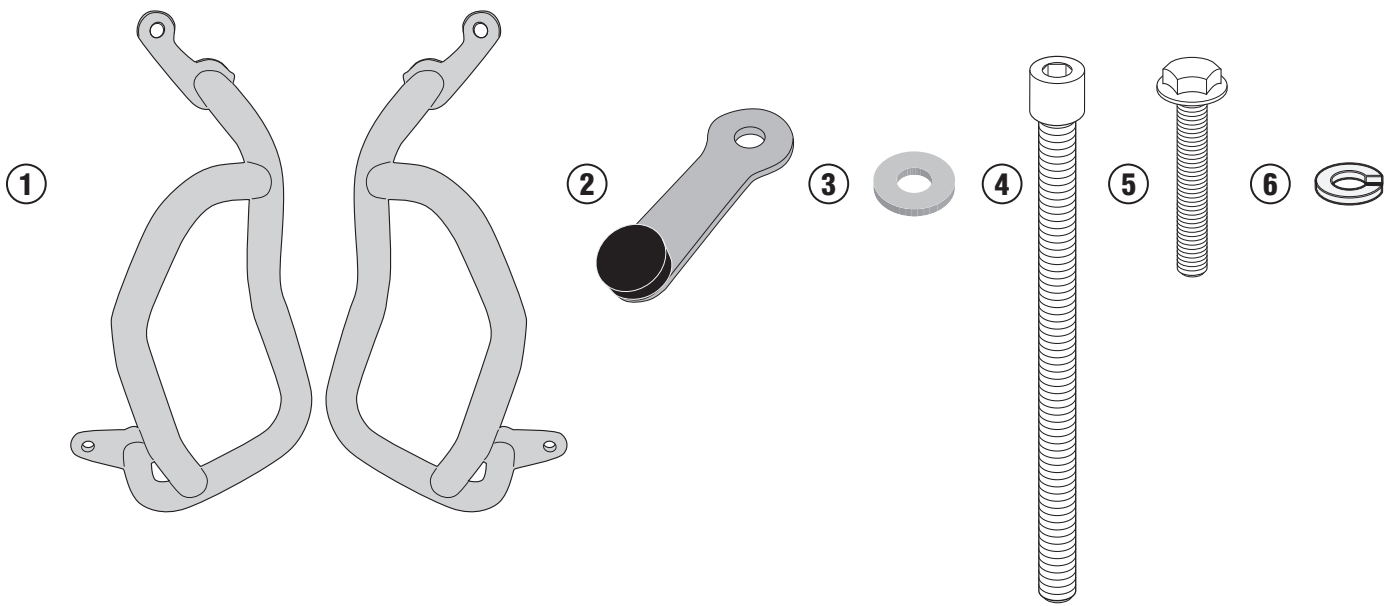

TN1171 - KN1171
SPECIFIC ENGINE GUARD
HONDA CB 500 X (2019)

N°	Description	Features	Code	Quantity
1	Engine Guard	-	TN1171DXV TN1171SXV	2 (Right; Left)
2	Inner support	-	GL4165V	1 (Left)
3	Spacer	Spessore 3mm	GL4164V	1 (Right)
4	Screw	TCEIS M10x160	10160TCEIS	1
5	Screw	TEF M8x45	845TEF	1
6	Stainless Steel Washer	Ø10	10RONSX	1
7	Original Parts	-	-	-

TN1171 - KN1171

SPECIFIC ENGINE GUARD

HONDA CB 500 X (2019)