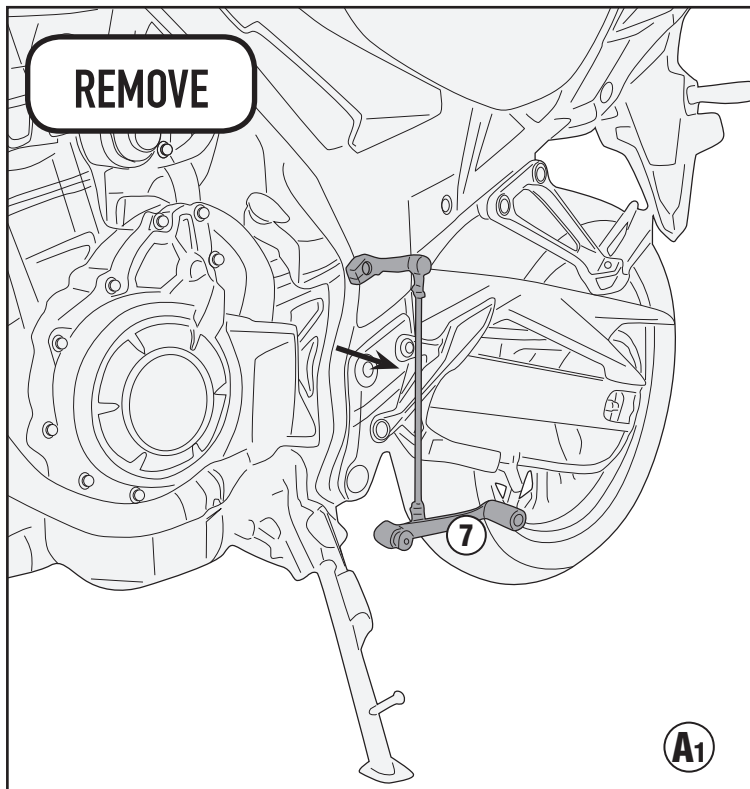

TN1171 - KN1171

SPECIFIC ENGINE GUARD

HONDA CB 500 X (2019)