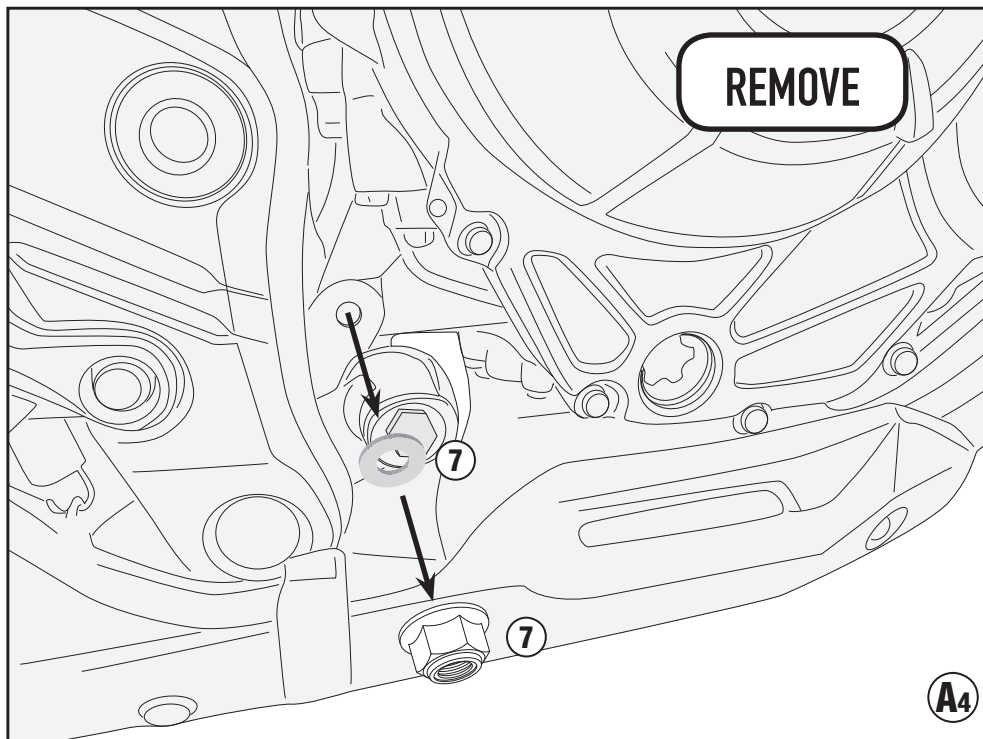

TN1171 - KN1171

SPECIFIC ENGINE GUARD

HONDA CB 500 X (2019)

LEFT SIDE

RIGHT SIDE