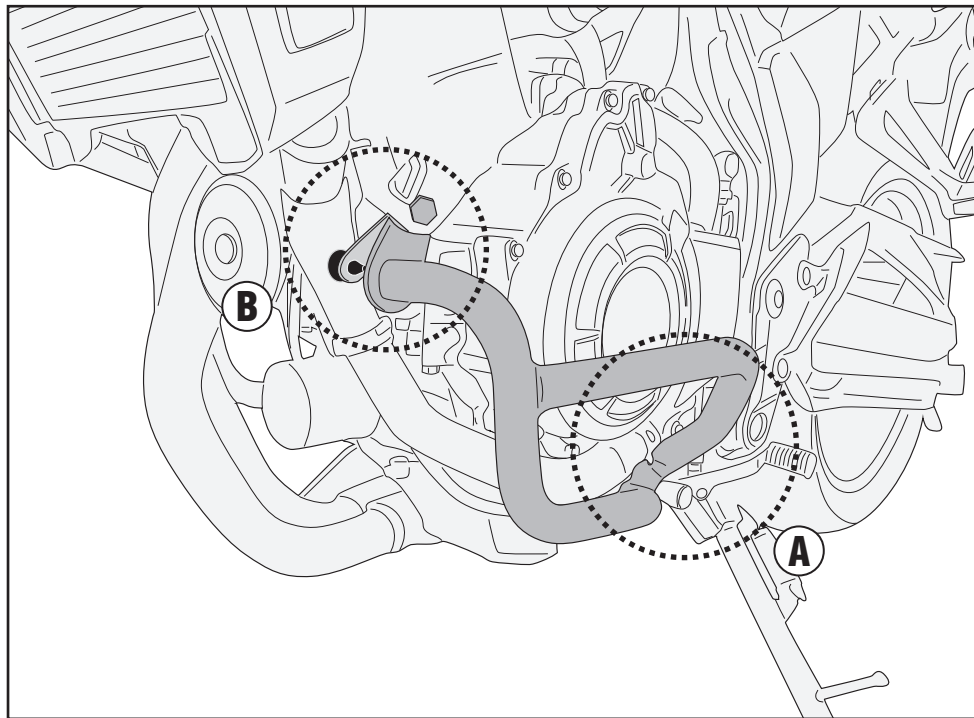

TN1171 - KN1171

SPECIFIC ENGINE GUARD

HONDA CB 500 X (2019)