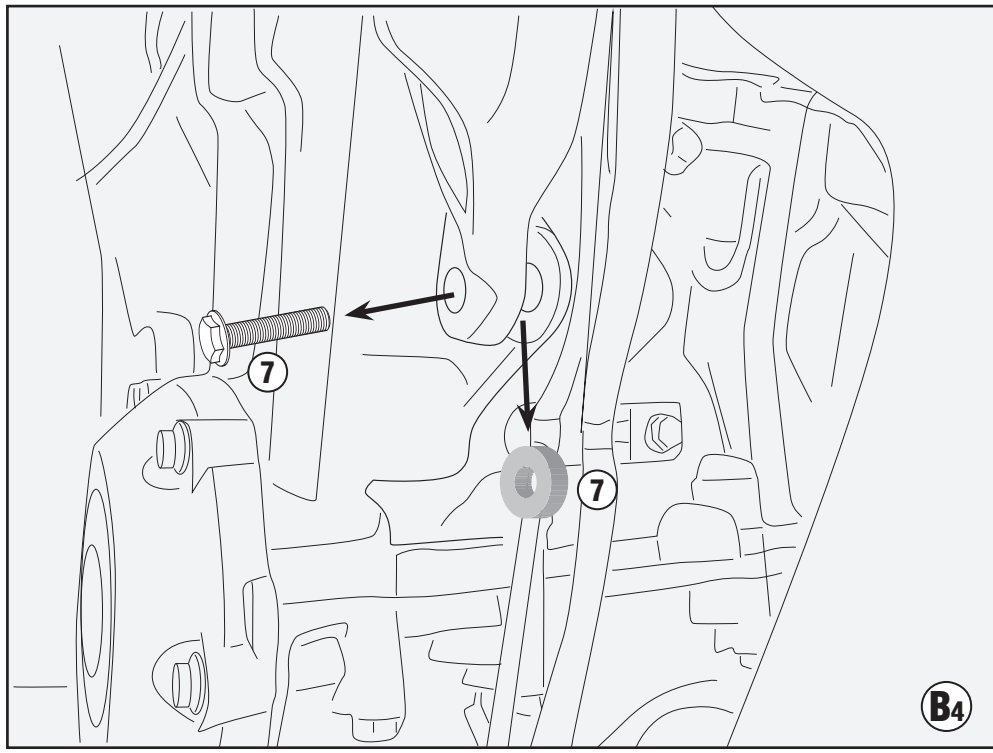

### RIGHT SIDE

### LEFT SIDE

**TN1171 - KN1171**  
SPECIFIC ENGINE GUARD  
**HONDA CB 500 X (2019)**

**RIGHT SIDE**

**LEFT SIDE**

TN1171 - KN1171  
SPECIFIC ENGINE GUARD  
HONDA CB 500 X (2019)

LEFT SIDE

RIGHT SIDE