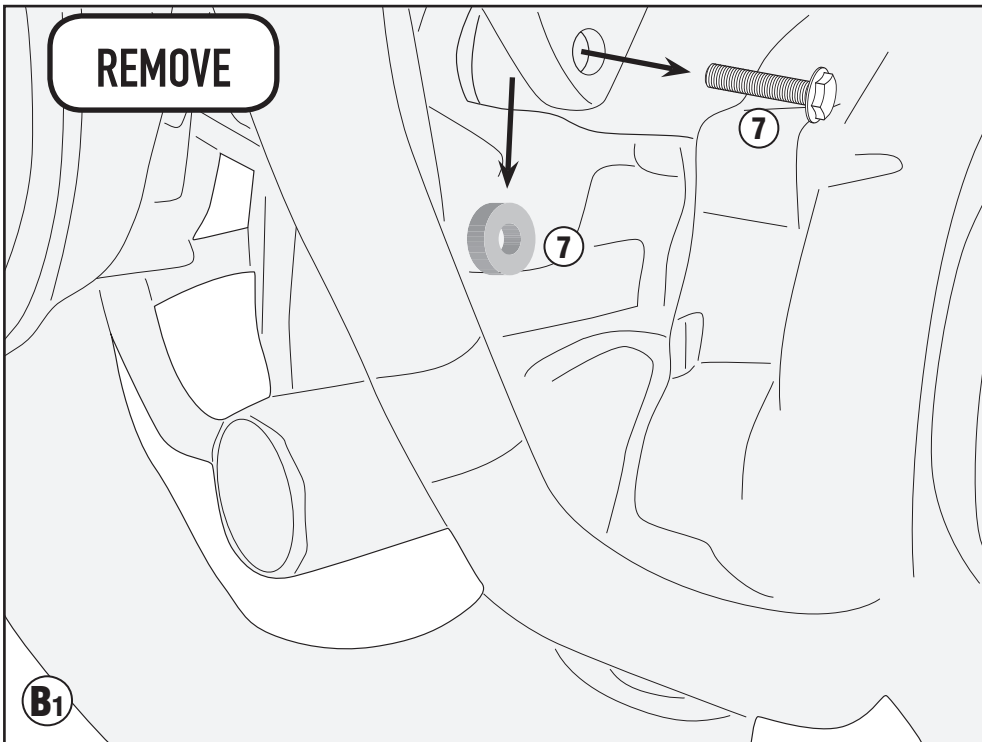

### RIGHT SIDE

### LEFT SIDE

**TN1171 - KN1171**  
SPECIFIC ENGINE GUARD  
**HONDA CB 500 X (2019)**

**RIGHT SIDE**

**LEFT SIDE**

TN1171 - KN1171  
SPECIFIC ENGINE GUARD  
HONDA CB 500 X (2019)

LEFT SIDE

RIGHT SIDE