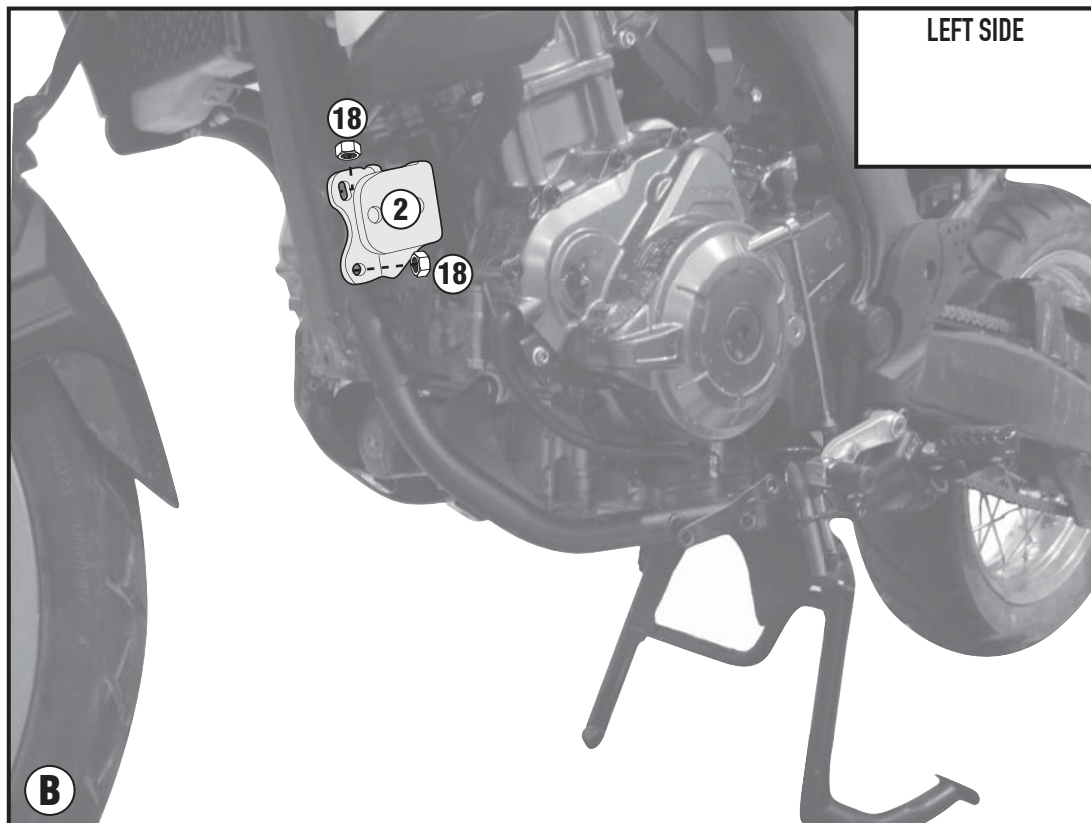

TN1162 - KN1162

SPECIFIC ENGINE GUARD

HONDA CRF1000L AFRICA TWIN DCT (2016/2018)