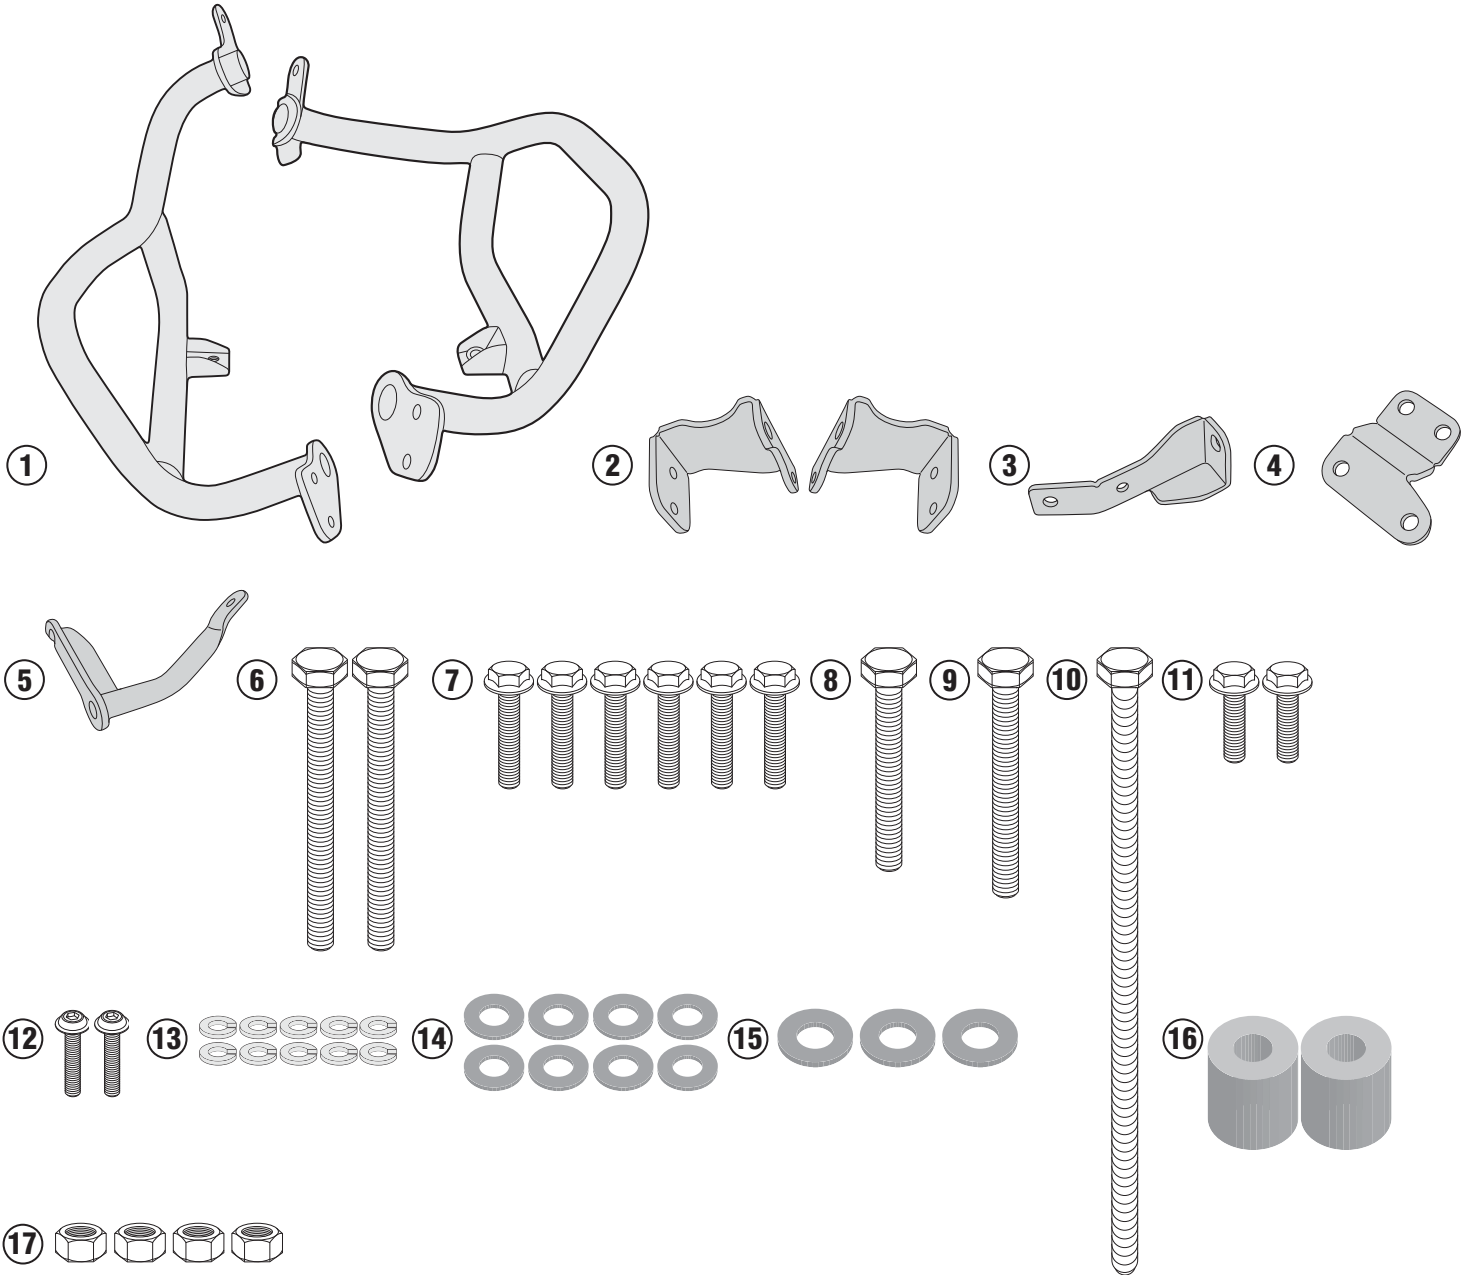

TN1162 - KN1162

SPECIFIC ENGINE GUARD

HONDA CRF1000L AFRICA TWIN DCT (2016/2018)