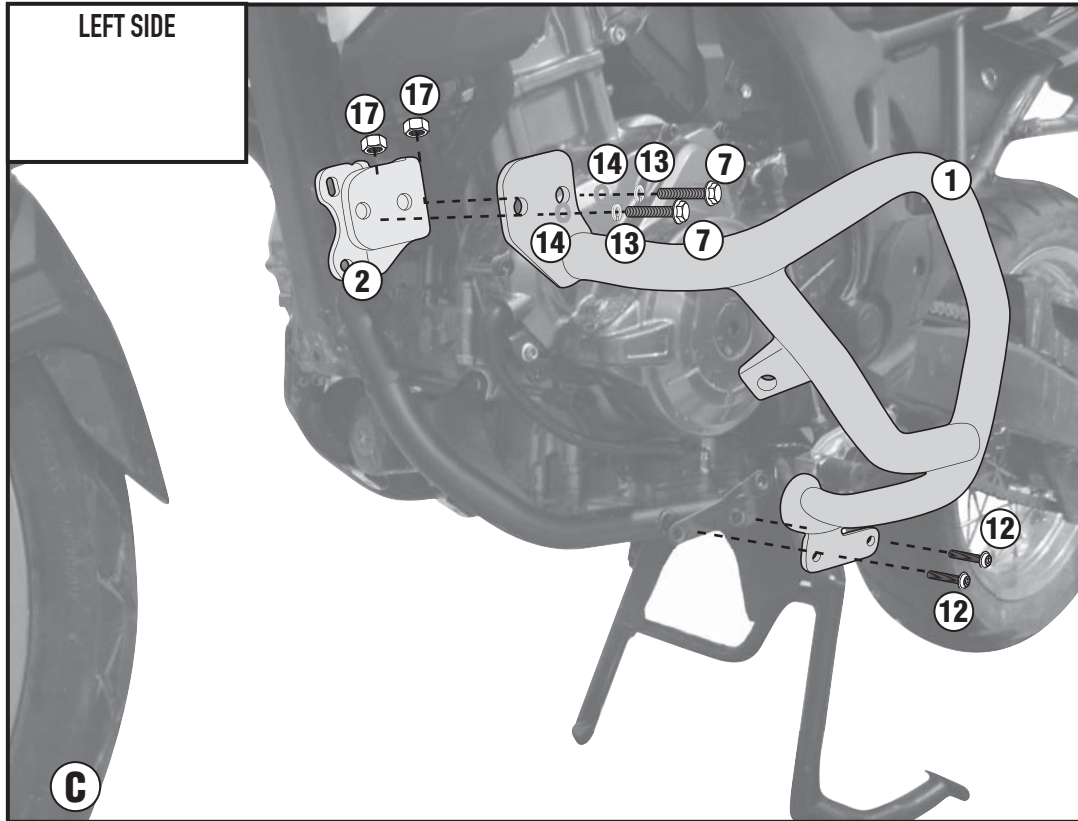

TN1162 - KN1162

SPECIFIC ENGINE GUARD

HONDA CRF1000L AFRICA TWIN DCT (2016/2018)