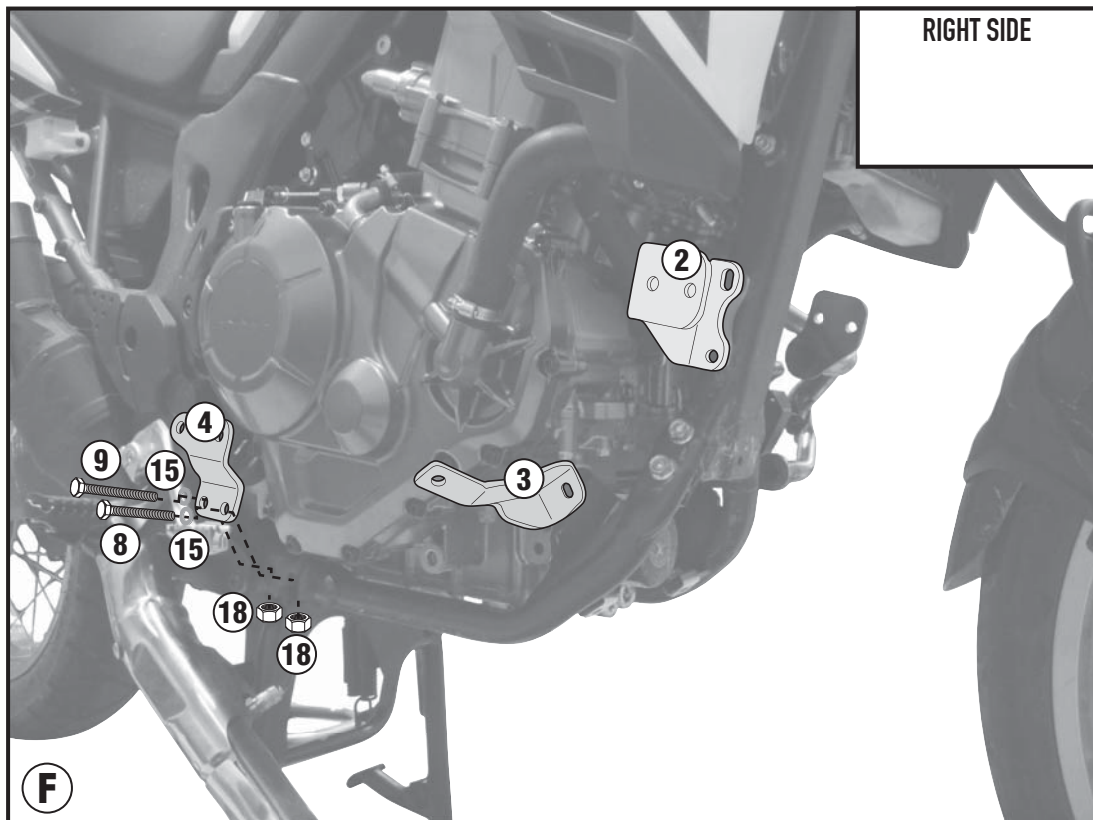

TN1162 - KN1162

SPECIFIC ENGINE GUARD

HONDA CRF1000L AFRICA TWIN DCT (2016/2018)