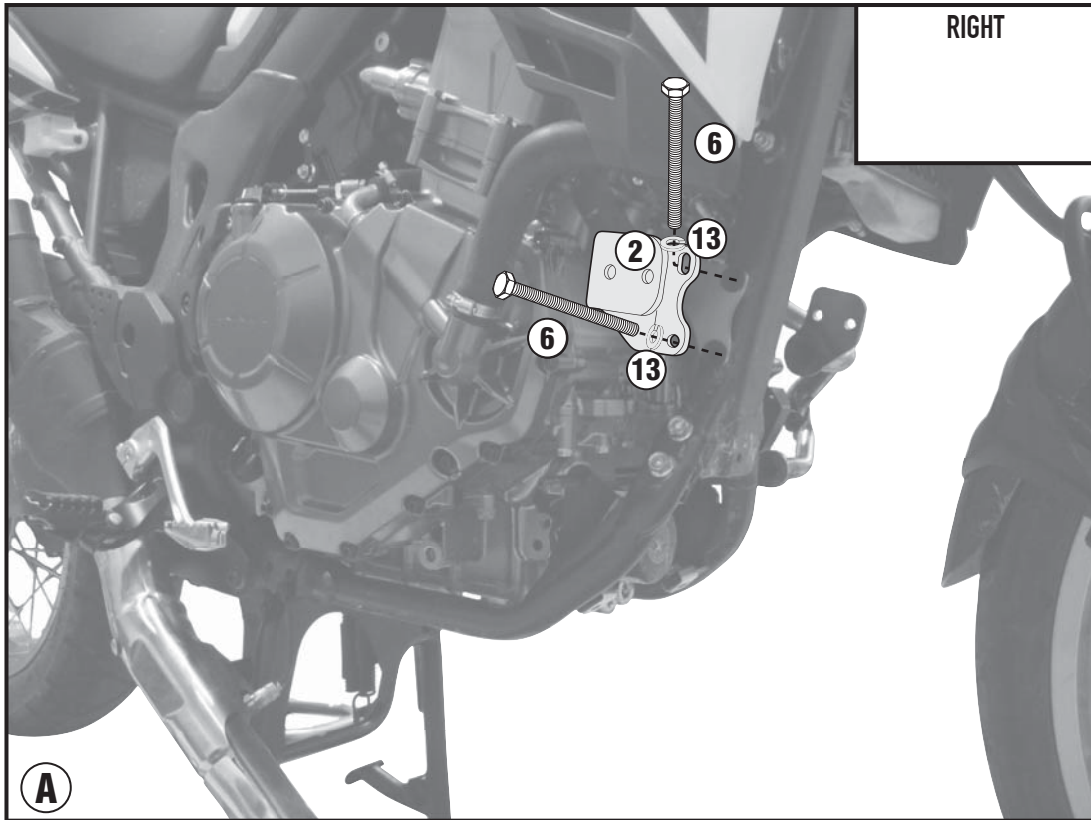

TN1162 - KN1162

SPECIFIC ENGINE GUARD

HONDA CRF1000L AFRICA TWIN DCT (2016/2018)