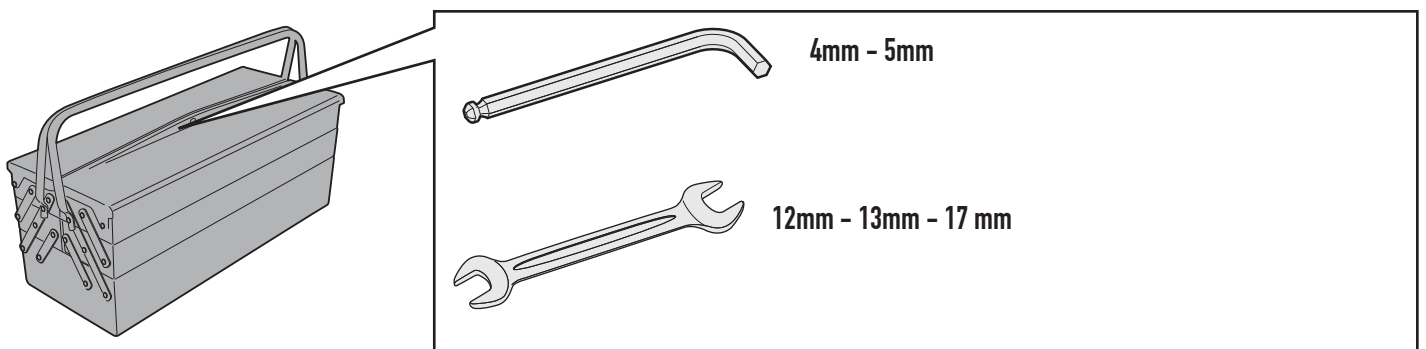

TN1162 - KN1162

SPECIFIC ENGINE GUARD

HONDA CRF1000L AFRICA TWIN DCT (2016/2018)

N°	Description	Features	Code	Quantity
14	Washer	Ø8	8RON	8
15	Washer	Ø10	10RON	3
16	Spacer	Ø24x26 Foro 10,5mm	C24L26F10,5T	2
17	Bolt	Dado Flangiato M8	8DADIZN	4
18	Original parts	-	-	-