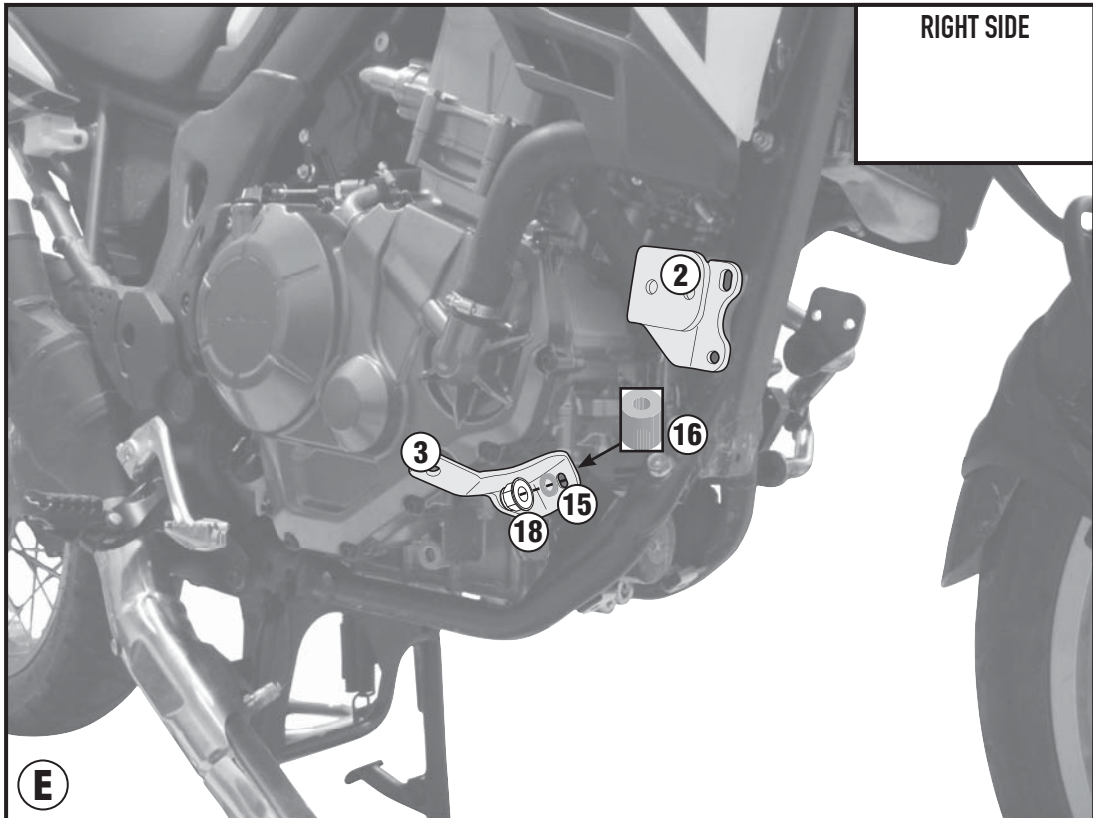

TN1162 - KN1162

SPECIFIC ENGINE GUARD

HONDA CRF1000L AFRICA TWIN DCT (2016/2018)