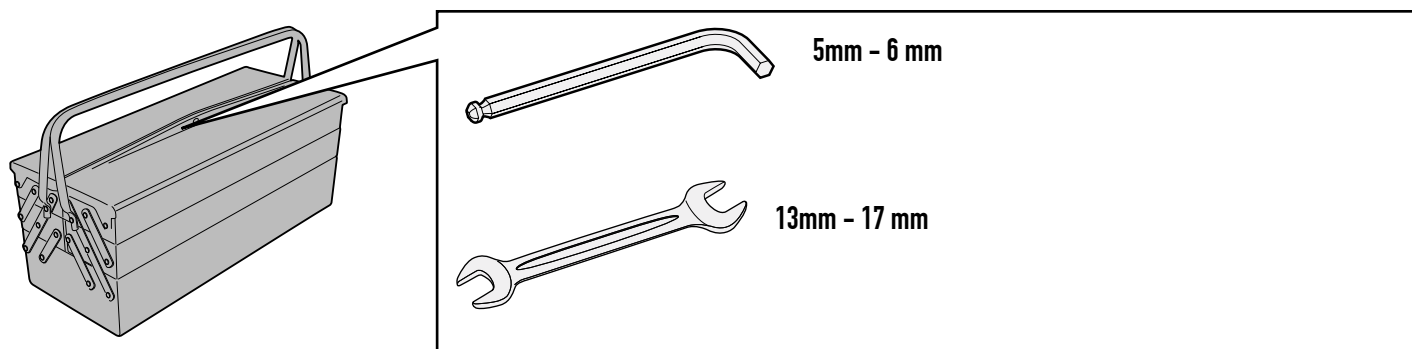

TN11510X - KN11510X

SPECIFIC ENGINE GUARD

HONDA CRF1000L AFRICA TWIN DCT (2016/17)

N°	Description	Features	Code	Quantity
14	Stainless Steel Washer	Ø8	8RONX	8
15	Stainless Steel Washer	Ø10	10RONX	3
16	Spacer	Ø24x26 Foro 10,5mm	C24L26F10,5T	2
17	Bolt	Dado Flangiato M8	8DADIZN	4
18	Bolt	Dado Autobloccante Flangiato M8	8DADIFN	2
19	Screw	TCEZ M8x30	830TCEZ	4
20	Original parts	-	-	-