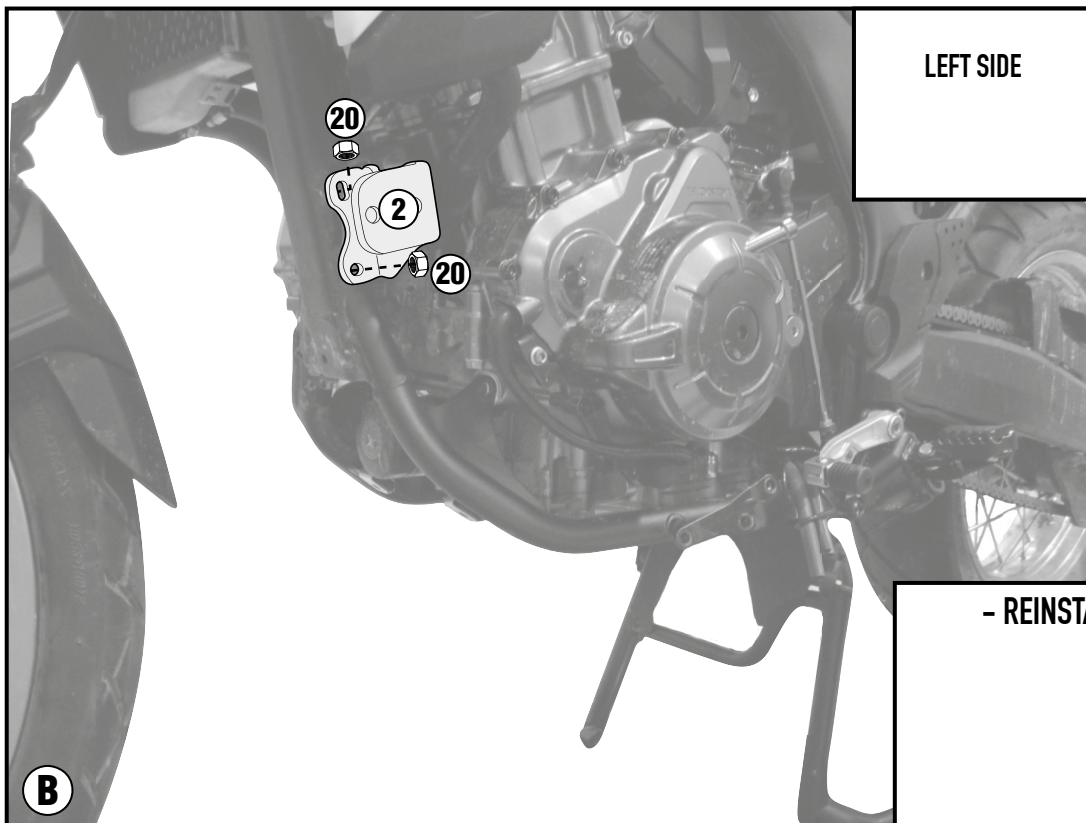

## HONDA CRF1000L AFRICA TWIN DCT (2016/17)

- REMOVE EXHAUST

RIGHT SIDE

A

LEFT SIDE

B

- REINSTALL EXHAUST