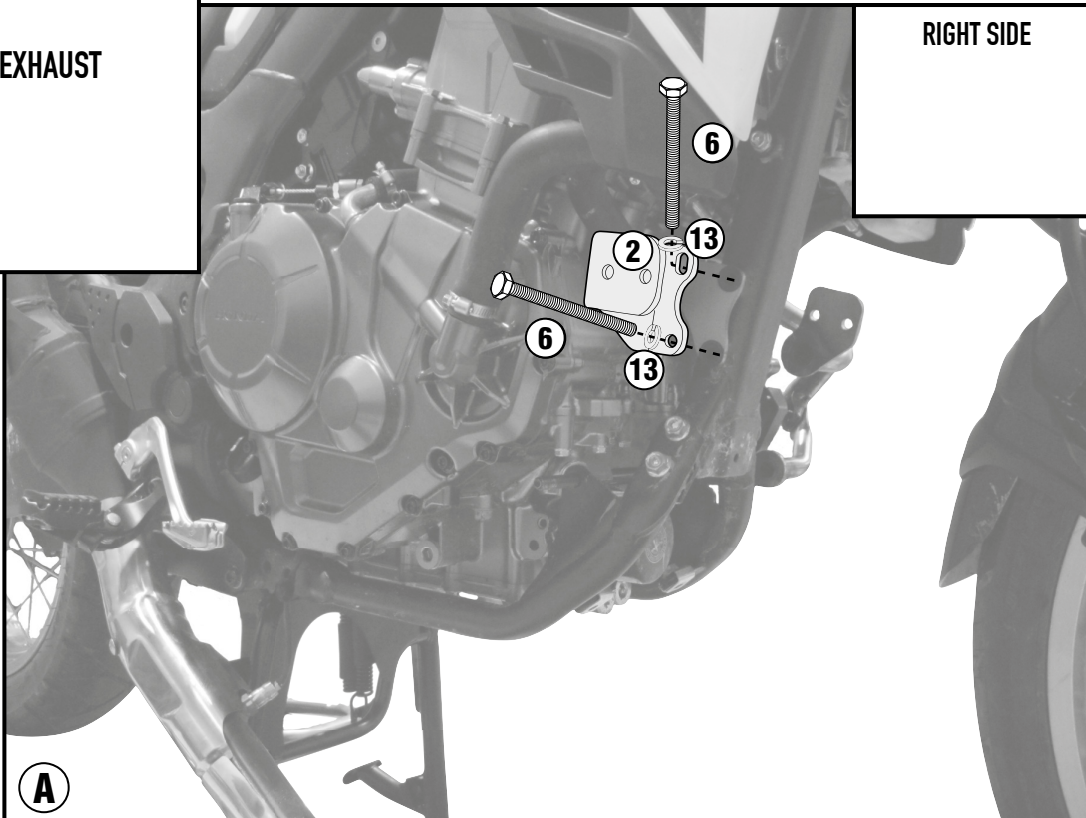

TN11510X - KN11510X

SPECIFIC ENGINE GUARD

HONDA CRF1000L AFRICA TWIN DCT (2016/17)

- REMOVE EXHAUST

RIGHT SIDE