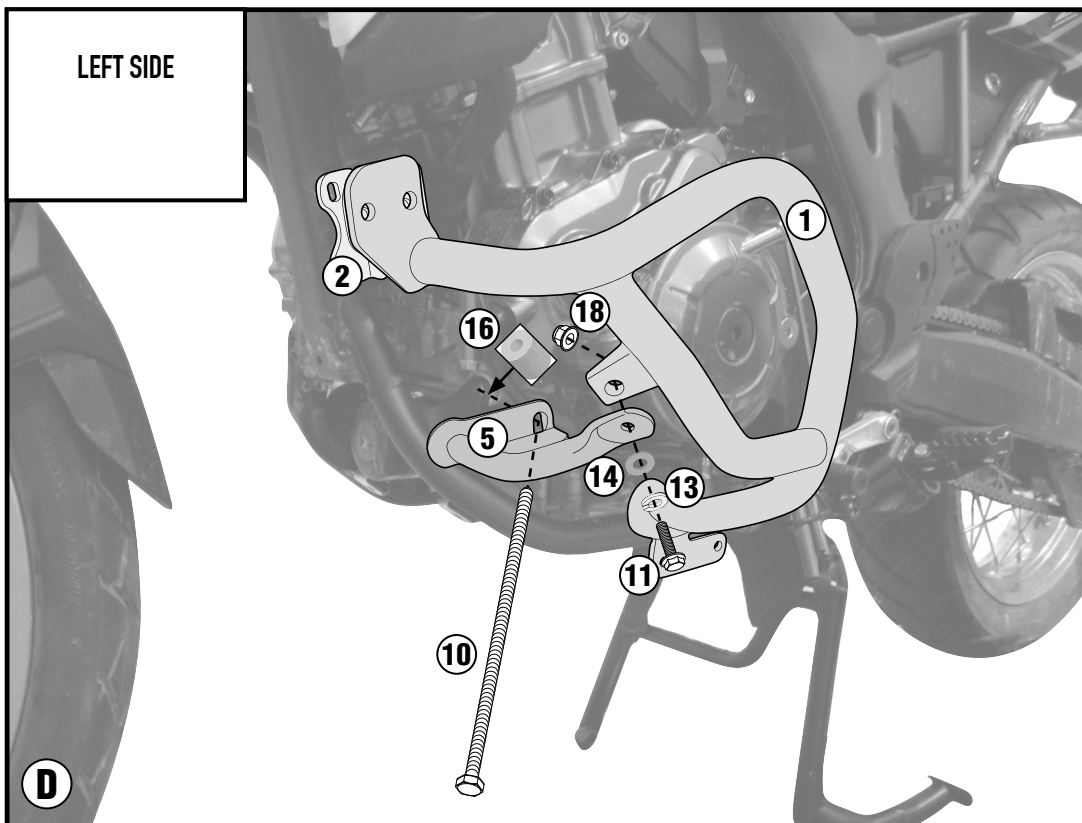

TN11510X - KN11510X

SPECIFIC ENGINE GUARD

HONDA CRF1000L AFRICA TWIN DCT (2016/17)