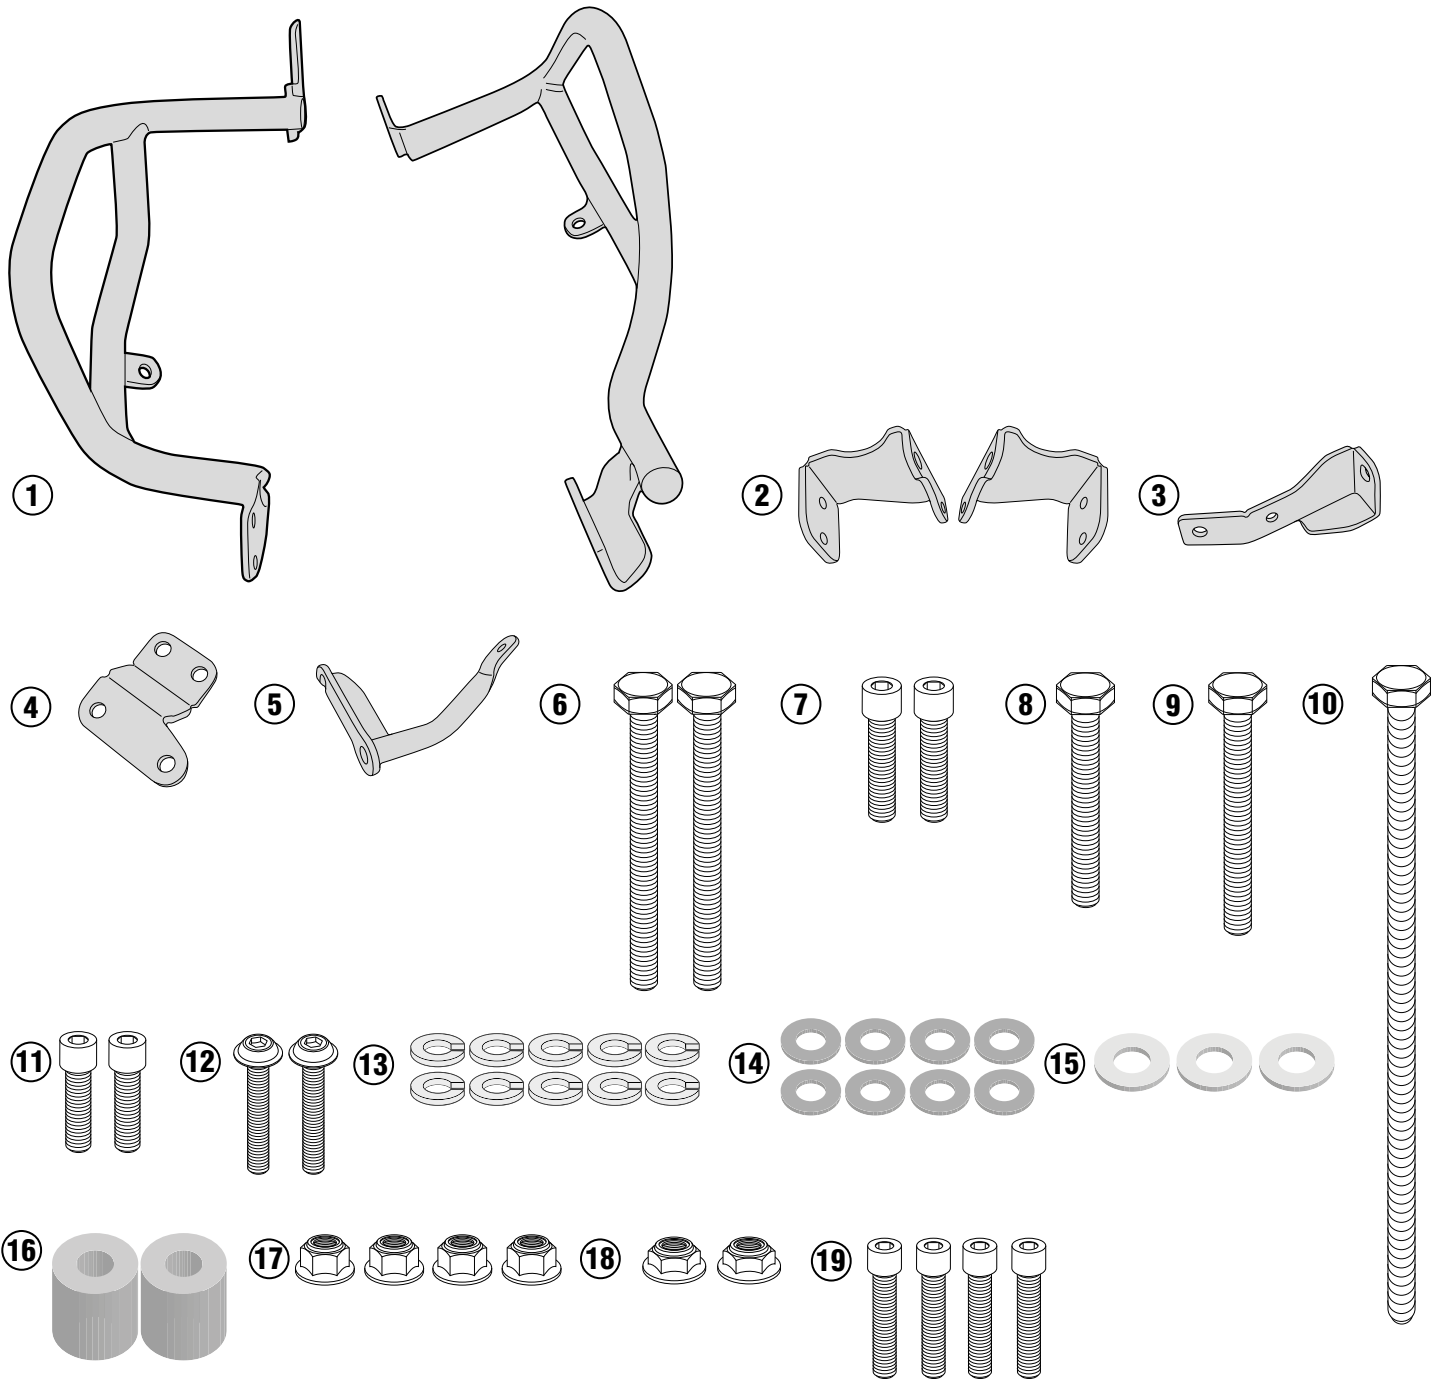

TN11510X - KN11510X

SPECIFIC ENGINE GUARD

HONDA CRF1000L AFRICA TWIN DCT (2016/17)