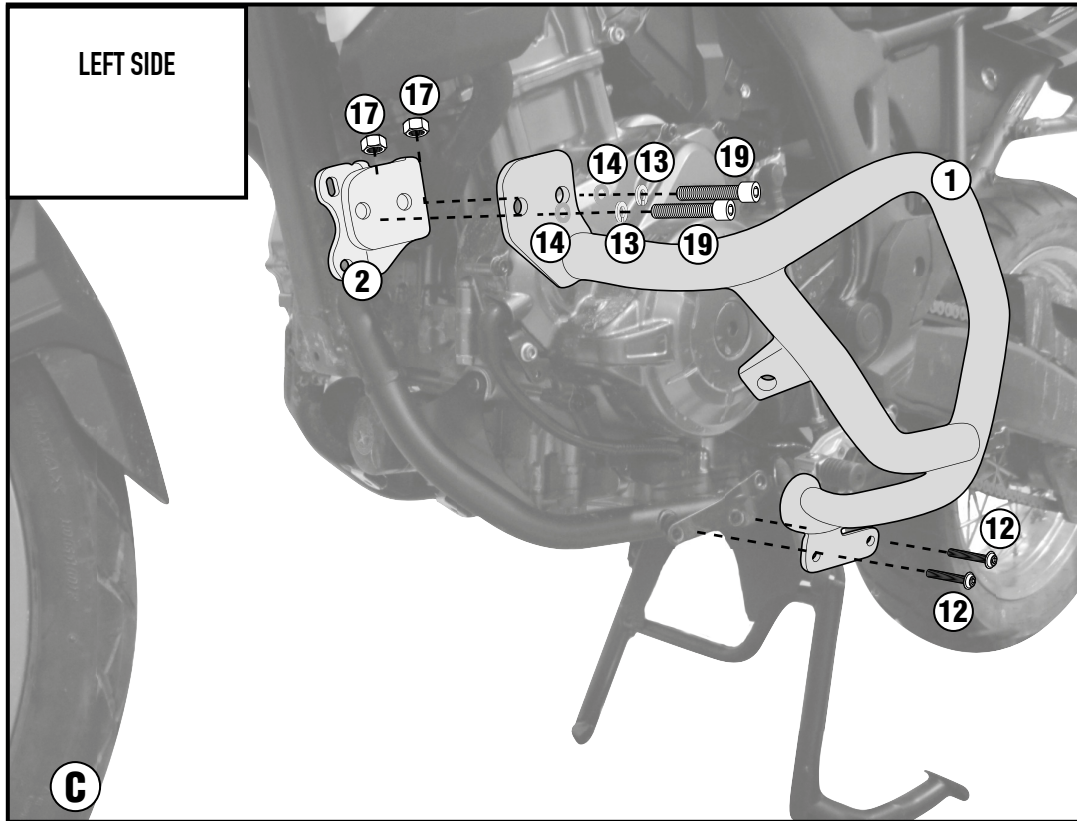

TN11510X - KN11510X

SPECIFIC ENGINE GUARD

HONDA CRF1000L AFRICA TWIN DCT (2016/17)