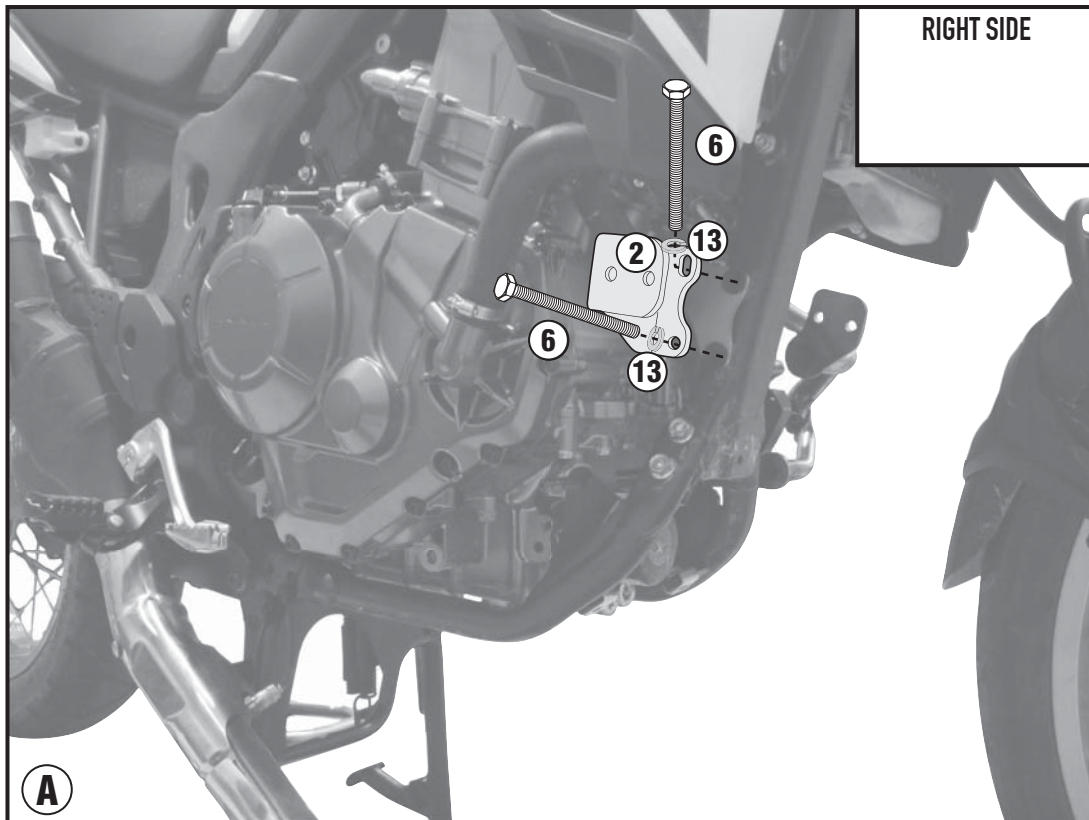

TN1144 - KN114

SPECIFIC ENGINE GUARD

HONDA CRF1000L AFRICA TWIN (2016)

N°	Description	Features	Code	Quantity
1	Engine Guard	-	1144TNDXS 1144TNSXS	2 (Dx,Sx)
2	Support	-	GL3086DX GL3086SX	2 (Dx,Sx)
3	Support	-	GL3089S	1
4	Support	-	GL3090S	1
5	Support -	-	GNB1528S	1
6	Screw	TE M8x100	8100TE	2
7	Screw	TECF M8x25	825TECF	6
8	Screw	TE M10x70 PASSO 1,25	1070TES	1
9	Screw	TE M10x80 PASSO 1,25	1080TES	1
10	Screw	TE M10x220 PASSO 1,25	10220TES	1
11	Screw	TECF M8x20	820TECF	2
12	Screw	TBEIFH M8x30	830TBEIFH	2
13	Washer	-	Z1060	10

TN1144 - KN114

SPECIFIC ENGINE GUARD

HONDA CRF1000L AFRICA TWIN (2016)

N°	Description	Features	Code	Quantity
14	Washer	Ø8	8RON	8
15	Washer	Ø10	10RON	3
16	Spacer	Ø24x26 Foro 10,5mm	C24L26F10,5T	2
17	Bolt	Dado Flangiato M8	8DADIZN	4
18	Original parts	-	-	-

TN1144 - KN114

SPECIFIC ENGINE GUARD

HONDA CRF1000L AFRICA TWIN (2016)

TN1144 - KN114

SPECIFIC ENGINE GUARD

HONDA CRF1000L AFRICA TWIN (2016)

TN1144 - KN114

SPECIFIC ENGINE GUARD