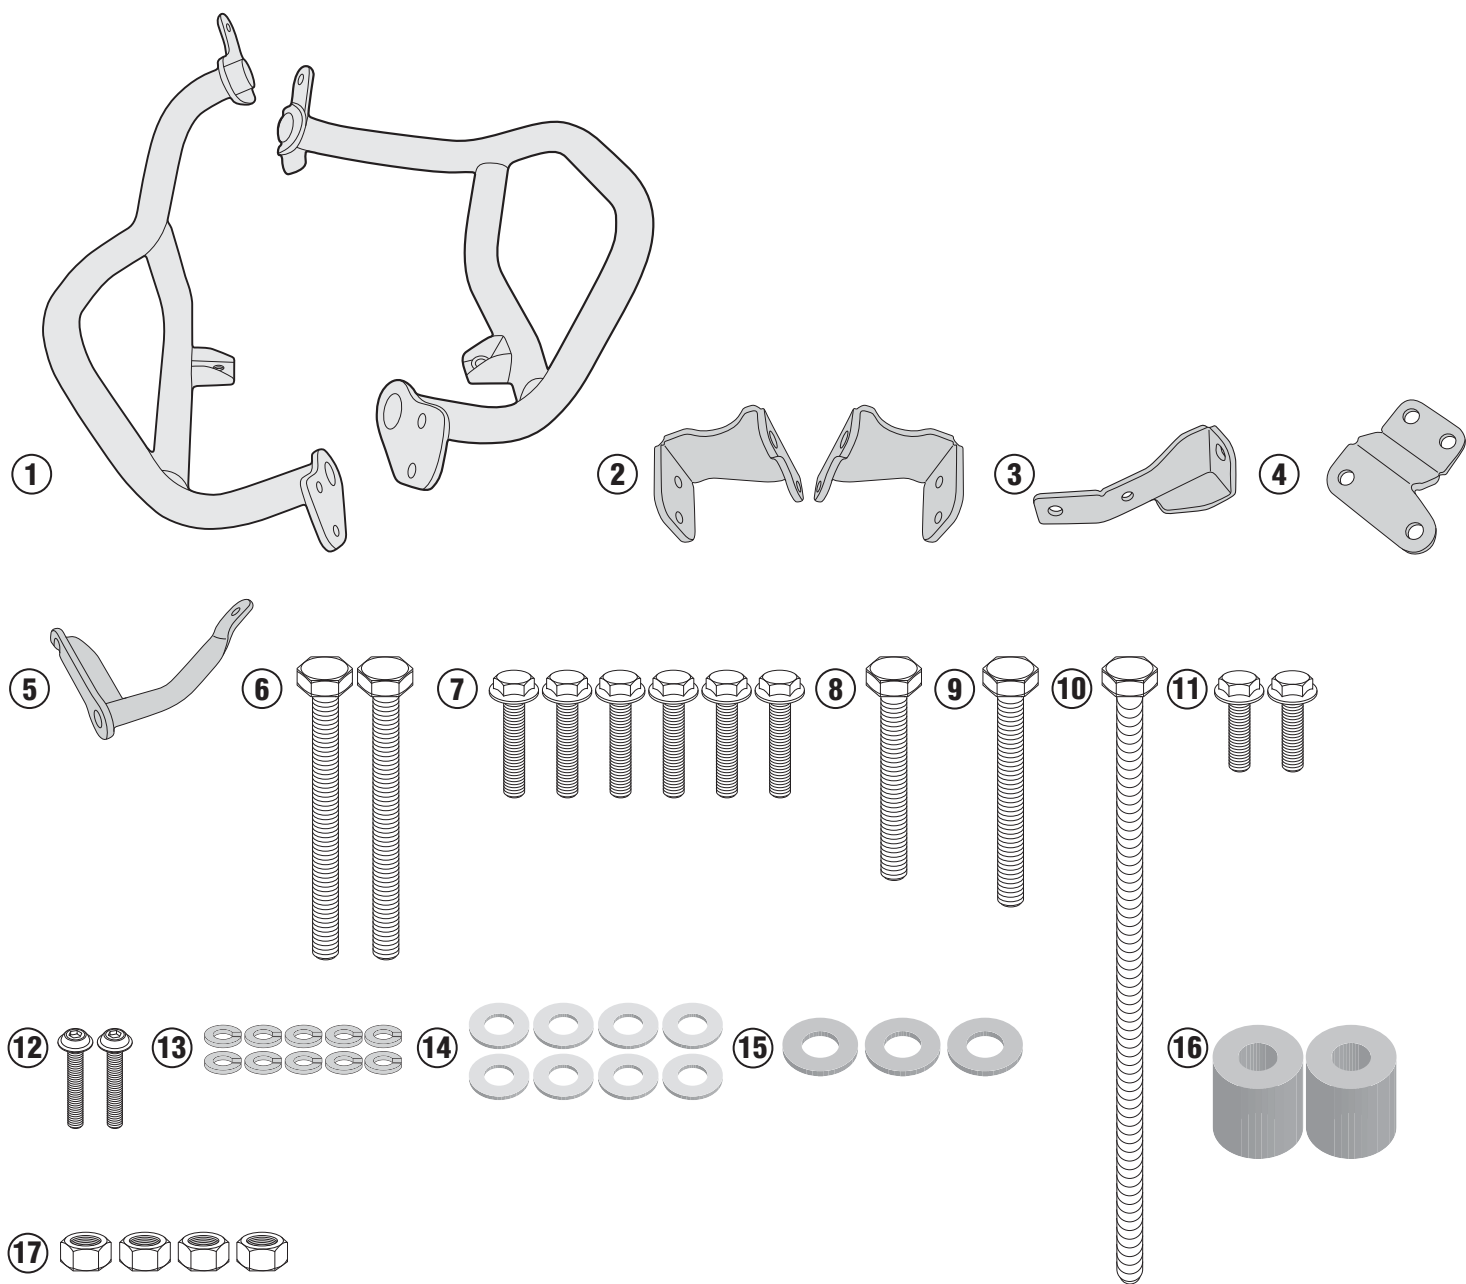

TN1144 - KN114

SPECIFIC ENGINE GUARD

HONDA CRF1000L AFRICA TWIN (2016)

N°	Description	Features	Code	Quantity
1	Engine Guard	-	1144TNDXS 1144TNSXS	2 (Dx,Sx)
2	Support	-	GL3086DX GL3086SX	2 (Dx,Sx)
3	Support	-	GL3089S	1
4	Support	-	GL3090S	1
5	Support -	-	GNB1528S	1
6	Screw	TE M8x100	8100TE	2
7	Screw	TECF M8x25	825TECF	6
8	Screw	TE M10x70 PASSO 1,25	1070TES	1
9	Screw	TE M10x80 PASSO 1,25	1080TES	1
10	Screw	TE M10x220 PASSO 1,25	10220TES	1
11	Screw	TECF M8x20	820TECF	2
12	Screw	TBEIFH M8x30	830TBEIFH	2
13	Washer	-	Z1060	10

TN1144 - KN114

SPECIFIC ENGINE GUARD

HONDA CRF1000L AFRICA TWIN (2016)

N°	Description	Features	Code	Quantity
14	Washer	Ø8	8RON	8
15	Washer	Ø10	10RON	3
16	Spacer	Ø24x26 Foro 10,5mm	C24L26F10,5T	2
17	Bolt	Dado Flangiato M8	8DADIZN	4
18	Original parts	-	-	-

TN1144 - KN114

SPECIFIC ENGINE GUARD

HONDA CRF1000L AFRICA TWIN (2016)

TN1144 - KN114

SPECIFIC ENGINE GUARD

HONDA CRF1000L AFRICA TWIN (2016)

TN1144 - KN114

SPECIFIC ENGINE GUARD

HONDA CRF1000L AFRICA TWIN (2016)

TN1144 - KN114

SPECIFIC ENGINE GUARD

HONDA CRF1000L AFRICA TWIN (2016)

TN1144 - KN114

SPECIFIC ENGINE GUARD

HONDA CRF1000L AFRICA TWIN (2016)