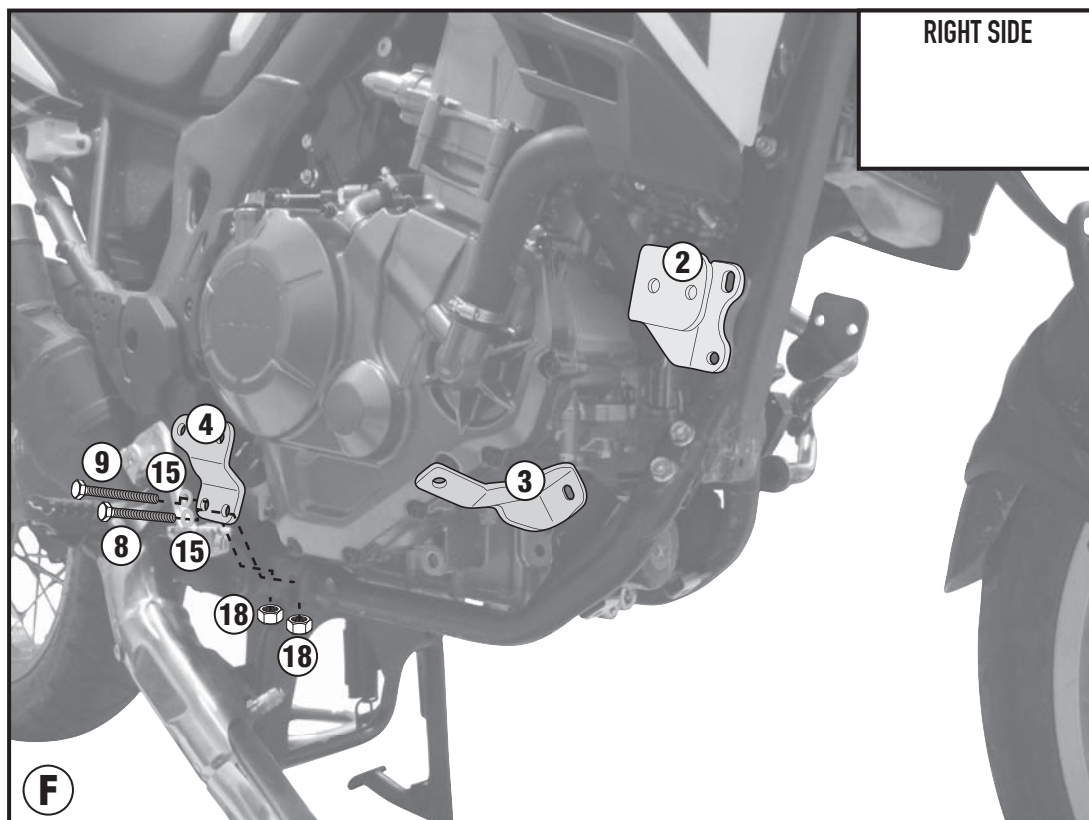

TN1144 - KN114

SPECIFIC ENGINE GUARD

HONDA CRF1000L AFRICA TWIN (2016)