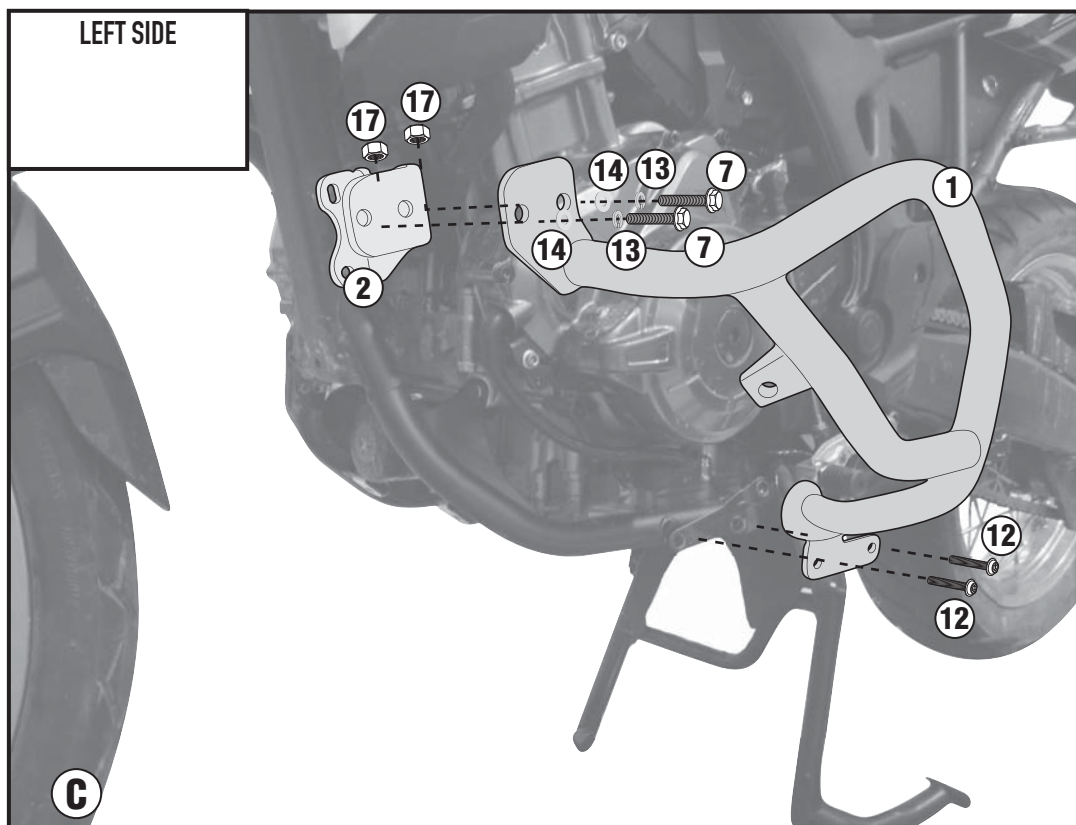

TN1144 - KN114

SPECIFIC ENGINE GUARD

HONDA CRF1000L AFRICA TWIN (2016)