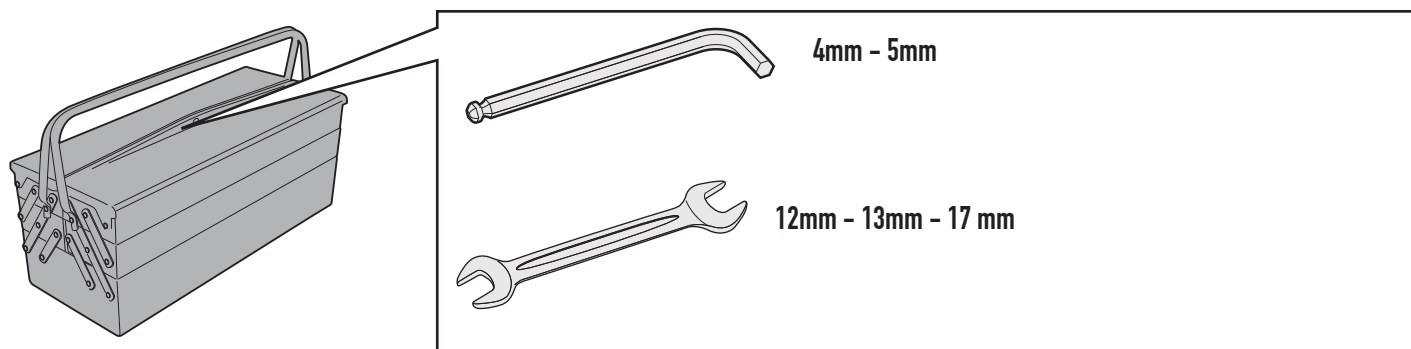

TN1144 - KN114

SPECIFIC ENGINE GUARD

HONDA CRF1000L AFRICA TWIN (2016)

N°	Description	Features	Code	Quantity
1	Engine Guard	-	1144TNDXS 1144TNSXS	2 (Dx,Sx)
2	Support	-	GL3086DX GL3086SX	2 (Dx,Sx)
3	Support	-	GL3089S	1
4	Support	-	GL3090S	1
5	Support -	-	GNB1528S	1
6	Screw	TE M8x100	8100TE	2
7	Screw	TECF M8x25	825TECF	6
8	Screw	TE M10x70 PASSO 1,25	1070TES	1
9	Screw	TE M10x80 PASSO 1,25	1080TES	1
10	Screw	TE M10x220 PASSO 1,25	10220TES	1
11	Screw	TECF M8x20	820TECF	2
12	Screw	TBEIFH M8x30	830TBEIFH	2
13	Washer	-	Z1060	10

TN1144 - KN114

SPECIFIC ENGINE GUARD

HONDA CRF1000L AFRICA TWIN (2016)

N°	Description	Features	Code	Quantity
14	Washer	Ø8	8RON	8
15	Washer	Ø10	10RON	3
16	Spacer	Ø24x26 Foro 10,5mm	C24L26F10,5T	2
17	Bolt	Dado Flangiato M8	8DADIZN	4
18	Original parts	-	-	-