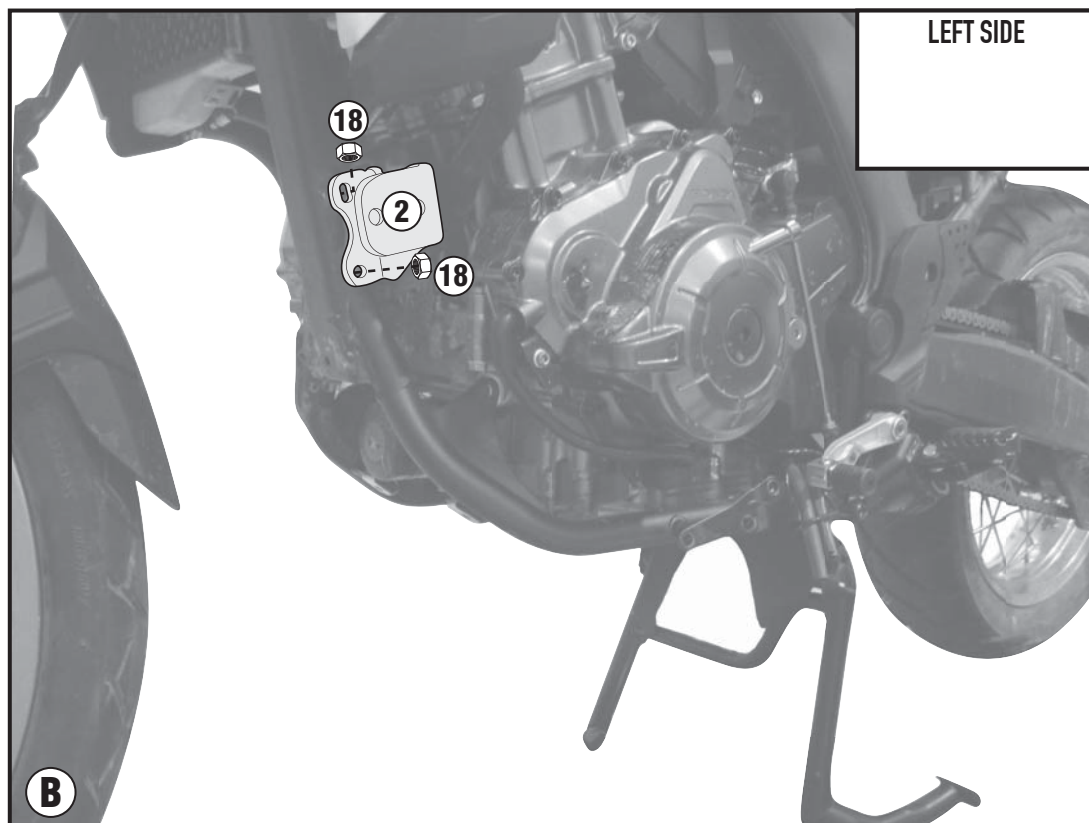

TN1144 - KN114

SPECIFIC ENGINE GUARD

HONDA CRF1000L AFRICA TWIN (2016)