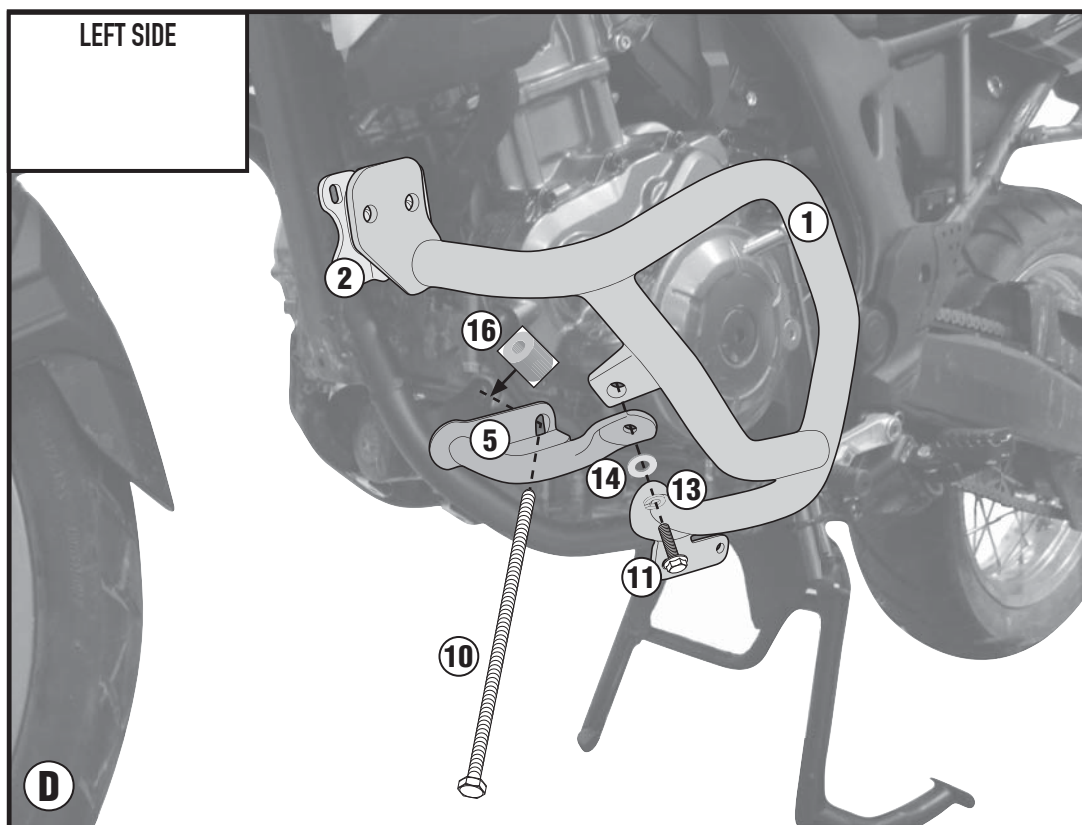

TN1144 - KN114

SPECIFIC ENGINE GUARD

HONDA CRF1000L AFRICA TWIN (2016)