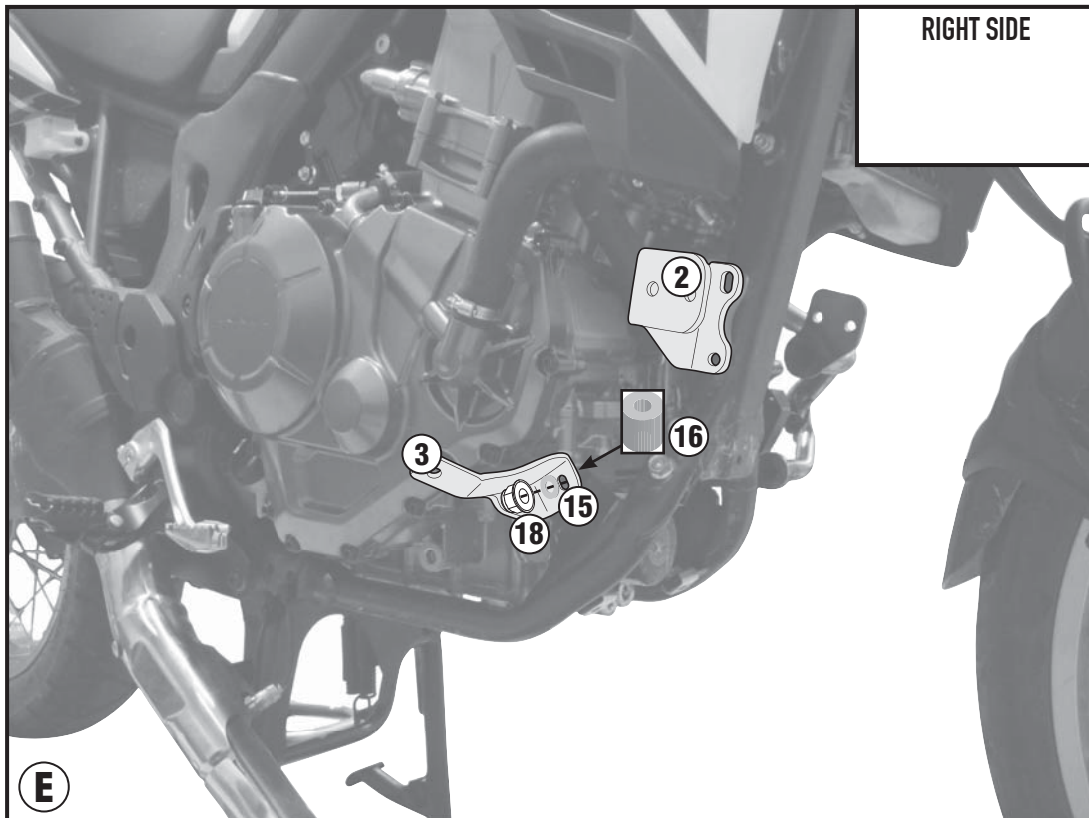

TN1144 - KN114

SPECIFIC ENGINE GUARD

HONDA CRF1000L AFRICA TWIN (2016)