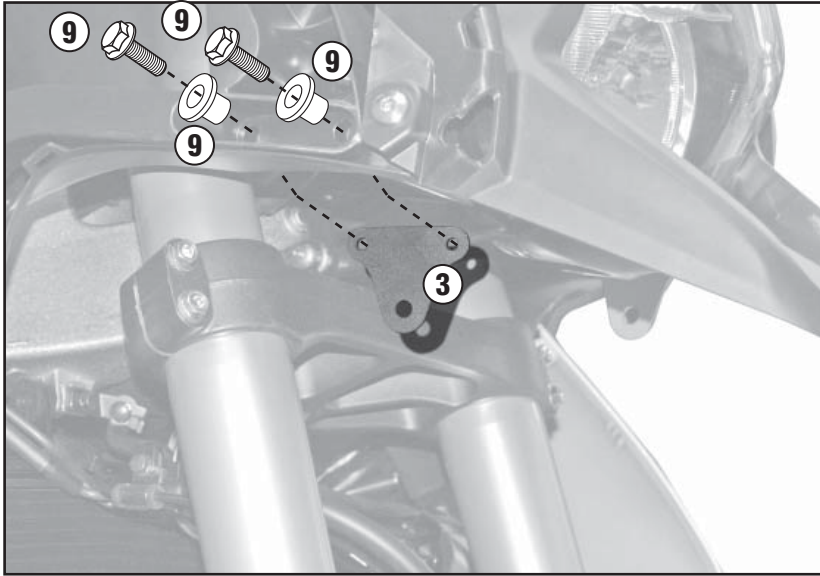

TN1110 - KN1110

SPECIFIC ENGINE GUARD

HONDA CROSSTOURER 1200cc (2012)

N°	Description	Features	Code	Quantity	
1	Engine Guard	-	-	2 (Dx,Sx)	
2	Support			1	
3	Support	GL2103		2	
4	Screw	TCEI M12x100 passo 1.25		1	
5	Screw	TCEI M12x70 passo 1.25		2	
6	Screw	TCEI M12x90 passo 1.25	-	1	
7	Screw	TEF M8x20	-	2	
8	Cap	Z2160		4	
9	Original parts	-	-	-	

TN1110 - KN1110

SPECIFIC ENGINE GUARD

HONDA CROSSTOURER 1200cc (2012)

REMOVE

X2

REMOVE

9

TN1110 - KN1110
SPECIFIC ENGINE GUARD
HONDA CROSSTOURER 1200cc (2012)

TN1110 - KN1110

SPECIFIC ENGINE GUARD

HONDA CROSSTOURER 1200cc (2012)