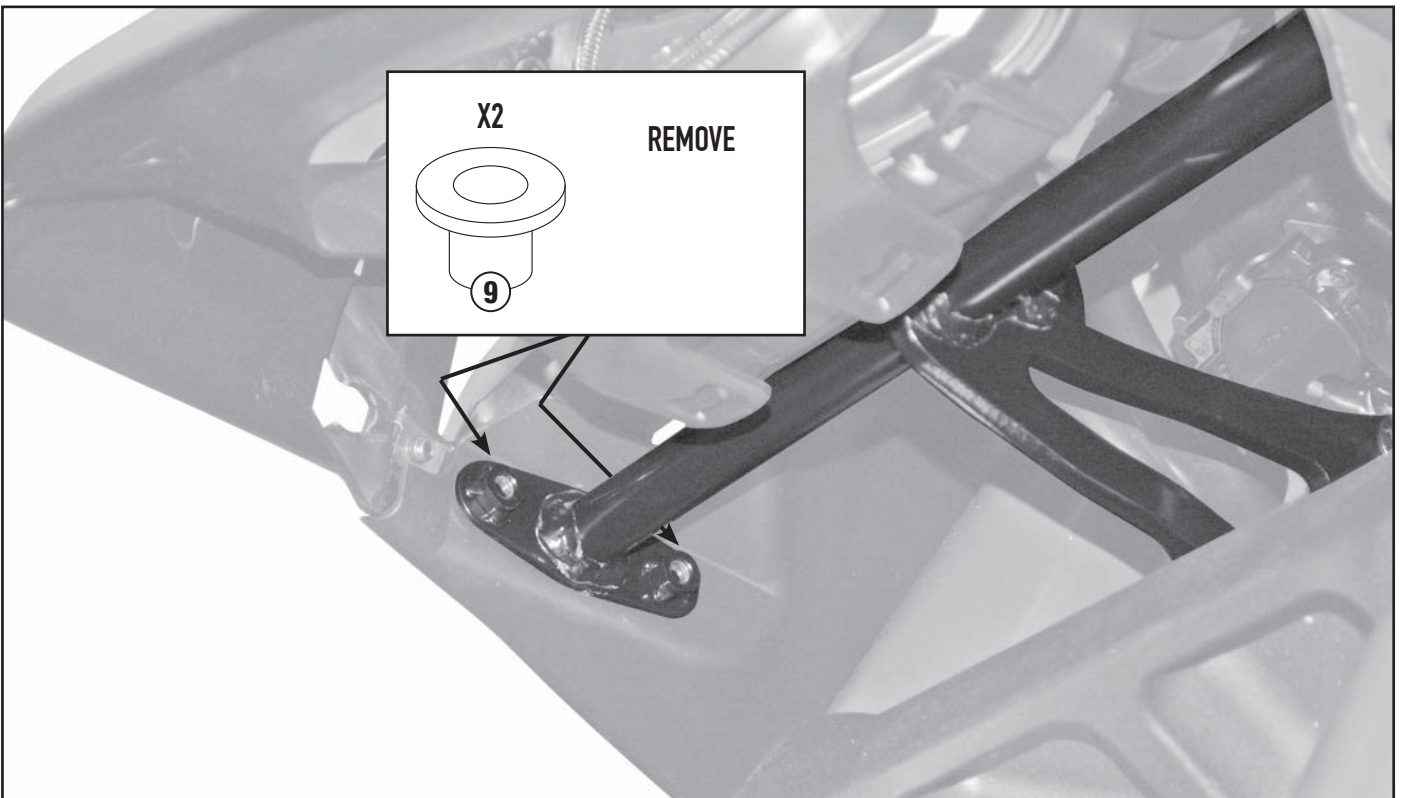

TN1110 - KN1110

SPECIFIC ENGINE GUARD

HONDA CROSSTOURER 1200cc (2012)

N°	Description	Features	Code	Quantity	
1	Engine Guard	-	-	2 (Dx,Sx)	
2	Support			1	
3	Support	GL2103		2	
4	Screw	TCEI M12x100 passo 1.25		1	
5	Screw	TCEI M12x70 passo 1.25		2	
6	Screw	TCEI M12x90 passo 1.25	-	1	
7	Screw	TEF M8x20	-	2	
8	Cap	Z2160		4	
9	Original parts	-	-	-	

TN1110 - KN1110

SPECIFIC ENGINE GUARD

HONDA CROSSTOURER 1200cc (2012)

REMOVE

X2

REMOVE

9

TN1110 - KN1110
SPECIFIC ENGINE GUARD
HONDA CROSSTOURER 1200cc (2012)

TN1110 - KN1110

SPECIFIC ENGINE GUARD

HONDA CROSSTOURER 1200cc (2012)