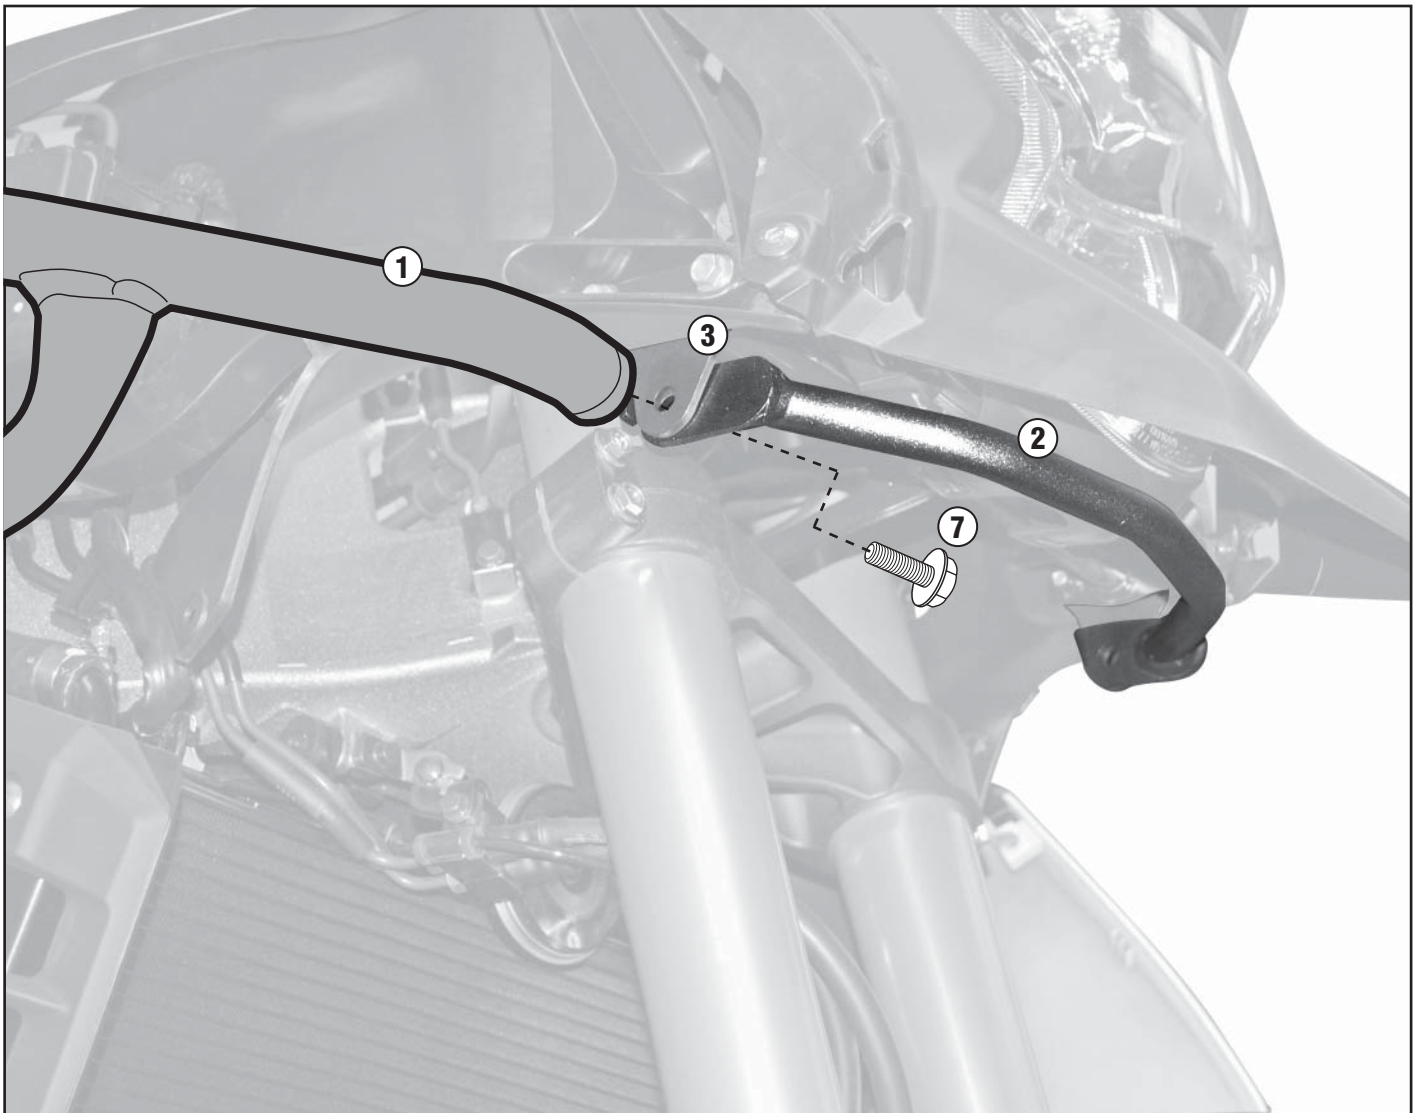

TN1110 - KN1110

SPECIFIC ENGINE GUARD

HONDA CROSSTOURER 1200cc (2012)

N°	Description	Features	Code	Quantity	
1	Engine Guard	-	-	2 (Dx,Sx)	
2	Support			1	
3	Support	GL2103		2	
4	Screw	TCEI M12x100 passo 1.25		1	
5	Screw	TCEI M12x70 passo 1.25		2	
6	Screw	TCEI M12x90 passo 1.25	-	1	
7	Screw	TEF M8x20	-	2	
8	Cap	Z2160		4	
9	Original parts	-	-	-	

TN1110 - KN1110

SPECIFIC ENGINE GUARD

HONDA CROSSTOURER 1200cc (2012)

REMOVE

X2

REMOVE

9

TN1110 - KN1110
SPECIFIC ENGINE GUARD
HONDA CROSSTOURER 1200cc (2012)

TN1110 - KN1110

SPECIFIC ENGINE GUARD

HONDA CROSSTOURER 1200cc (2012)