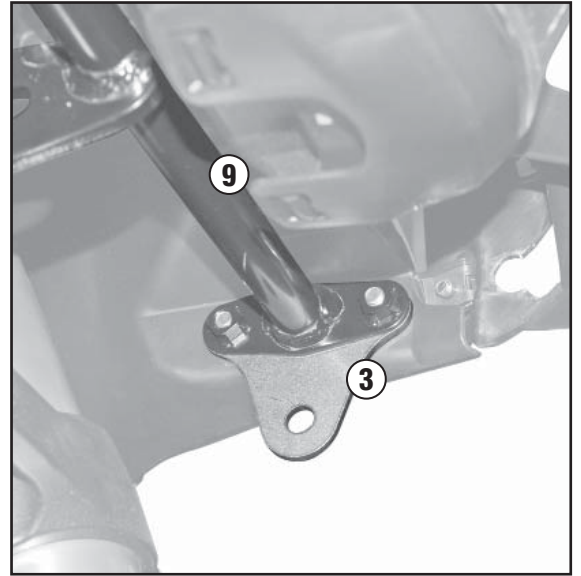

TN1110 - KN1110

SPECIFIC ENGINE GUARD

HONDA CROSSTOURER 1200cc (2012)

N°	Description	Features	Code	Quantity	
1	Engine Guard	-	-	2 (Dx,Sx)	
2	Support			1	
3	Support	GL2103		2	
4	Screw	TCEI M12x100 passo 1.25		1	
5	Screw	TCEI M12x70 passo 1.25		2	
6	Screw	TCEI M12x90 passo 1.25	-	1	
7	Screw	TEF M8x20	-	2	
8	Cap	Z2160		4	
9	Original parts	-	-	-	

TN1110 - KN1110

SPECIFIC ENGINE GUARD

HONDA CROSSTOURER 1200cc (2012)

REMOVE

X2

REMOVE

9

TN1110 - KN1110
SPECIFIC ENGINE GUARD
HONDA CROSSTOURER 1200cc (2012)

TN1110 - KN1110

SPECIFIC ENGINE GUARD

HONDA CROSSTOURER 1200cc (2012)