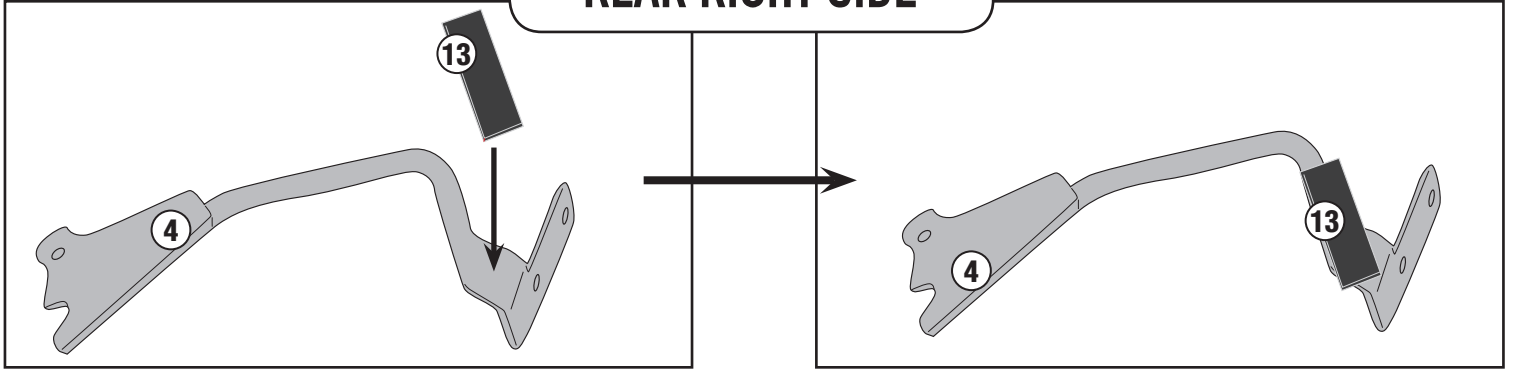

RP2139 – RP2139K

OIL CARTER PROTECTOR

YAMAHA TRACER 900 / TRACER 900GT (2018)

N°	Description	Features	Code	Quantity
1	Oil Carter Protector	-	2139RP	1
2	Support higher	-	GNB2169V	1(Front Right)
3	Support higher -	-	GNB2168V	1(Front Left)
4	Lower support	-	GNB2170V	1(Rear Right)
5	Lower support	-	GL3957V	1(Rear Left)
6	Screw	TBEI M5x30	530TBEI	2
7	Screw	TSP M6x16	616TSP	9
8	Screw	TES M10x65	1065TES	2
9	Bolt	Dado Autobloccante M5	5DADIAU	2
10	Washer	Ø10	GL1261	2
11	Spacer	Ø20x8 Foro 10.5mm	C20L8F10,5T	1
12	Spacer	Ø20x15 Foro 10.5mm	C20L15F10,5T	1
13	Protective Rubber Pads	20x40x3	MOUSSE3	1
14	Original Parts	-	-	-

RP2139 - RP2139K

OIL CARTER PROTECTOR

YAMAHA TRACER 900 / TRACER 900GT (2018)

RP2139 - RP2139K

OIL CARTER PROTECTOR

YAMAHA TRACER 900 / TRACER 900GT (2018)

FRONT RIGHT SIDE

RP2139 - RP2139K

OIL CARTER PROTECTOR

YAMAHA TRACER 900 / TRACER 900GT (2018)

REAR RIGHT SIDE

REMOVE

FRONT LEFT SIDE

REMOVE

TIGHTENING TORQUE 48Nm

RP2139 - RP2139K
OIL CARTER PROTECTOR
YAMAHA TRACER 900 / TRACER 900GT (2018)