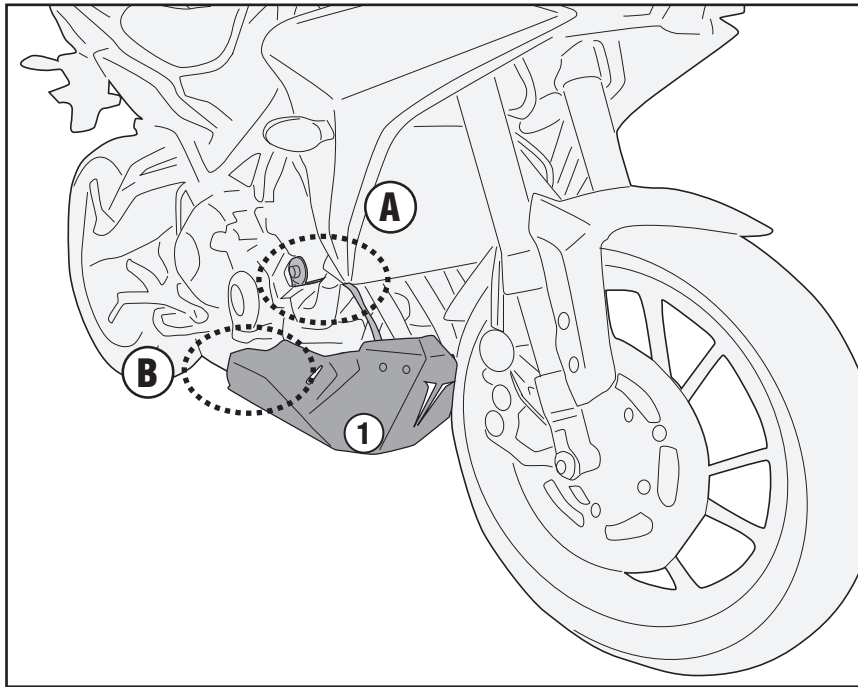

RP2139 – RP2139K

OIL CARTER PROTECTOR

YAMAHA TRACER 900 / TRACER 900GT (2018)

N°	Description	Features	Code	Quantity
1	Oil Carter Protector	-	2139RP	1
2	Support higher	-	GNB2169V	1(Front Right)
3	Support higher -	-	GNB2168V	1(Front Left)
4	Lower support	-	GNB2170V	1(Rear Right)
5	Lower support	-	GL3957V	1(Rear Left)
6	Screw	TBEI M5x30	530TBEI	2
7	Screw	TSP M6x16	616TSP	9
8	Screw	TES M10x65	1065TES	2
9	Bolt	Dado Autobloccante M5	5DADIAU	2
10	Washer	Ø10	GL1261	2
11	Spacer	Ø20x8 Foro 10.5mm	C20L8F10,5T	1
12	Spacer	Ø20x15 Foro 10.5mm	C20L15F10,5T	1
13	Protective Rubber Pads	20x40x3	MOUSSE3	1
14	Original Parts	-	-	-

RP2139 - RP2139K

OIL CARTER PROTECTOR

YAMAHA TRACER 900 / TRACER 900GT (2018)

RP2139 - RP2139K

OIL CARTER PROTECTOR

YAMAHA TRACER 900 / TRACER 900GT (2018)

FRONT RIGHT SIDE

RP2139 - RP2139K

OIL CARTER PROTECTOR

YAMAHA TRACER 900 / TRACER 900GT (2018)

REAR RIGHT SIDE

REMOVE

FRONT LEFT SIDE

REMOVE

TIGHTENING TORQUE 48Nm

RP2139 - RP2139K
OIL CARTER PROTECTOR
YAMAHA TRACER 900 / TRACER 900GT (2018)

REAR LEFT SIDE

RP2139 - RP2139K

OIL CARTER PROTECTOR

YAMAHA TRACER 900 / TRACER 900GT (2018)