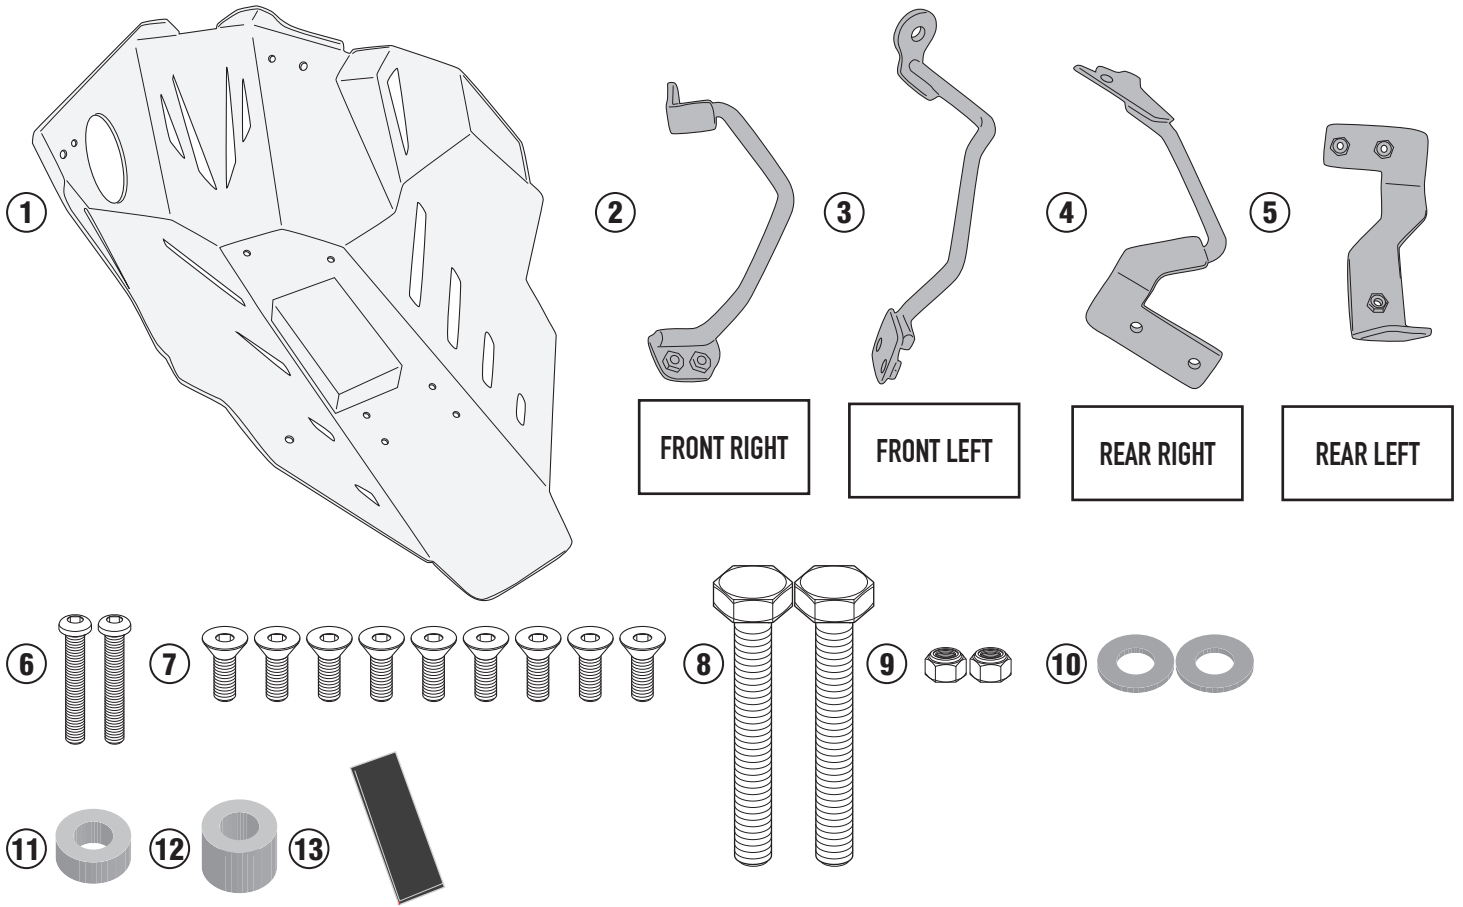

RP2139 – RP2139K

OIL CARTER PROTECTOR

YAMAHA TRACER 900 / TRACER 900GT (2018)

N°	Description	Features	Code	Quantity
1	Oil Carter Protector	-	2139RP	1
2	Support higher	-	GNB2169V	1(Front Right)
3	Support higher -	-	GNB2168V	1(Front Left)
4	Lower support	-	GNB2170V	1(Rear Right)
5	Lower support	-	GL3957V	1(Rear Left)
6	Screw	TBEI M5x30	530TBEI	2
7	Screw	TSP M6x16	616TSP	9
8	Screw	TES M10x65	1065TES	2
9	Bolt	Dado Autobloccante M5	5DADIAU	2
10	Washer	Ø10	GL1261	2
11	Spacer	Ø20x8 Foro 10.5mm	C20L8F10,5T	1
12	Spacer	Ø20x15 Foro 10.5mm	C20L15F10,5T	1
13	Protective Rubber Pads	20x40x3	MOUSSE3	1
14	Original Parts	-	-	-

RP2139 - RP2139K

OIL CARTER PROTECTOR

YAMAHA TRACER 900 / TRACER 900GT (2018)

RP2139 - RP2139K

OIL CARTER PROTECTOR

YAMAHA TRACER 900 / TRACER 900GT (2018)

FRONT RIGHT SIDE

RP2139 - RP2139K

OIL CARTER PROTECTOR

YAMAHA TRACER 900 / TRACER 900GT (2018)

REAR RIGHT SIDE

REMOVE

FRONT LEFT SIDE

REMOVE

TIGHTENING TORQUE 48Nm

RP2139 - RP2139K
OIL CARTER PROTECTOR
YAMAHA TRACER 900 / TRACER 900GT (2018)

REAR LEFT SIDE

RP2139 - RP2139K

OIL CARTER PROTECTOR

YAMAHA TRACER 900 / TRACER 900GT (2018)