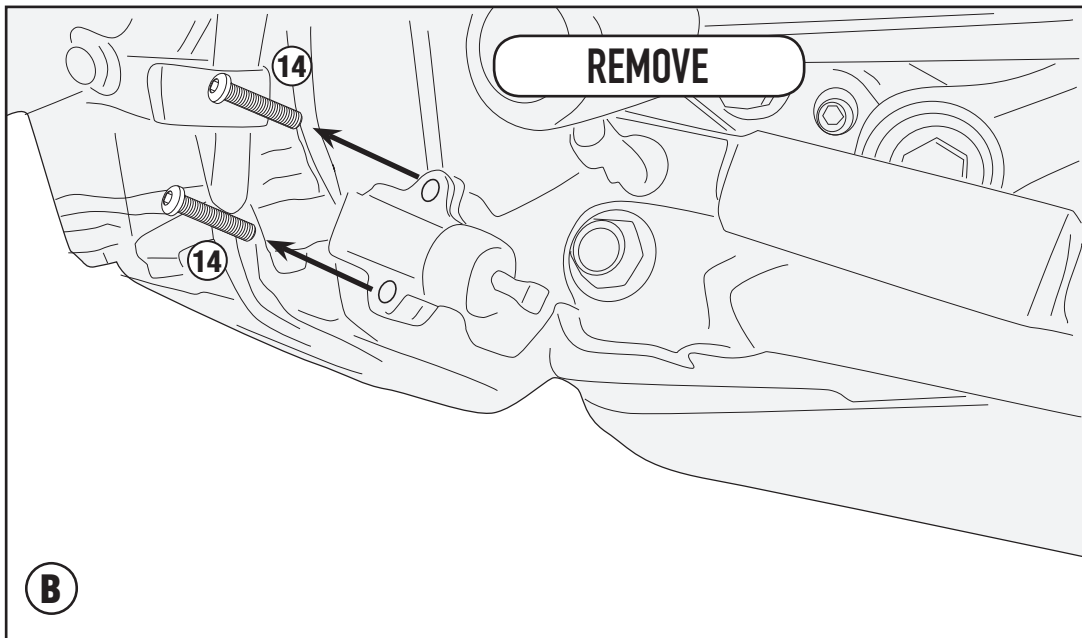

RP2139 - RP2139K
OIL CARTER PROTECTOR
YAMAHA TRACER 900 / TRACER 900GT (2018)

REAR LEFT SIDE