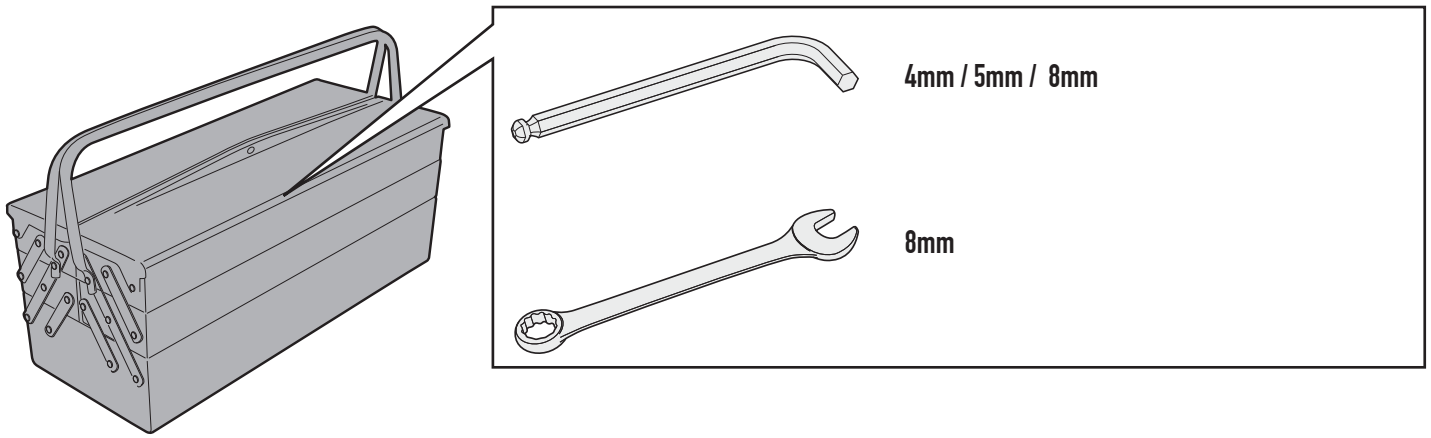

RP2139 – RP2139K

OIL CARTER PROTECTOR

YAMAHA TRACER 900 / TRACER 900GT (2018)

N°	Description	Features	Code	Quantity
1	Oil Carter Protector	-	2139RP	1
2	Support higher	-	GNB2169V	1(Front Right)
3	Support higher -	-	GNB2168V	1(Front Left)
4	Lower support	-	GNB2170V	1(Rear Right)
5	Lower support	-	GL3957V	1(Rear Left)
6	Screw	TBEI M5x30	530TBEI	2
7	Screw	TSP M6x16	616TSP	9
8	Screw	TES M10x65	1065TES	2
9	Bolt	Dado Autobloccante M5	5DADIAU	2
10	Washer	Ø10	GL1261	2
11	Spacer	Ø20x8 Foro 10.5mm	C20L8F10,5T	1
12	Spacer	Ø20x15 Foro 10.5mm	C20L15F10,5T	1
13	Protective Rubber Pads	20x40x3	MOUSSE3	1
14	Original Parts	-	-	-

RP2139 - RP2139K

OIL CARTER PROTECTOR

YAMAHA TRACER 900 / TRACER 900GT (2018)

RP2139 - RP2139K

OIL CARTER PROTECTOR

YAMAHA TRACER 900 / TRACER 900GT (2018)

FRONT RIGHT SIDE

RP2139 - RP2139K

OIL CARTER PROTECTOR

YAMAHA TRACER 900 / TRACER 900GT (2018)

REAR RIGHT SIDE

REMOVE

FRONT LEFT SIDE

REMOVE

TIGHTENING TORQUE 48Nm

RP2139 - RP2139K
OIL CARTER PROTECTOR
YAMAHA TRACER 900 / TRACER 900GT (2018)