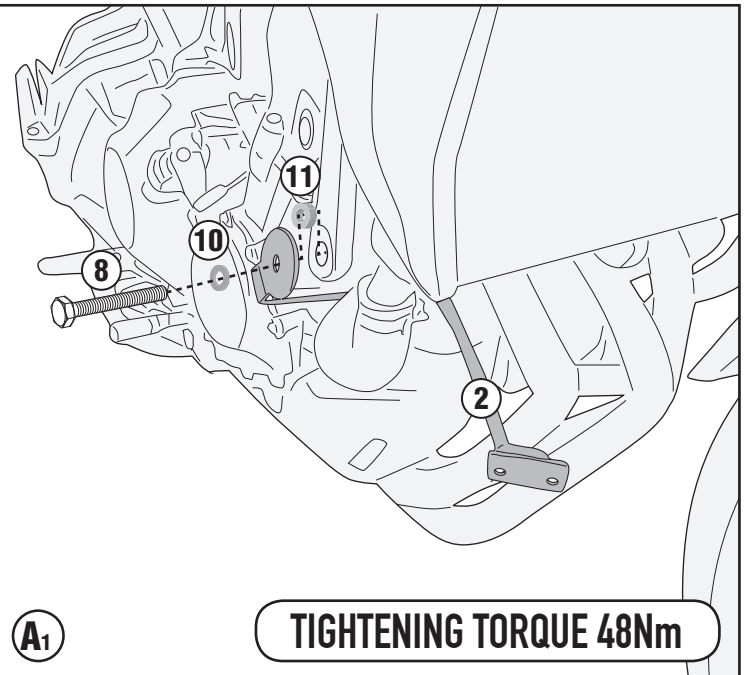

RP2139 – RP2139K

OIL CARTER PROTECTOR

YAMAHA TRACER 900 / TRACER 900GT (2018)

N°	Description	Features	Code	Quantity
1	Oil Carter Protector	-	2139RP	1
2	Support higher	-	GNB2169V	1(Front Right)
3	Support higher -	-	GNB2168V	1(Front Left)
4	Lower support	-	GNB2170V	1(Rear Right)
5	Lower support	-	GL3957V	1(Rear Left)
6	Screw	TBEI M5x30	530TBEI	2
7	Screw	TSP M6x16	616TSP	9
8	Screw	TES M10x65	1065TES	2
9	Bolt	Dado Autobloccante M5	5DADIAU	2
10	Washer	Ø10	GL1261	2
11	Spacer	Ø20x8 Foro 10.5mm	C20L8F10,5T	1
12	Spacer	Ø20x15 Foro 10.5mm	C20L15F10,5T	1
13	Protective Rubber Pads	20x40x3	MOUSSE3	1
14	Original Parts	-	-	-

RP2139 - RP2139K

OIL CARTER PROTECTOR

YAMAHA TRACER 900 / TRACER 900GT (2018)

RP2139 - RP2139K

OIL CARTER PROTECTOR

YAMAHA TRACER 900 / TRACER 900GT (2018)

FRONT RIGHT SIDE

RP2139 - RP2139K

OIL CARTER PROTECTOR

YAMAHA TRACER 900 / TRACER 900GT (2018)

REAR RIGHT SIDE

REMOVE

FRONT LEFT SIDE

REMOVE

TIGHTENING TORQUE 48Nm

RP2139 - RP2139K
OIL CARTER PROTECTOR
YAMAHA TRACER 900 / TRACER 900GT (2018)

REAR LEFT SIDE

RP2139 - RP2139K

OIL CARTER PROTECTOR

YAMAHA TRACER 900 / TRACER 900GT (2018)