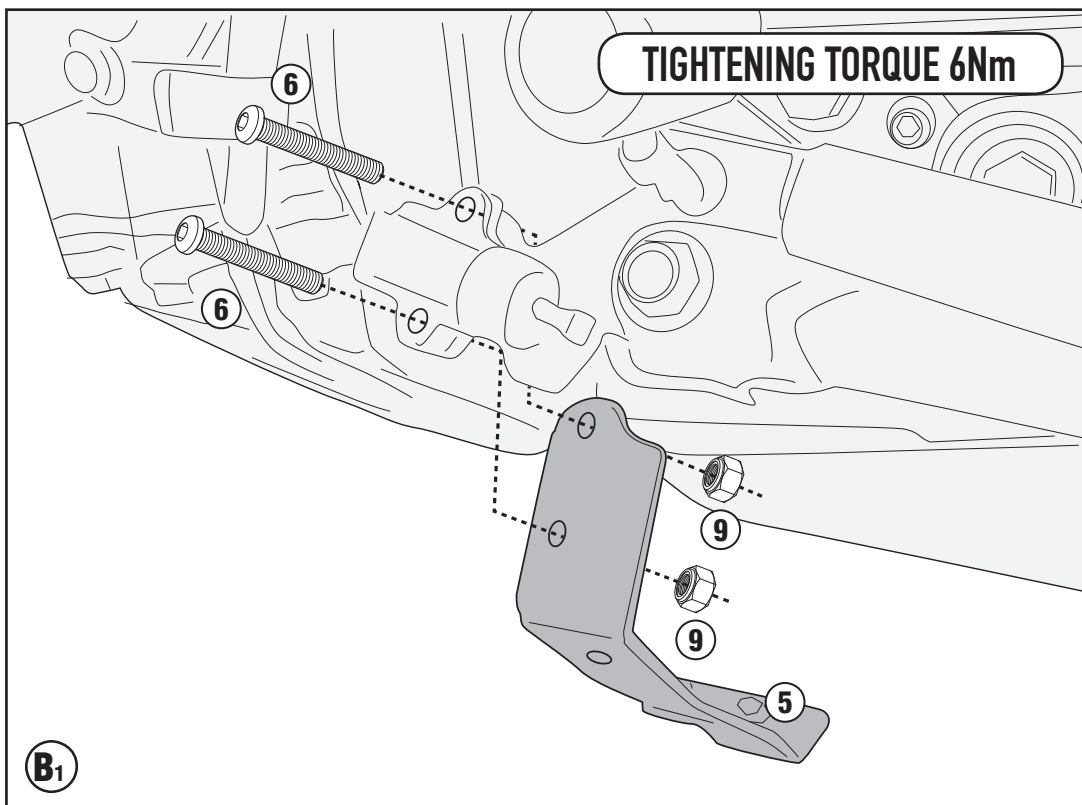

RP2139 - RP2139K
OIL CARTER PROTECTOR
YAMAHA TRACER 900 / TRACER 900GT (2018)

REAR LEFT SIDE