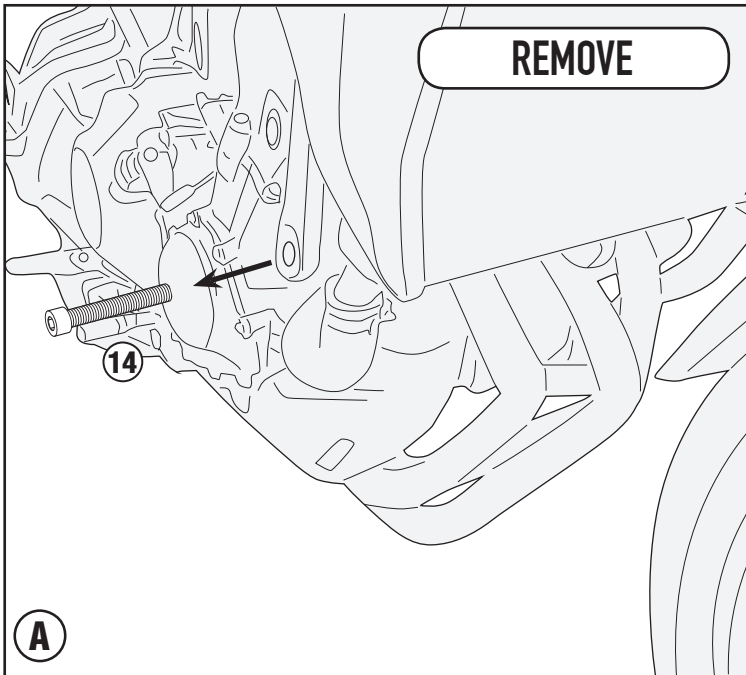

RP2139 – RP2139K

OIL CARTER PROTECTOR

YAMAHA TRACER 900 / TRACER 900GT (2018)

N°	Description	Features	Code	Quantity
1	Oil Carter Protector	-	2139RP	1
2	Support higher	-	GNB2169V	1(Front Right)
3	Support higher -	-	GNB2168V	1(Front Left)
4	Lower support	-	GNB2170V	1(Rear Right)
5	Lower support	-	GL3957V	1(Rear Left)
6	Screw	TBEI M5x30	530TBEI	2
7	Screw	TSP M6x16	616TSP	9
8	Screw	TES M10x65	1065TES	2
9	Bolt	Dado Autobloccante M5	5DADIAU	2
10	Washer	Ø10	GL1261	2
11	Spacer	Ø20x8 Foro 10.5mm	C20L8F10,5T	1
12	Spacer	Ø20x15 Foro 10.5mm	C20L15F10,5T	1
13	Protective Rubber Pads	20x40x3	MOUSSE3	1
14	Original Parts	-	-	-

RP2139 - RP2139K

OIL CARTER PROTECTOR

YAMAHA TRACER 900 / TRACER 900GT (2018)

RP2139 - RP2139K

OIL CARTER PROTECTOR

YAMAHA TRACER 900 / TRACER 900GT (2018)

FRONT RIGHT SIDE

RP2139 - RP2139K

OIL CARTER PROTECTOR

YAMAHA TRACER 900 / TRACER 900GT (2018)

REAR RIGHT SIDE

REMOVE

FRONT LEFT SIDE

REMOVE

TIGHTENING TORQUE 48Nm

RP2139 - RP2139K
OIL CARTER PROTECTOR
YAMAHA TRACER 900 / TRACER 900GT (2018)

REAR LEFT SIDE

RP2139 - RP2139K

OIL CARTER PROTECTOR

YAMAHA TRACER 900 / TRACER 900GT (2018)