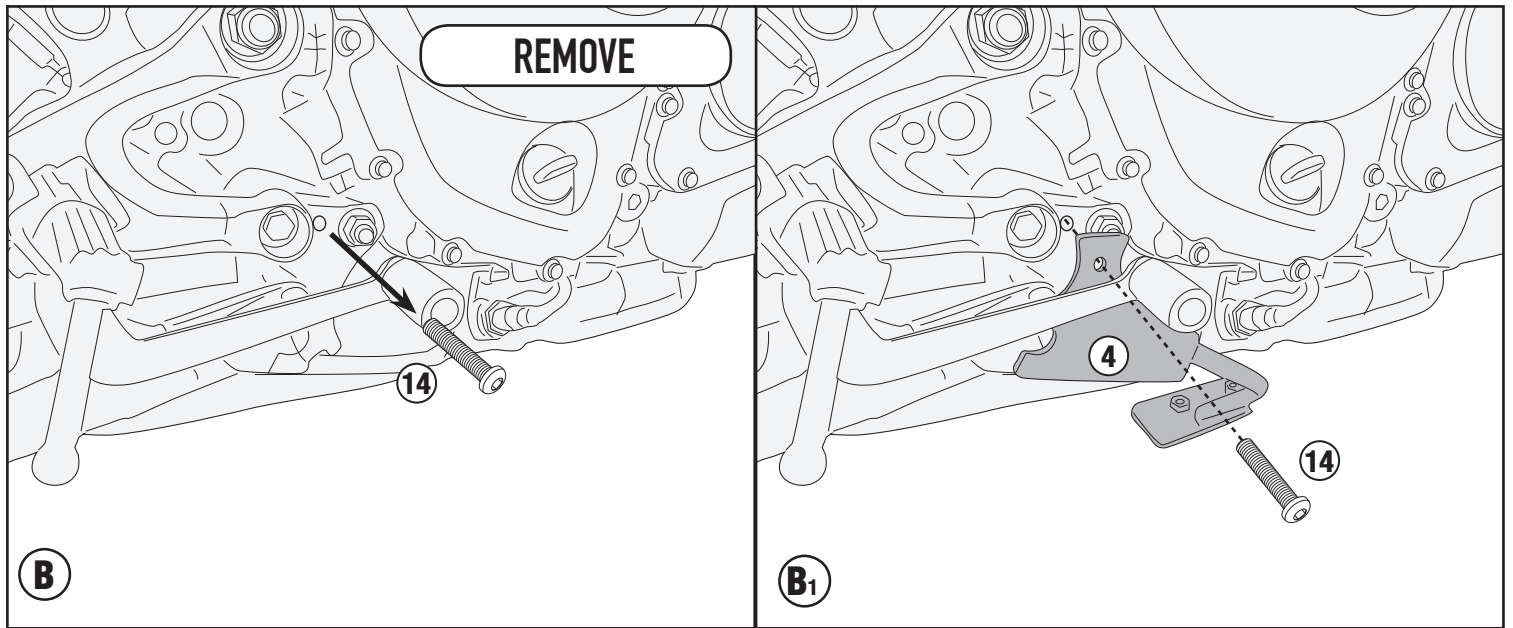

RP2139 – RP2139K

OIL CARTER PROTECTOR

YAMAHA TRACER 900 / TRACER 900GT (2018)

N°	Description	Features	Code	Quantity
1	Oil Carter Protector	-	2139RP	1
2	Support higher	-	GNB2169V	1(Front Right)
3	Support higher -	-	GNB2168V	1(Front Left)
4	Lower support	-	GNB2170V	1(Rear Right)
5	Lower support	-	GL3957V	1(Rear Left)
6	Screw	TBEI M5x30	530TBEI	2
7	Screw	TSP M6x16	616TSP	9
8	Screw	TES M10x65	1065TES	2
9	Bolt	Dado Autobloccante M5	5DADIAU	2
10	Washer	Ø10	GL1261	2
11	Spacer	Ø20x8 Foro 10.5mm	C20L8F10,5T	1
12	Spacer	Ø20x15 Foro 10.5mm	C20L15F10,5T	1
13	Protective Rubber Pads	20x40x3	MOUSSE3	1
14	Original Parts	-	-	-

RP2139 - RP2139K

OIL CARTER PROTECTOR

YAMAHA TRACER 900 / TRACER 900GT (2018)

RP2139 - RP2139K

OIL CARTER PROTECTOR

YAMAHA TRACER 900 / TRACER 900GT (2018)

FRONT RIGHT SIDE

RP2139 - RP2139K

OIL CARTER PROTECTOR

YAMAHA TRACER 900 / TRACER 900GT (2018)

REAR RIGHT SIDE

REMOVE

FRONT LEFT SIDE

REMOVE

TIGHTENING TORQUE 48Nm

RP2139 - RP2139K
OIL CARTER PROTECTOR
YAMAHA TRACER 900 / TRACER 900GT (2018)

REAR LEFT SIDE

RP2139 - RP2139K

OIL CARTER PROTECTOR

YAMAHA TRACER 900 / TRACER 900GT (2018)