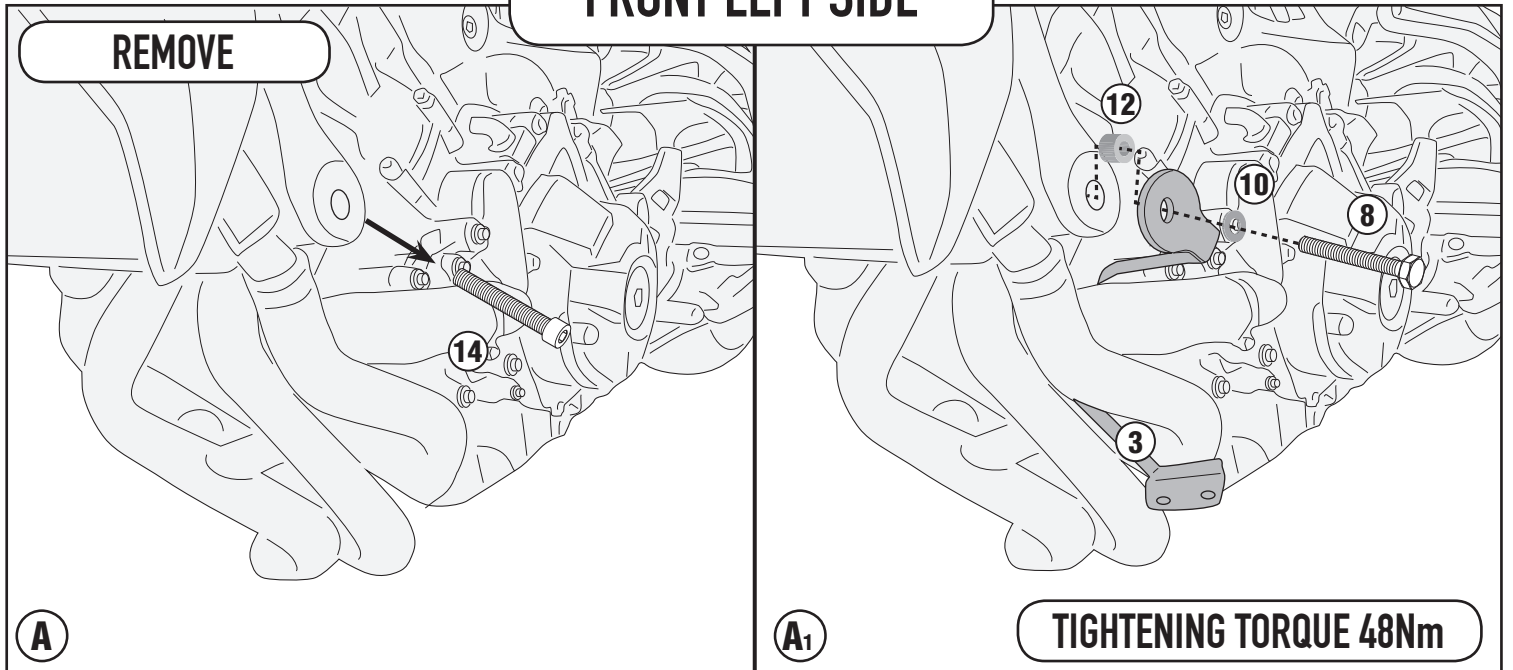

RP2139 – RP2139K

OIL CARTER PROTECTOR

YAMAHA TRACER 900 / TRACER 900GT (2018)

N°	Description	Features	Code	Quantity
1	Oil Carter Protector	-	2139RP	1
2	Support higher	-	GNB2169V	1(Front Right)
3	Support higher -	-	GNB2168V	1(Front Left)
4	Lower support	-	GNB2170V	1(Rear Right)
5	Lower support	-	GL3957V	1(Rear Left)
6	Screw	TBEI M5x30	530TBEI	2
7	Screw	TSP M6x16	616TSP	9
8	Screw	TES M10x65	1065TES	2
9	Bolt	Dado Autobloccante M5	5DADIAU	2
10	Washer	Ø10	GL1261	2
11	Spacer	Ø20x8 Foro 10.5mm	C20L8F10,5T	1
12	Spacer	Ø20x15 Foro 10.5mm	C20L15F10,5T	1
13	Protective Rubber Pads	20x40x3	MOUSSE3	1
14	Original Parts	-	-	-

OIL CARTER PROTECTOR

YAMAHA TRACER 900 / TRACER 900GT (2018)

REAR RIGHT SIDE

REMOVE

FRONT LEFT SIDE

REMOVE

TIGHTENING TORQUE 48Nm

RP2139 - RP2139K
OIL CARTER PROTECTOR
YAMAHA TRACER 900 / TRACER 900GT (2018)

REAR LEFT SIDE

RP2139 - RP2139K

OIL CARTER PROTECTOR

YAMAHA TRACER 900 / TRACER 900GT (2018)