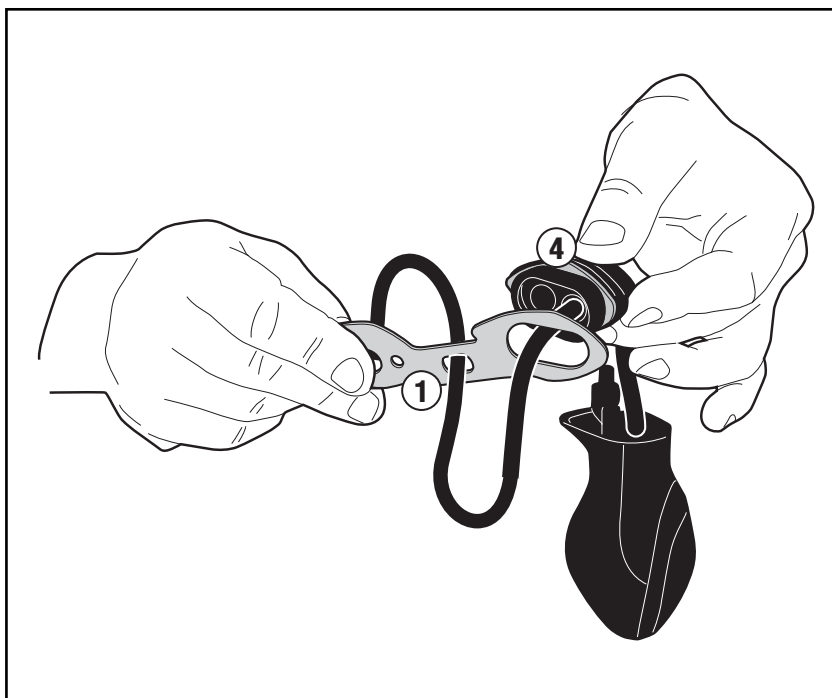

IN1121KIT - IN1121KIT

SPECIFIC KIT
HONDA CB500X (2013)