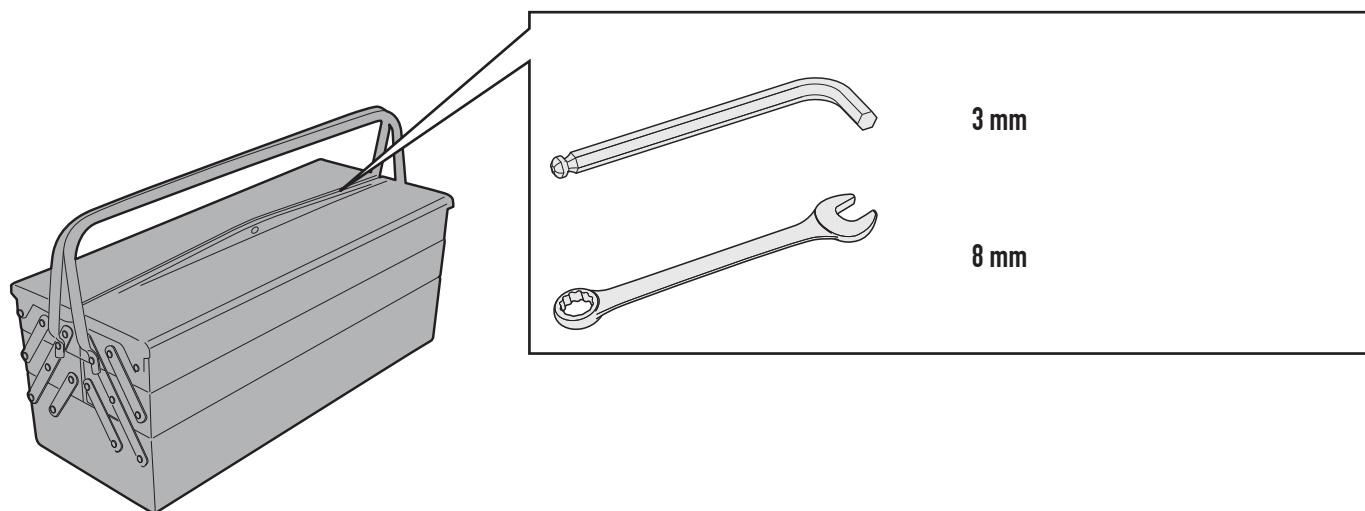

IN1121KIT - IN1121KIT

SPECIFIC KIT

HONDA CB500X (2013)

1	Support	Sp. 2,5mm	GL2531V	2 (Dx;Sx)	
2	Support	Sp. 2,5	GL2533V	2	
3	Support	Sp. 2,5mm	GL2532V	4	
4	Support	Sp. 2,5mm	GL2530V	2	
5	Screw	TBEI M5x20	520TBEI	4	
6	Bolt	M5	5DADIAFL	4	
7	Original parts	-	-	-	-