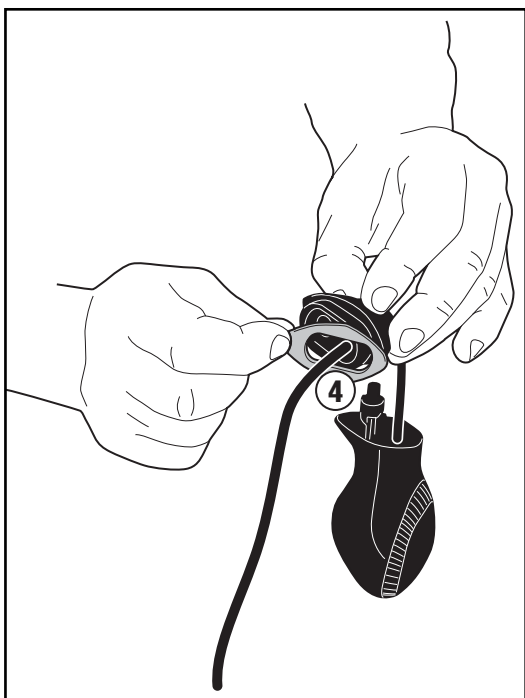

IN1121KIT - IN1121KIT

SPECIFIC KIT
HONDA CB500X (2013)