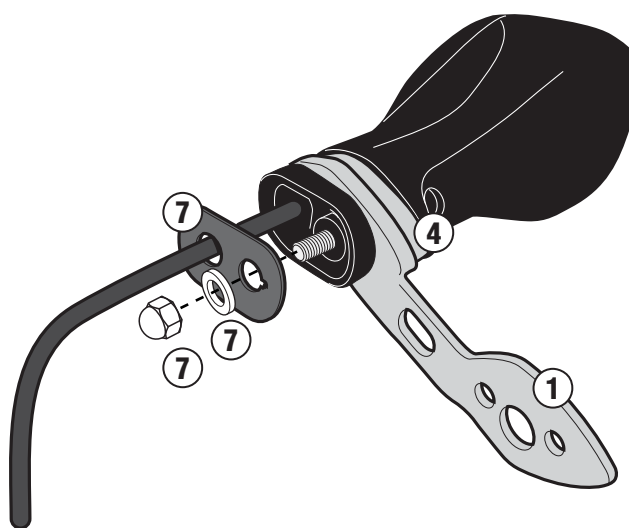

IN1121KIT - IN1121KIT

SPECIFIC KIT
HONDA CB500X (2013)